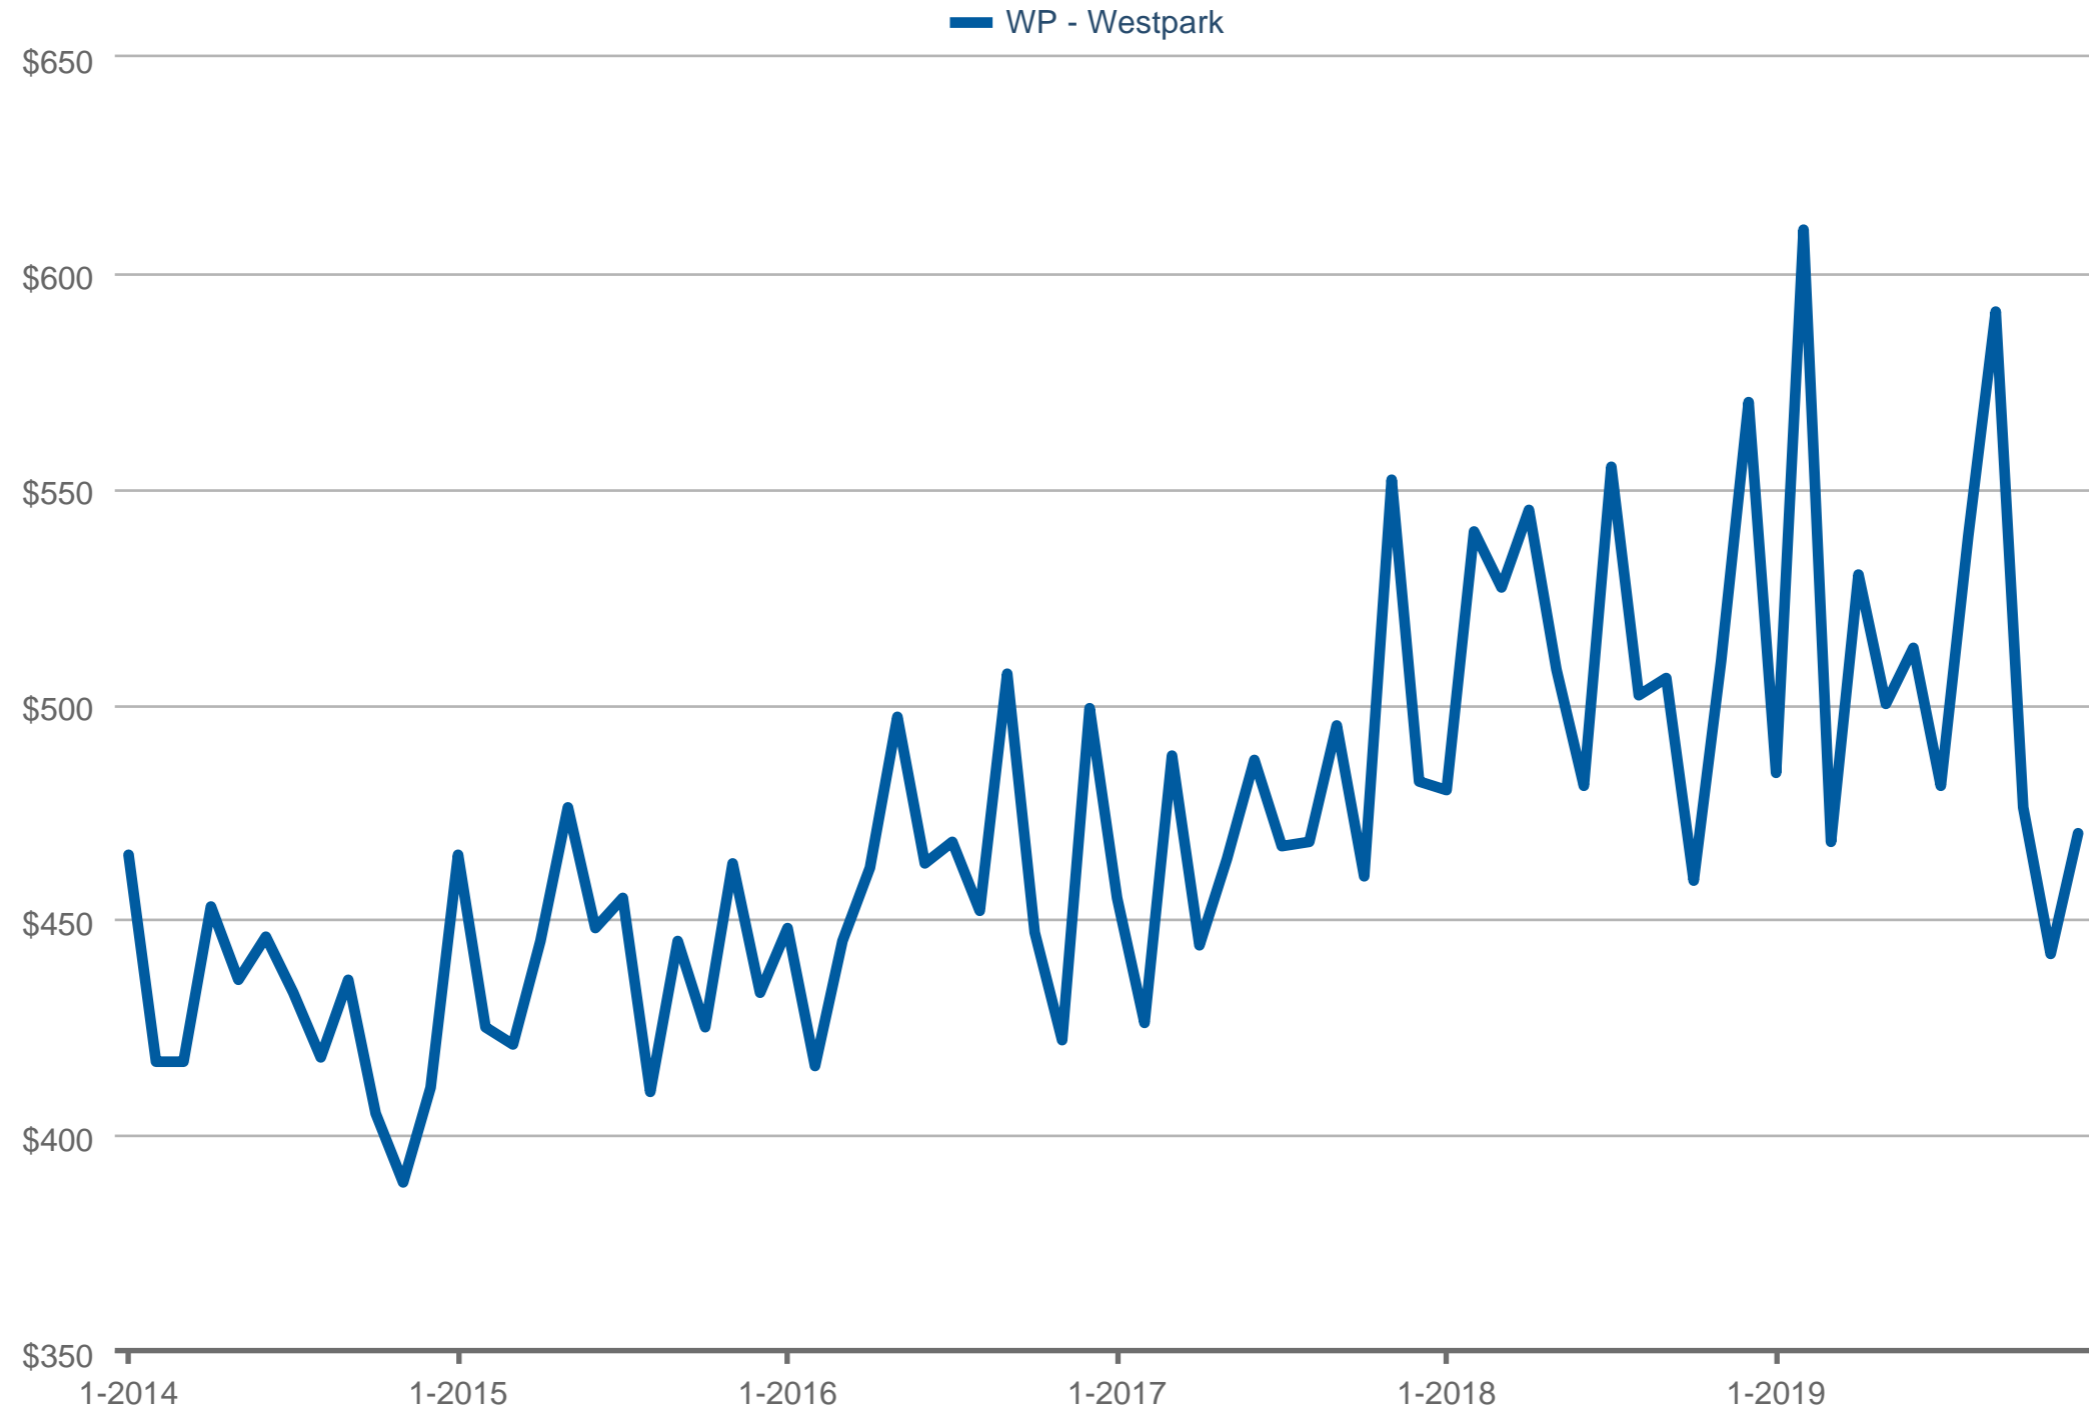

Median Price Per Square Foot

WP - Westpark: Single Family

Each data point is one month of activity. Data is from January 5, 2020.