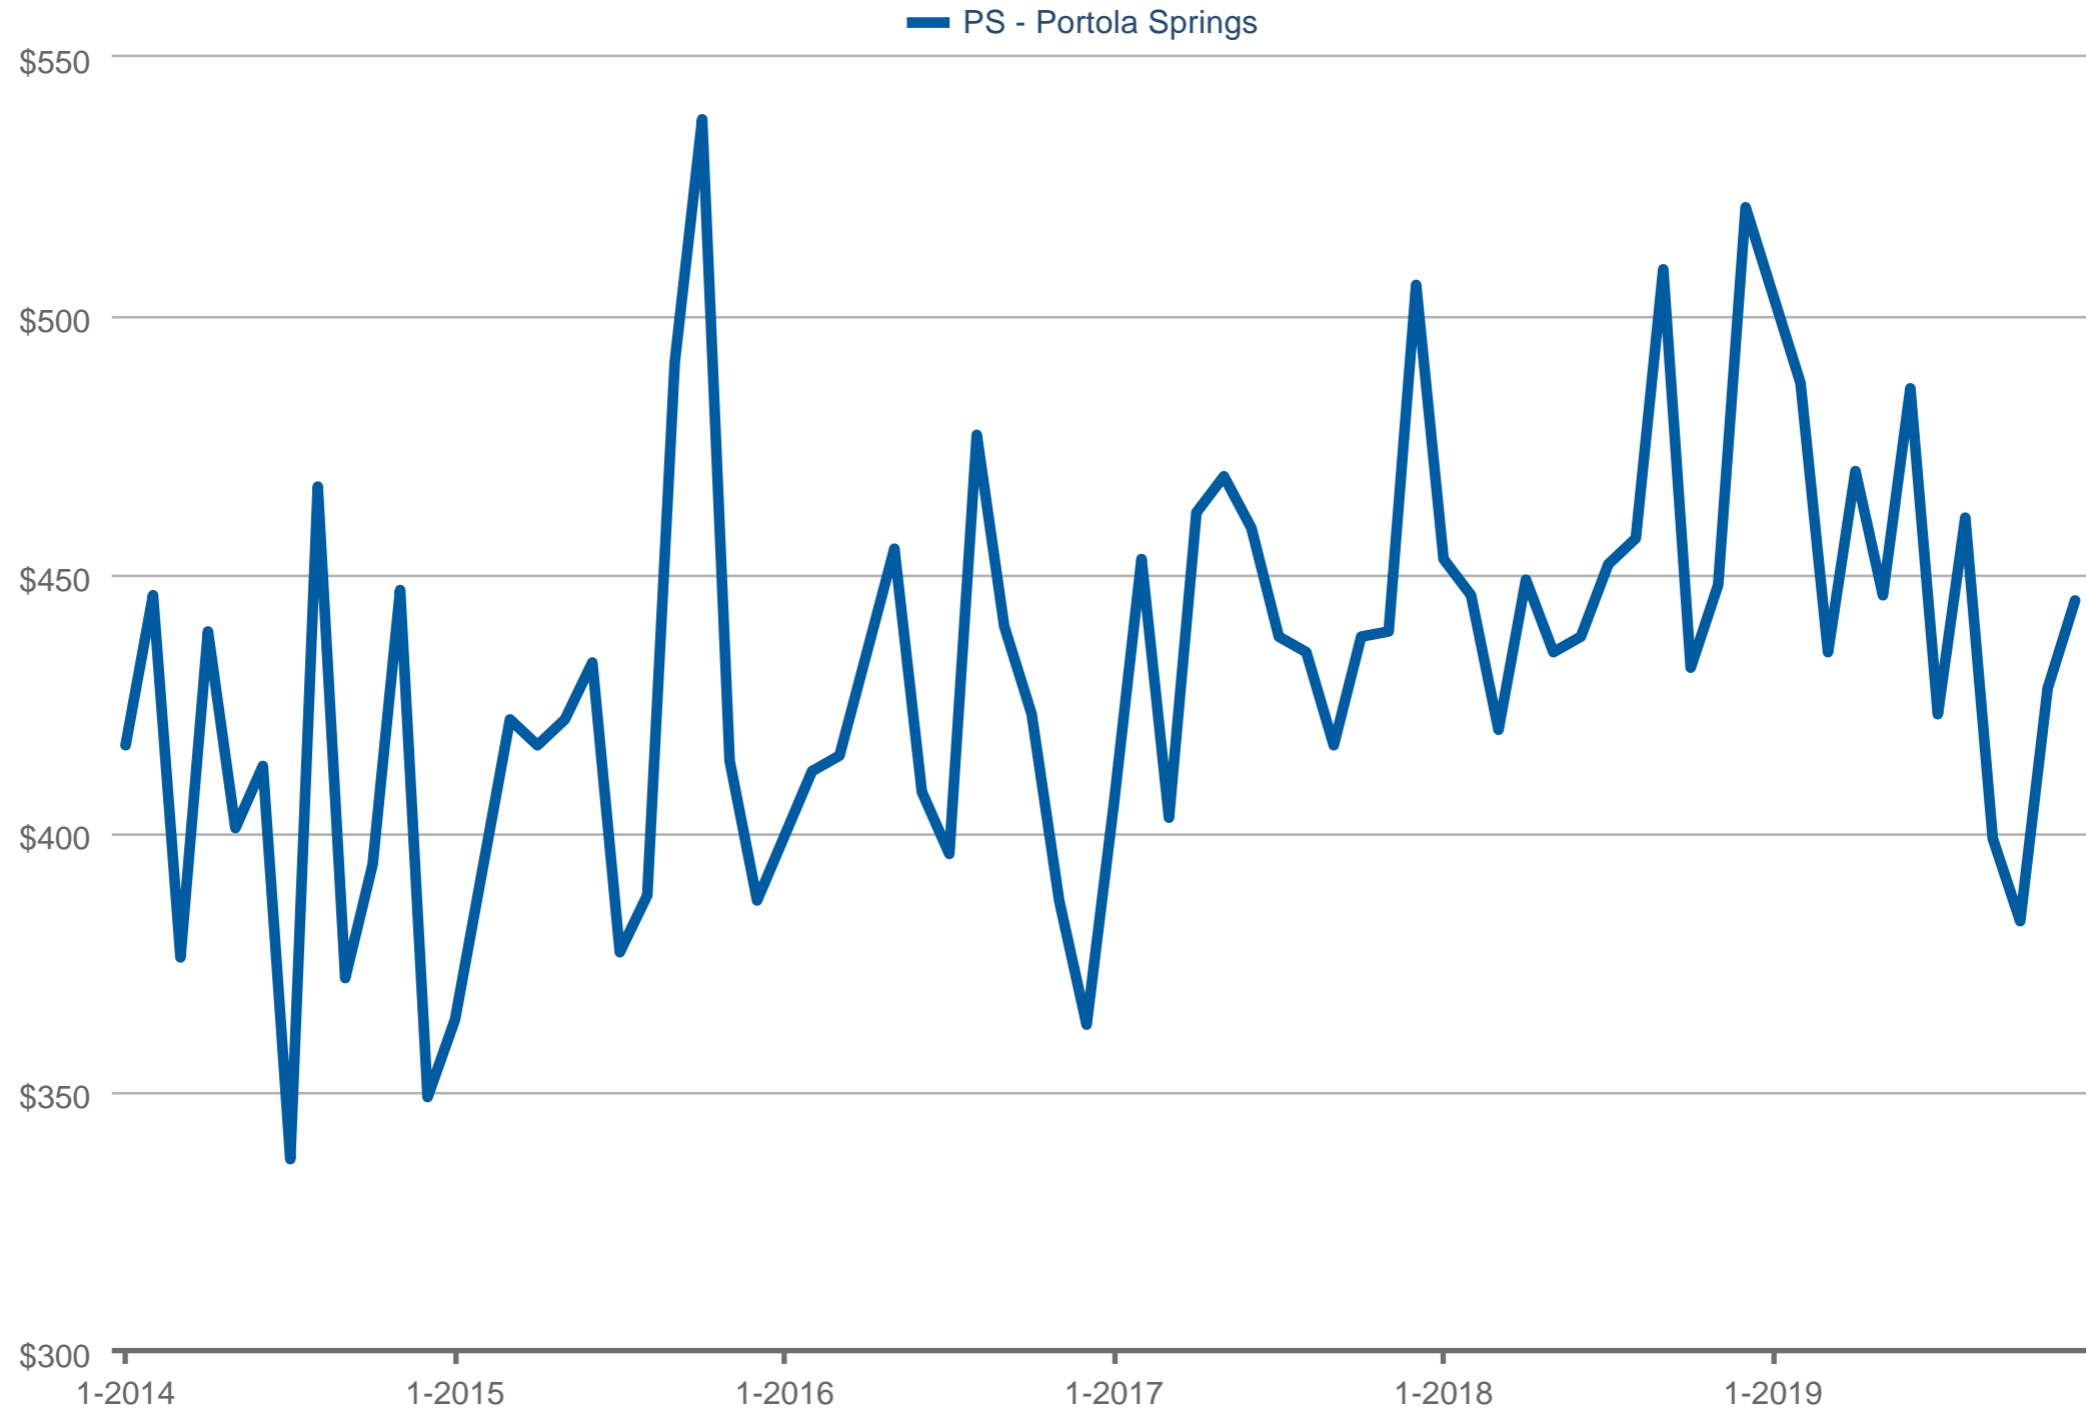

Median Price Per Square Foot

PS - Portola Springs: Single Family

Each data point is one month of activity. Data is from January 5, 2020.