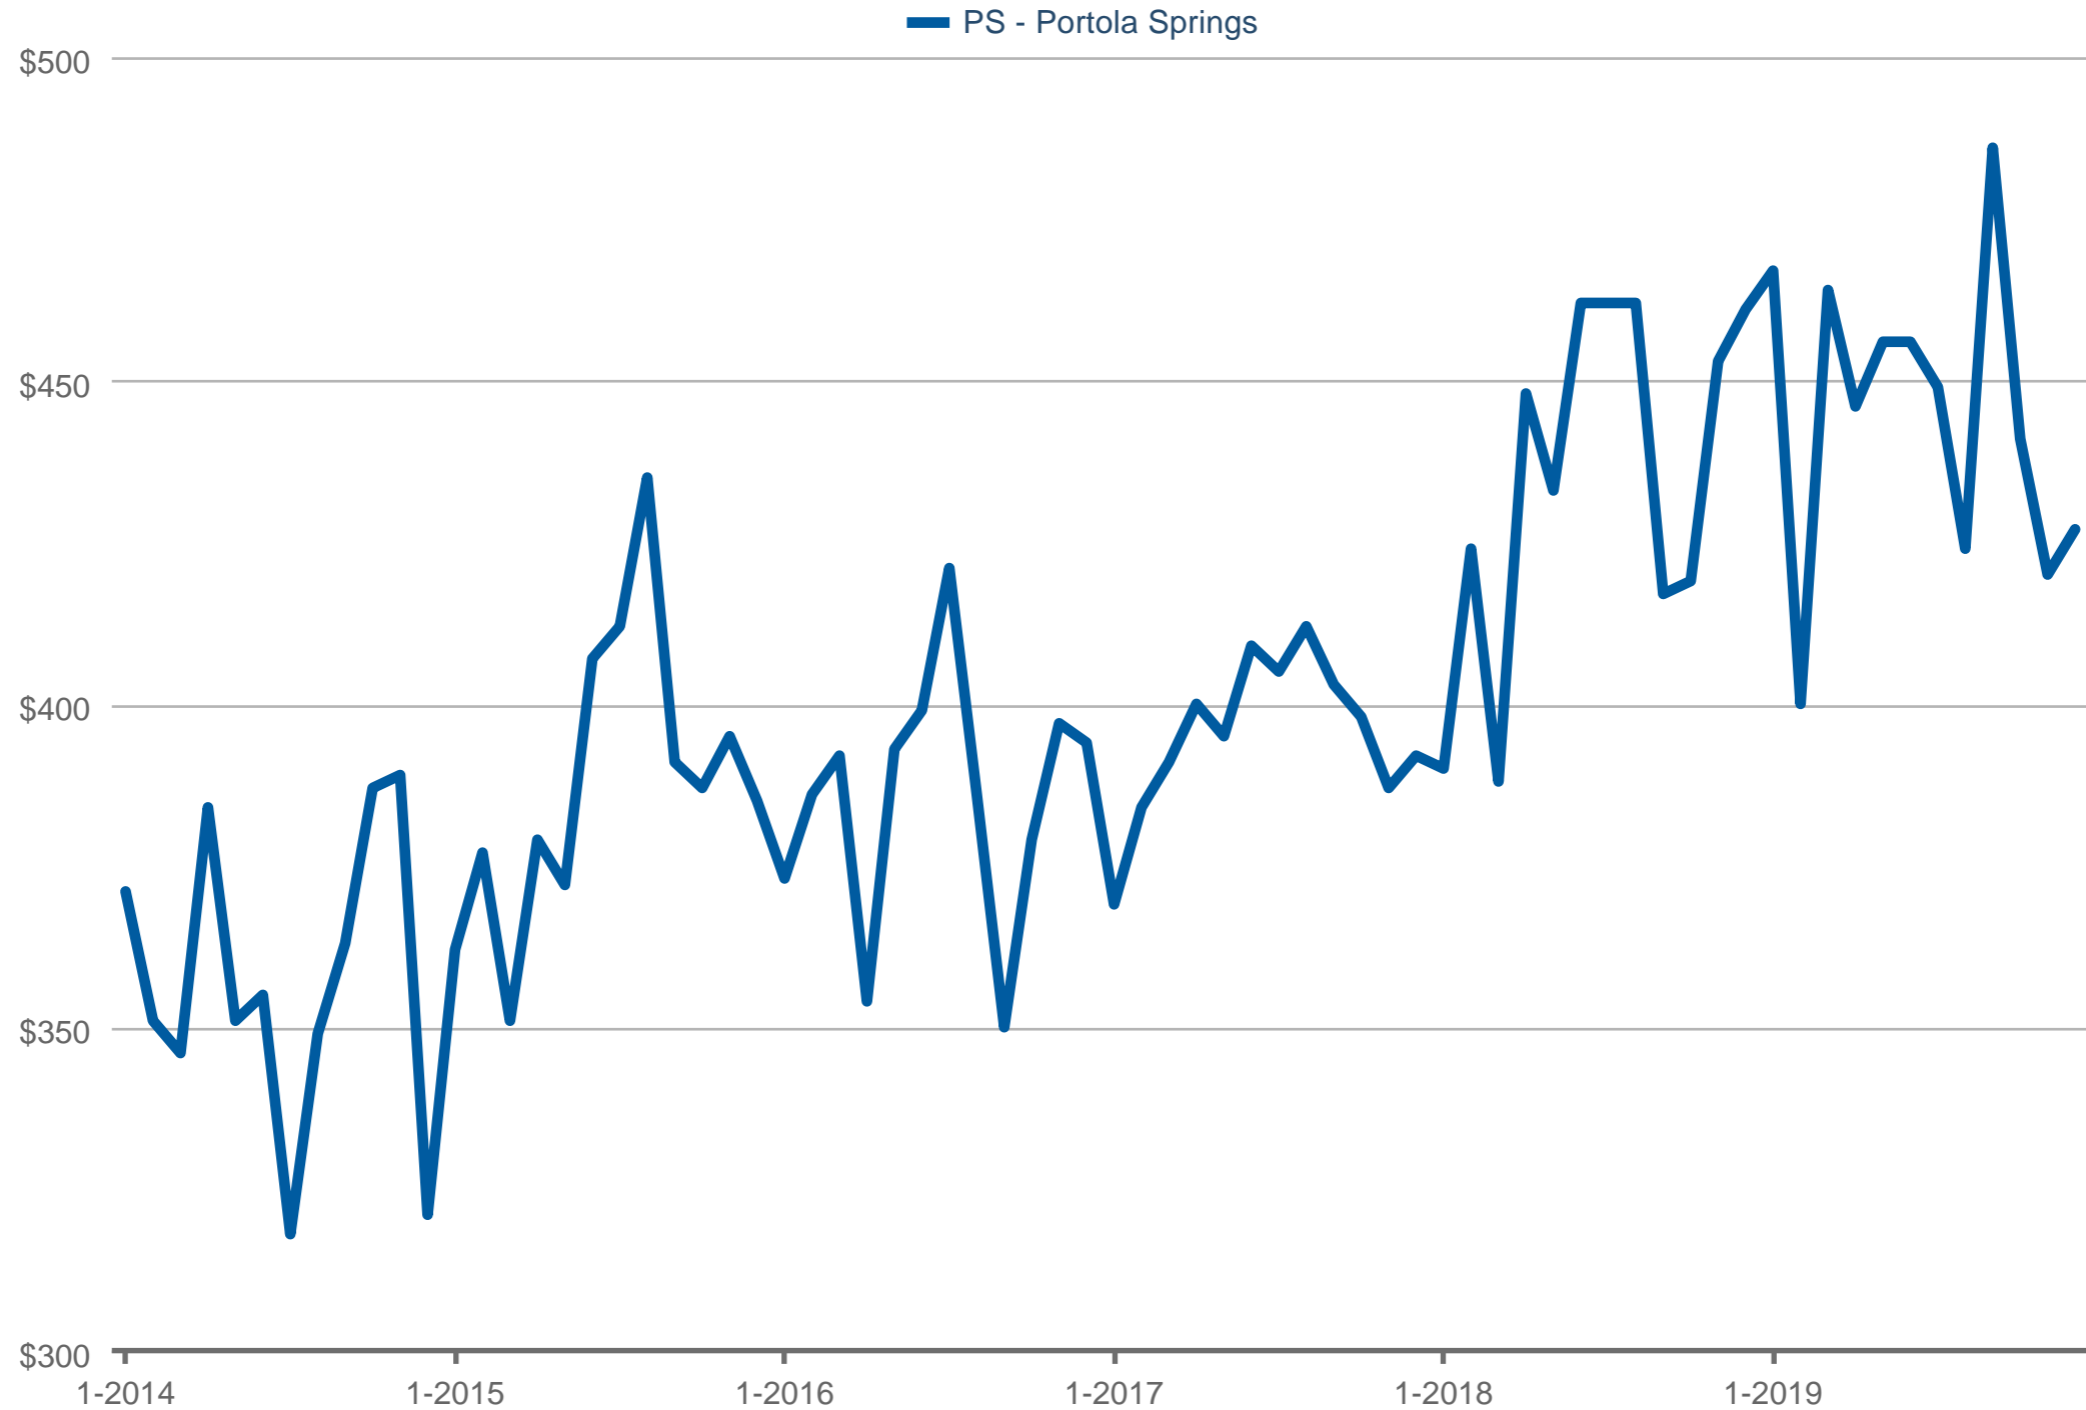

### Median Price Per Square Foot

PS - Portola Springs: Condominium & Townhouse

Each data point is one month of activity. Data is from January 5, 2020.