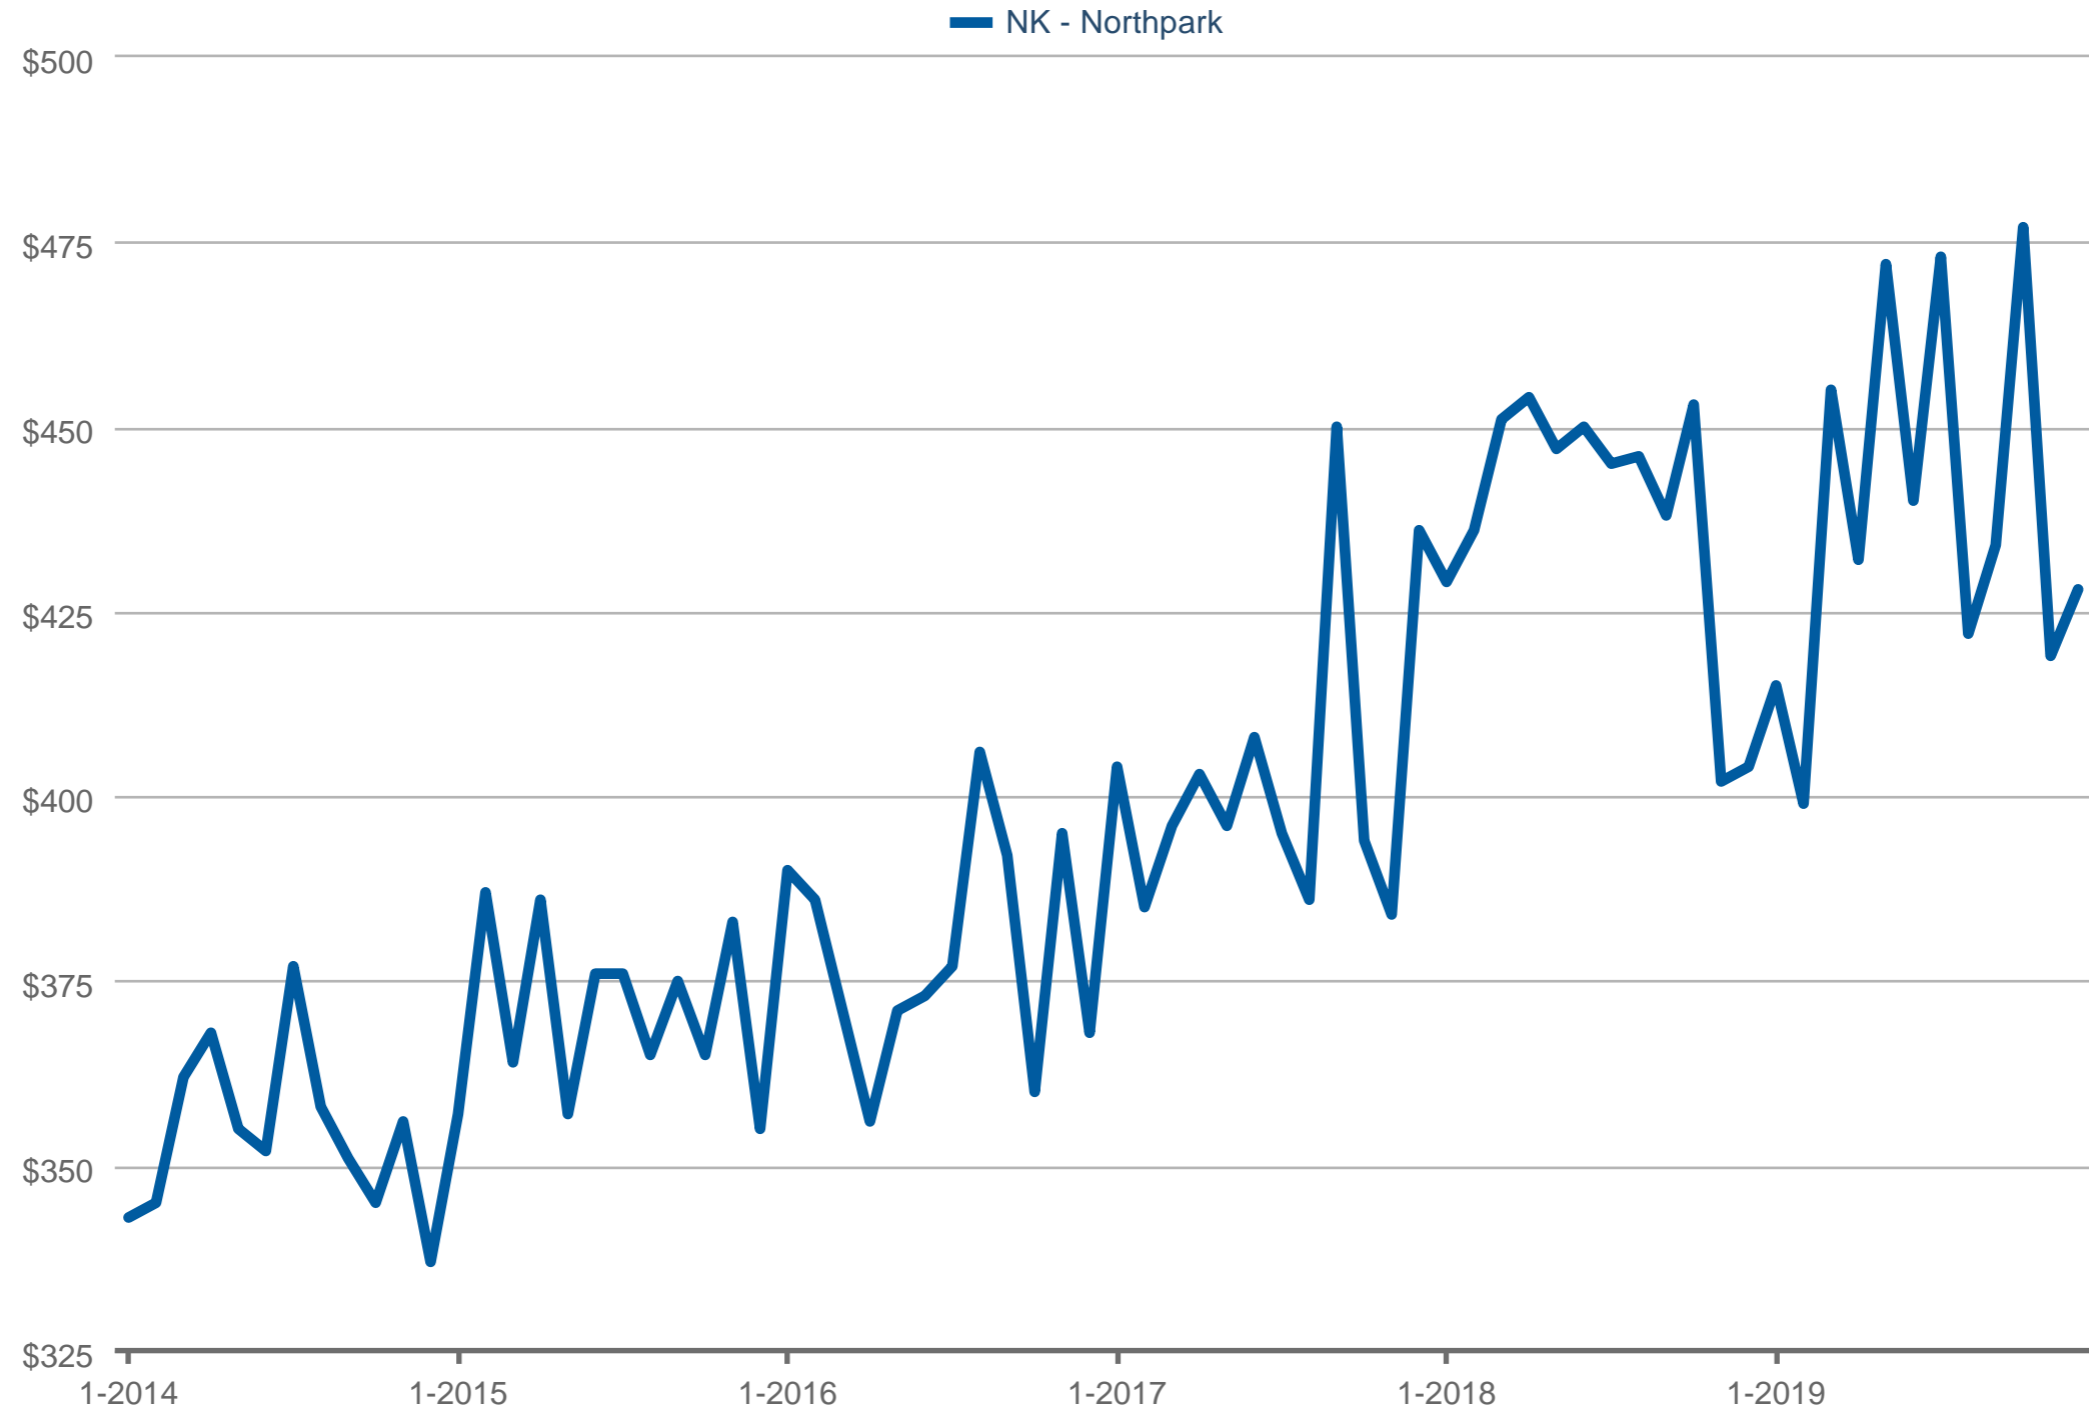

Median Price Per Square Foot

NK - Northpark: Condominium & Townhouse

Each data point is one month of activity. Data is from January 5, 2020.