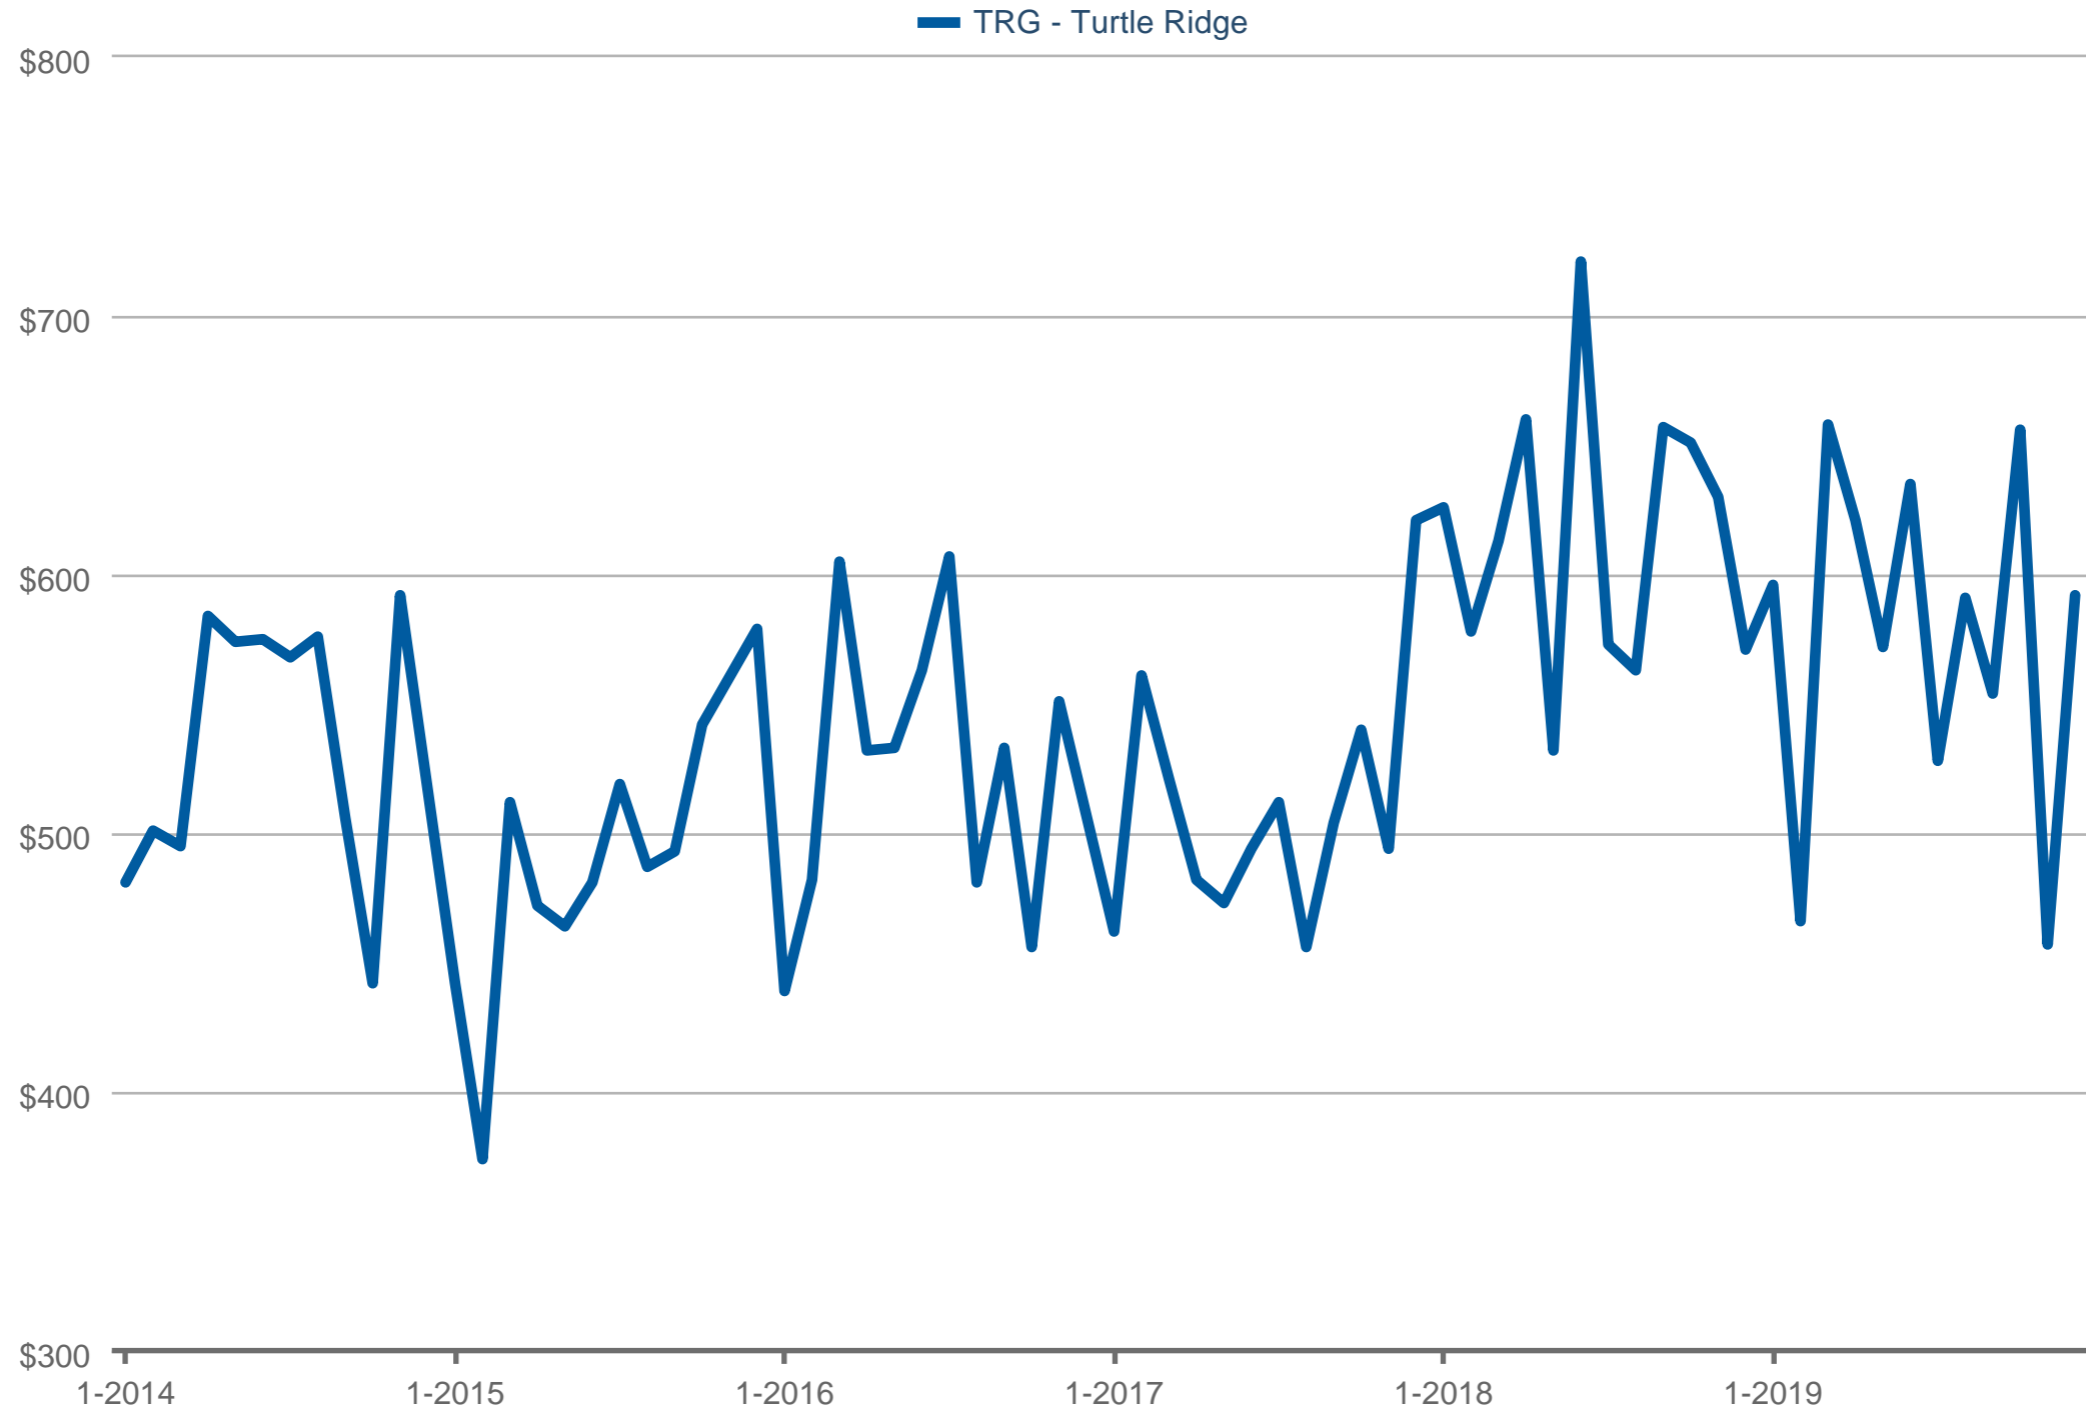

Median Price Per Square Foot

TRG - Turtle Ridge: Condominium & Townhouse

Each data point is one month of activity. Data is from January 5, 2020.