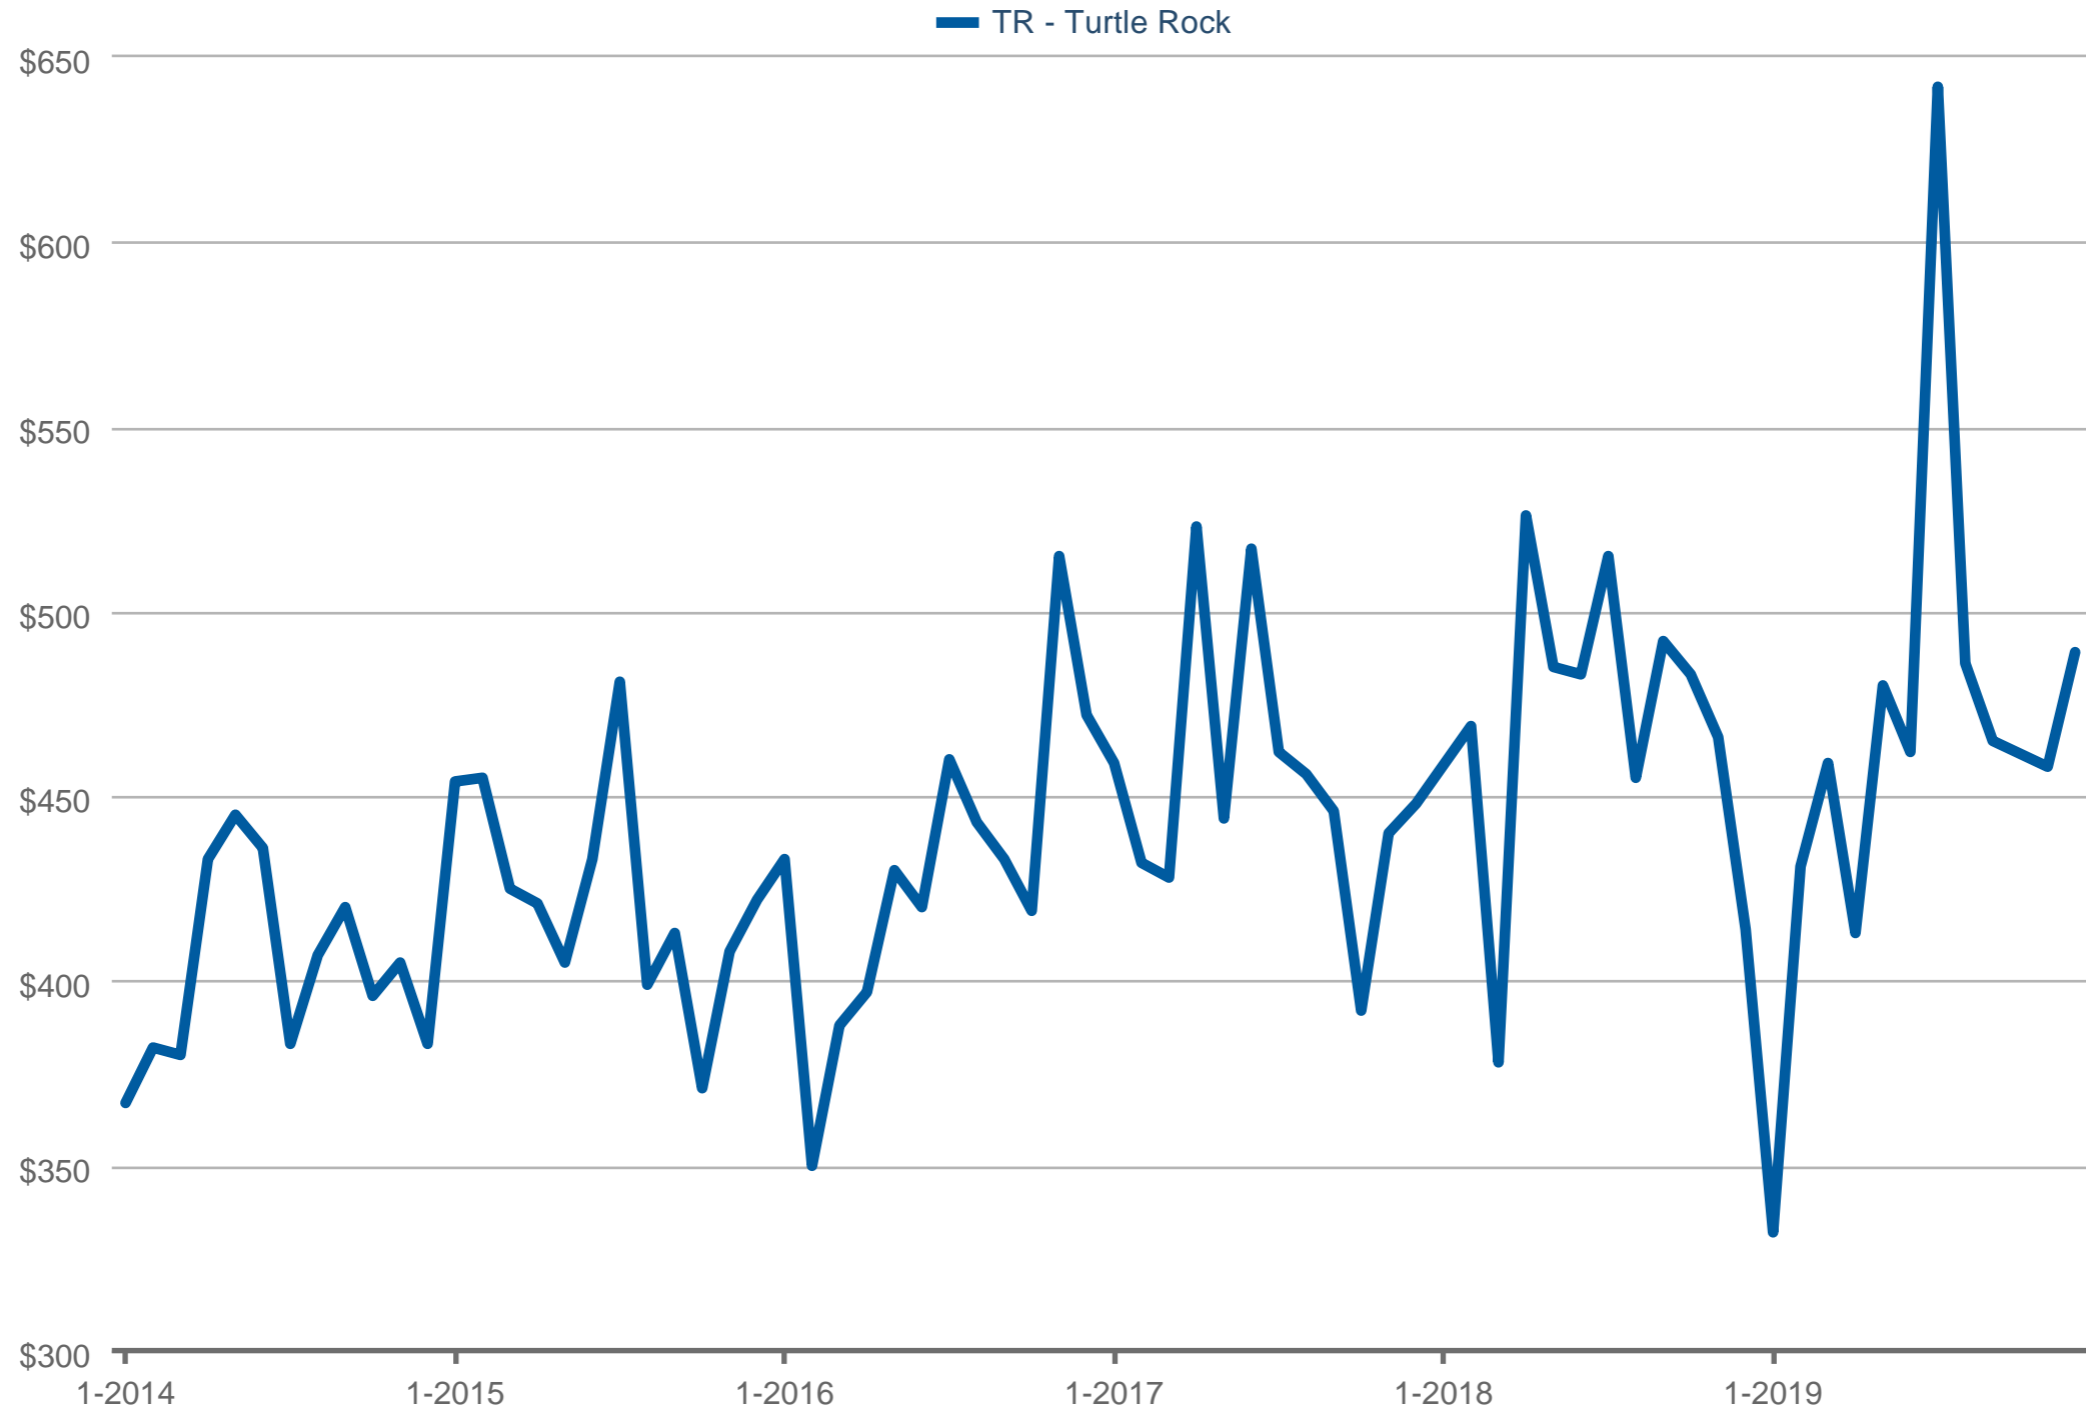

### Median Price Per Square Foot

TR - Turtle Rock: Condominium & Townhouse

Each data point is one month of activity. Data is from January 5, 2020.