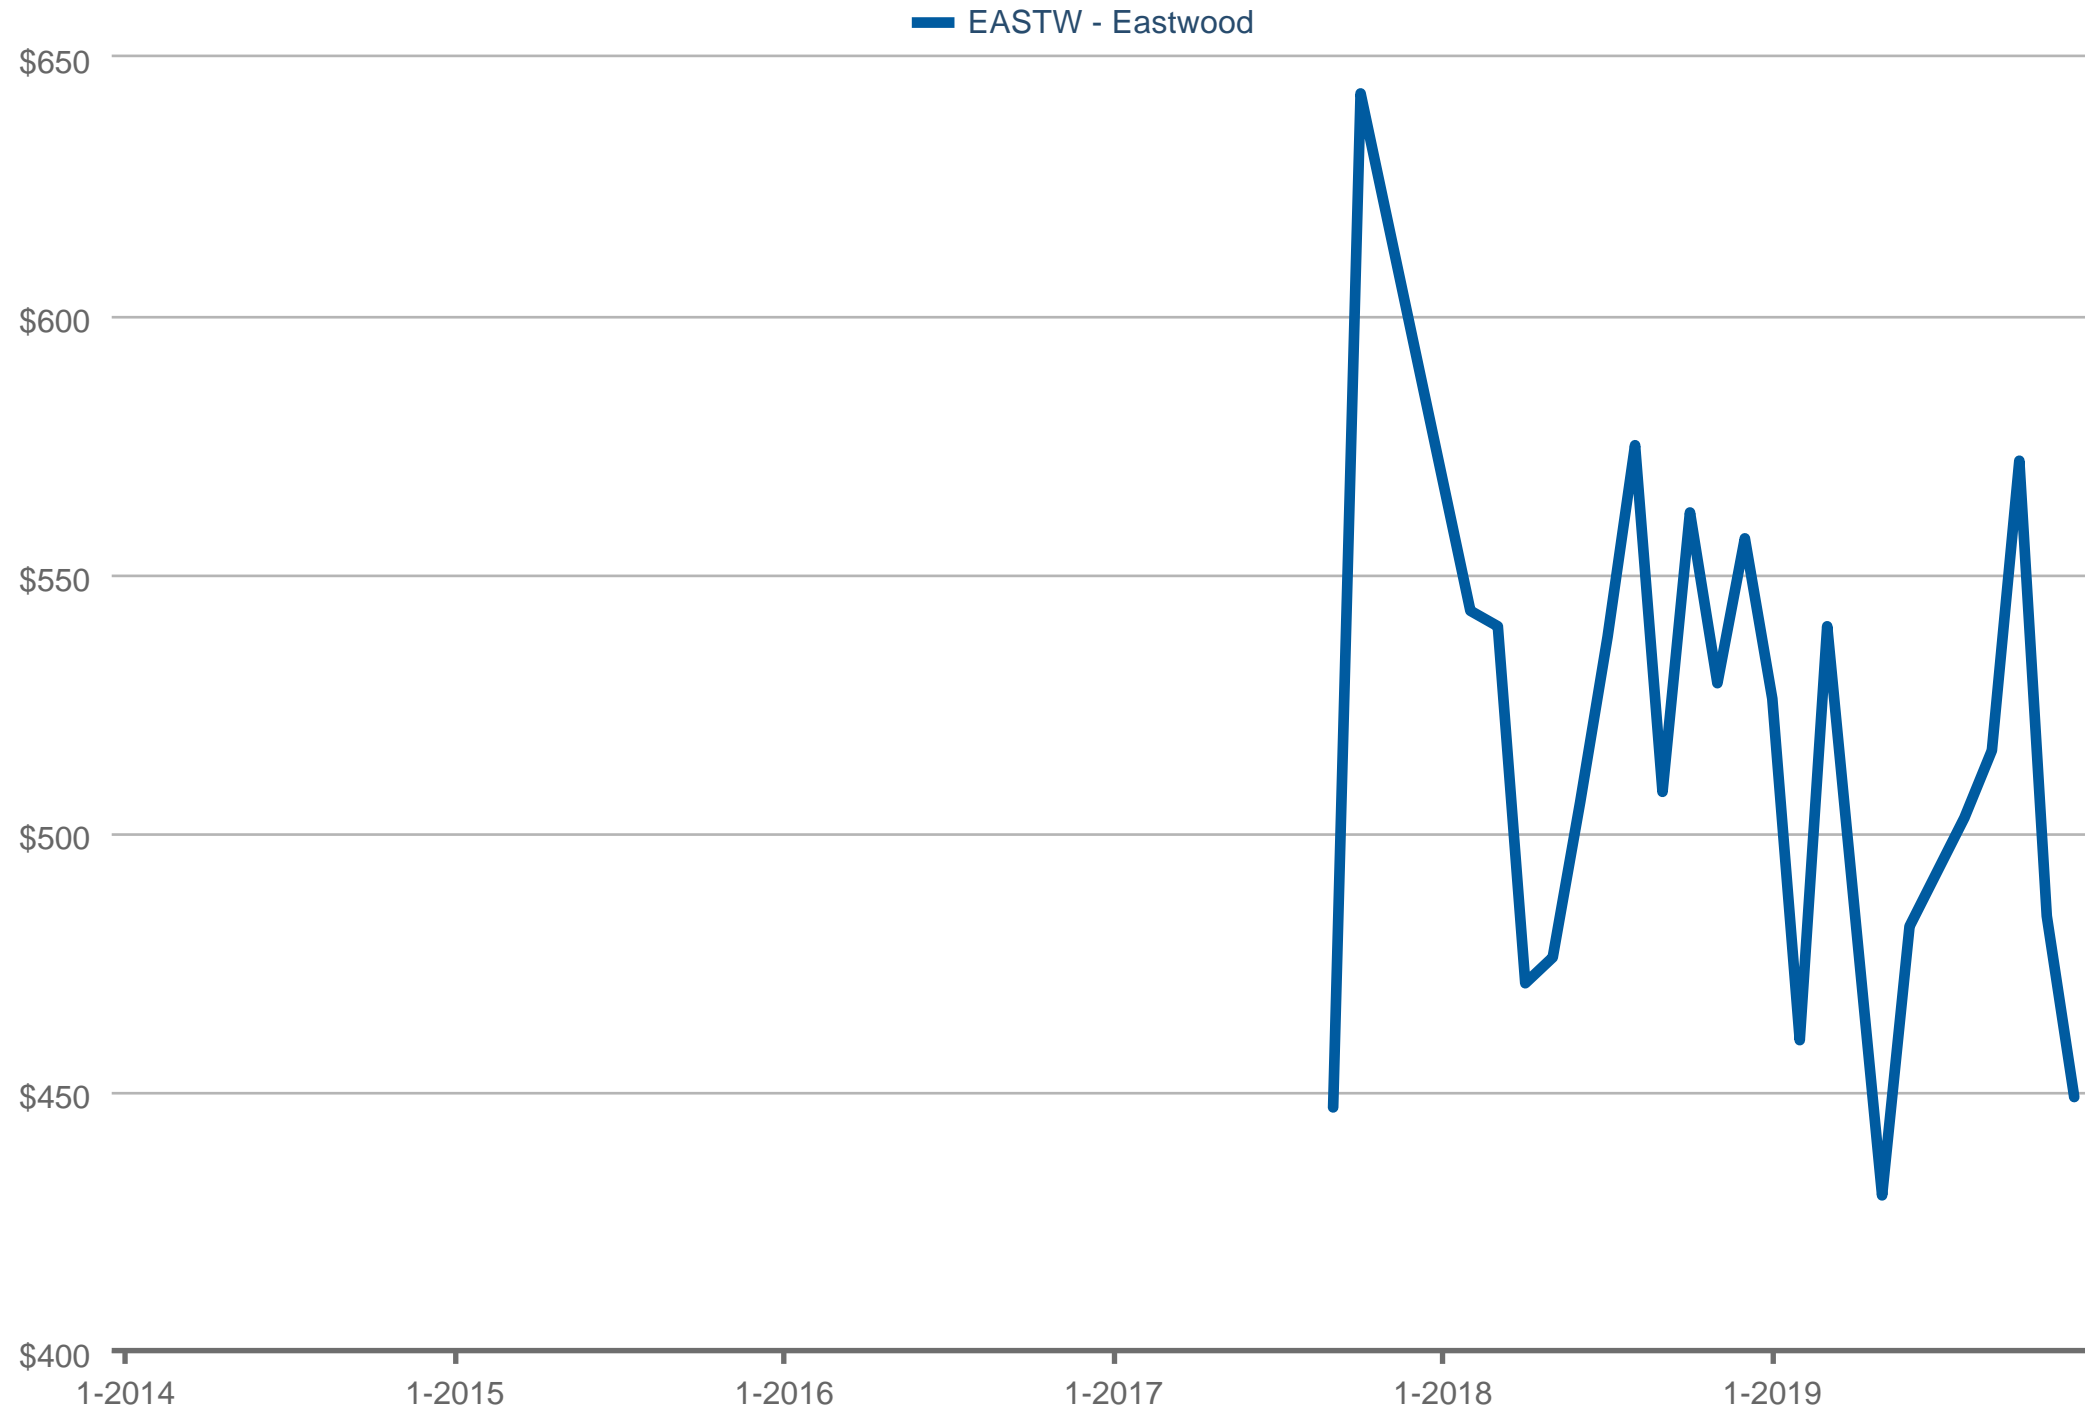

### Median Price Per Square Foot

EASTW - Eastwood: Single Family

Each data point is one month of activity. Data is from January 5, 2020.