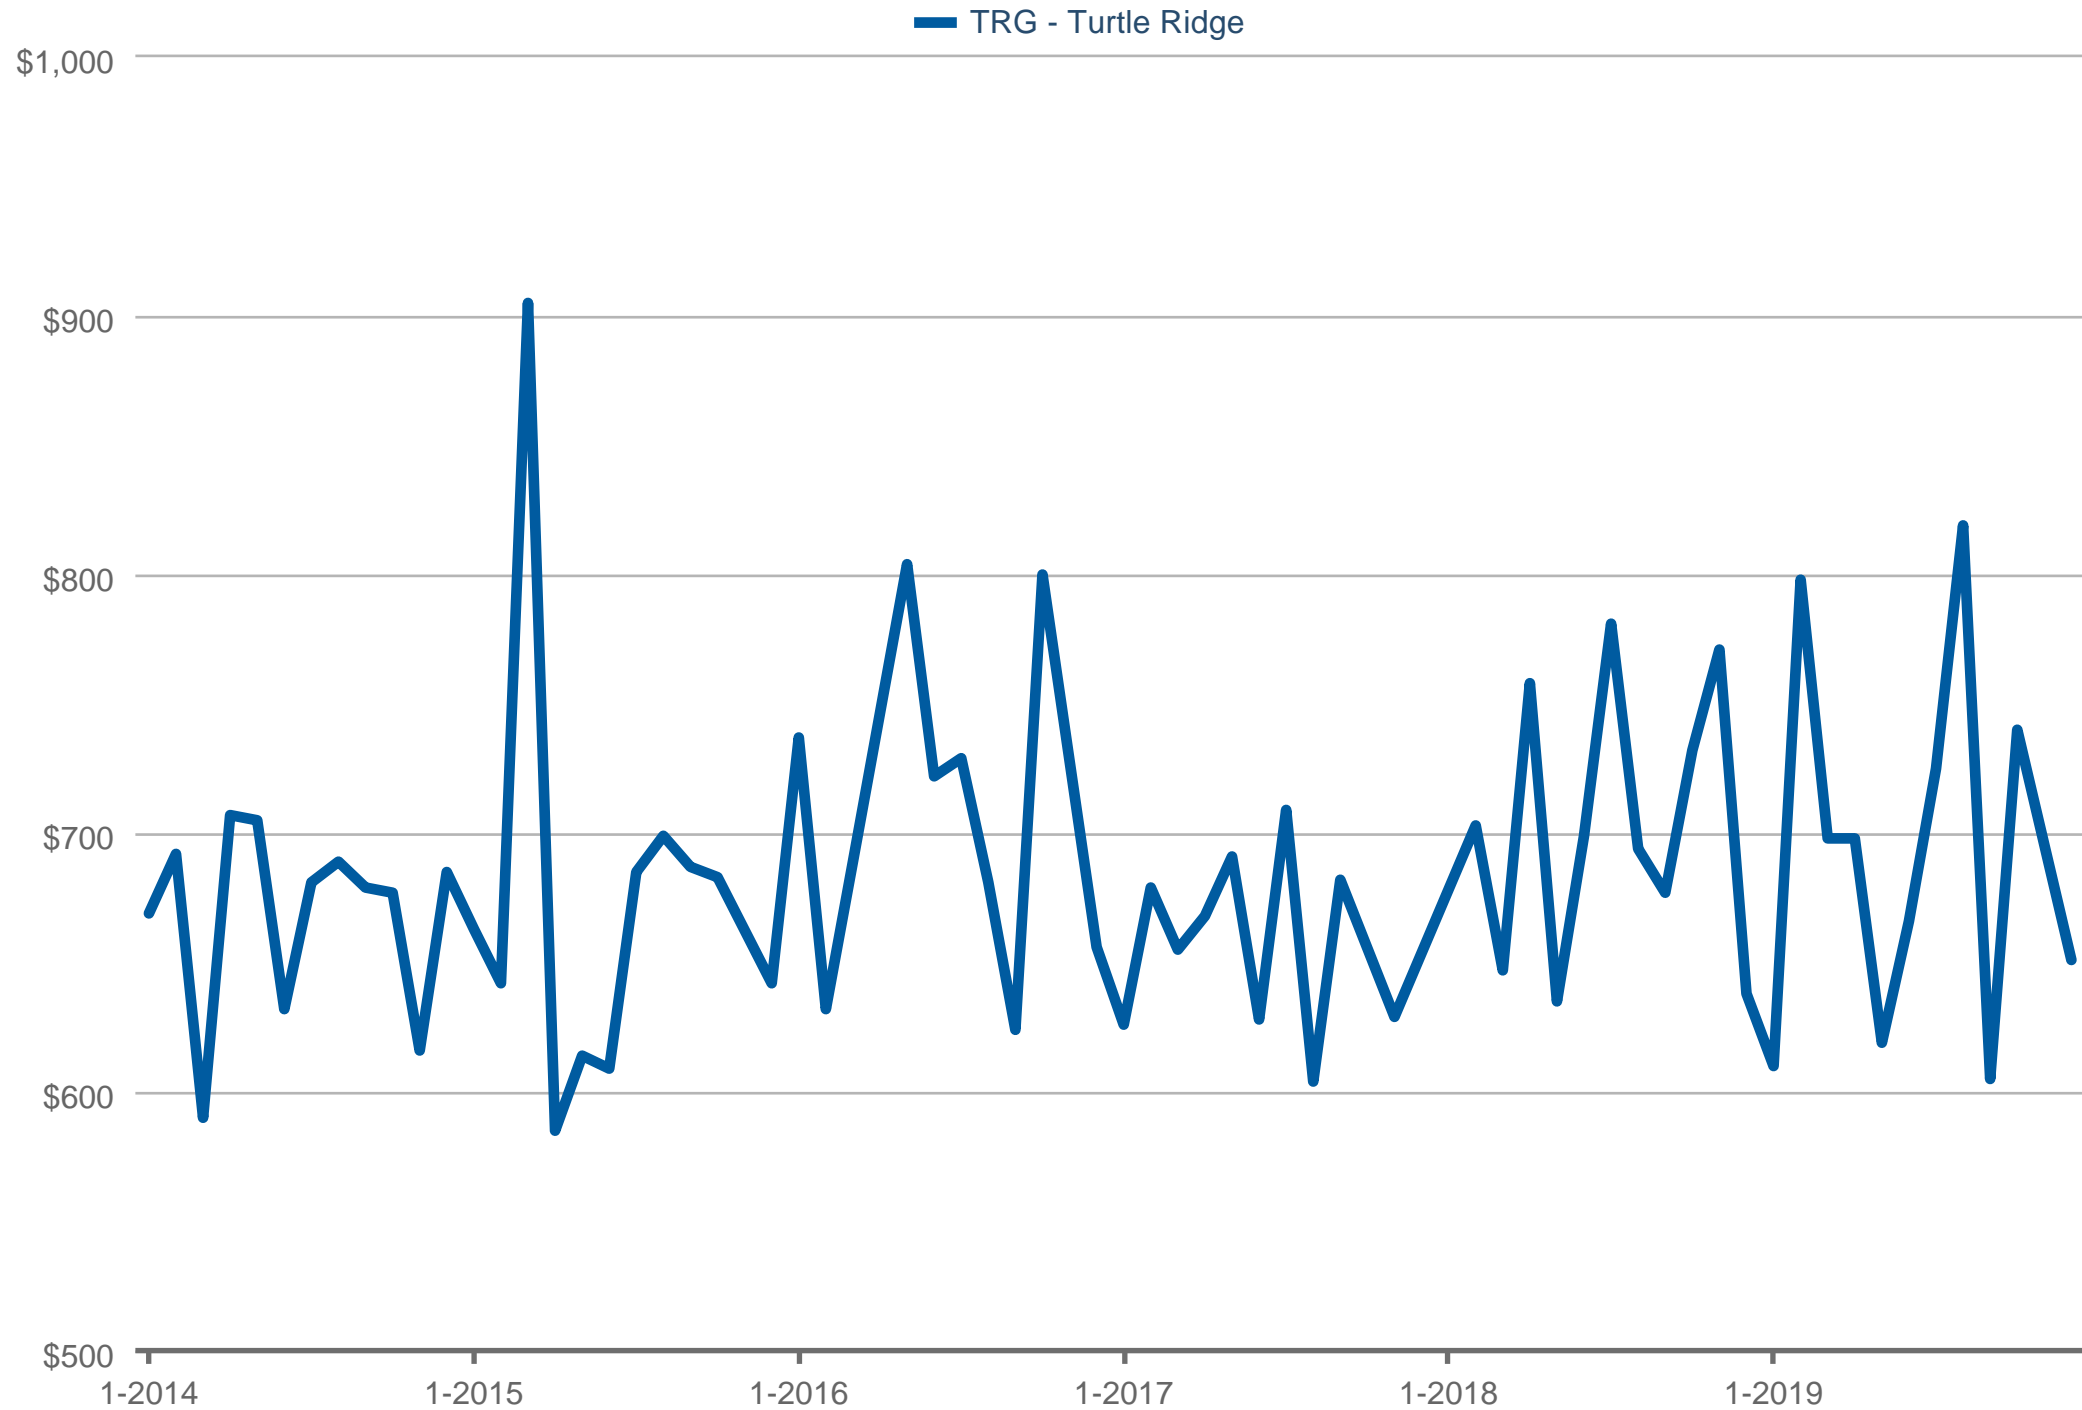

Median Price Per Square Foot

TRG - Turtle Ridge: Single Family

Each data point is one month of activity. Data is from January 5, 2020.