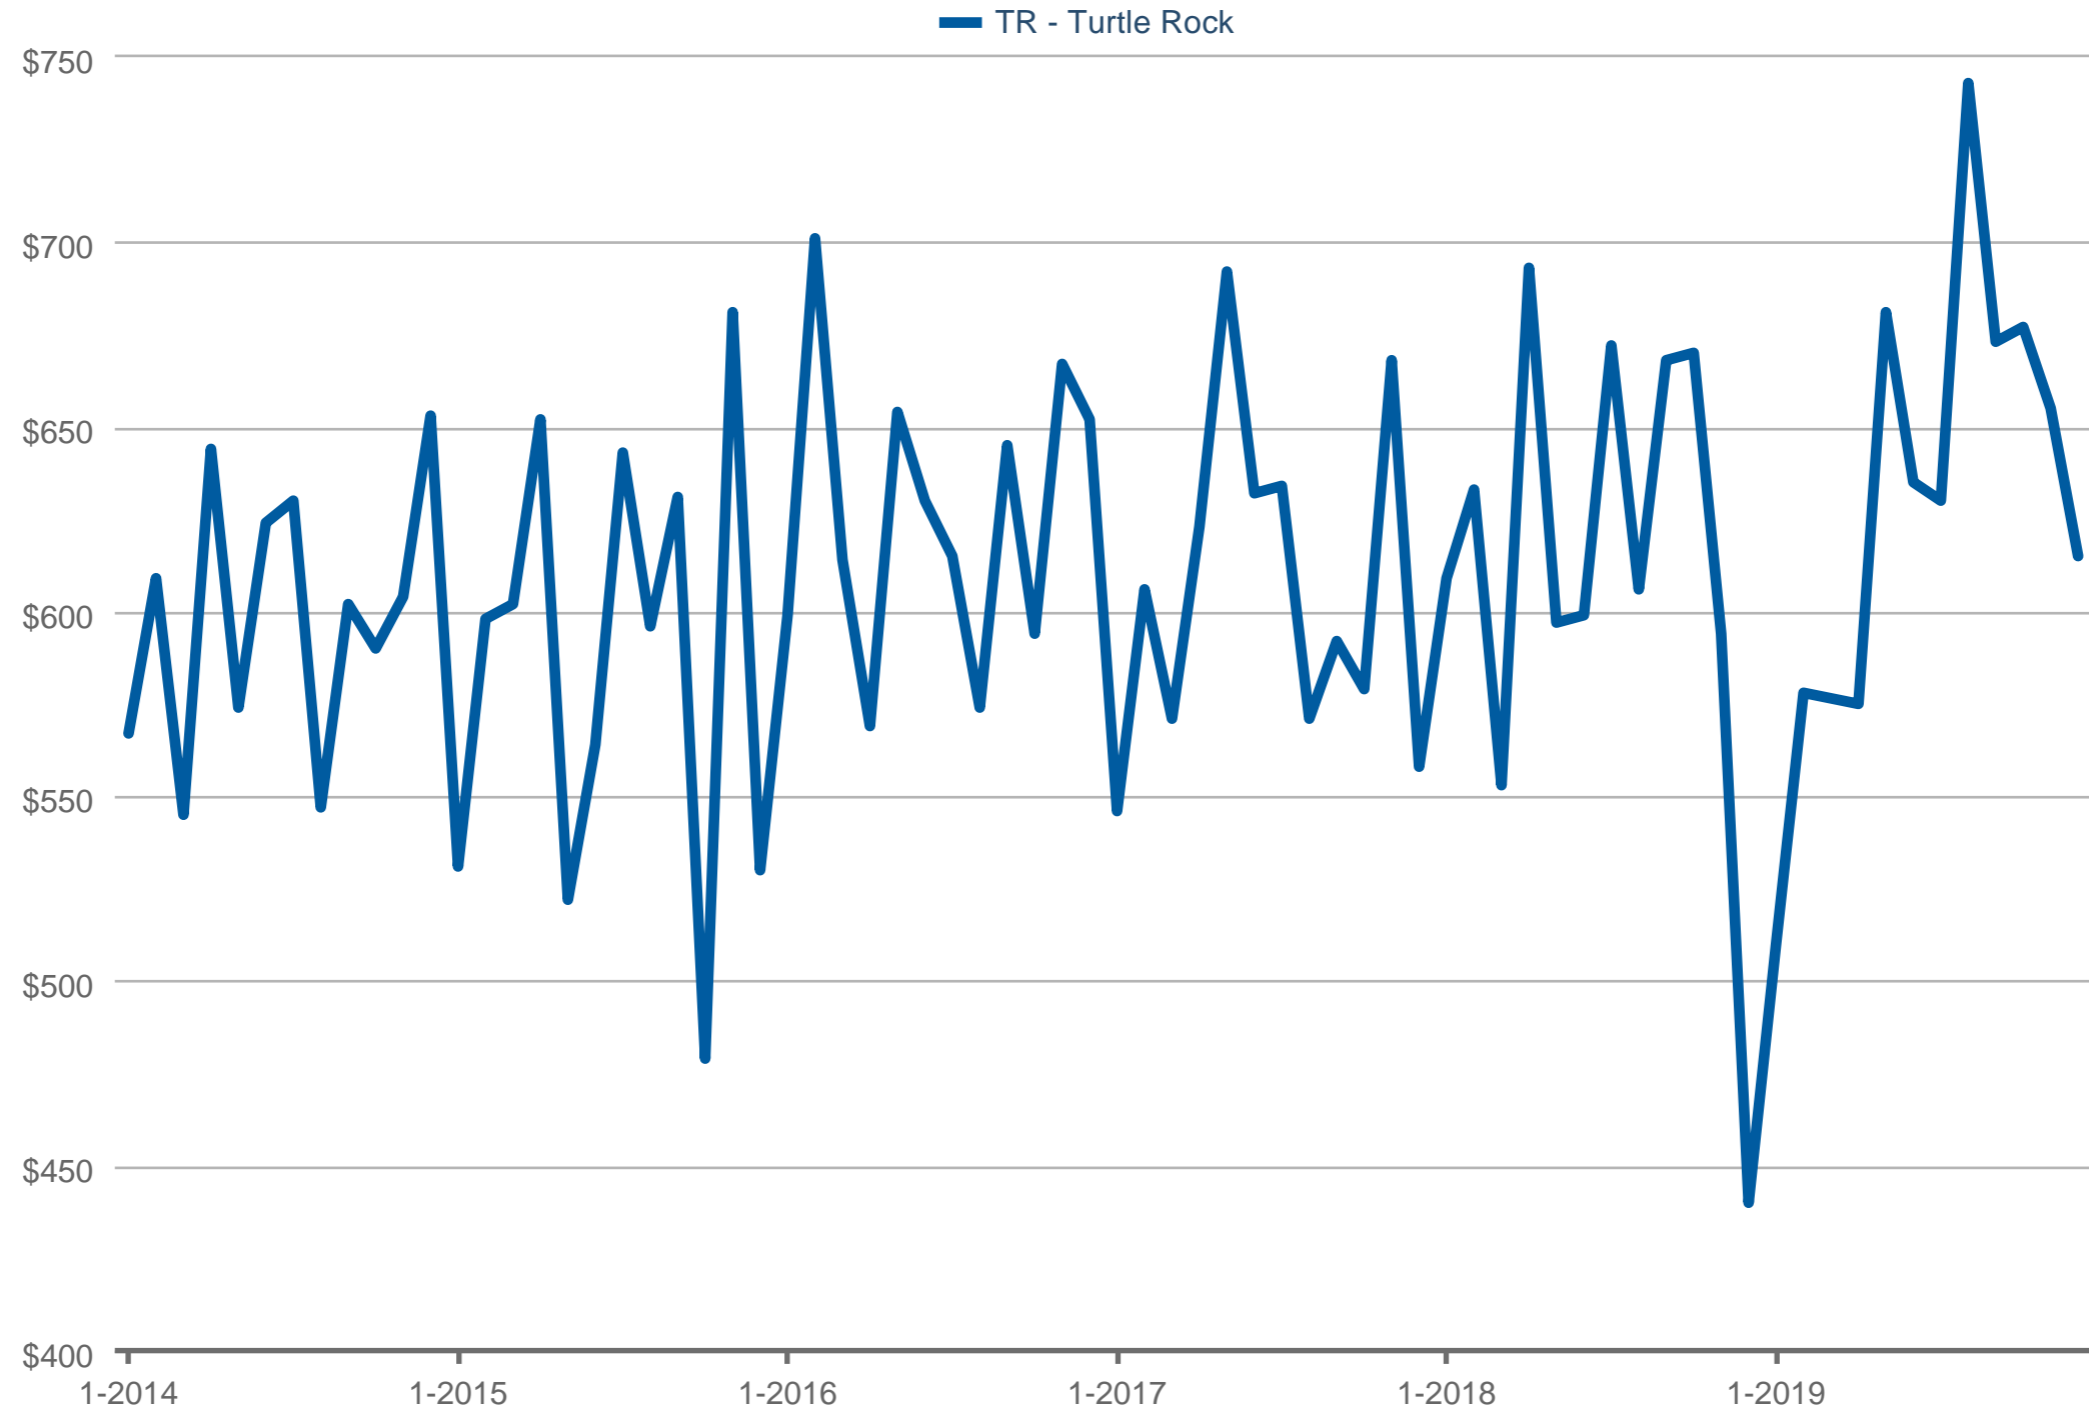

### Median Price Per Square Foot

TR - Turtle Rock: Single Family

Each data point is one month of activity. Data is from January 5, 2020.