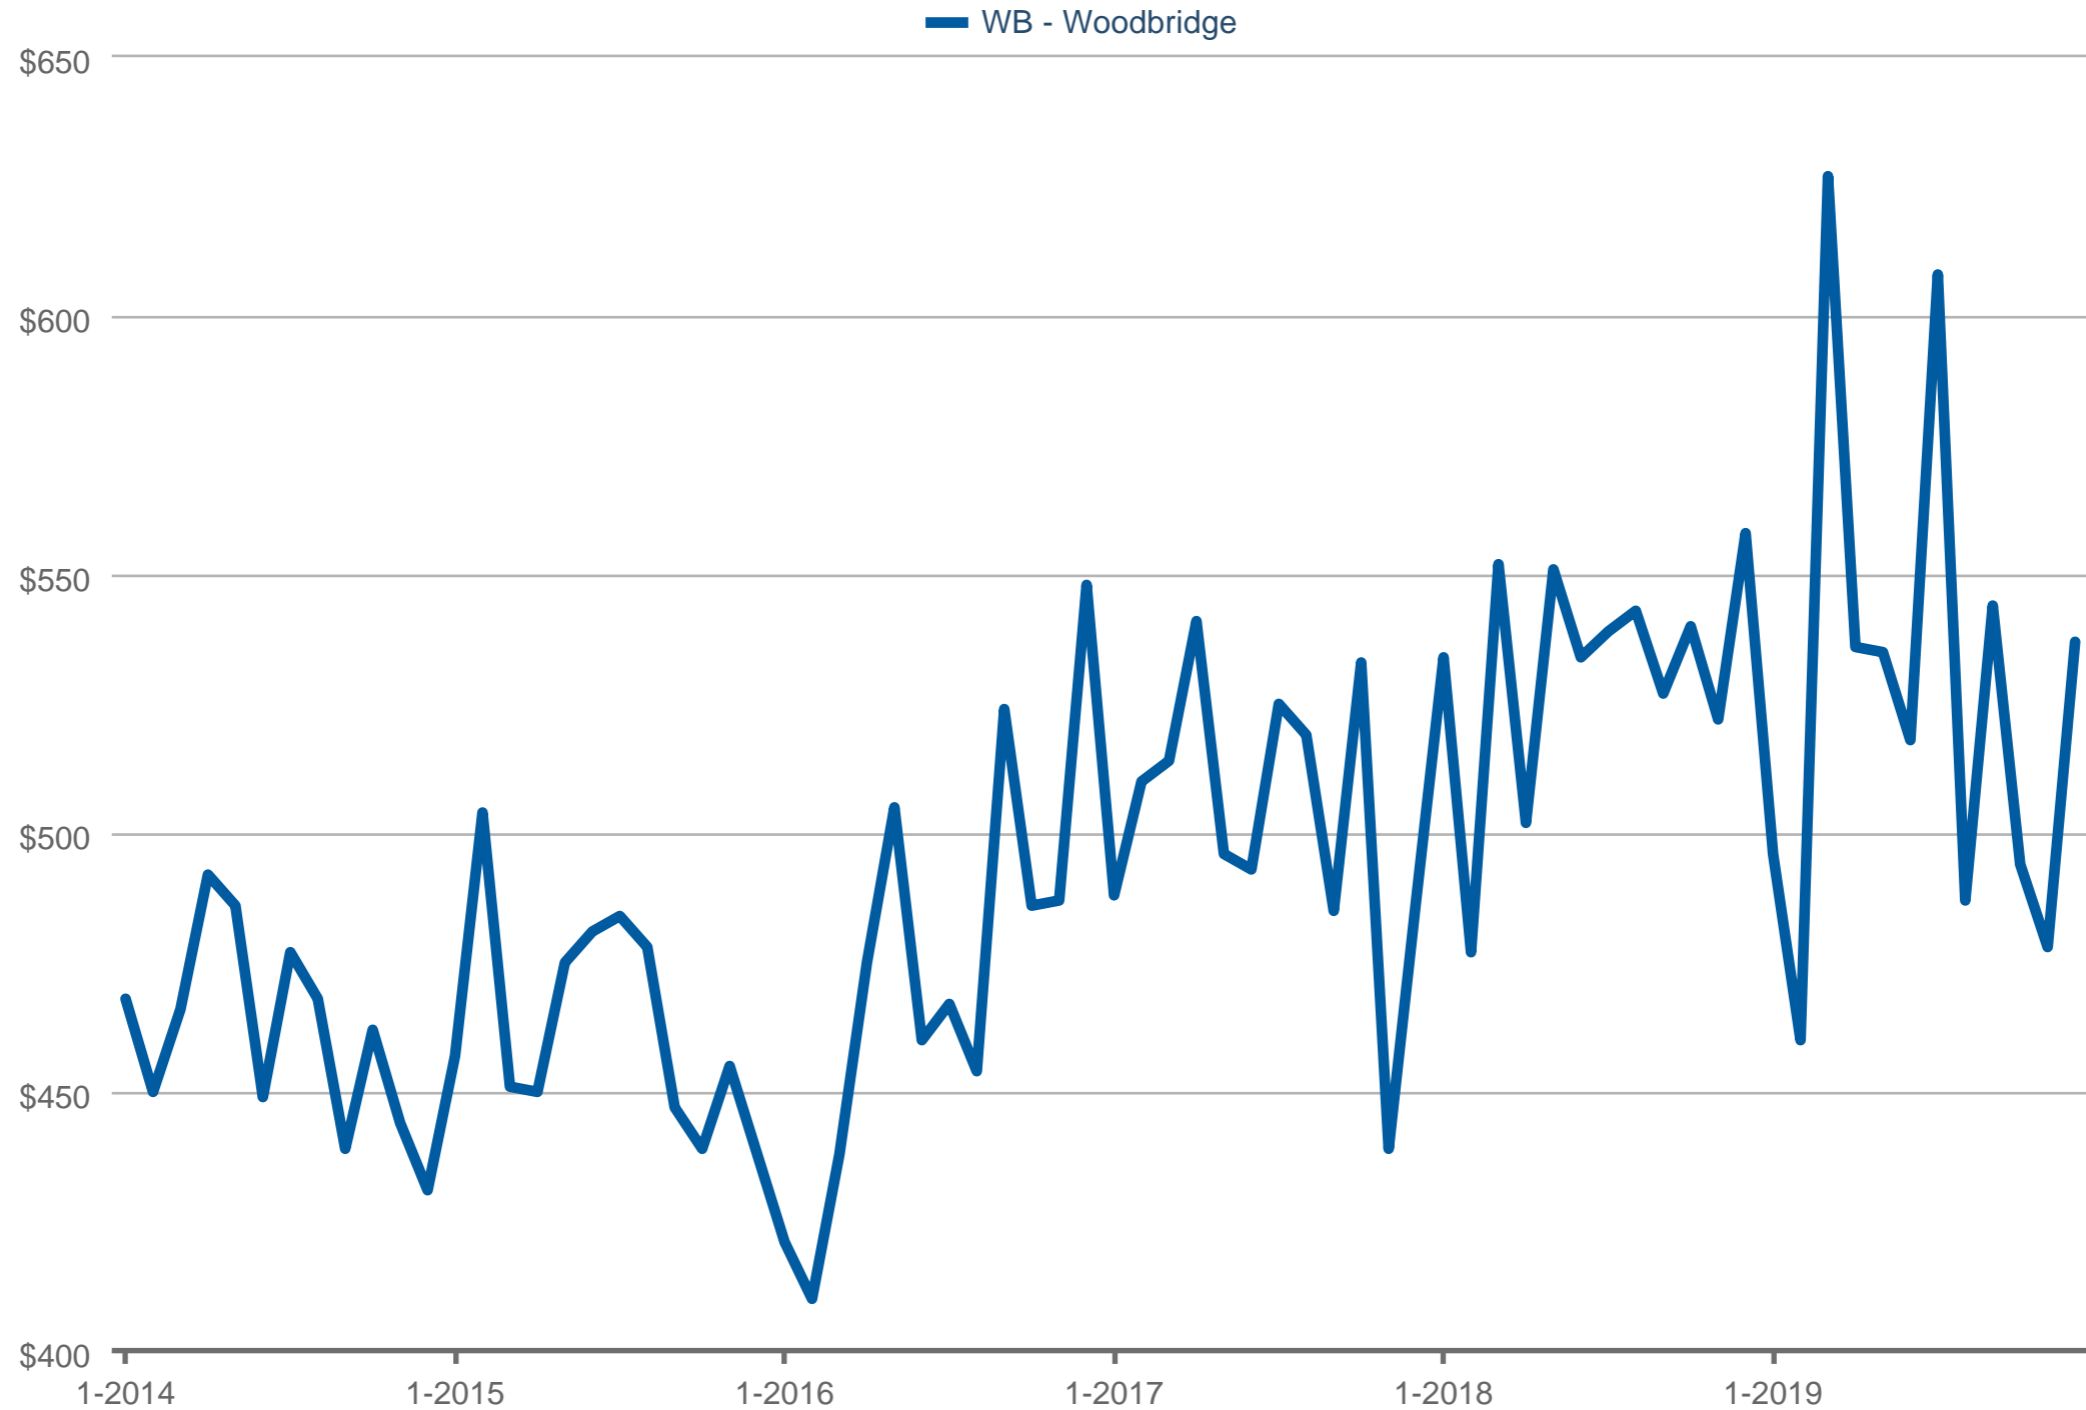

Median Price Per Square Foot

WB - Woodbridge: Single Family

Each data point is one month of activity. Data is from January 5, 2020.