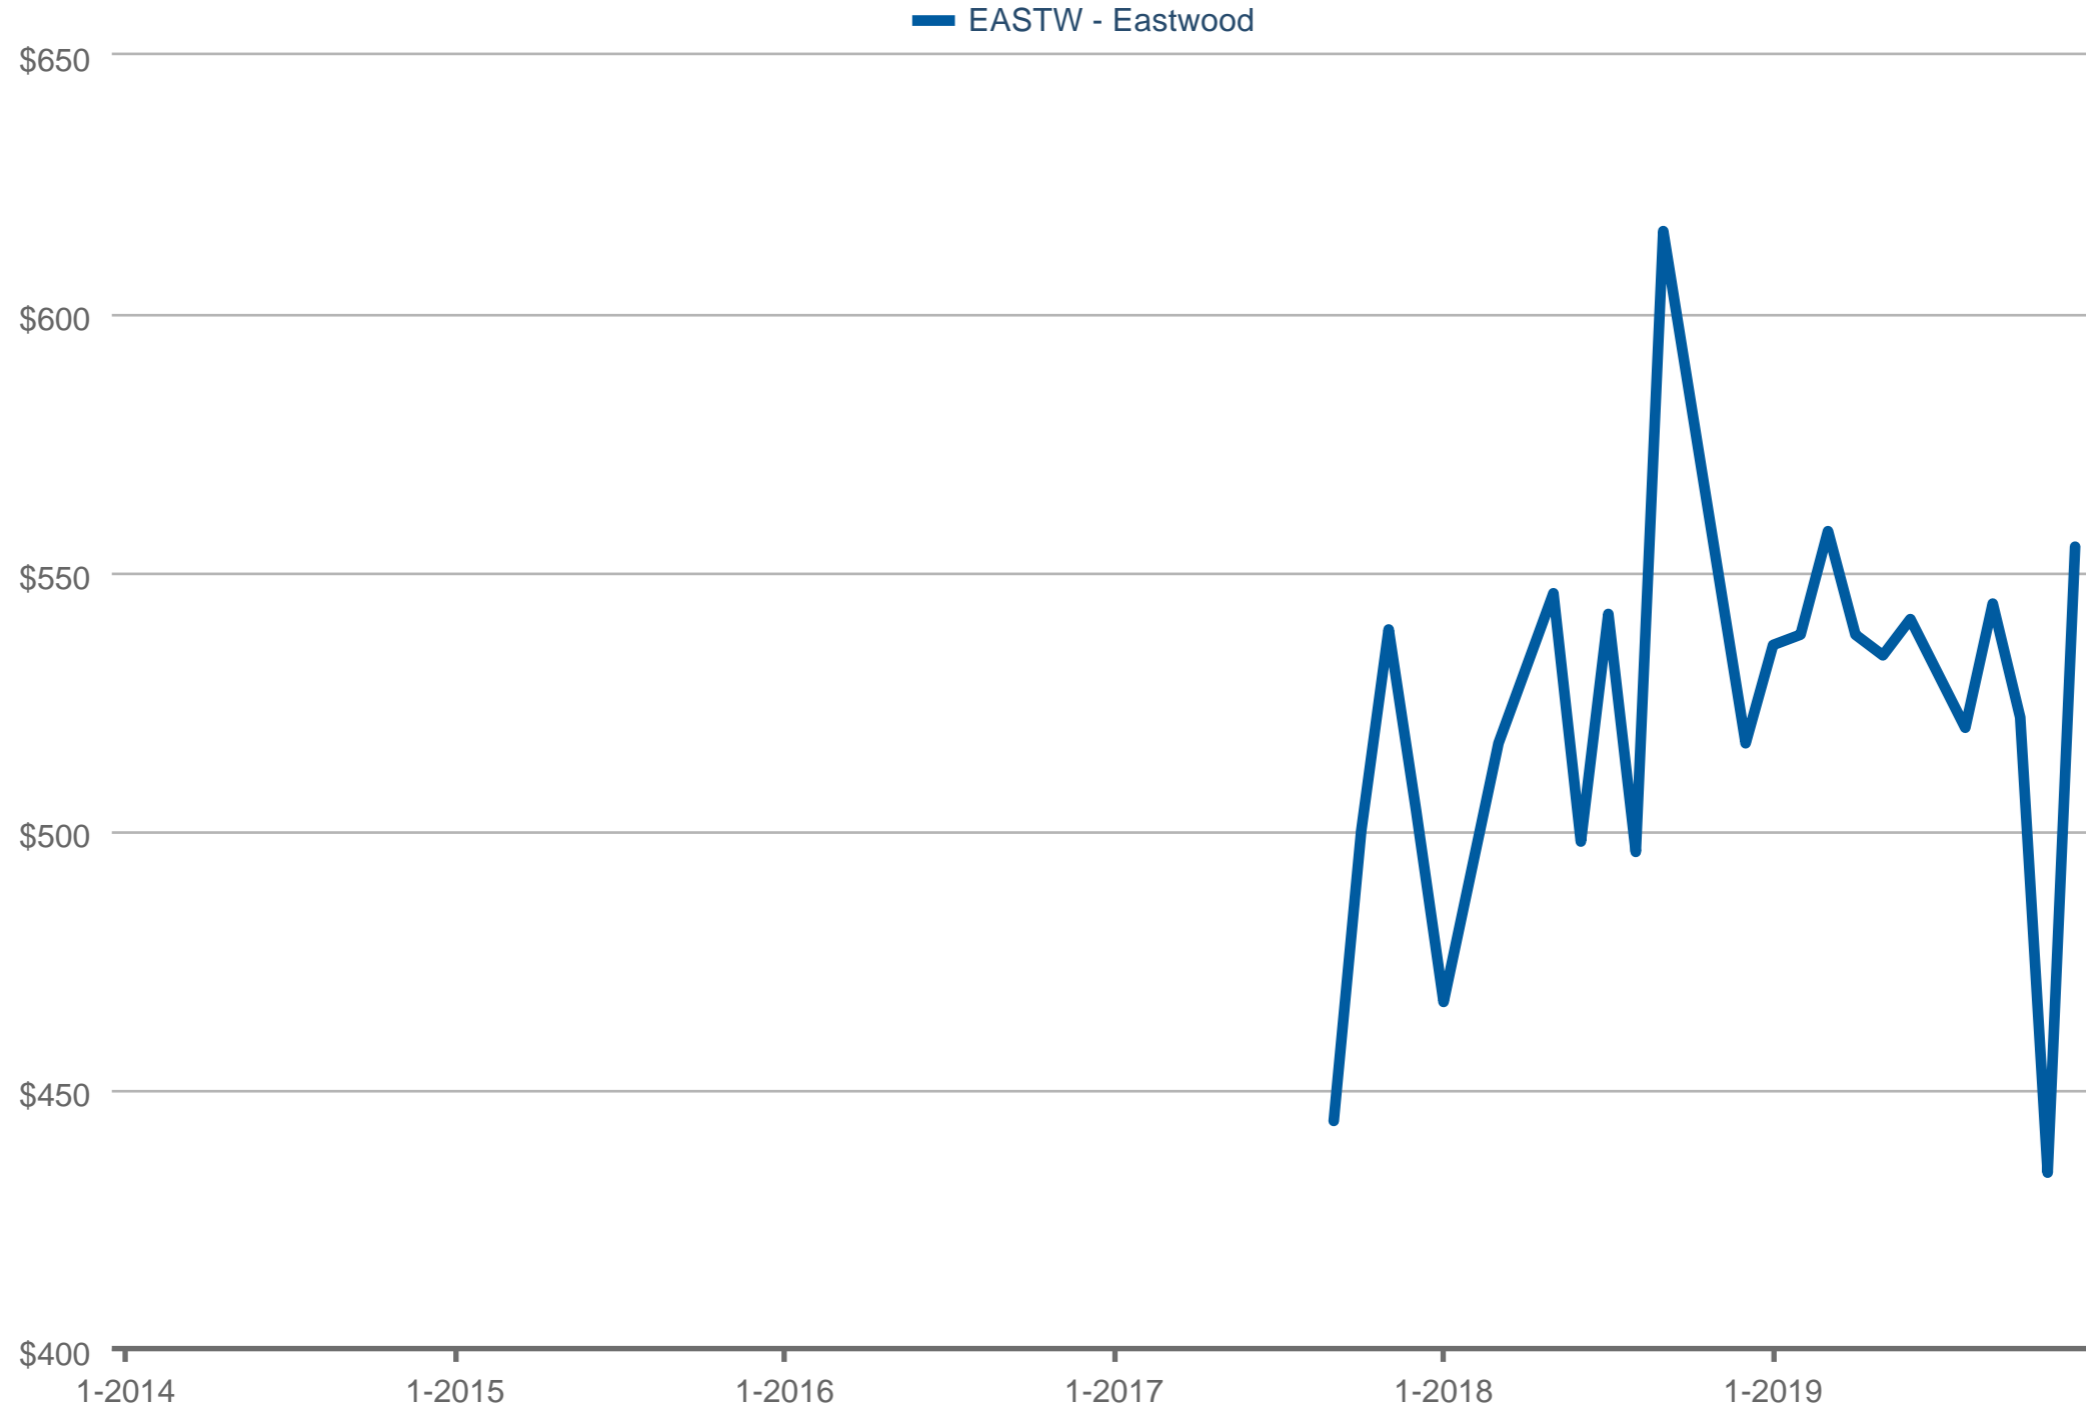

### Median Price Per Square Foot

EASTW - Eastwood: Condominium & Townhouse

Each data point is one month of activity. Data is from January 5, 2020.