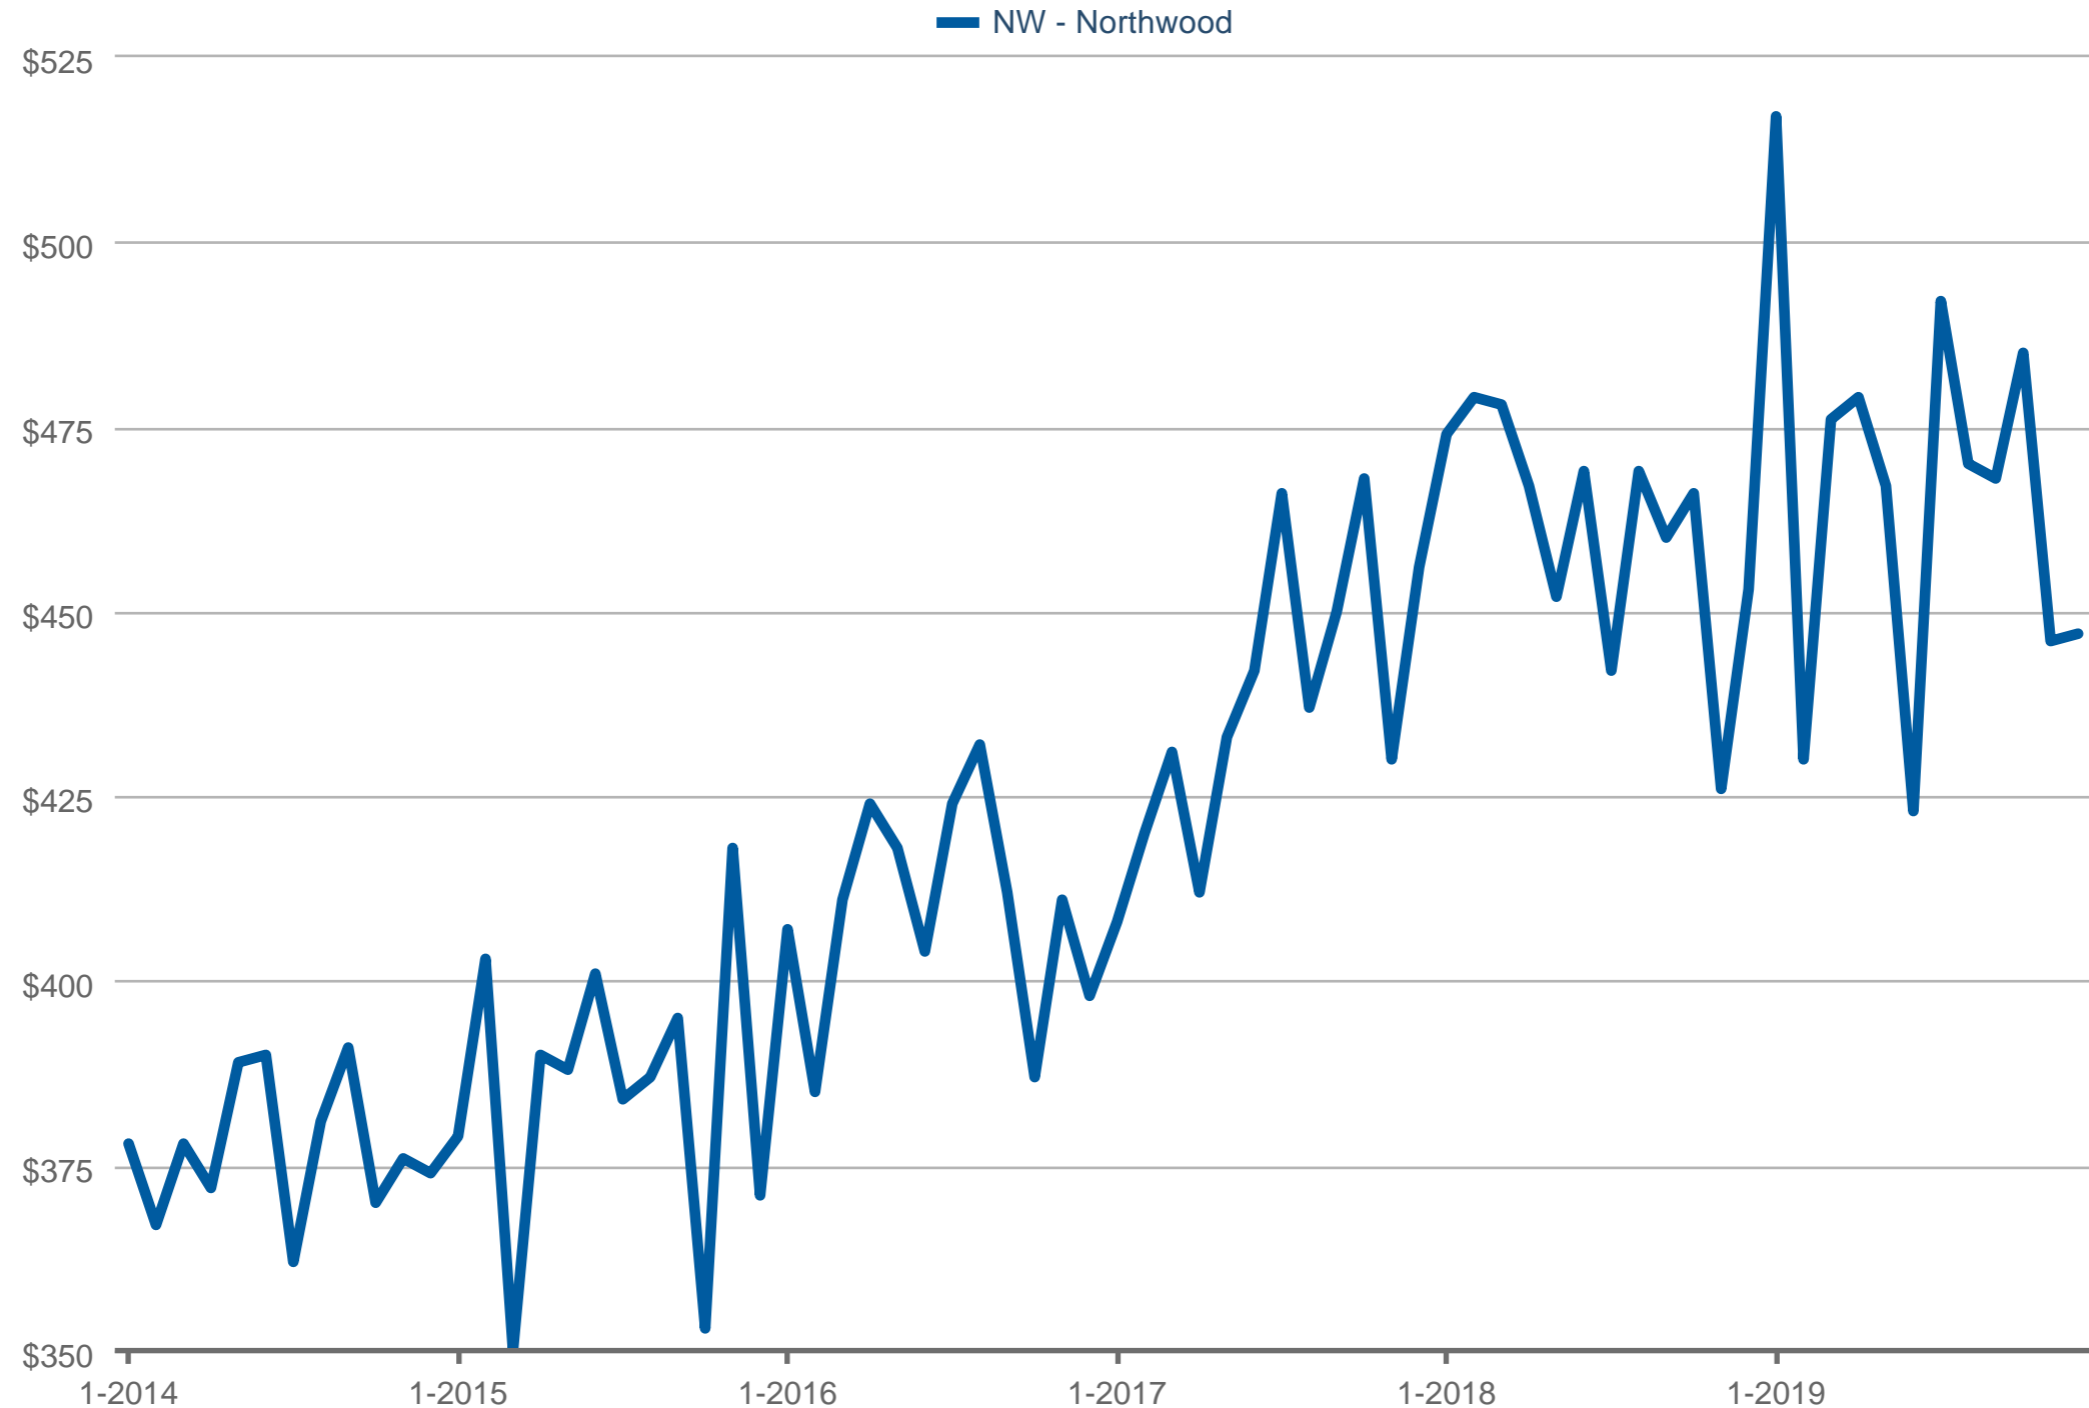

Median Price Per Square Foot

NW - Northwood: Condominium & Townhouse

Each data point is one month of activity. Data is from January 5, 2020.