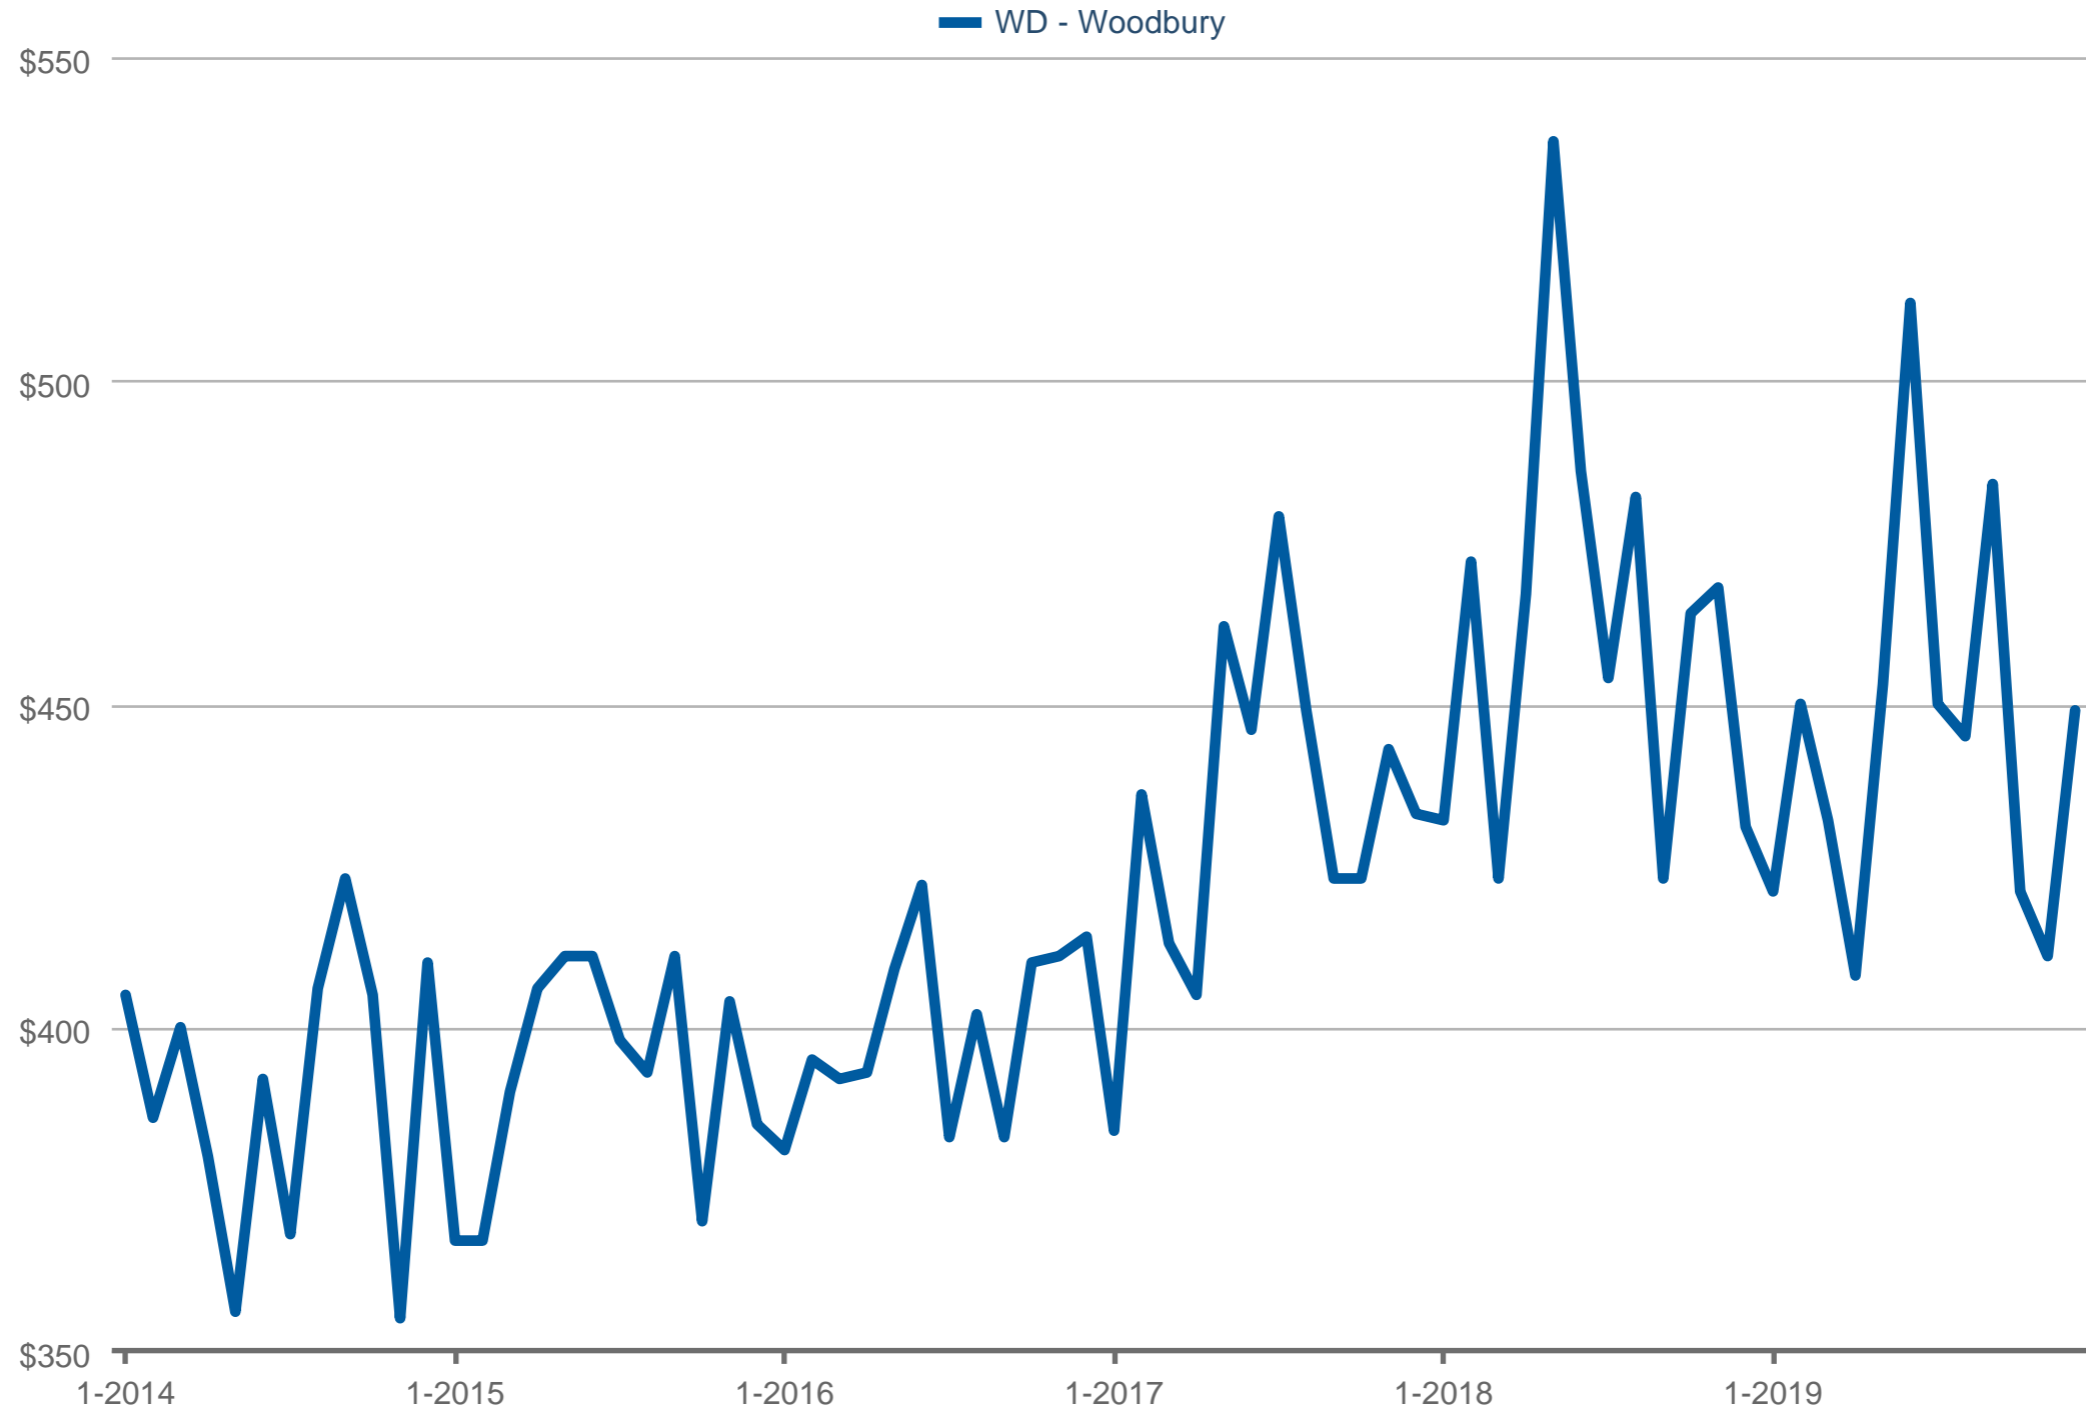

### Median Price Per Square Foot

WD - Woodbury: Condominium & Townhouse

Each data point is one month of activity. Data is from January 5, 2020.