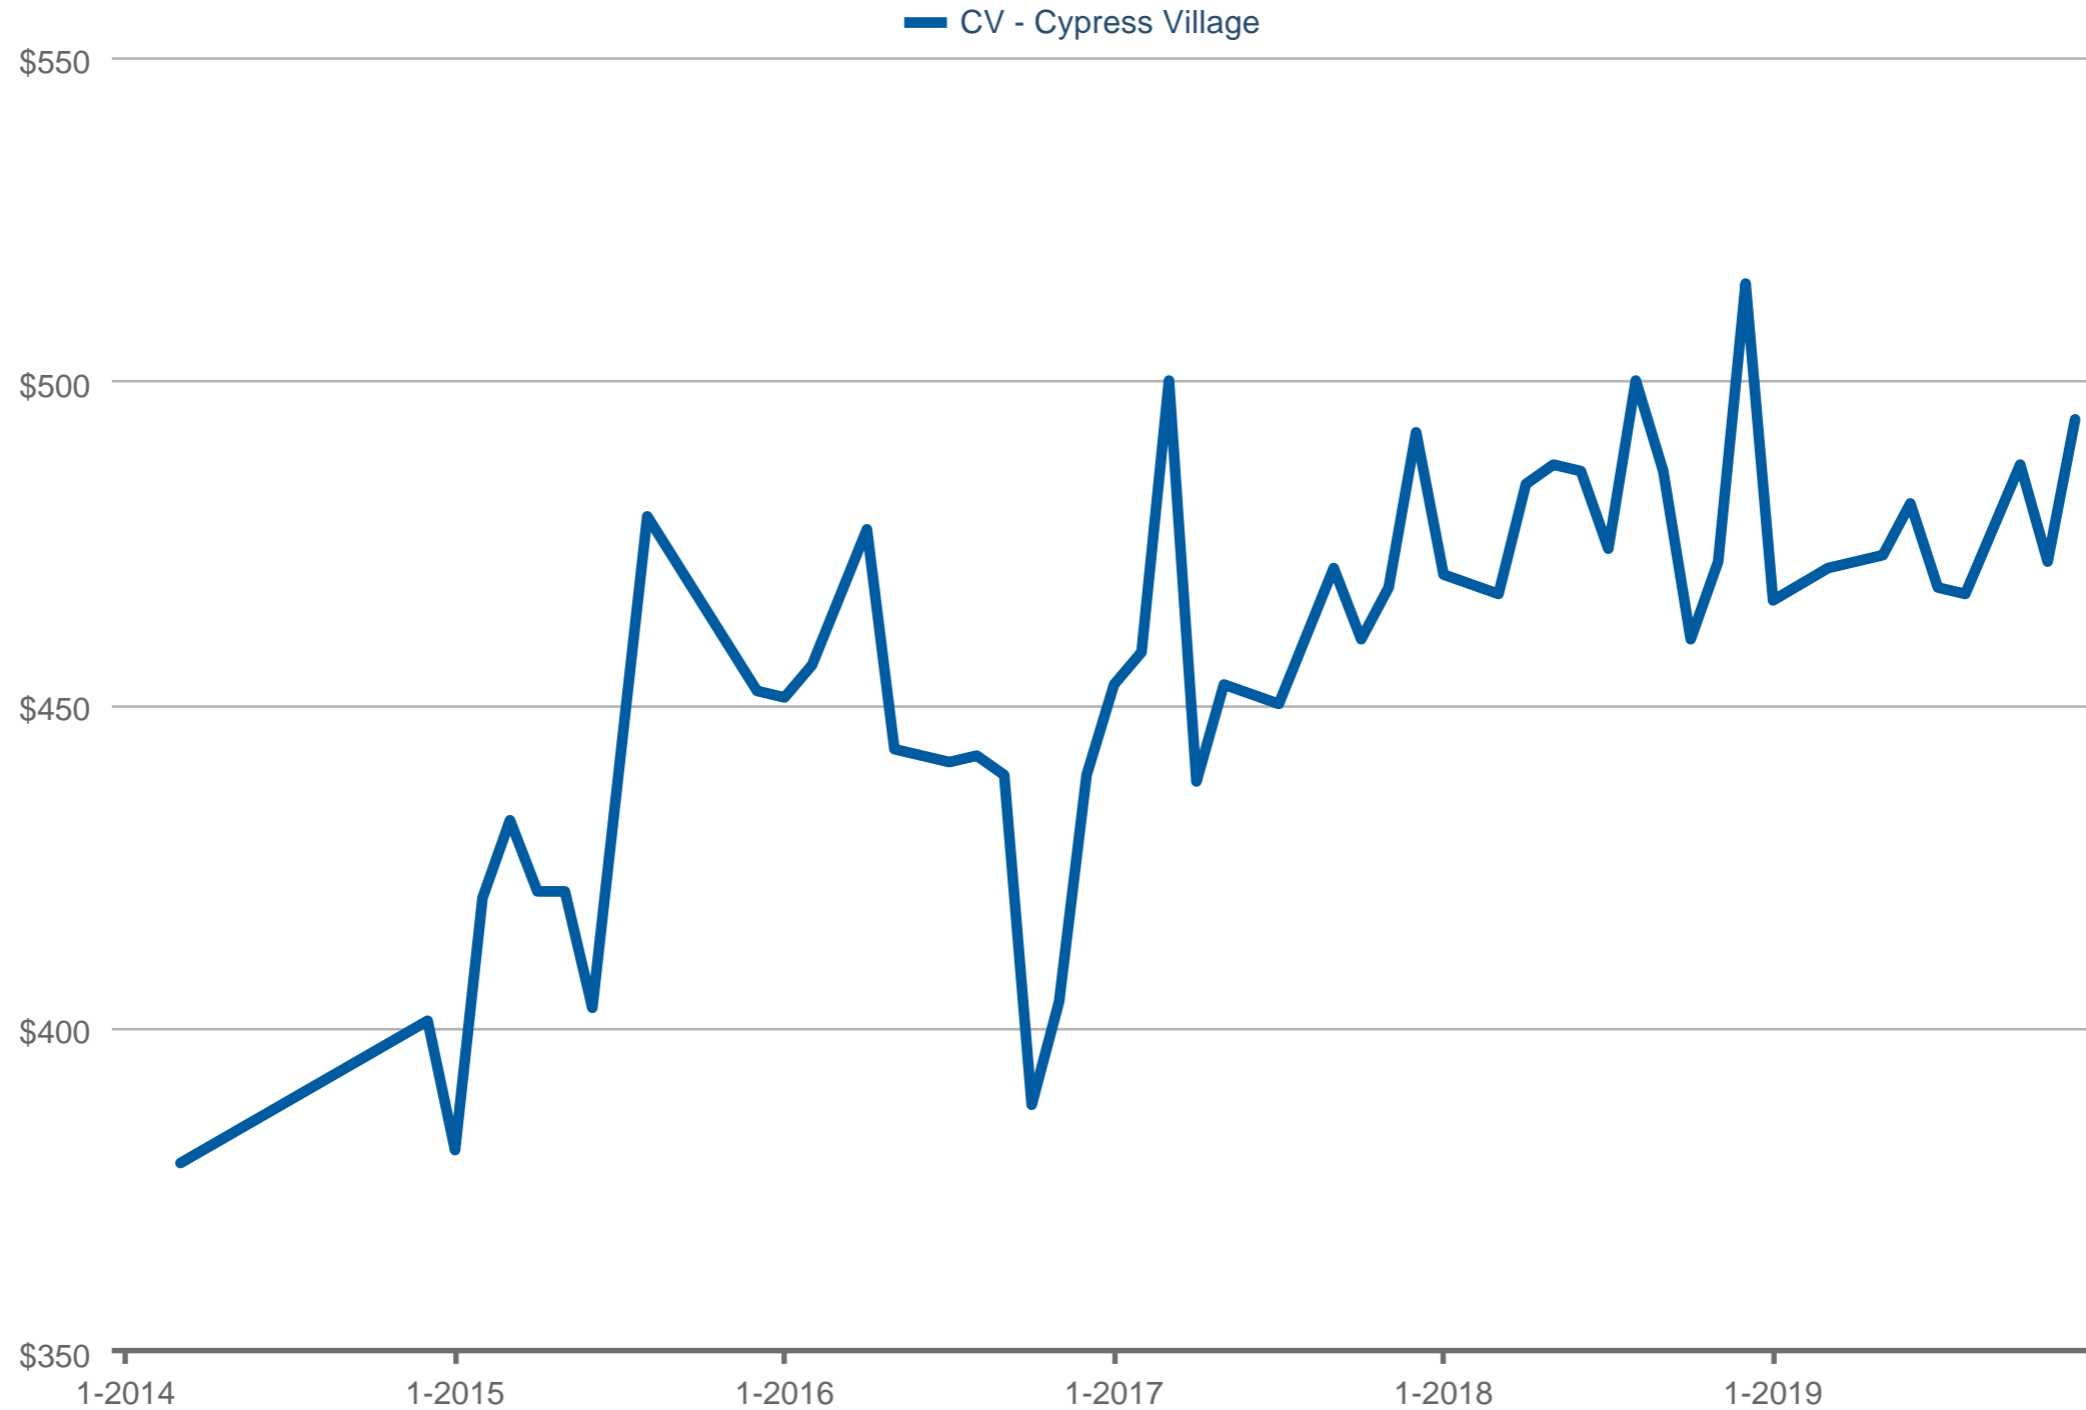

Median Price Per Square Foot

CV - Cypress Village: Single Family

Each data point is one month of activity. Data is from January 5, 2020.