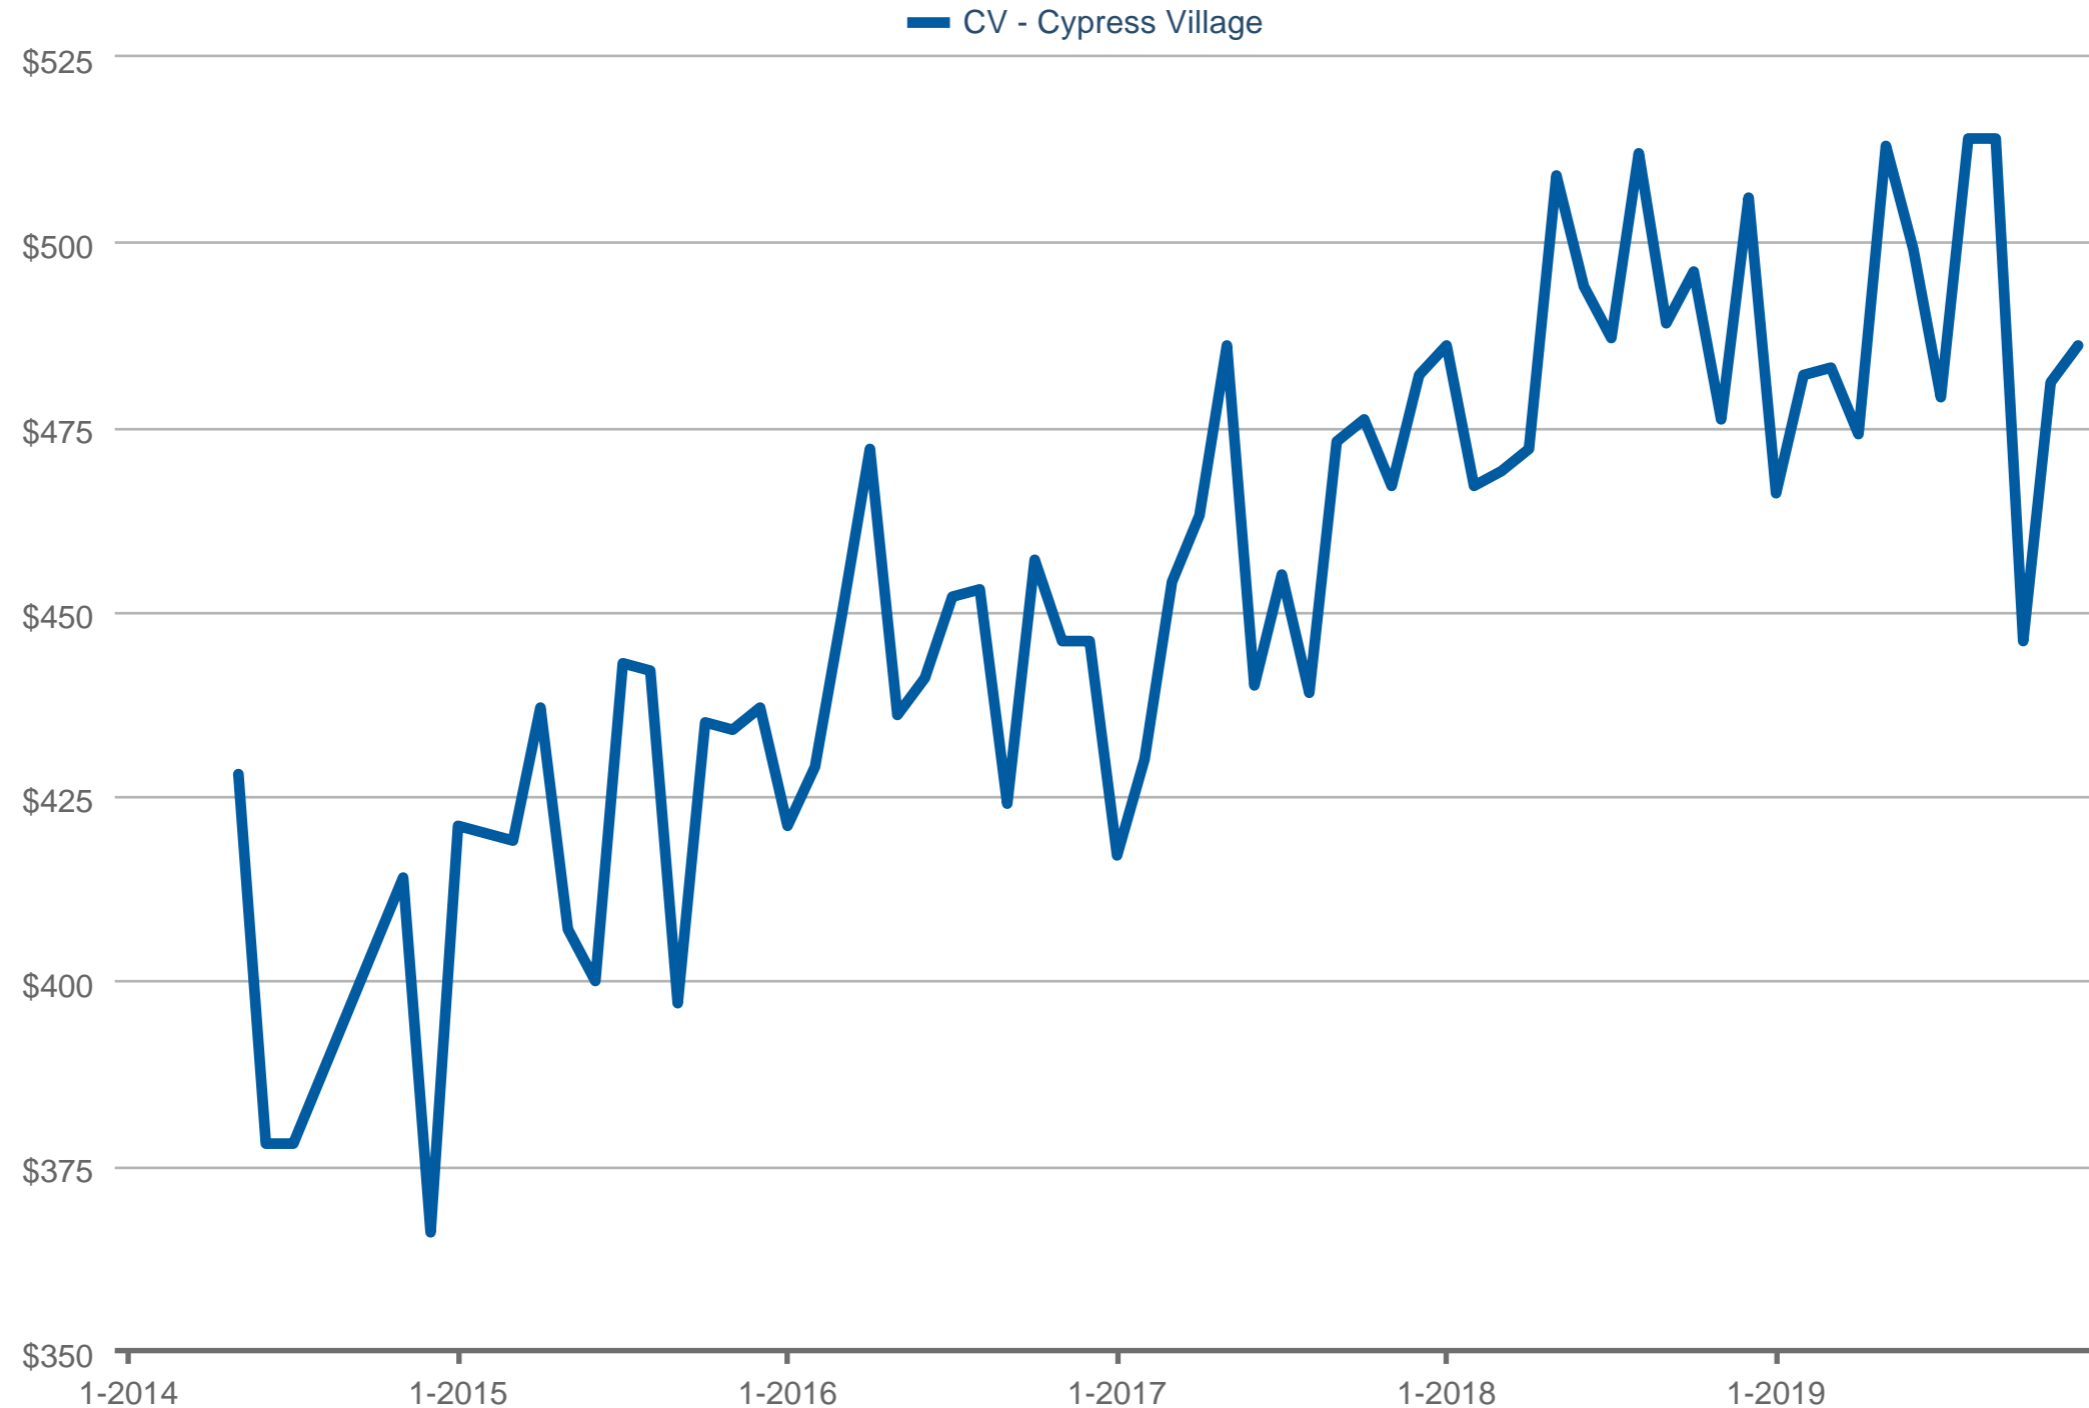

Median Price Per Square Foot

CV - Cypress Village: Condominium & Townhouse

Each data point is one month of activity. Data is from January 5, 2020.