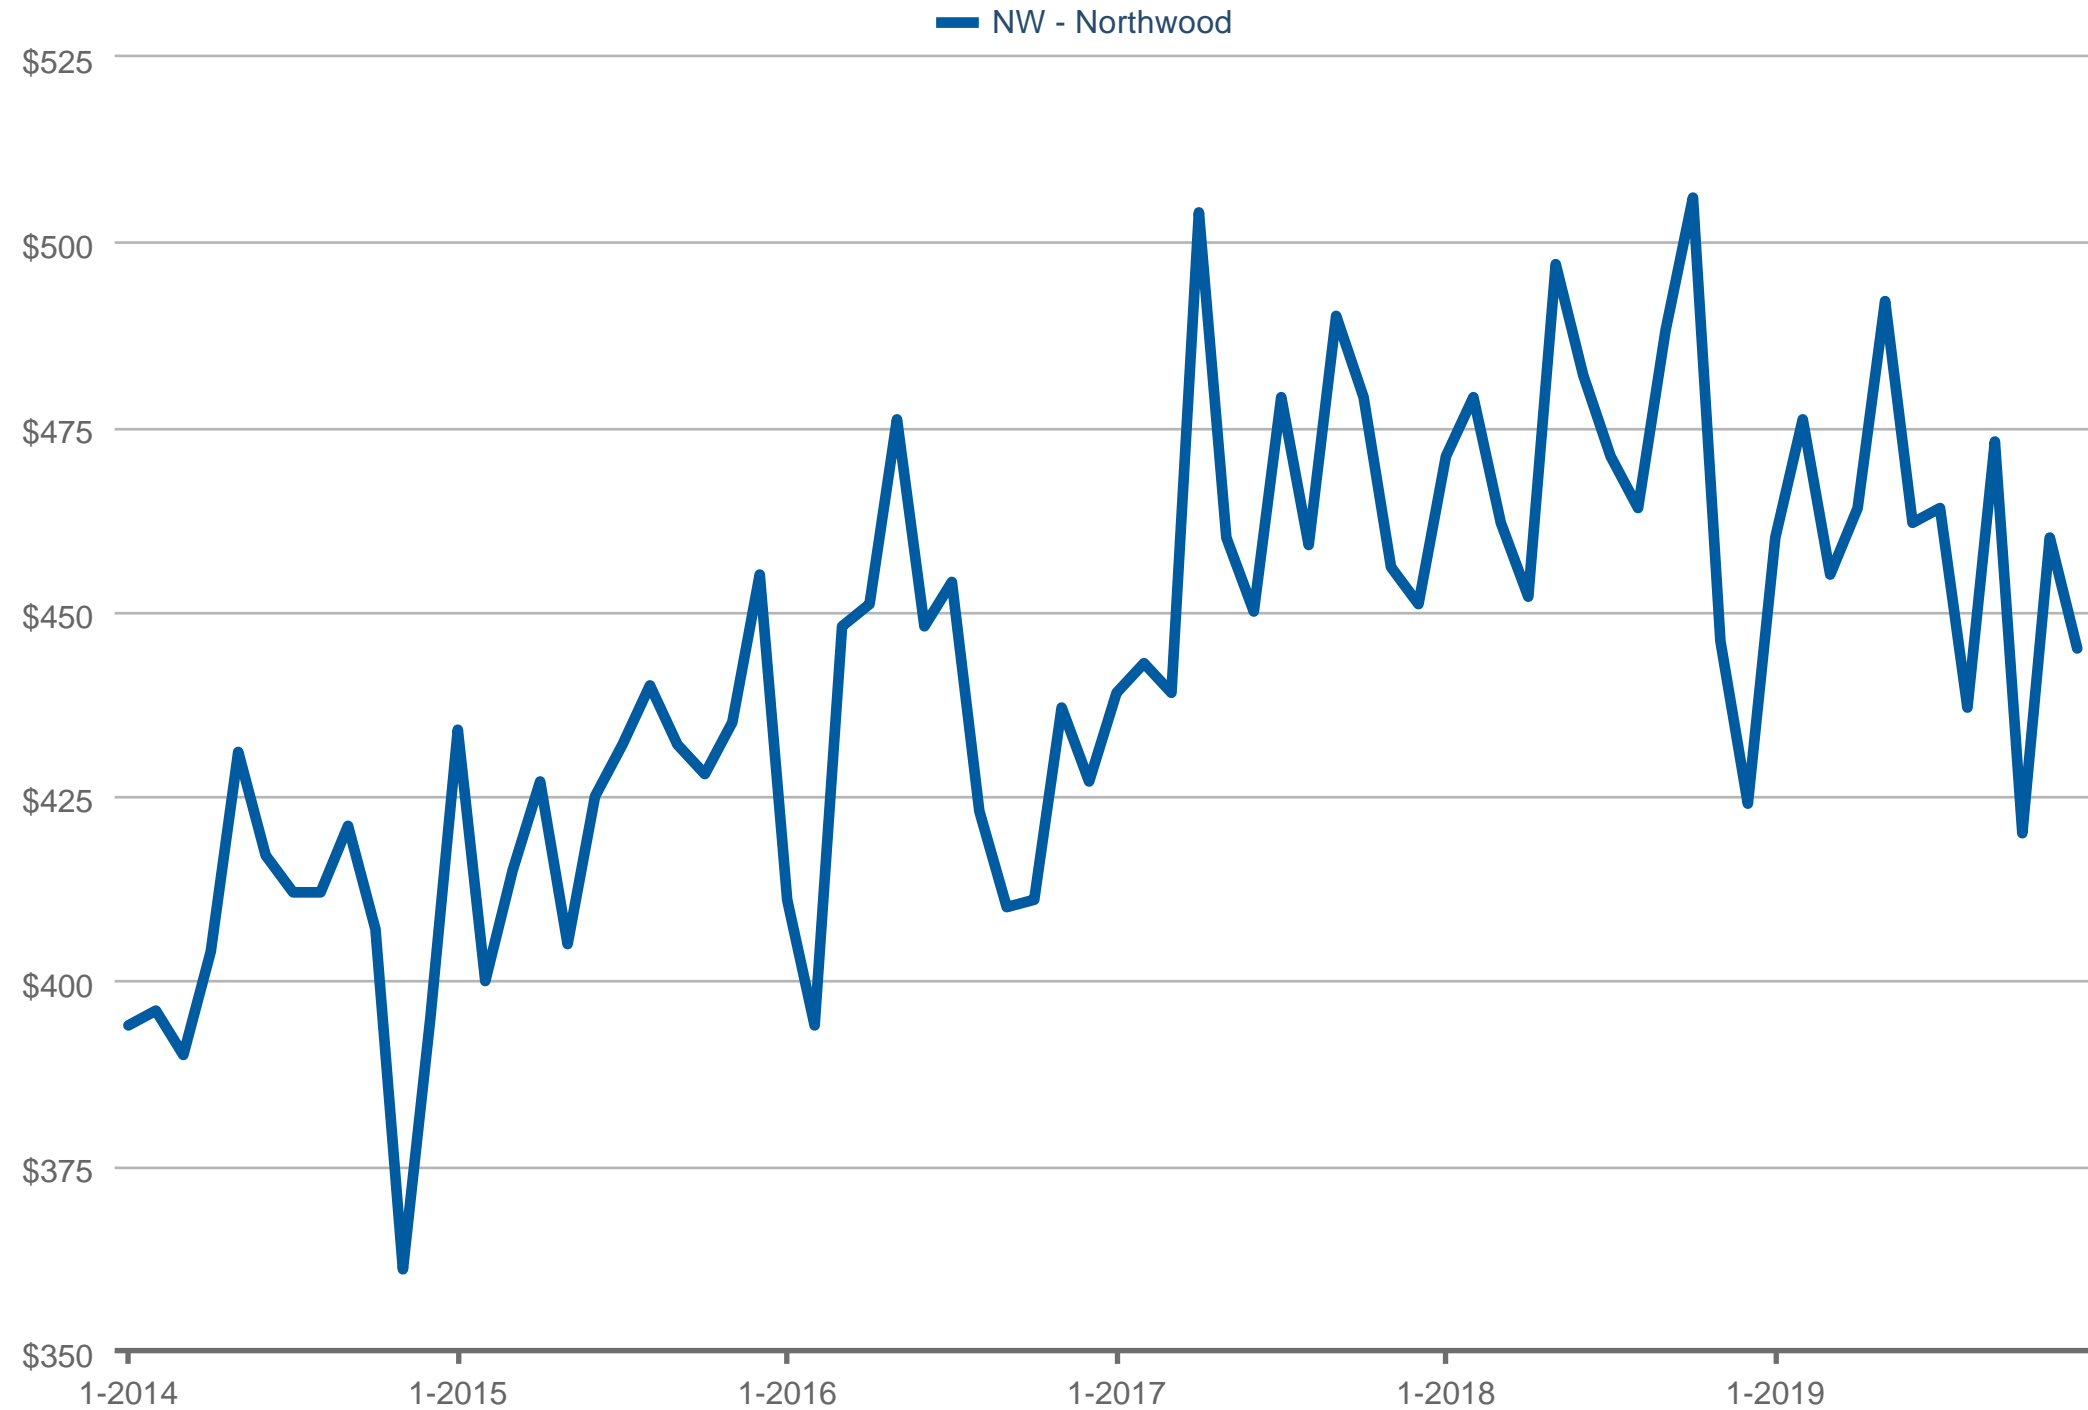

### Median Price Per Square Foot

NW - Northwood: Single Family

Each data point is one month of activity. Data is from January 5, 2020.