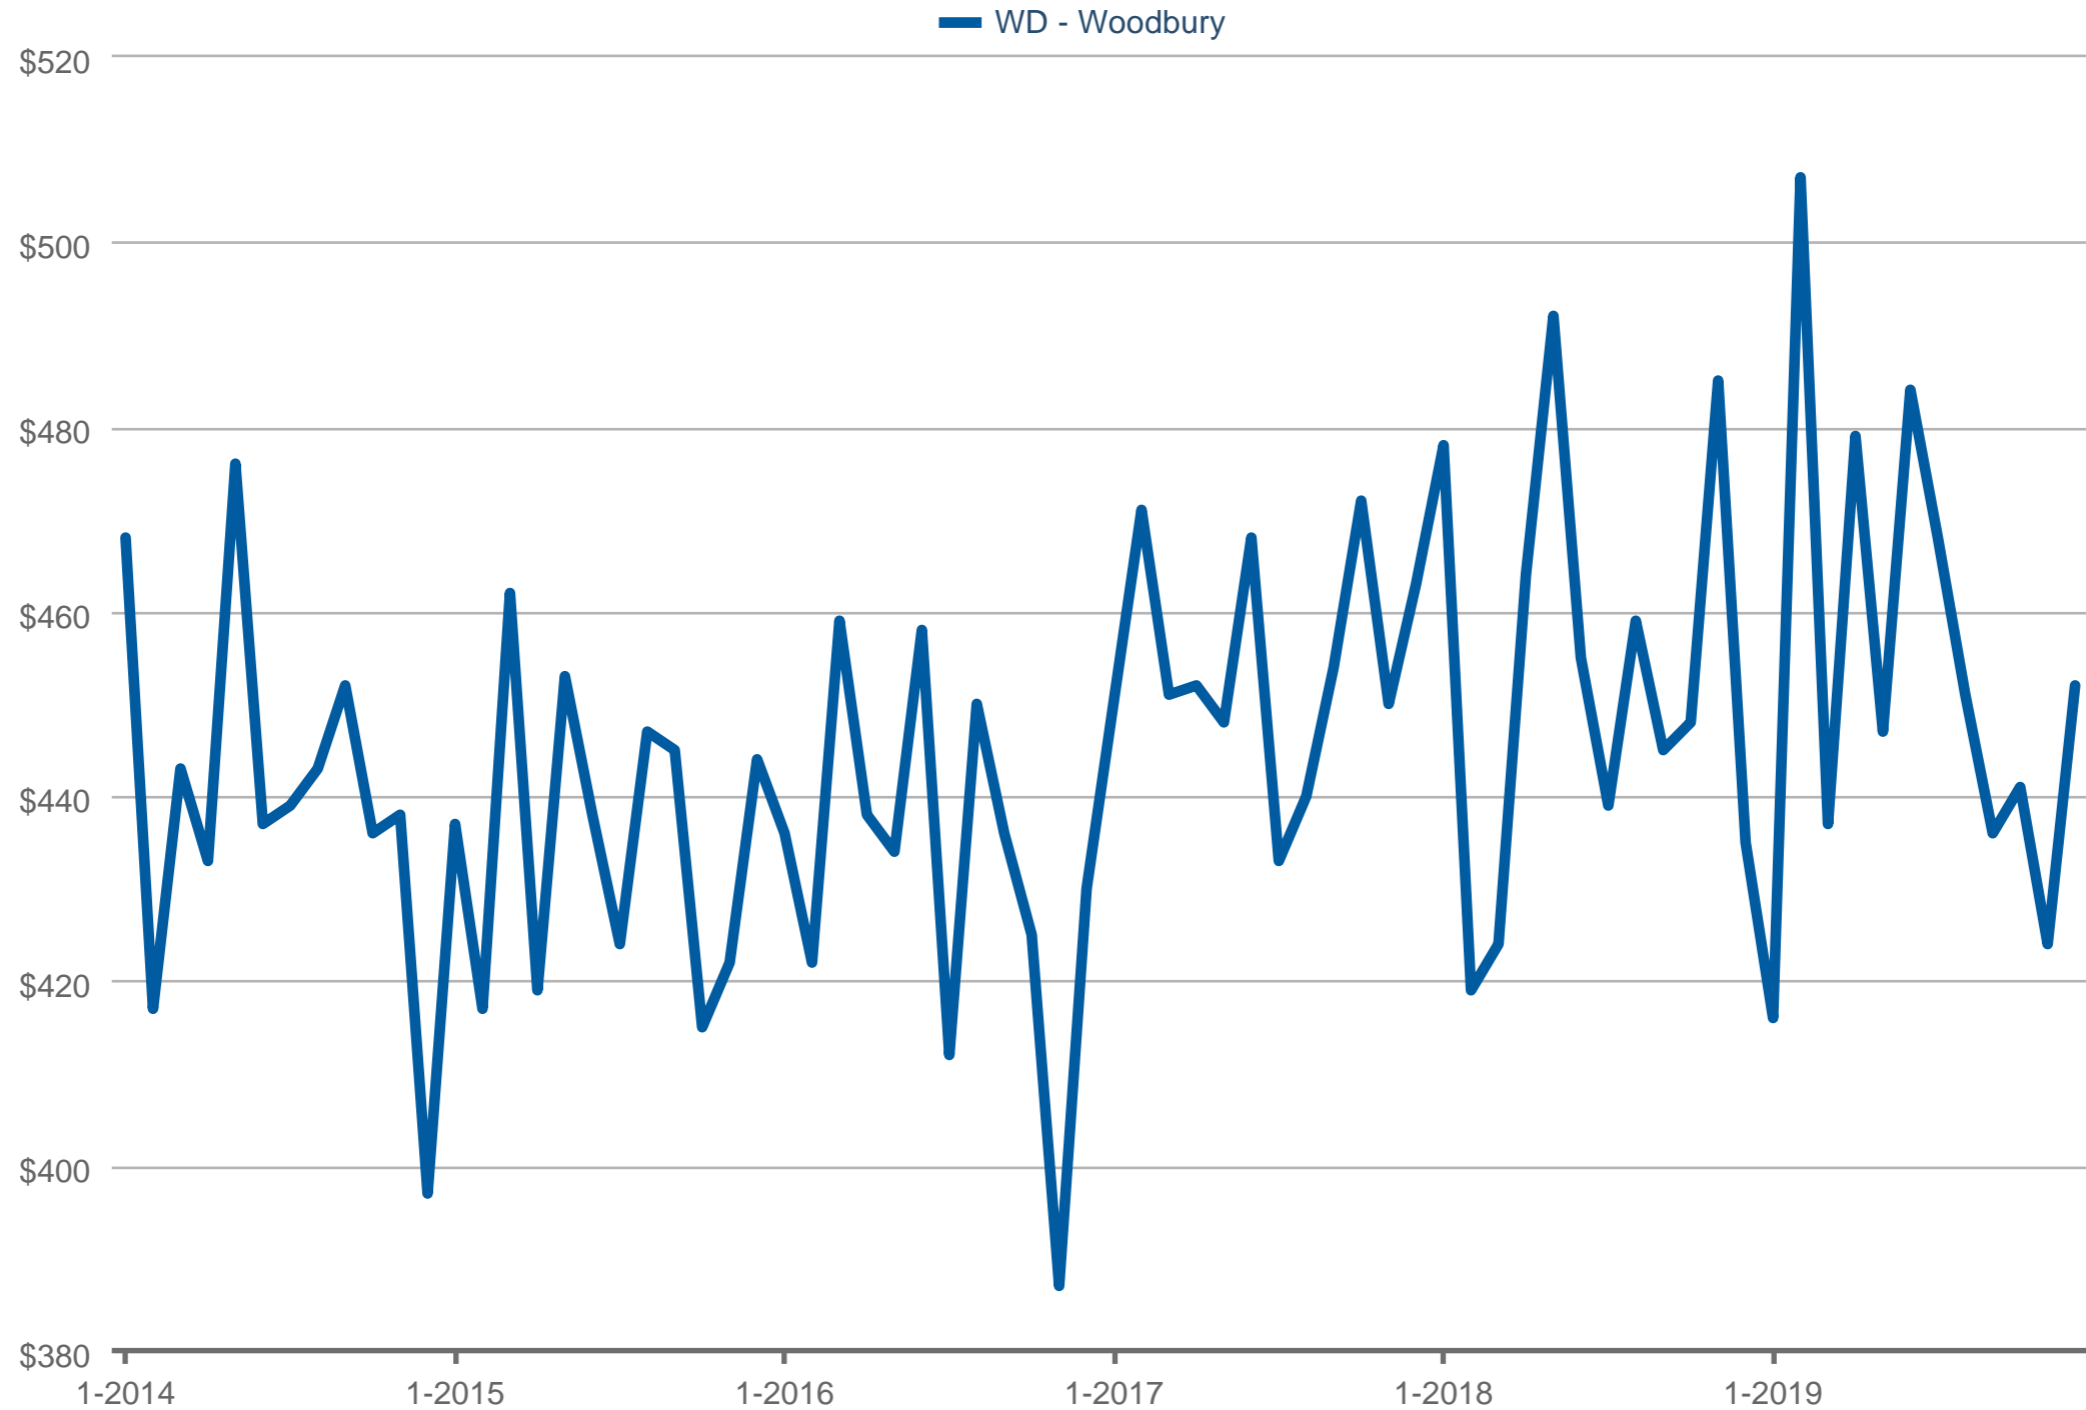

### Median Price Per Square Foot

WD - Woodbury: Single Family

Each data point is one month of activity. Data is from January 5, 2020.

All data is from the California Regional Multiple Listing Service, INC. InfoSparks © 2024 ShowingTime.