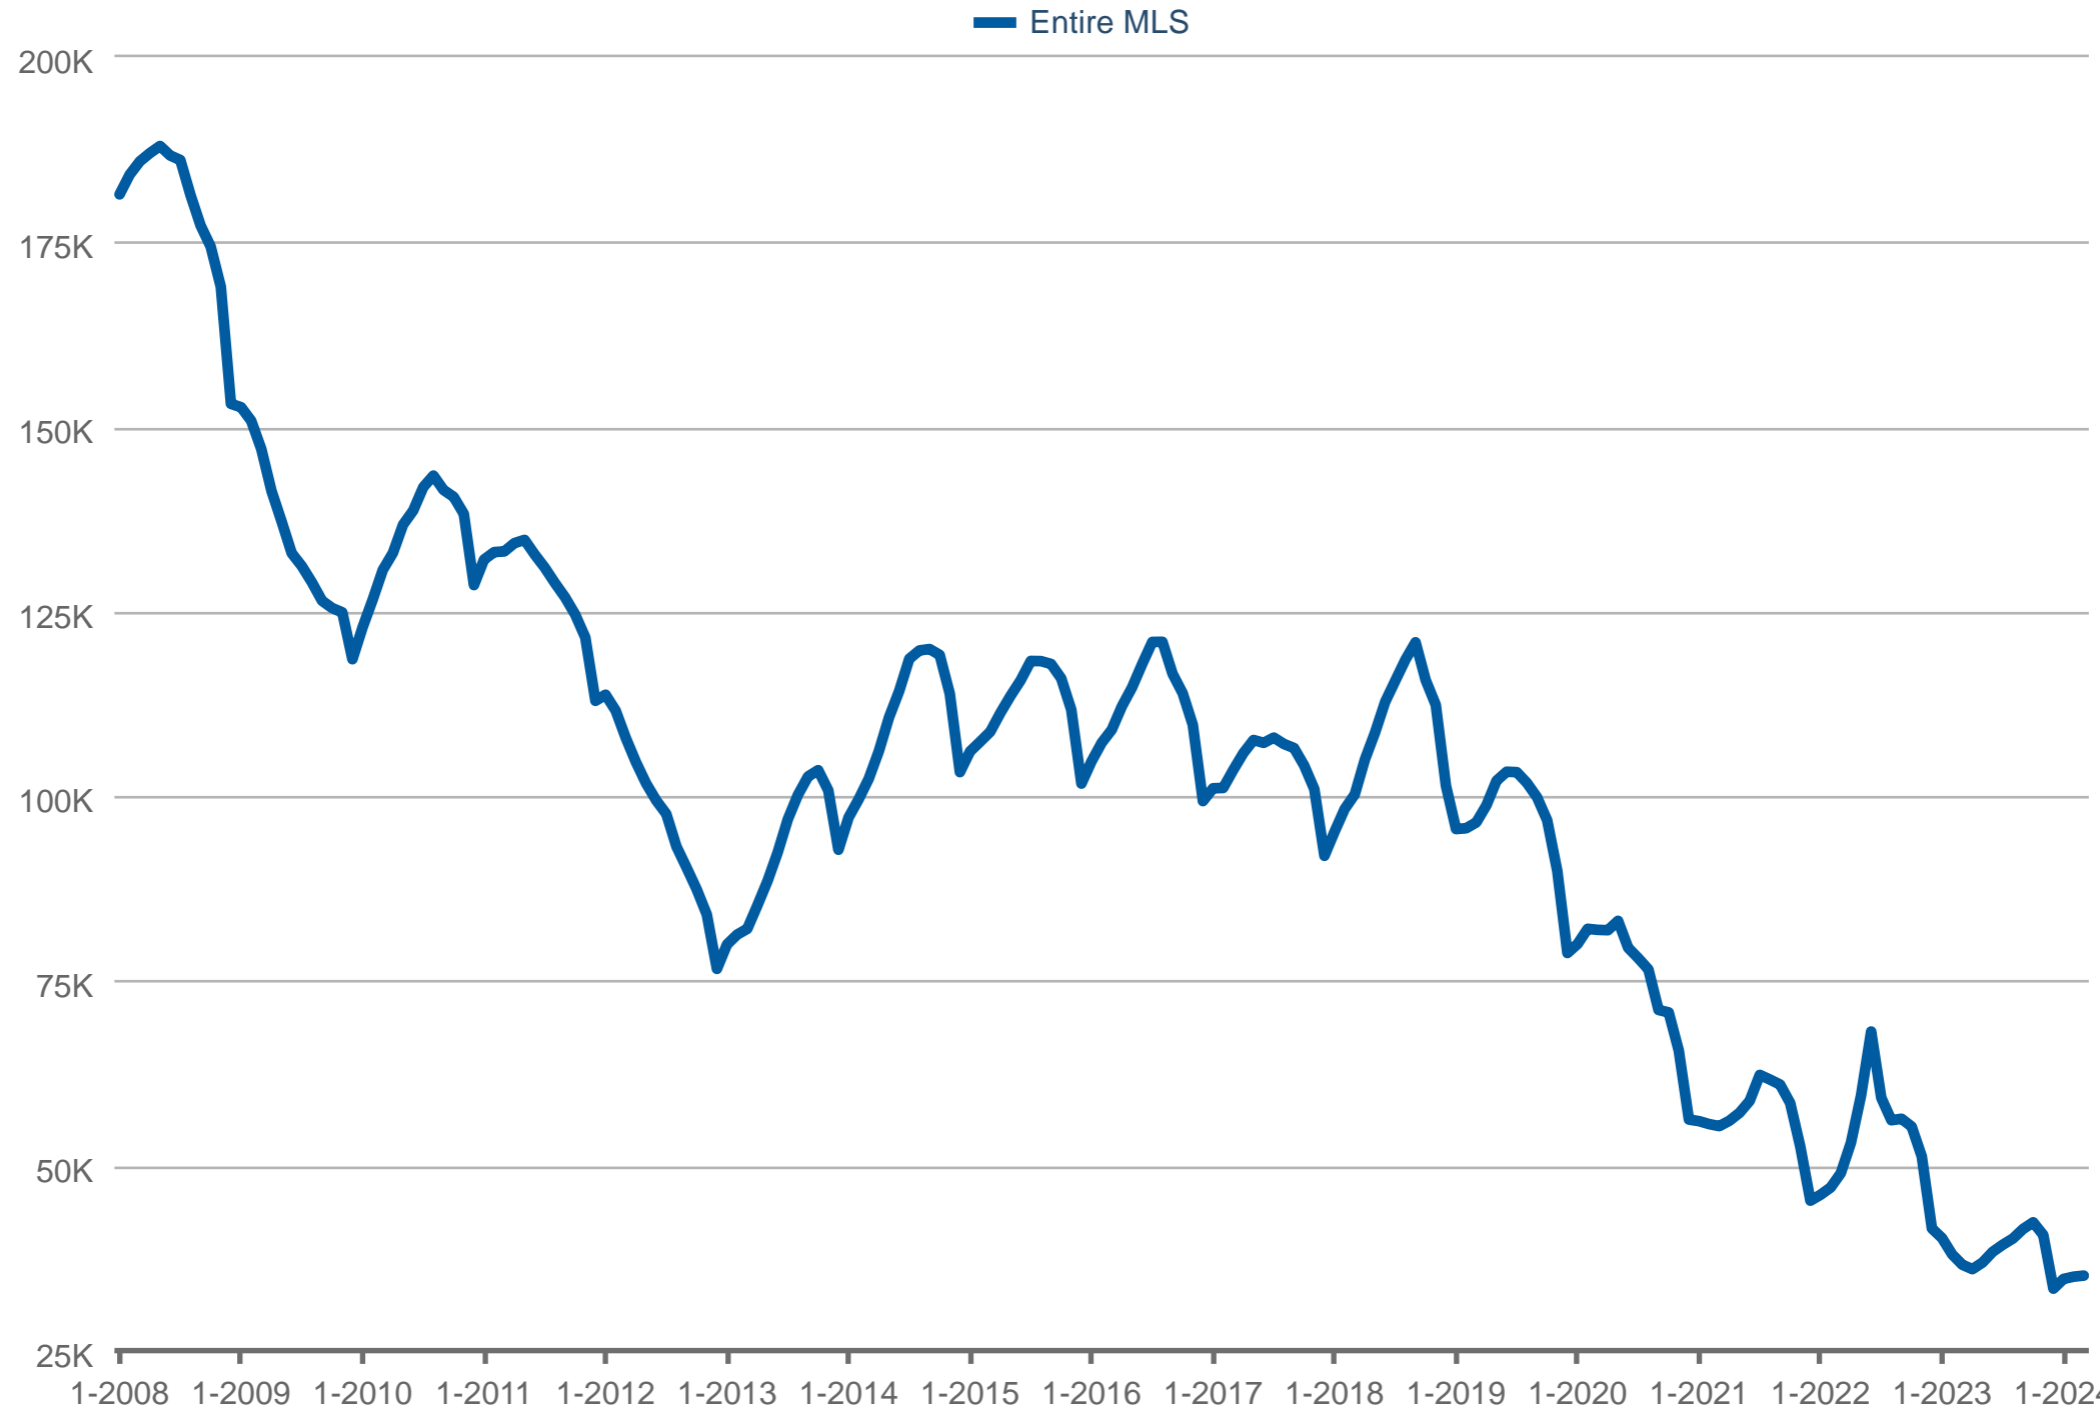

Active Listings

Entire MLS: Residential

Each data point is one month of activity. Data is from April 27, 2024.