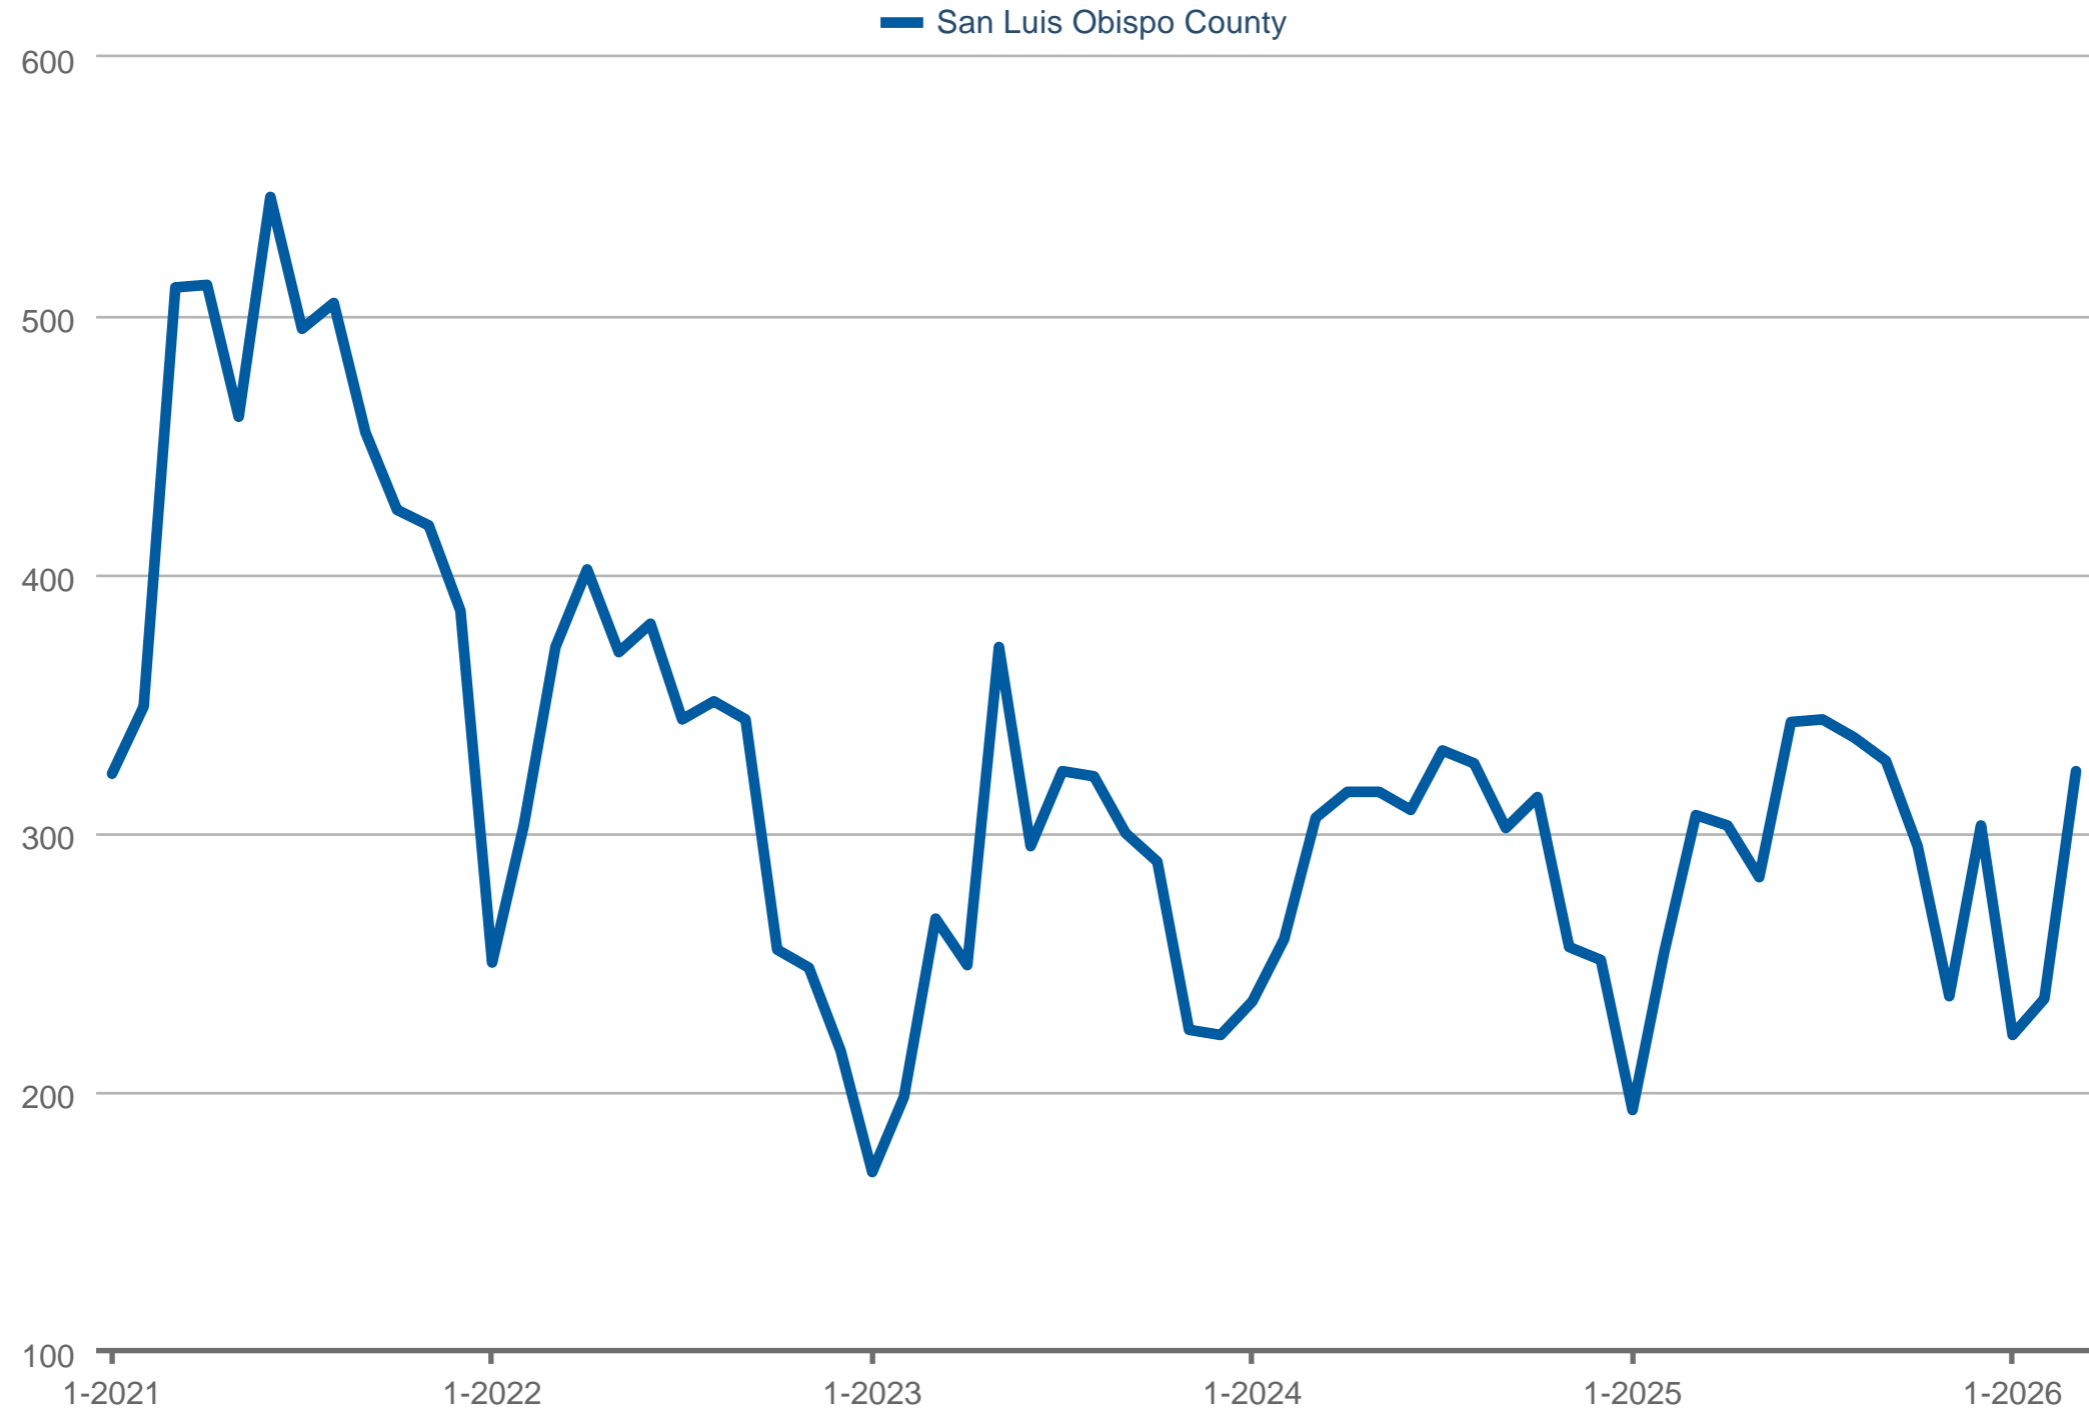

Closed Sales

San Luis Obispo County

Each data point is one month of activity. Data is from April 15, 2026.

All data is from the California Regional Multiple Listing Service, INC. InfoSparks © 2026 ShowingTime Plus, LLC.