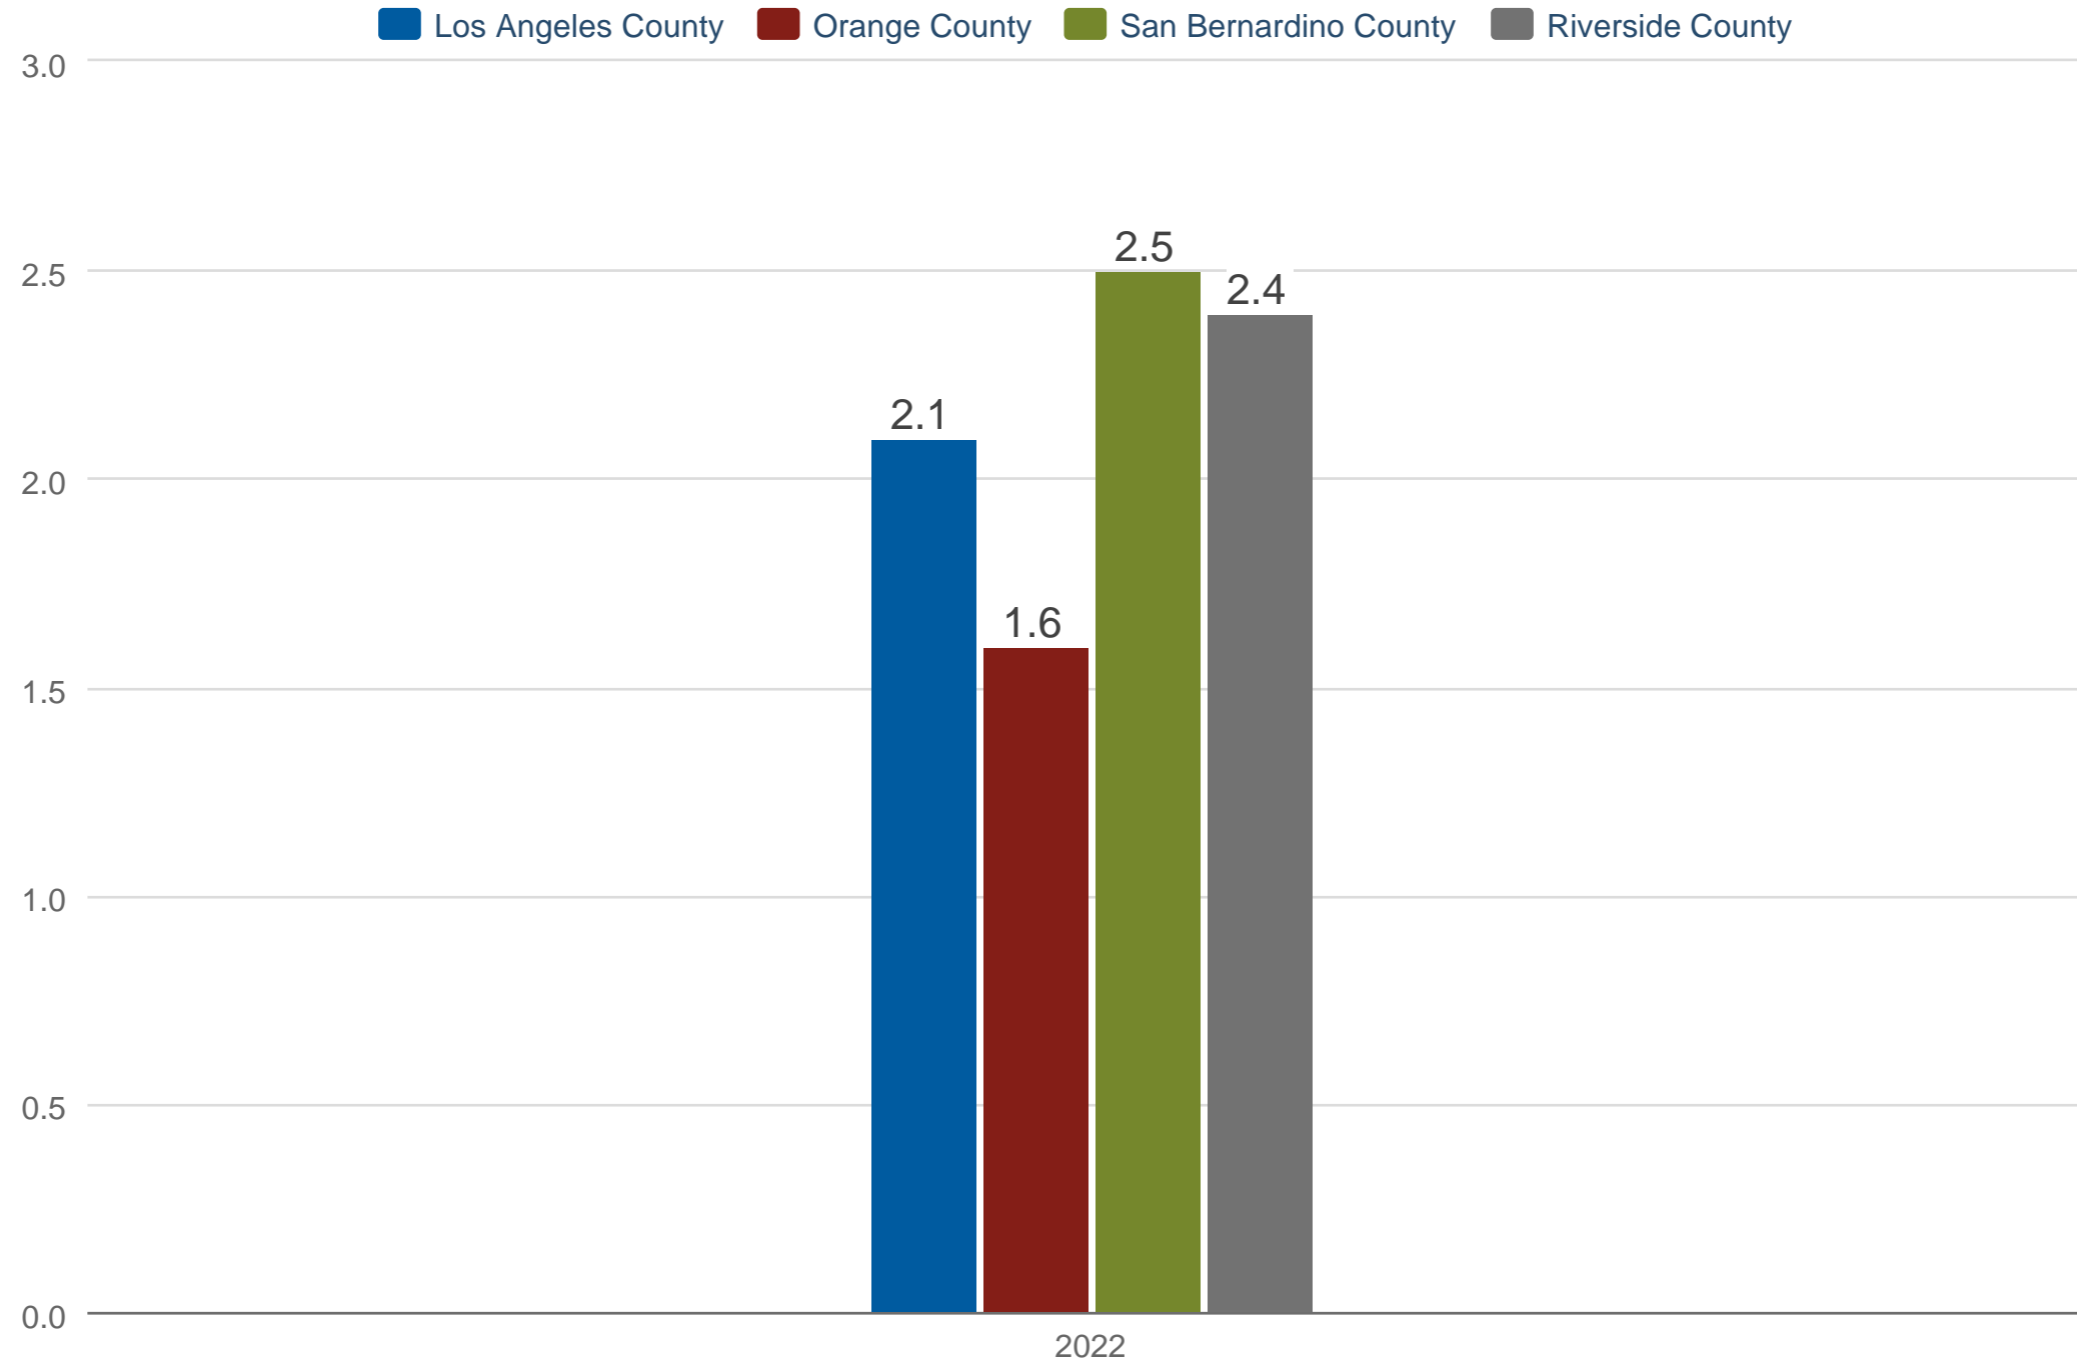

### December Inventory Months Supply

Los Angeles County & Orange County & San Bernardino County & Riverside County: 2 Bathrooms & 3 Bathrooms & 4 Bathrooms or More,  
2 Bedrooms & 3 Bedrooms & 4 Bedrooms or More, Single Family & Condominium & Townhouse

Each data point is one month of activity. Data is from January 1, 2023.