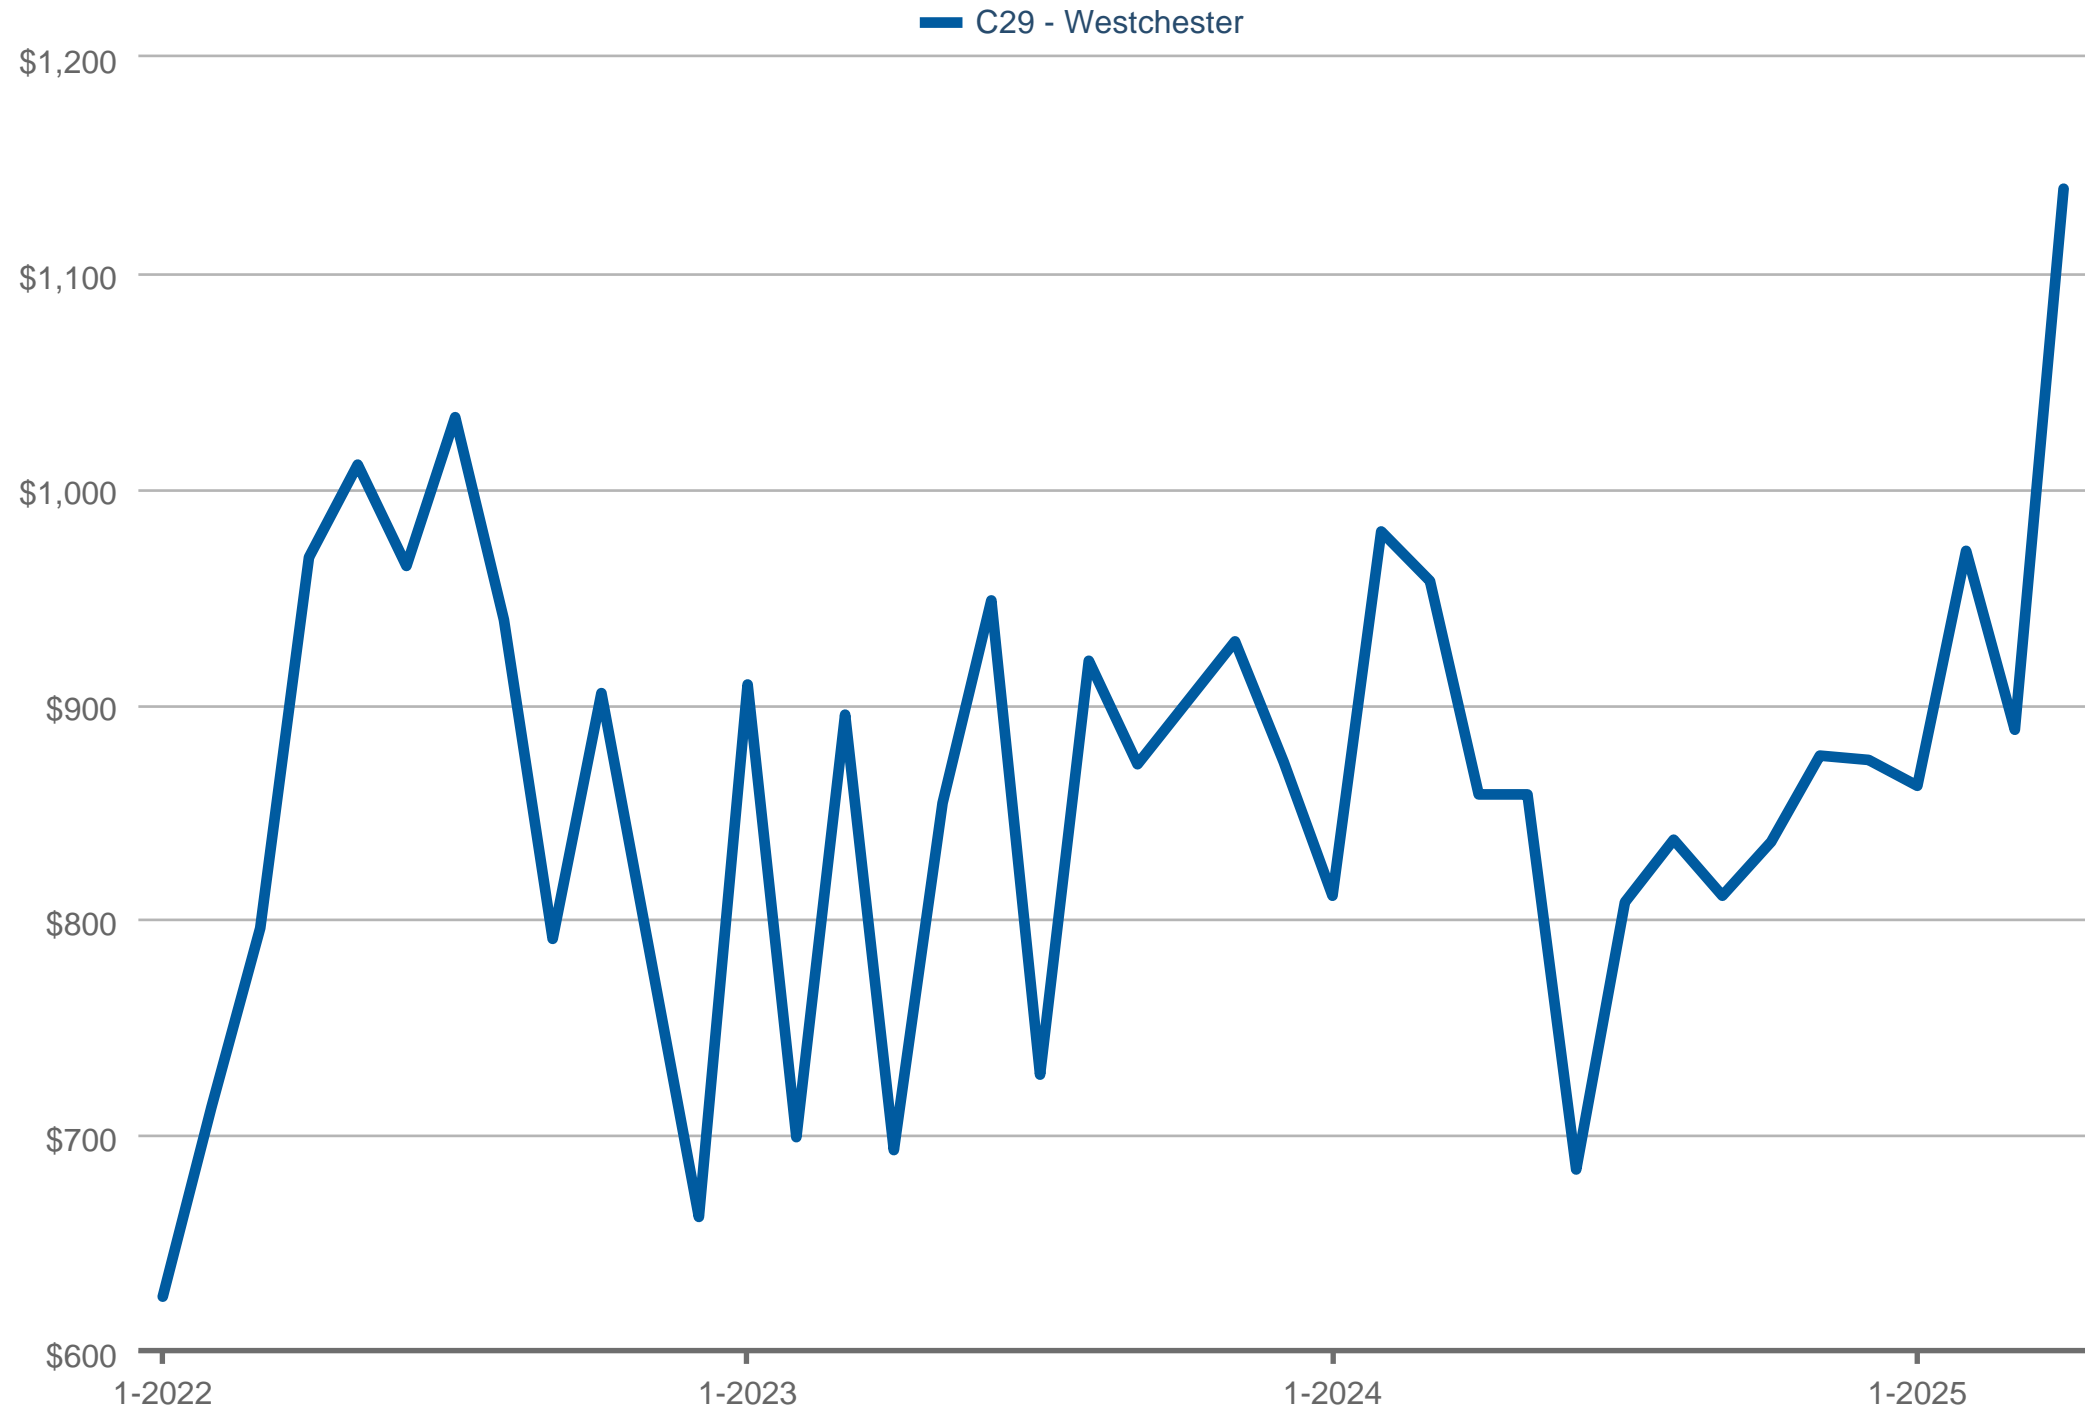

Tracy Thrower (CA DRE #01712960)

Associate Broker - Silicon Beach Properties brokered by eXp Realty

Cell: call/text 424.229.1634

www.HomesForSaleBeachCities.com

Median Price Per Square Foot

C29 - Westchester: 4 Bathrooms or More, Residential, Single Family

Each data point is one month of activity. Data is from May 17, 2025.

All data is from the California Regional Multiple Listing Service, INC. InfoSparks © 2025 ShowingTime Plus, LLC.