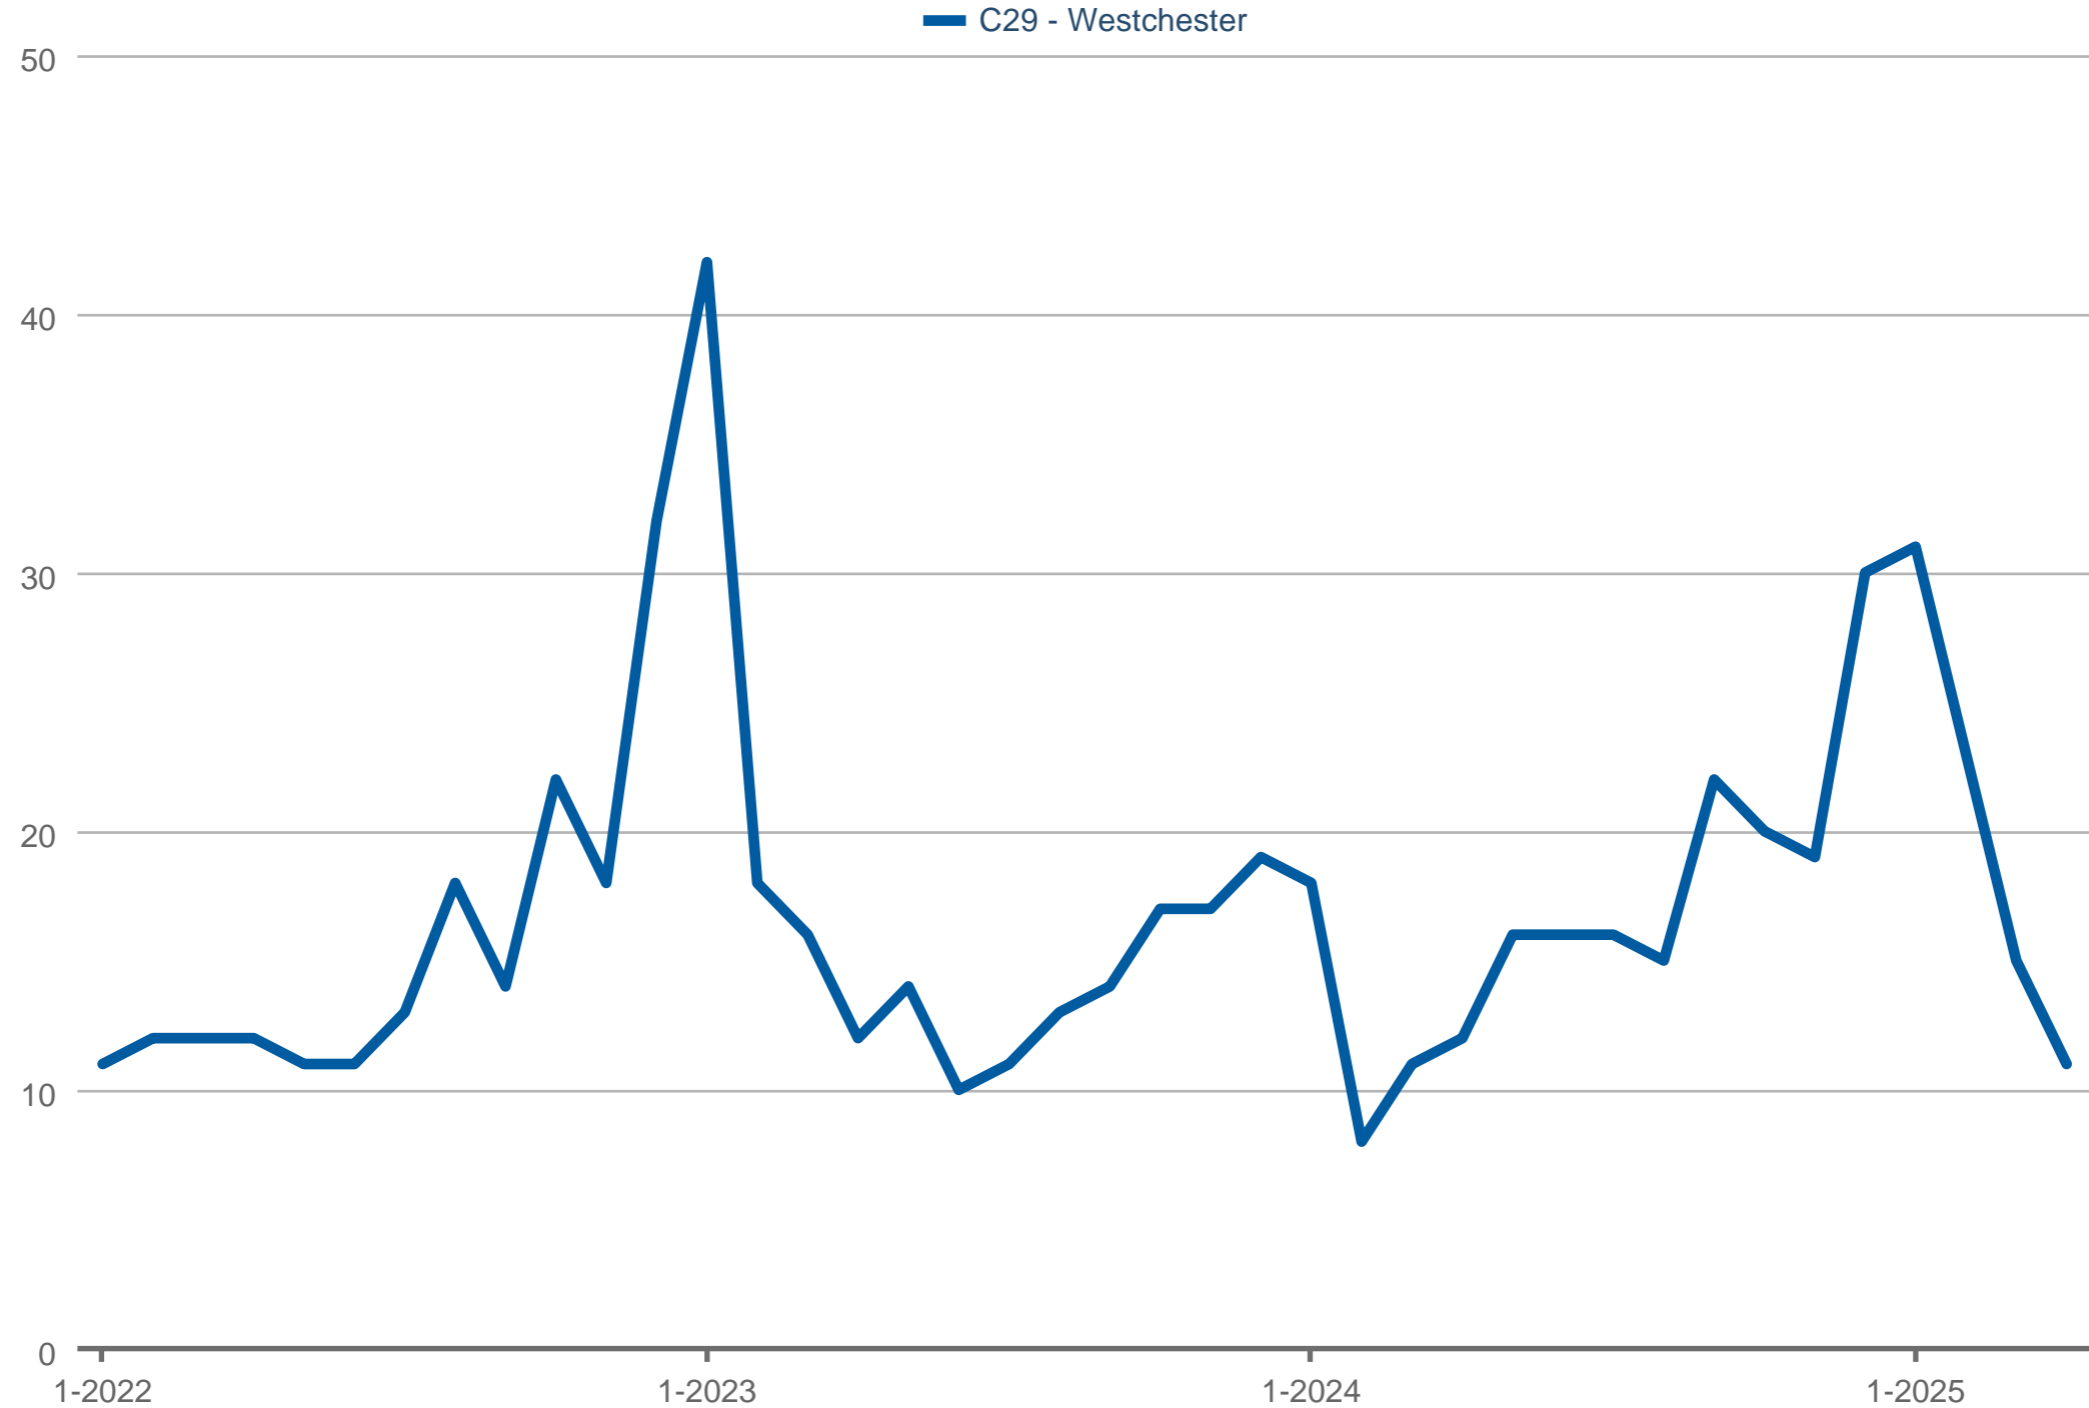

### Median Days on Market

C29 - Westchester: Residential

Each data point is one month of activity. Data is from May 17, 2025.

All data is from the California Regional Multiple Listing Service, INC. InfoSparks © 2025 ShowingTime Plus, LLC.