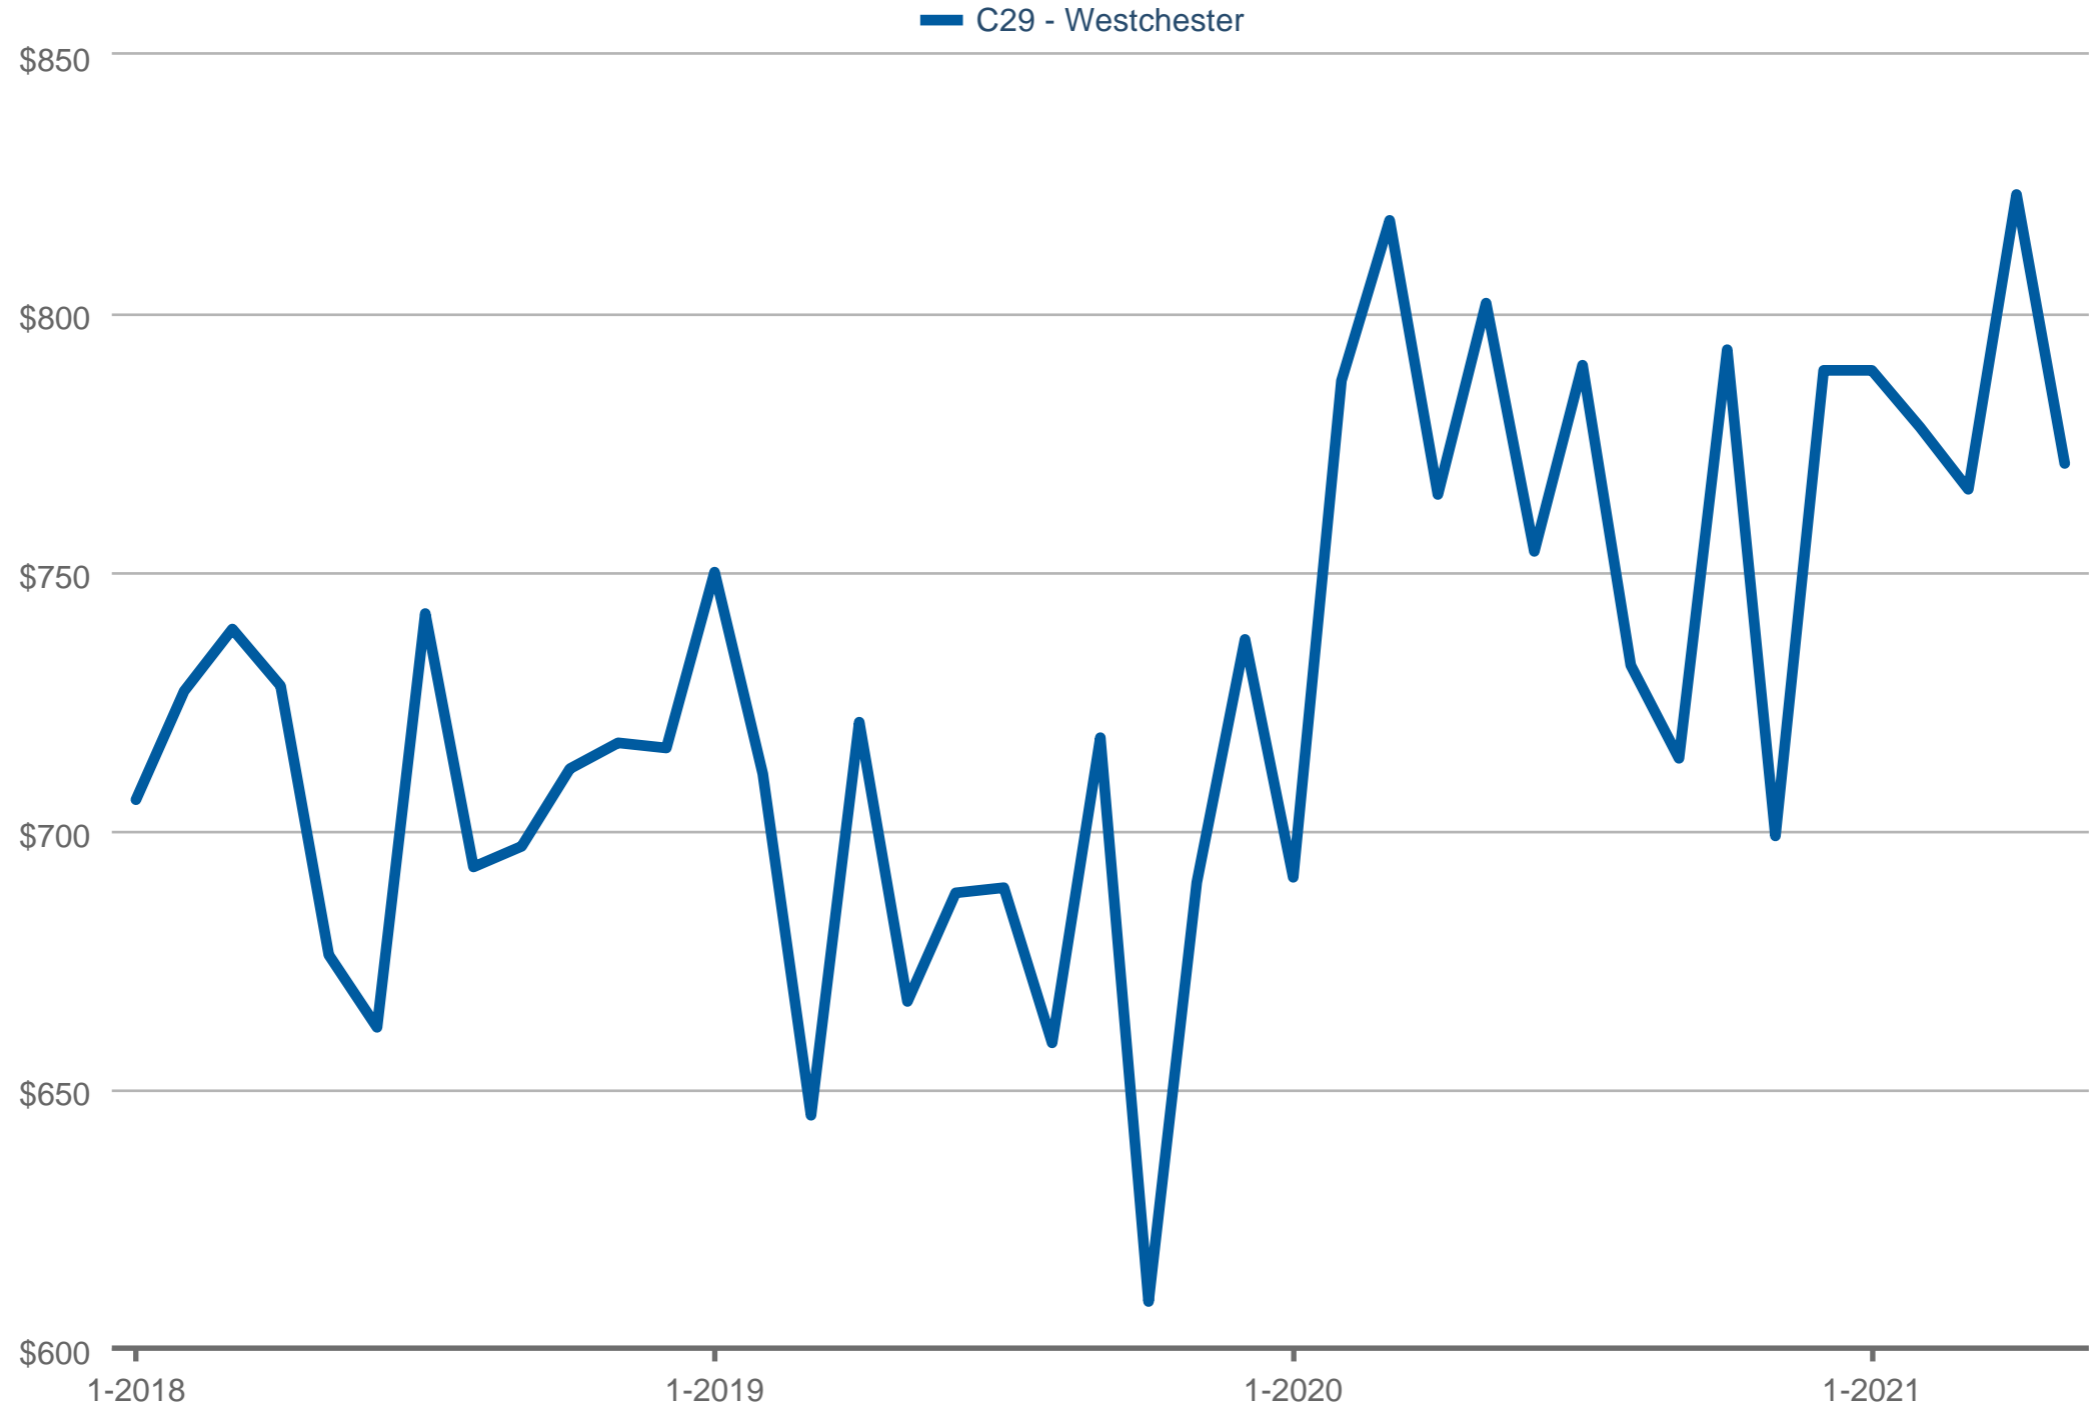

buy. sell. residential in silicon beach

Median Price Per Square Foot

Each data point is one month of activity. Data is from June 21, 2021.