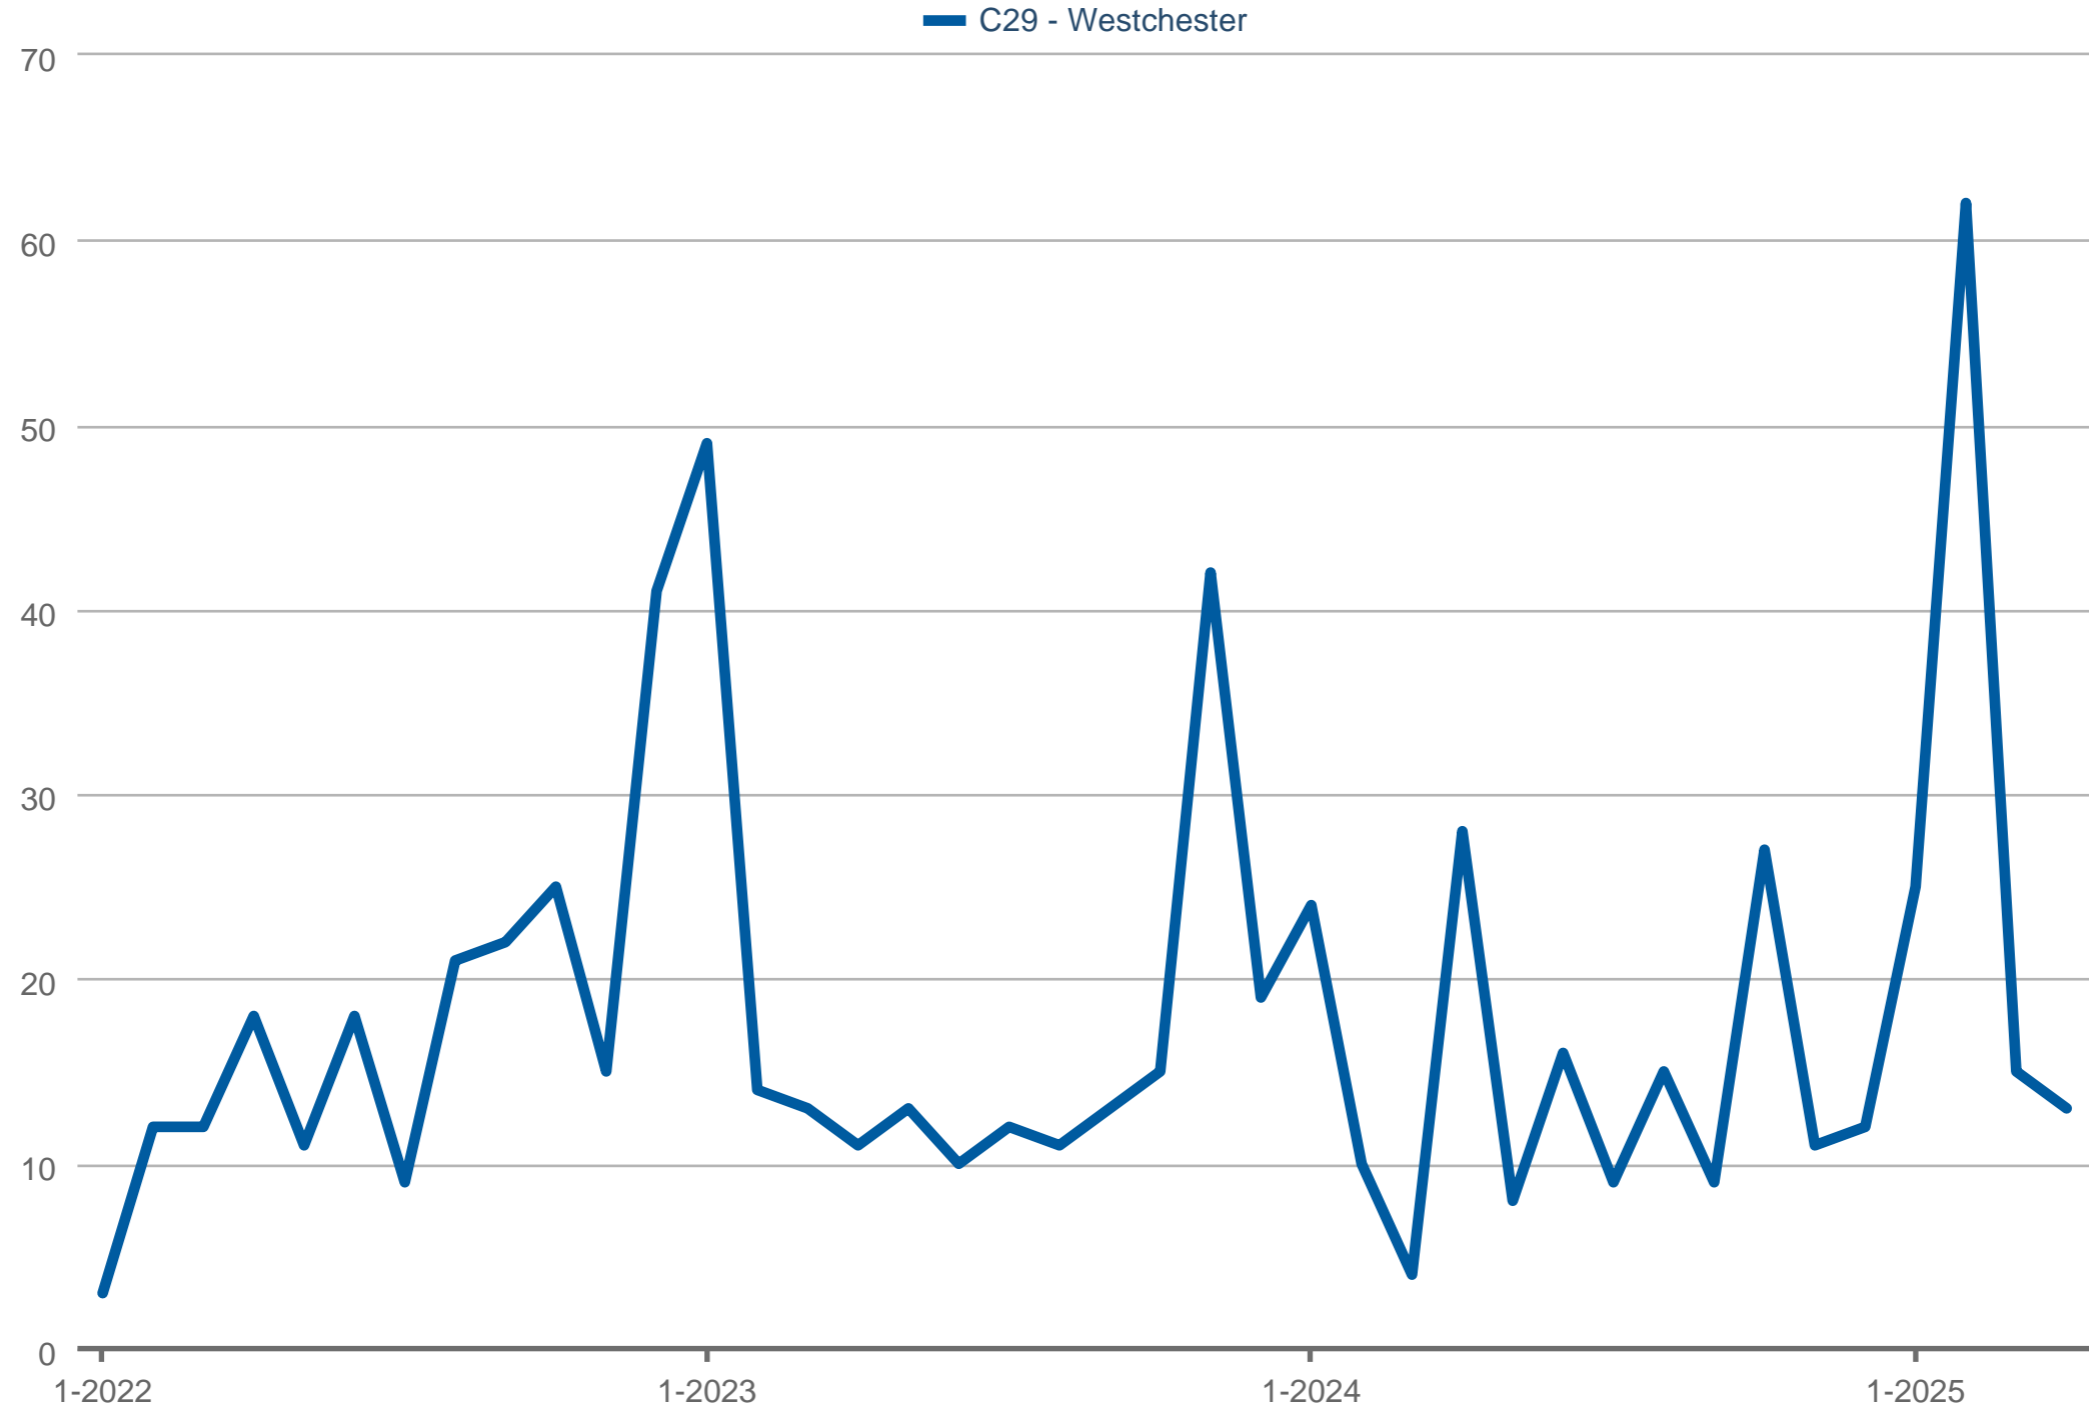

Tracy Thrower (CA DRE #01712960)

Associate Broker - Silicon Beach Properties brokered by eXp Realty

Cell: call/text 424.229.1634

www.HomesForSaleBeachCities.com

Median Days on Market

C29 - Westchester: 3 Bathrooms, Residential, Single Family

Each data point is one month of activity. Data is from May 17, 2025.