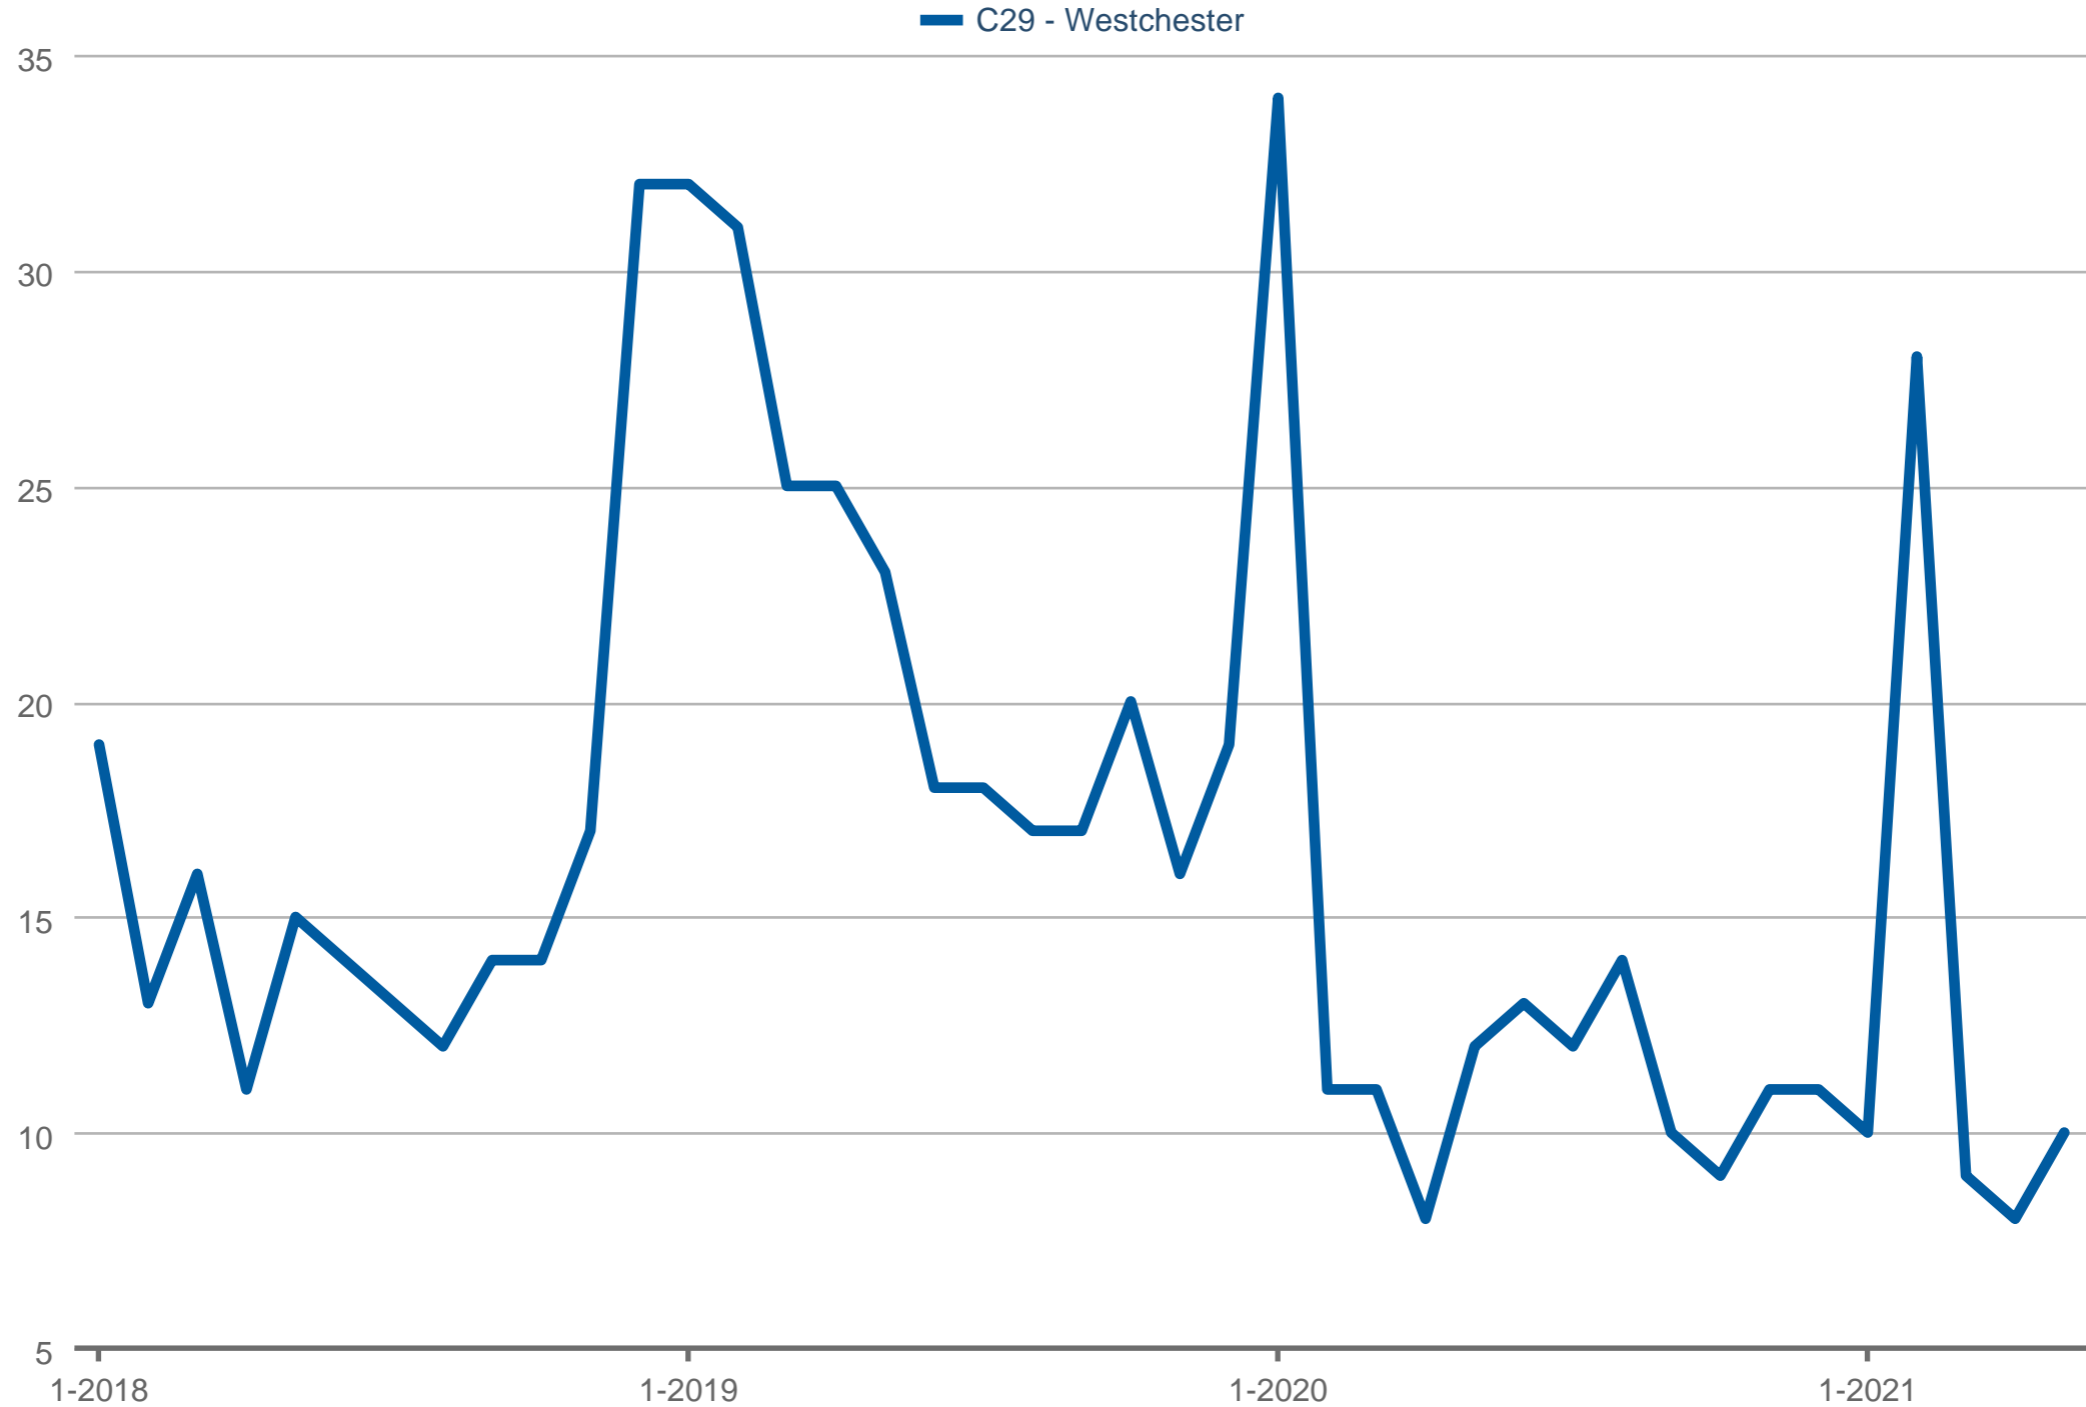

buy. sell. residential in silicon beach

Median Days on Market

C29 - Westchester

Each data point is one month of activity. Data is from June 21, 2021.

All data is from the California Regional Multiple Listing Service, INC. InfoSparks © 2021 ShowingTime.