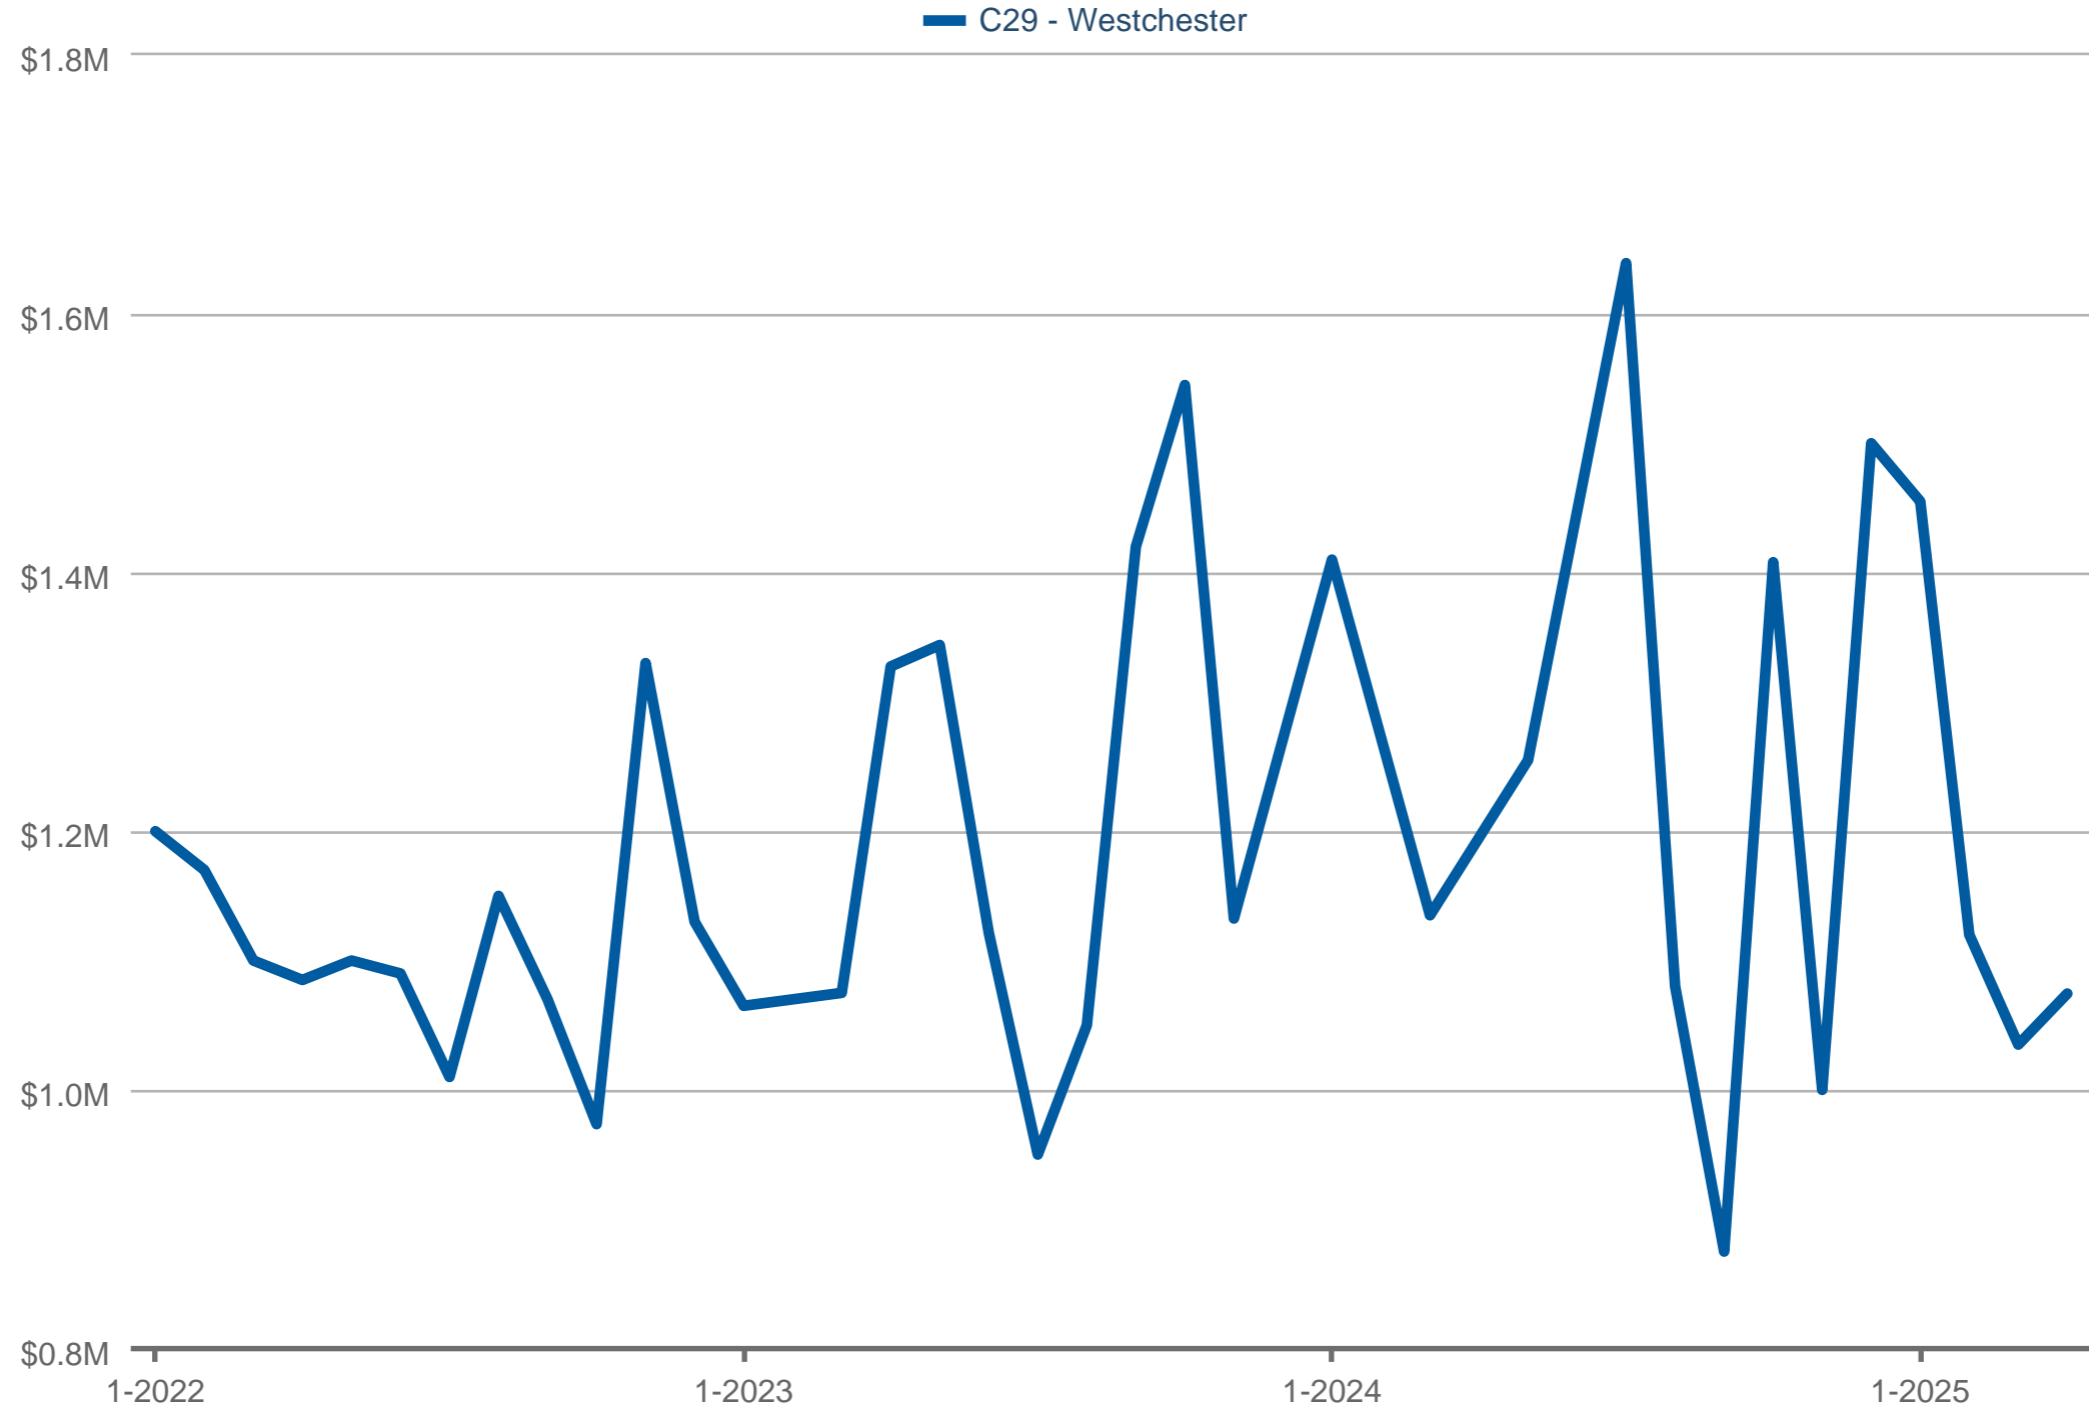

Tracy Thrower (CA DRE #01712960)

Associate Broker - Silicon Beach Properties brokered by eXp Realty

Cell: call/text 424.229.1634

www.HomesForSaleBeachCities.com

Median Sales Price

C29 - Westchester: 2 Bedrooms, Residential, Single Family

Each data point is one month of activity. Data is from May 17, 2025.