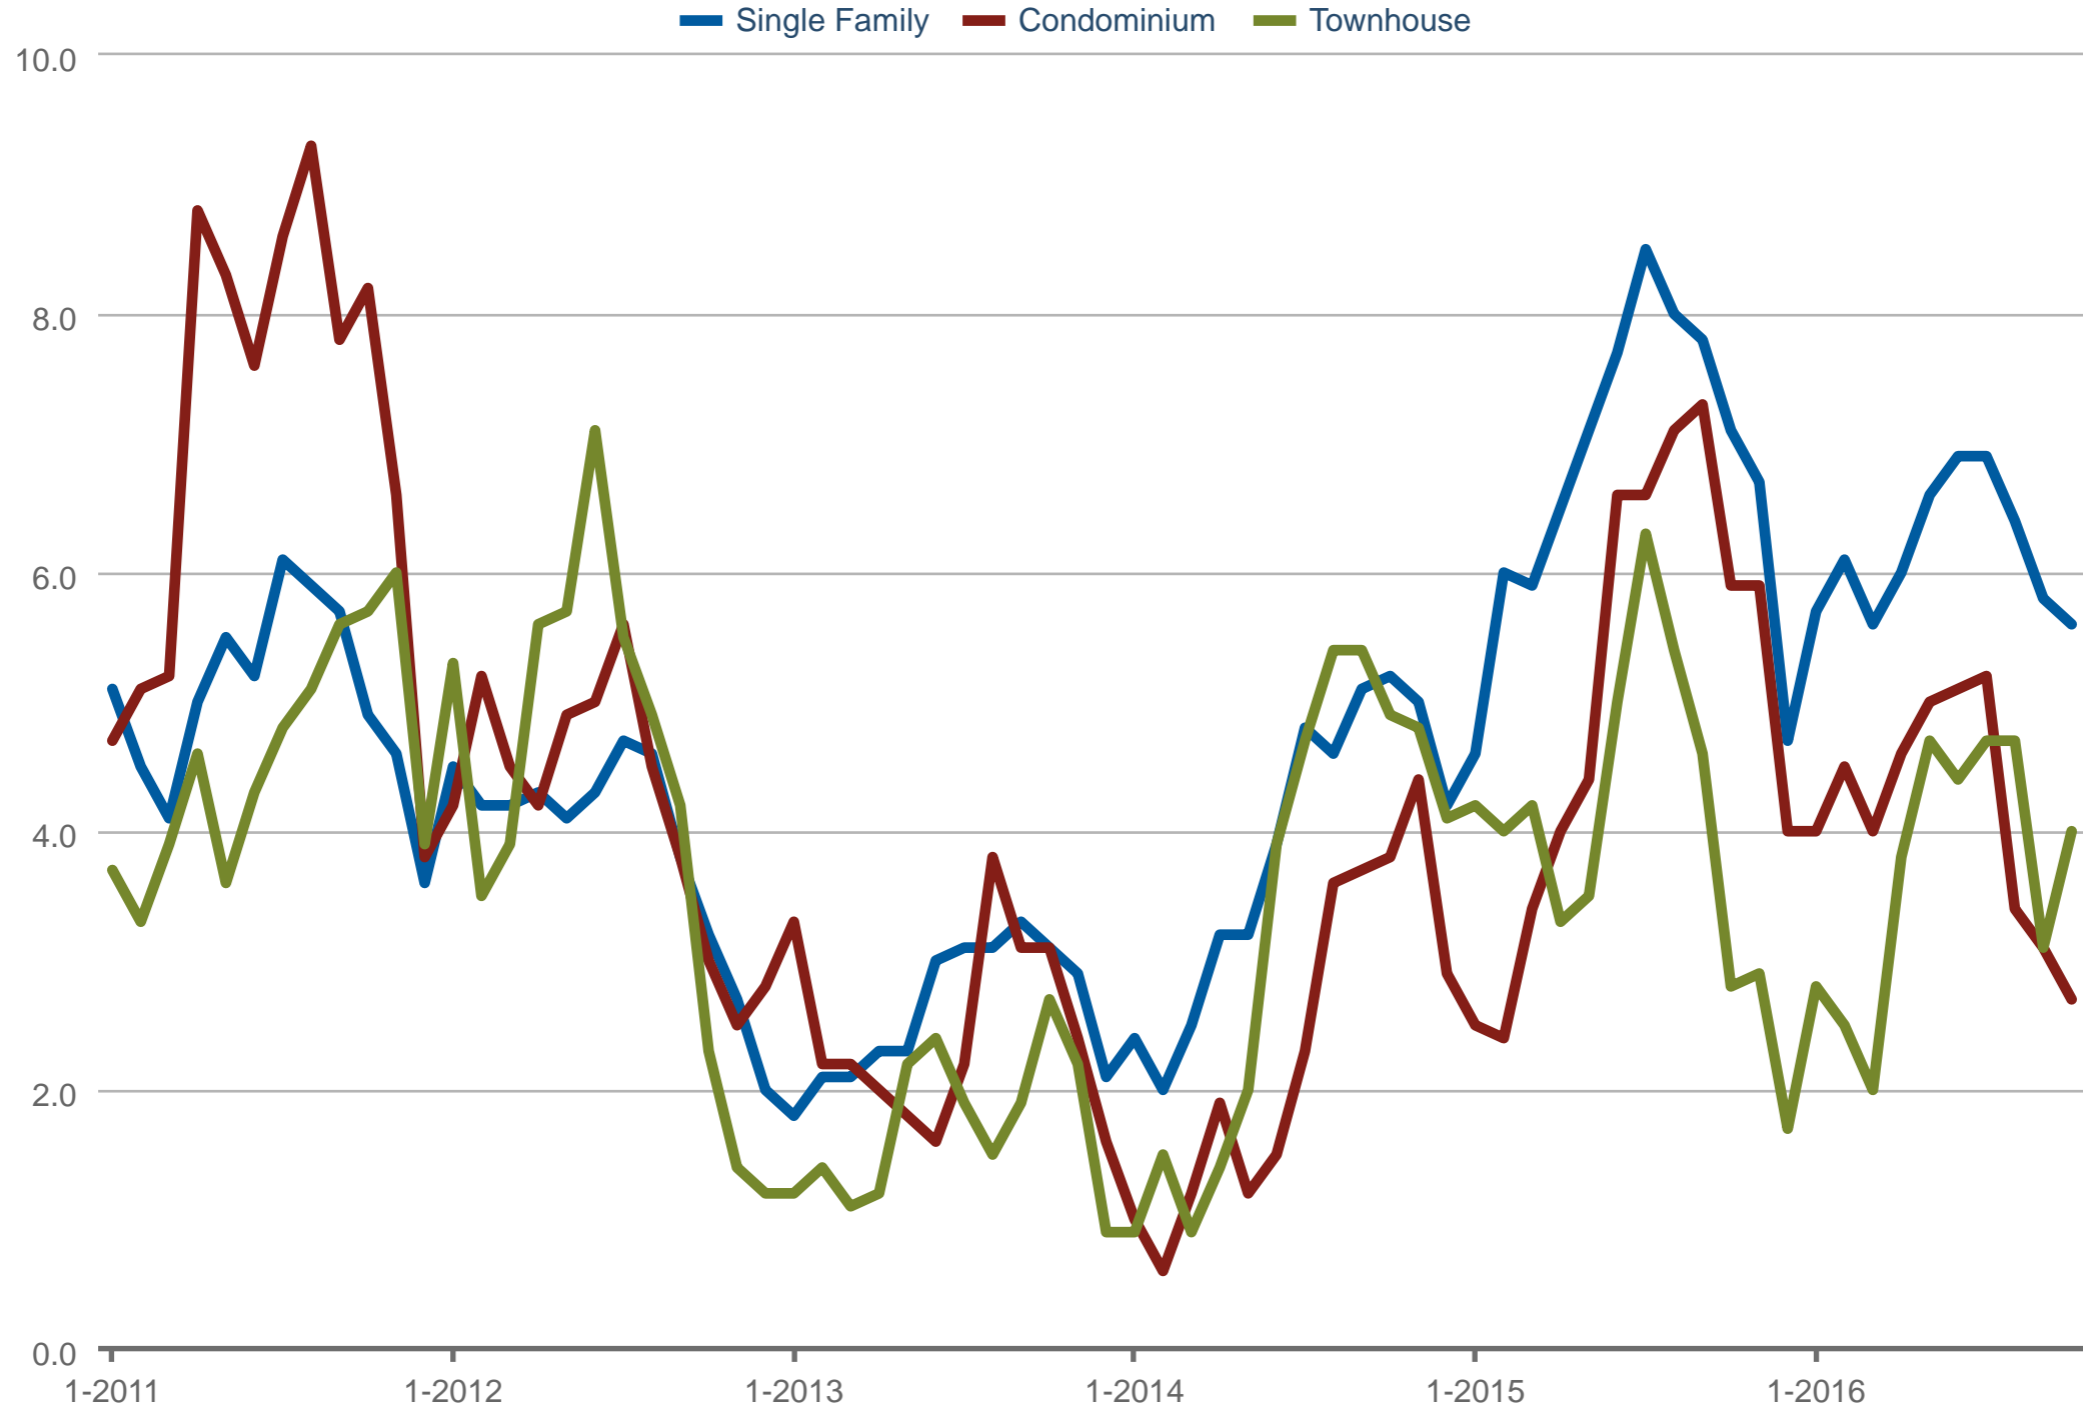

### Inventory Months Supply - By Property Types

Arcadia

Each data point is one month of activity. Data is from November 8, 2016.

All data is from the California Regional Multiple Listing Service, INC. InfoSparks © 2021 ShowingTime.