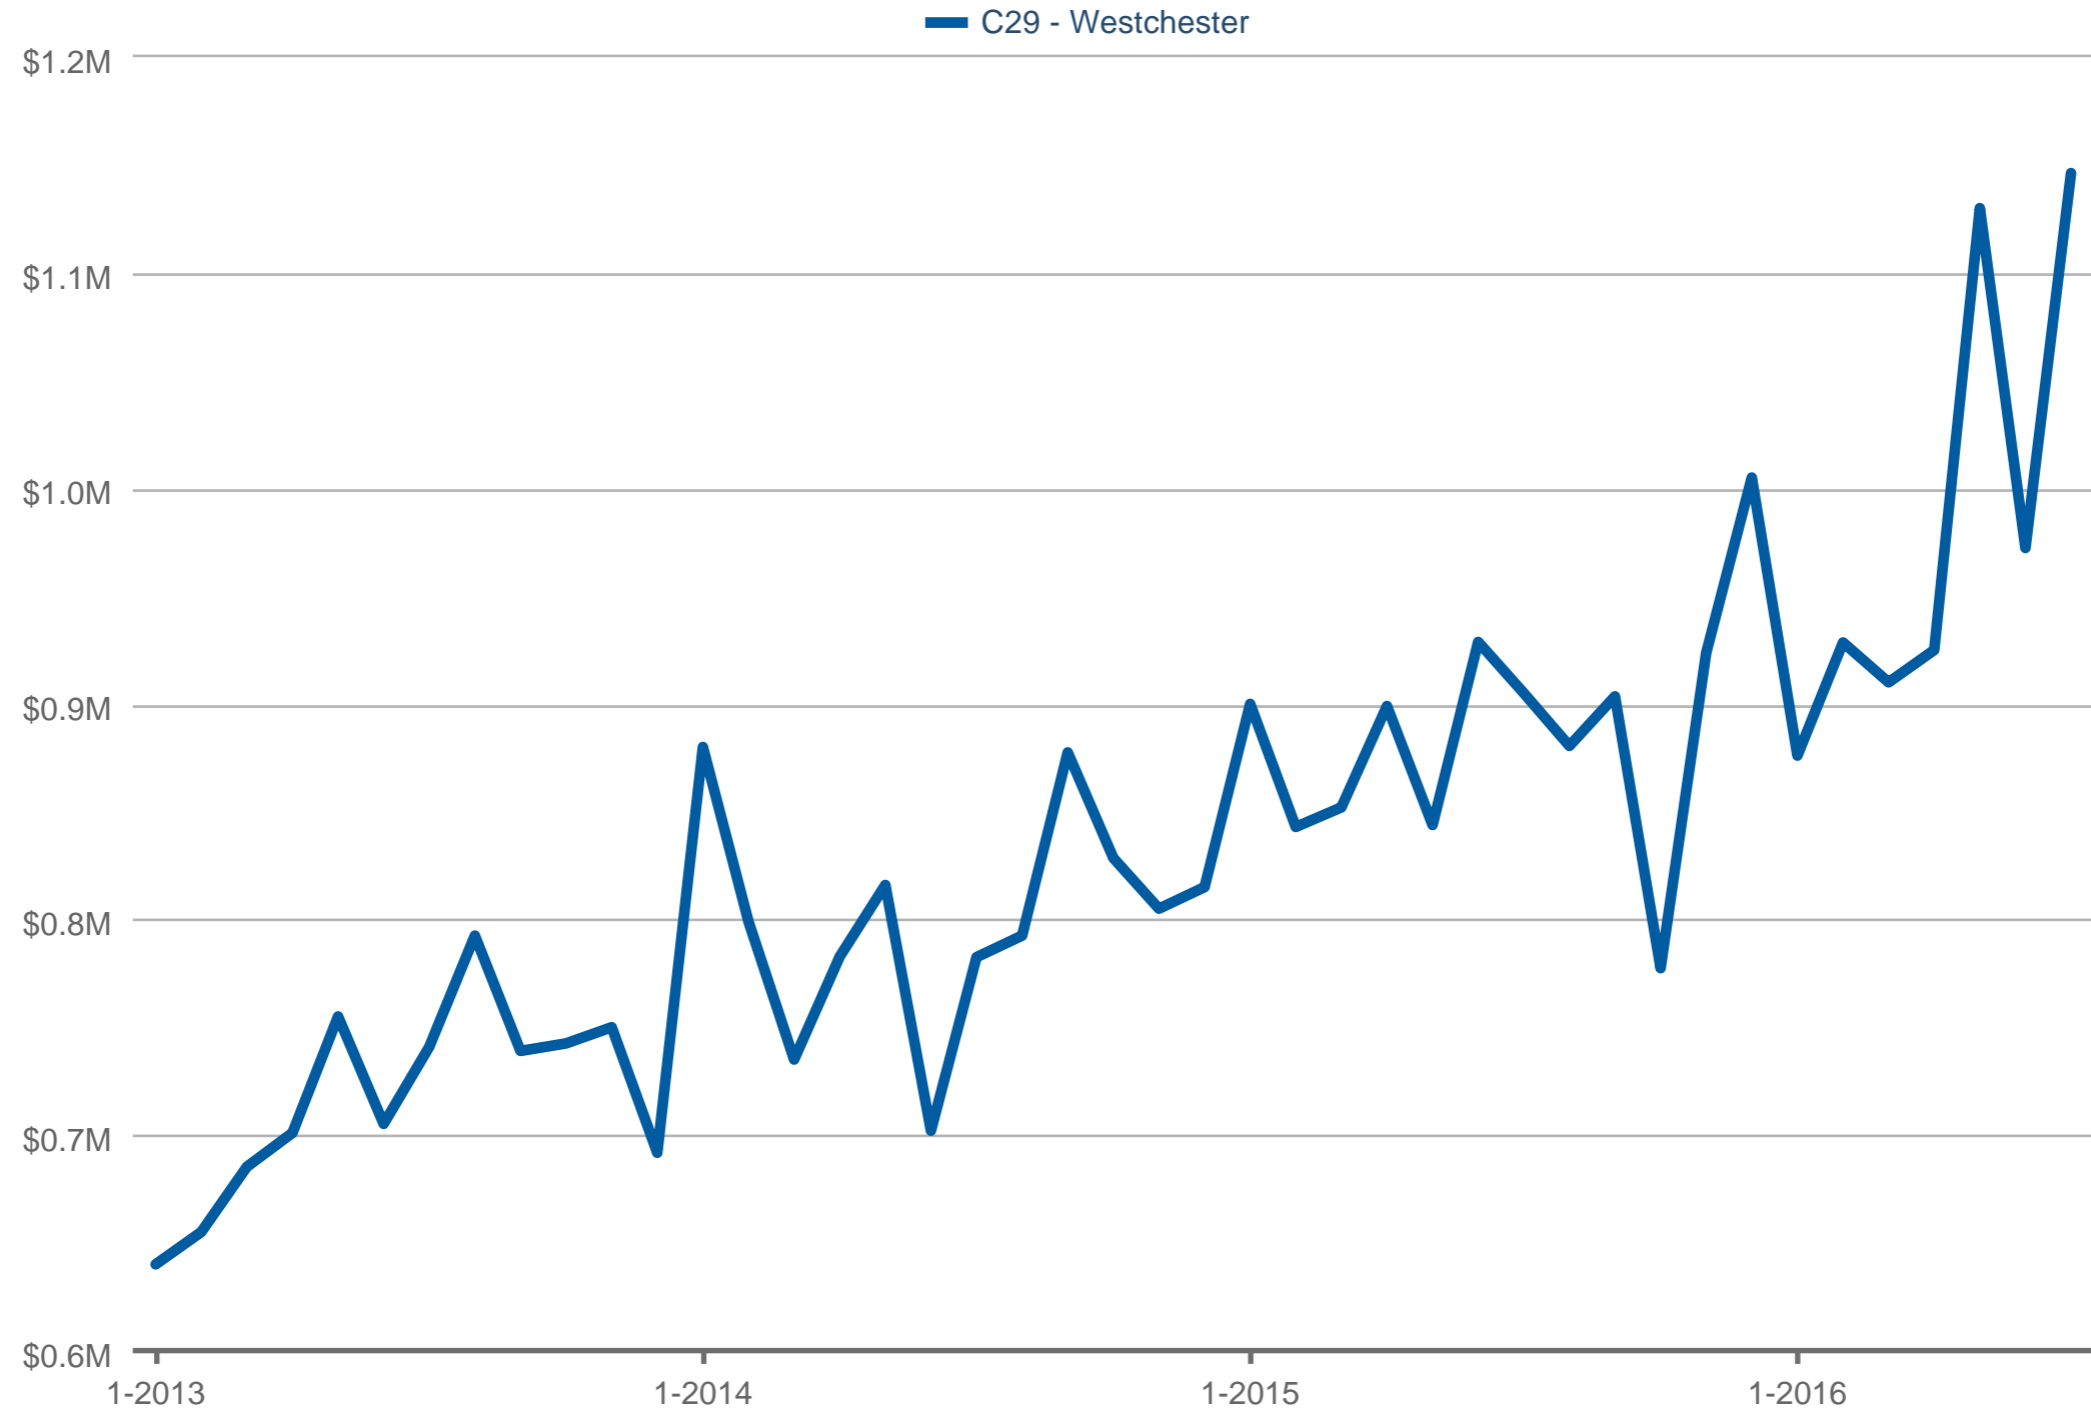

Tracy Thrower (CA DRE #01712960)

Associate Broker - Silicon Beach Properties brokered by eXp Realty

Cell: call/text 424.229.1634

www.HomesForSaleBeachCities.com

Median Sales Price

C29 - Westchester

Each data point is one month of activity. Data is from August 13, 2016.