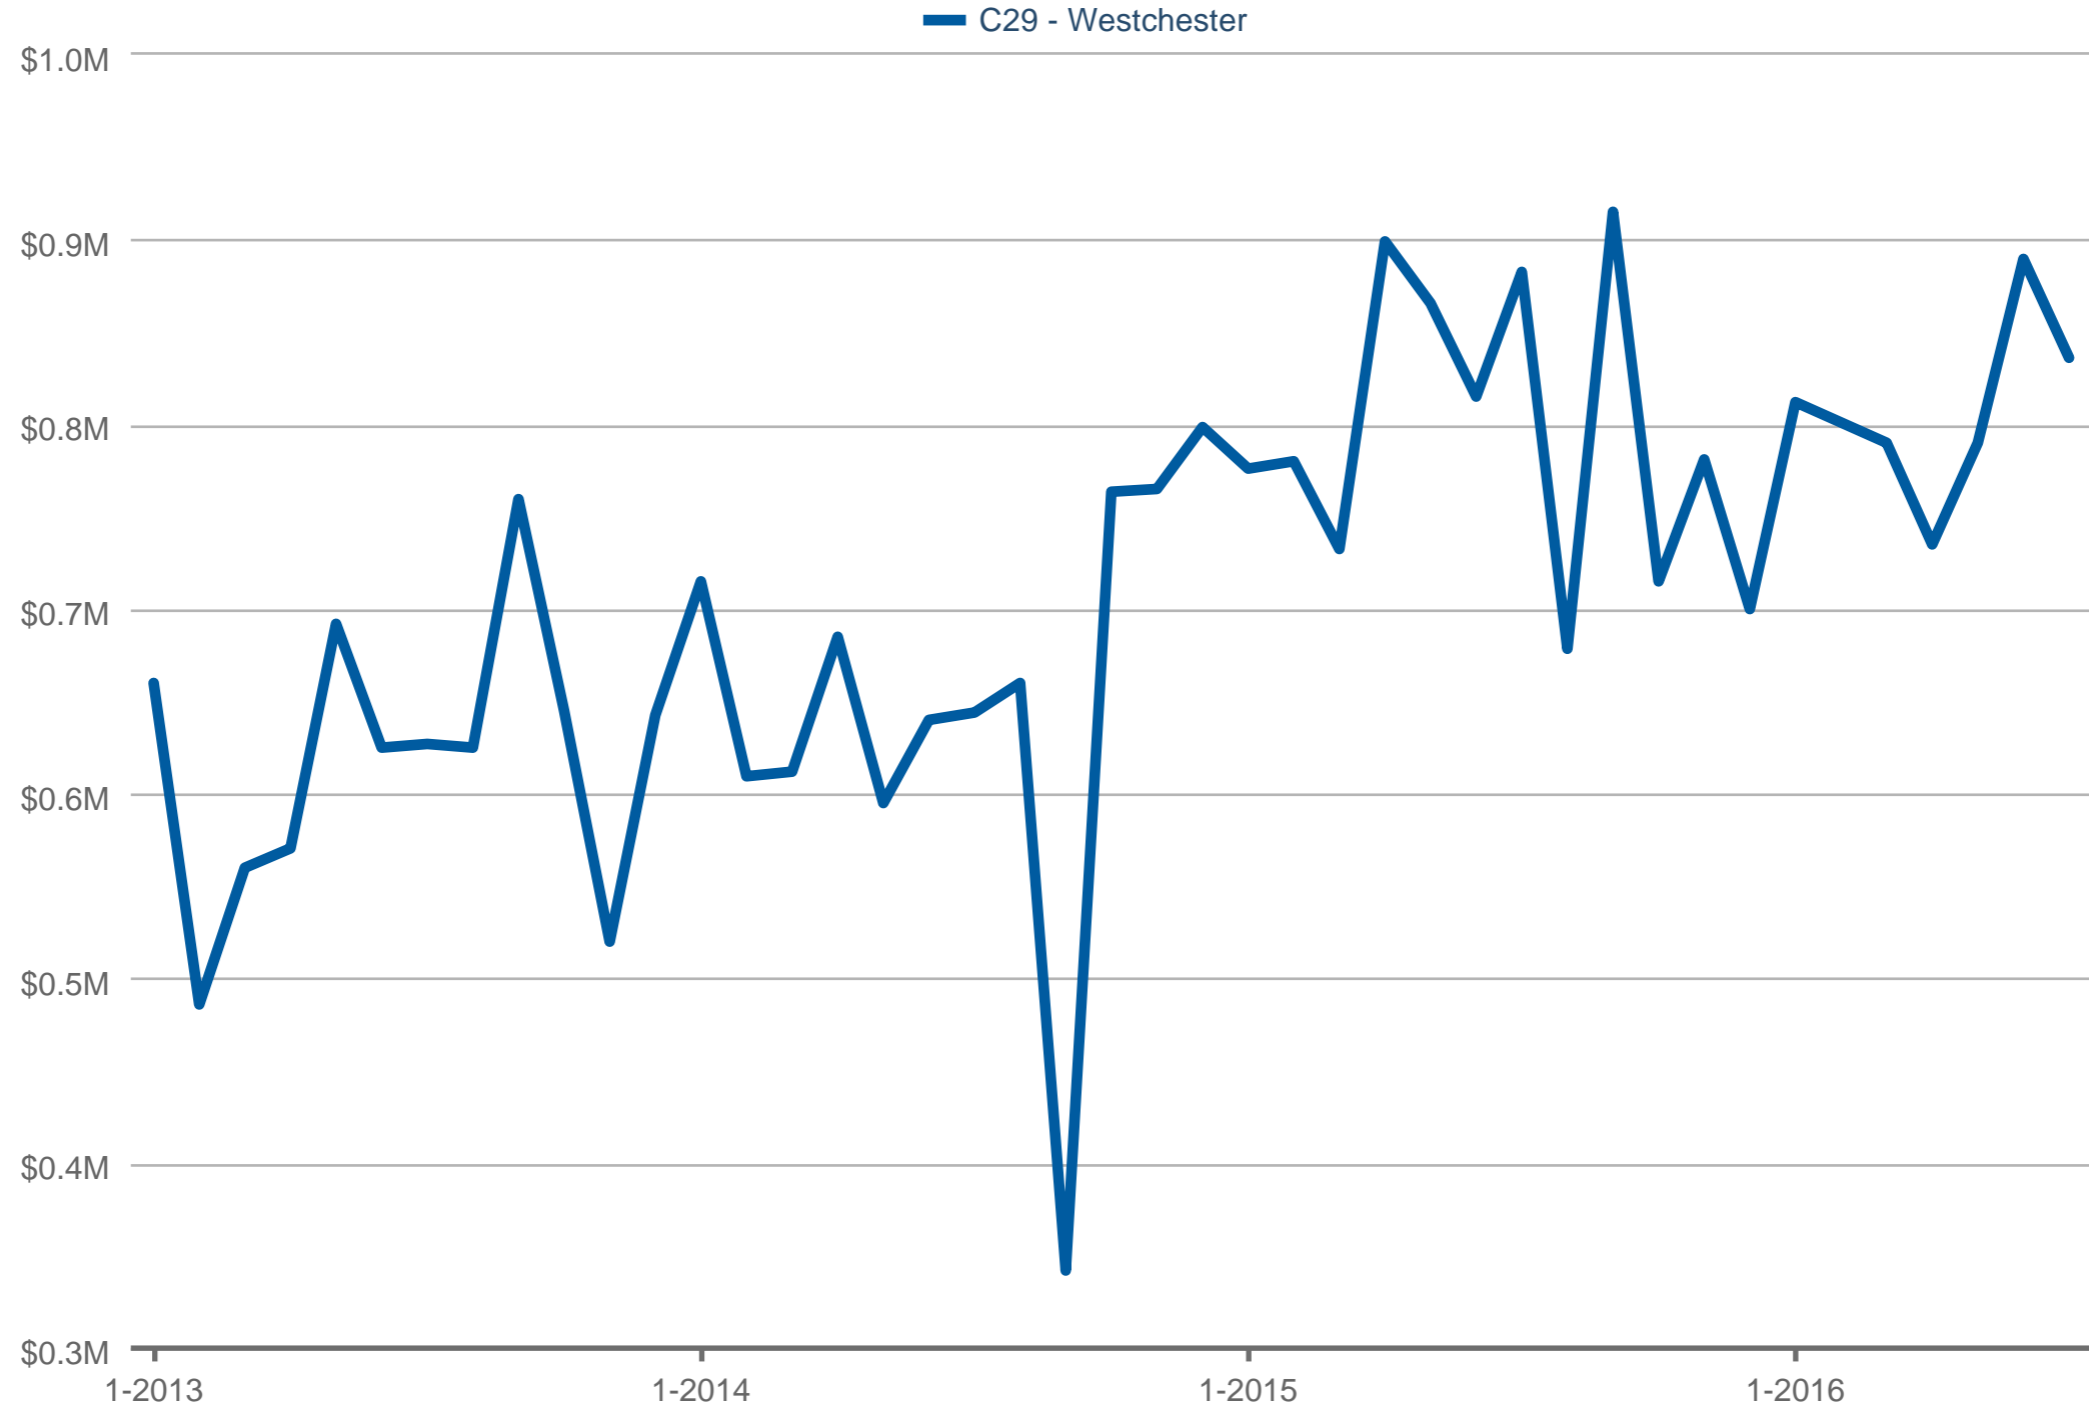

buy. sell. residential in silicon beach

Median Sales Price

C29 - Westchester: 2 Bedrooms, Single Family

Each data point is one month of activity. Data is from August 13, 2016.