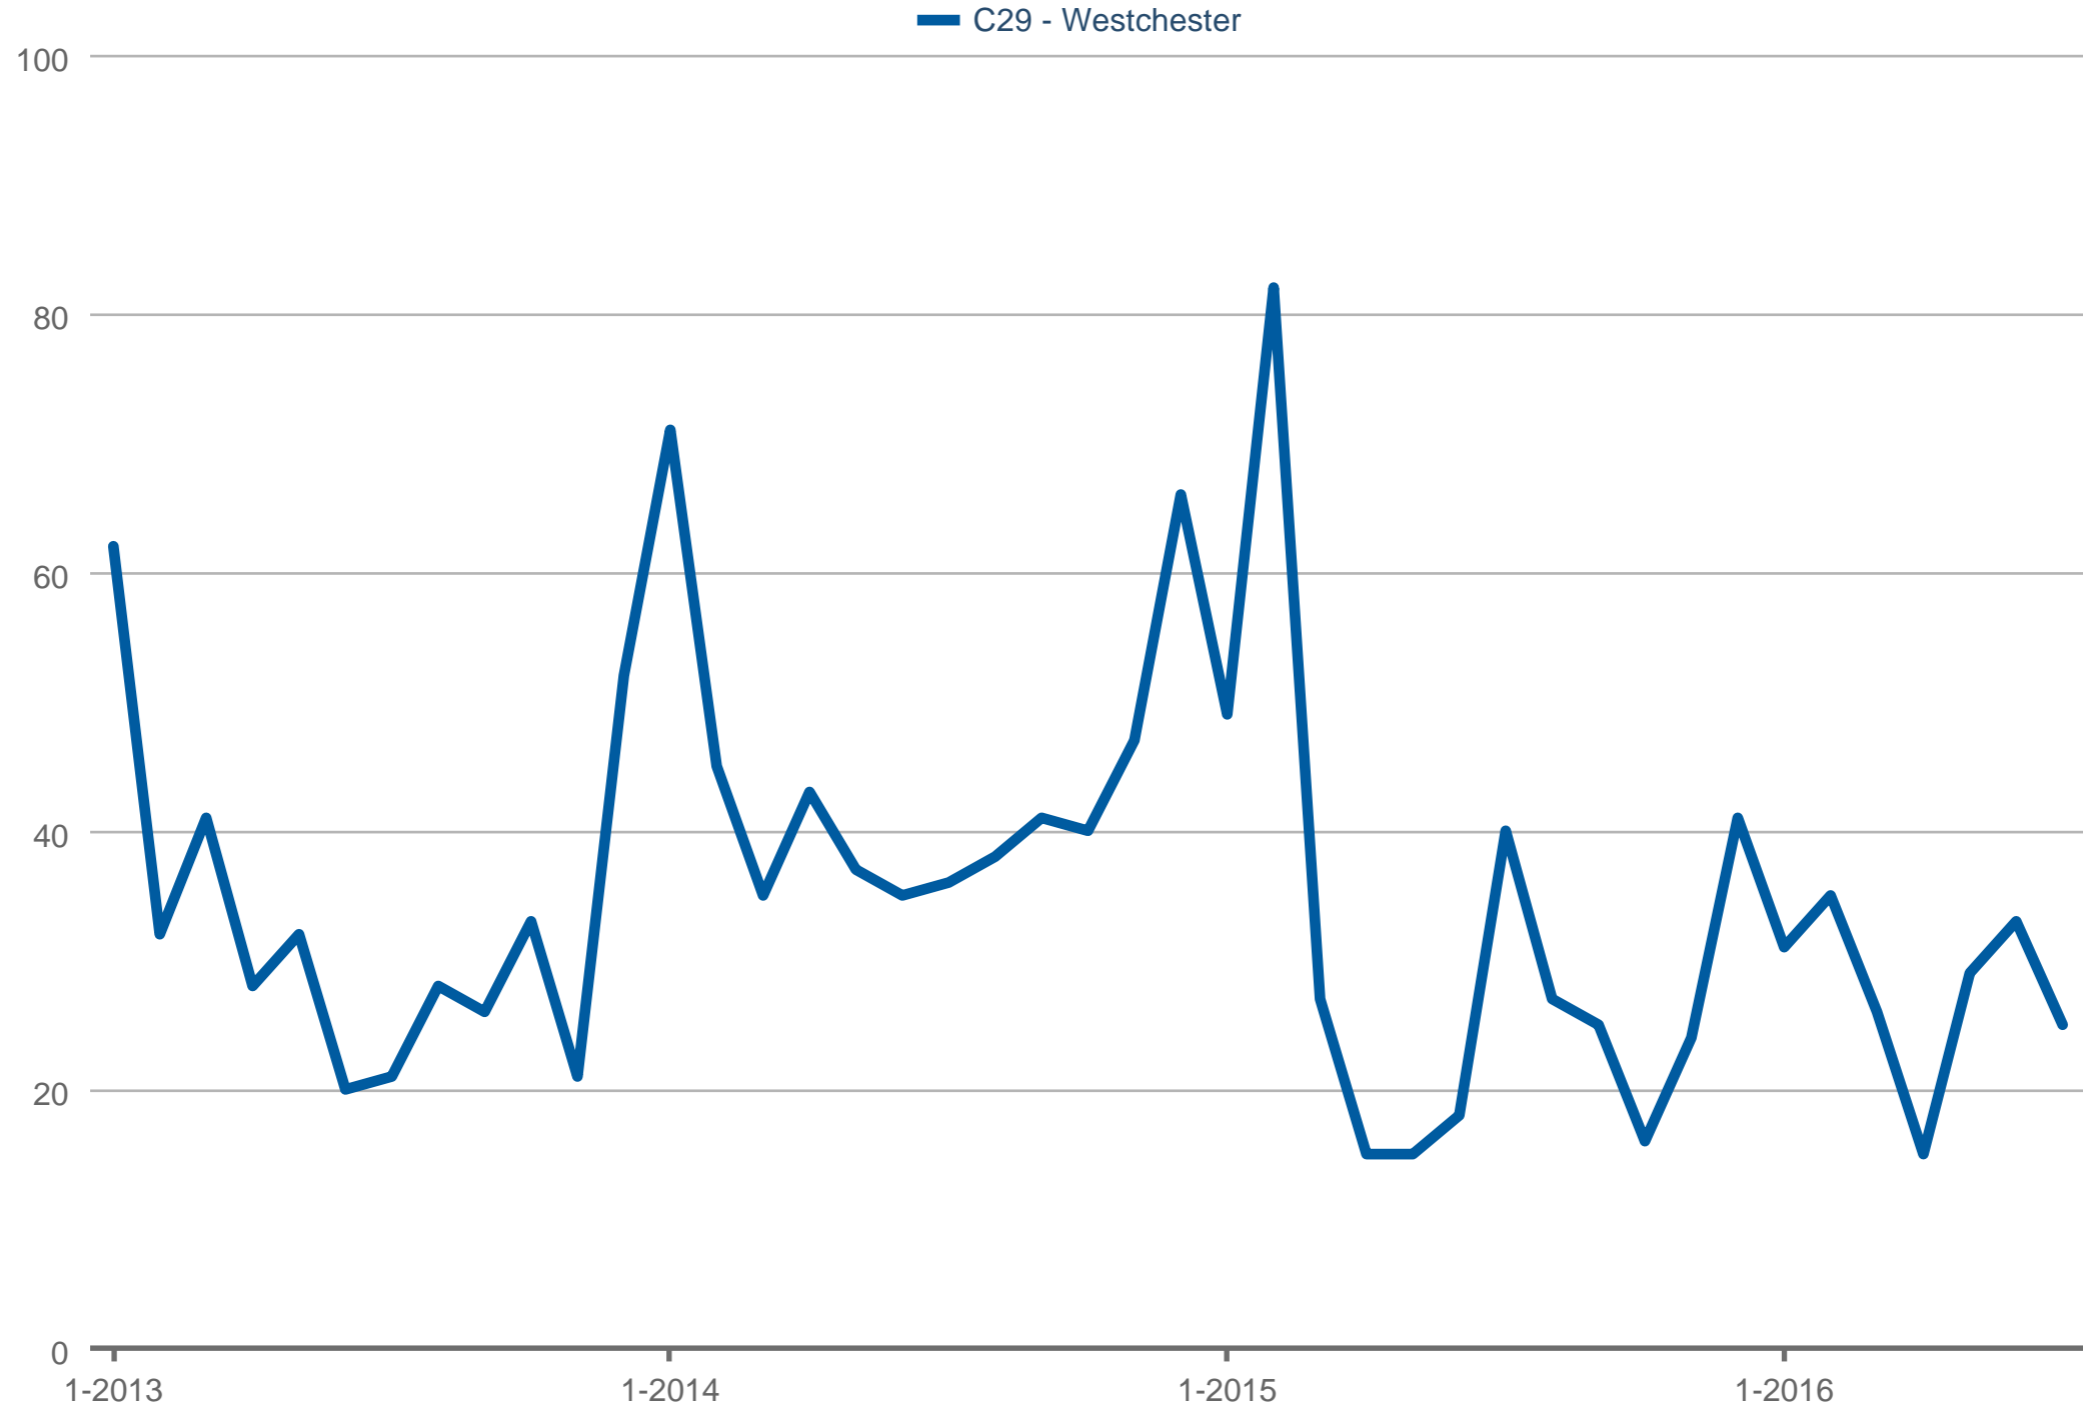

buy. sell. residential in silicon beach

Median Days on Market

C29 - Westchester: 3 Bedrooms, Single Family

Each data point is one month of activity. Data is from August 13, 2016.