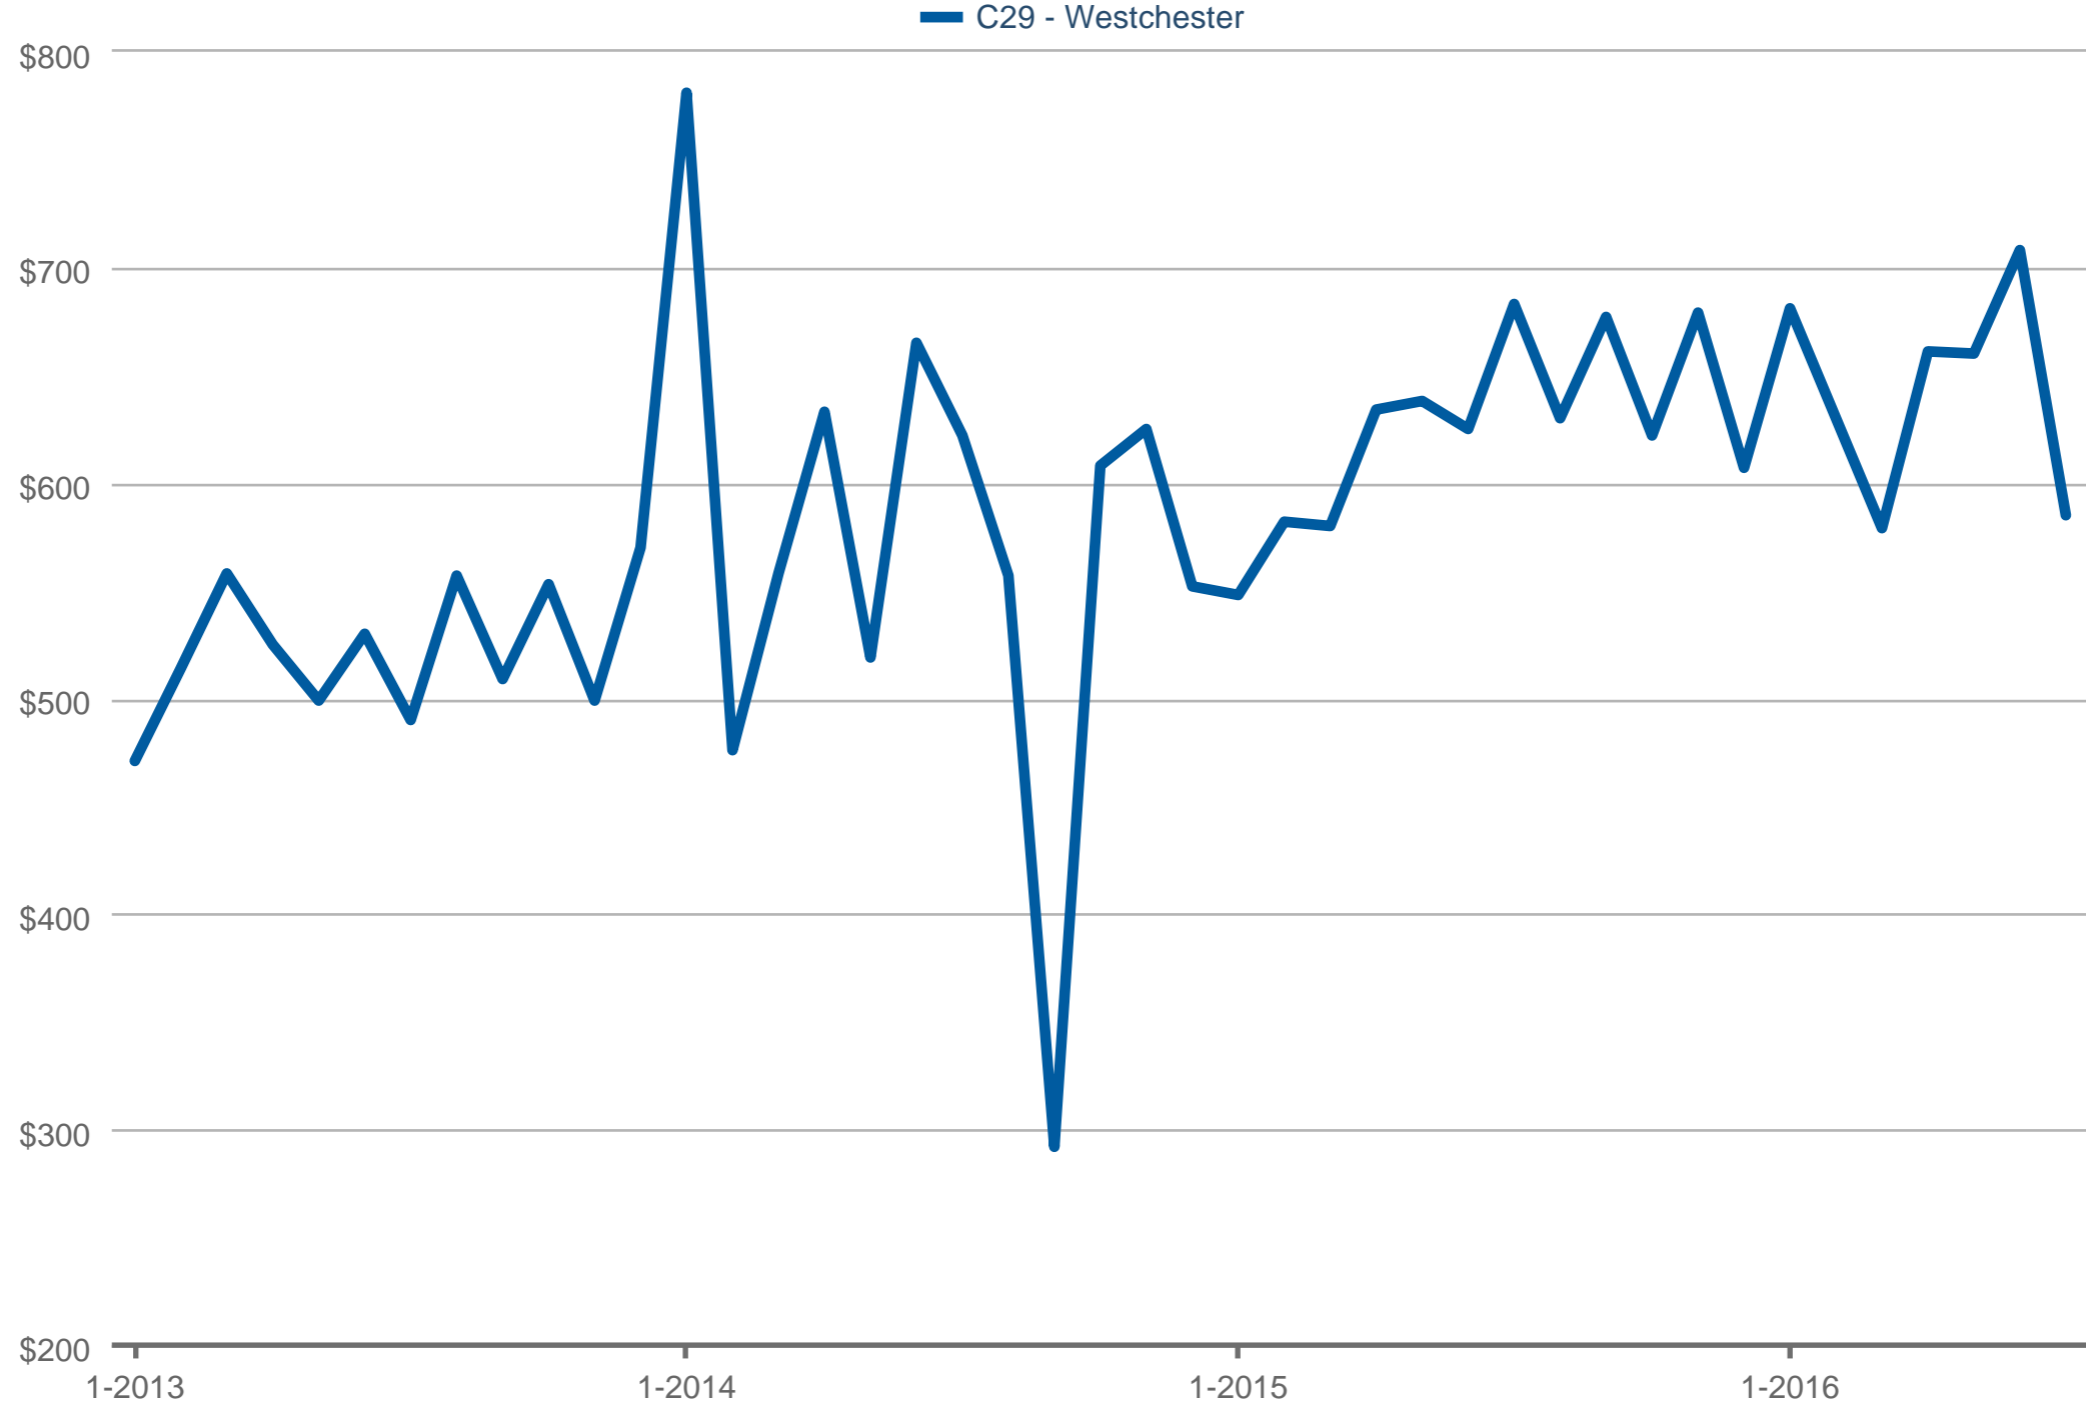

Median Price Per Square Foot

C29 - Westchester: 2 Bedrooms, Single Family

Each data point is one month of activity. Data is from August 13, 2016.