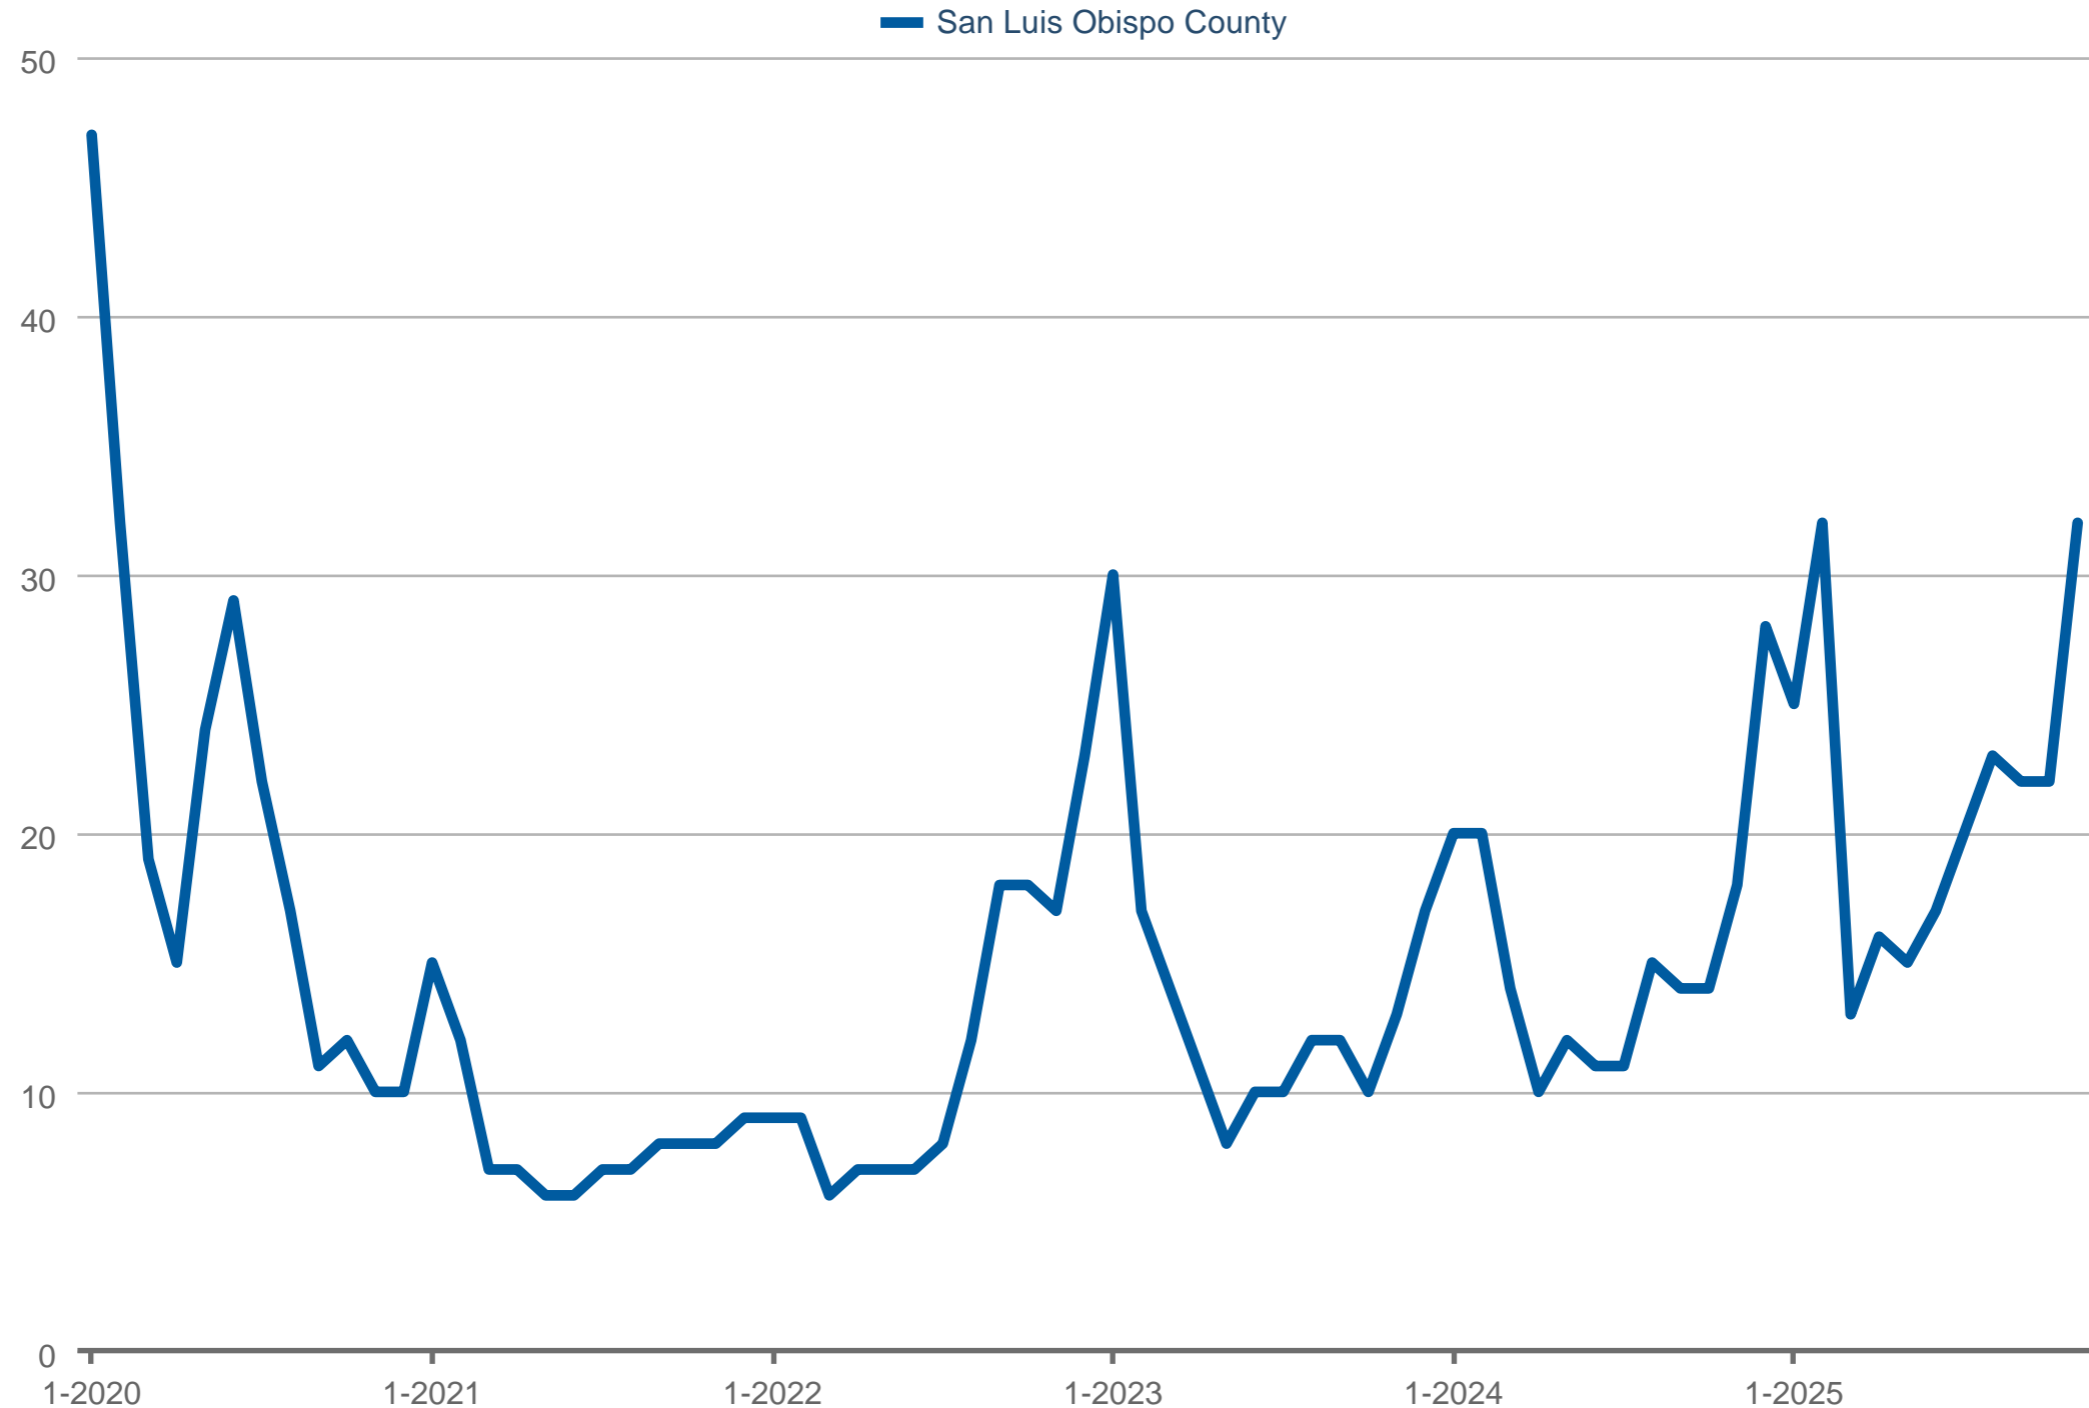

Median Days Active in MLS

San Luis Obispo County: Residential

Each data point is one month of activity. Data is from December 8, 2025.

All data is from the California Regional Multiple Listing Service, INC. InfoSparks © 2025 ShowingTime Plus, LLC.