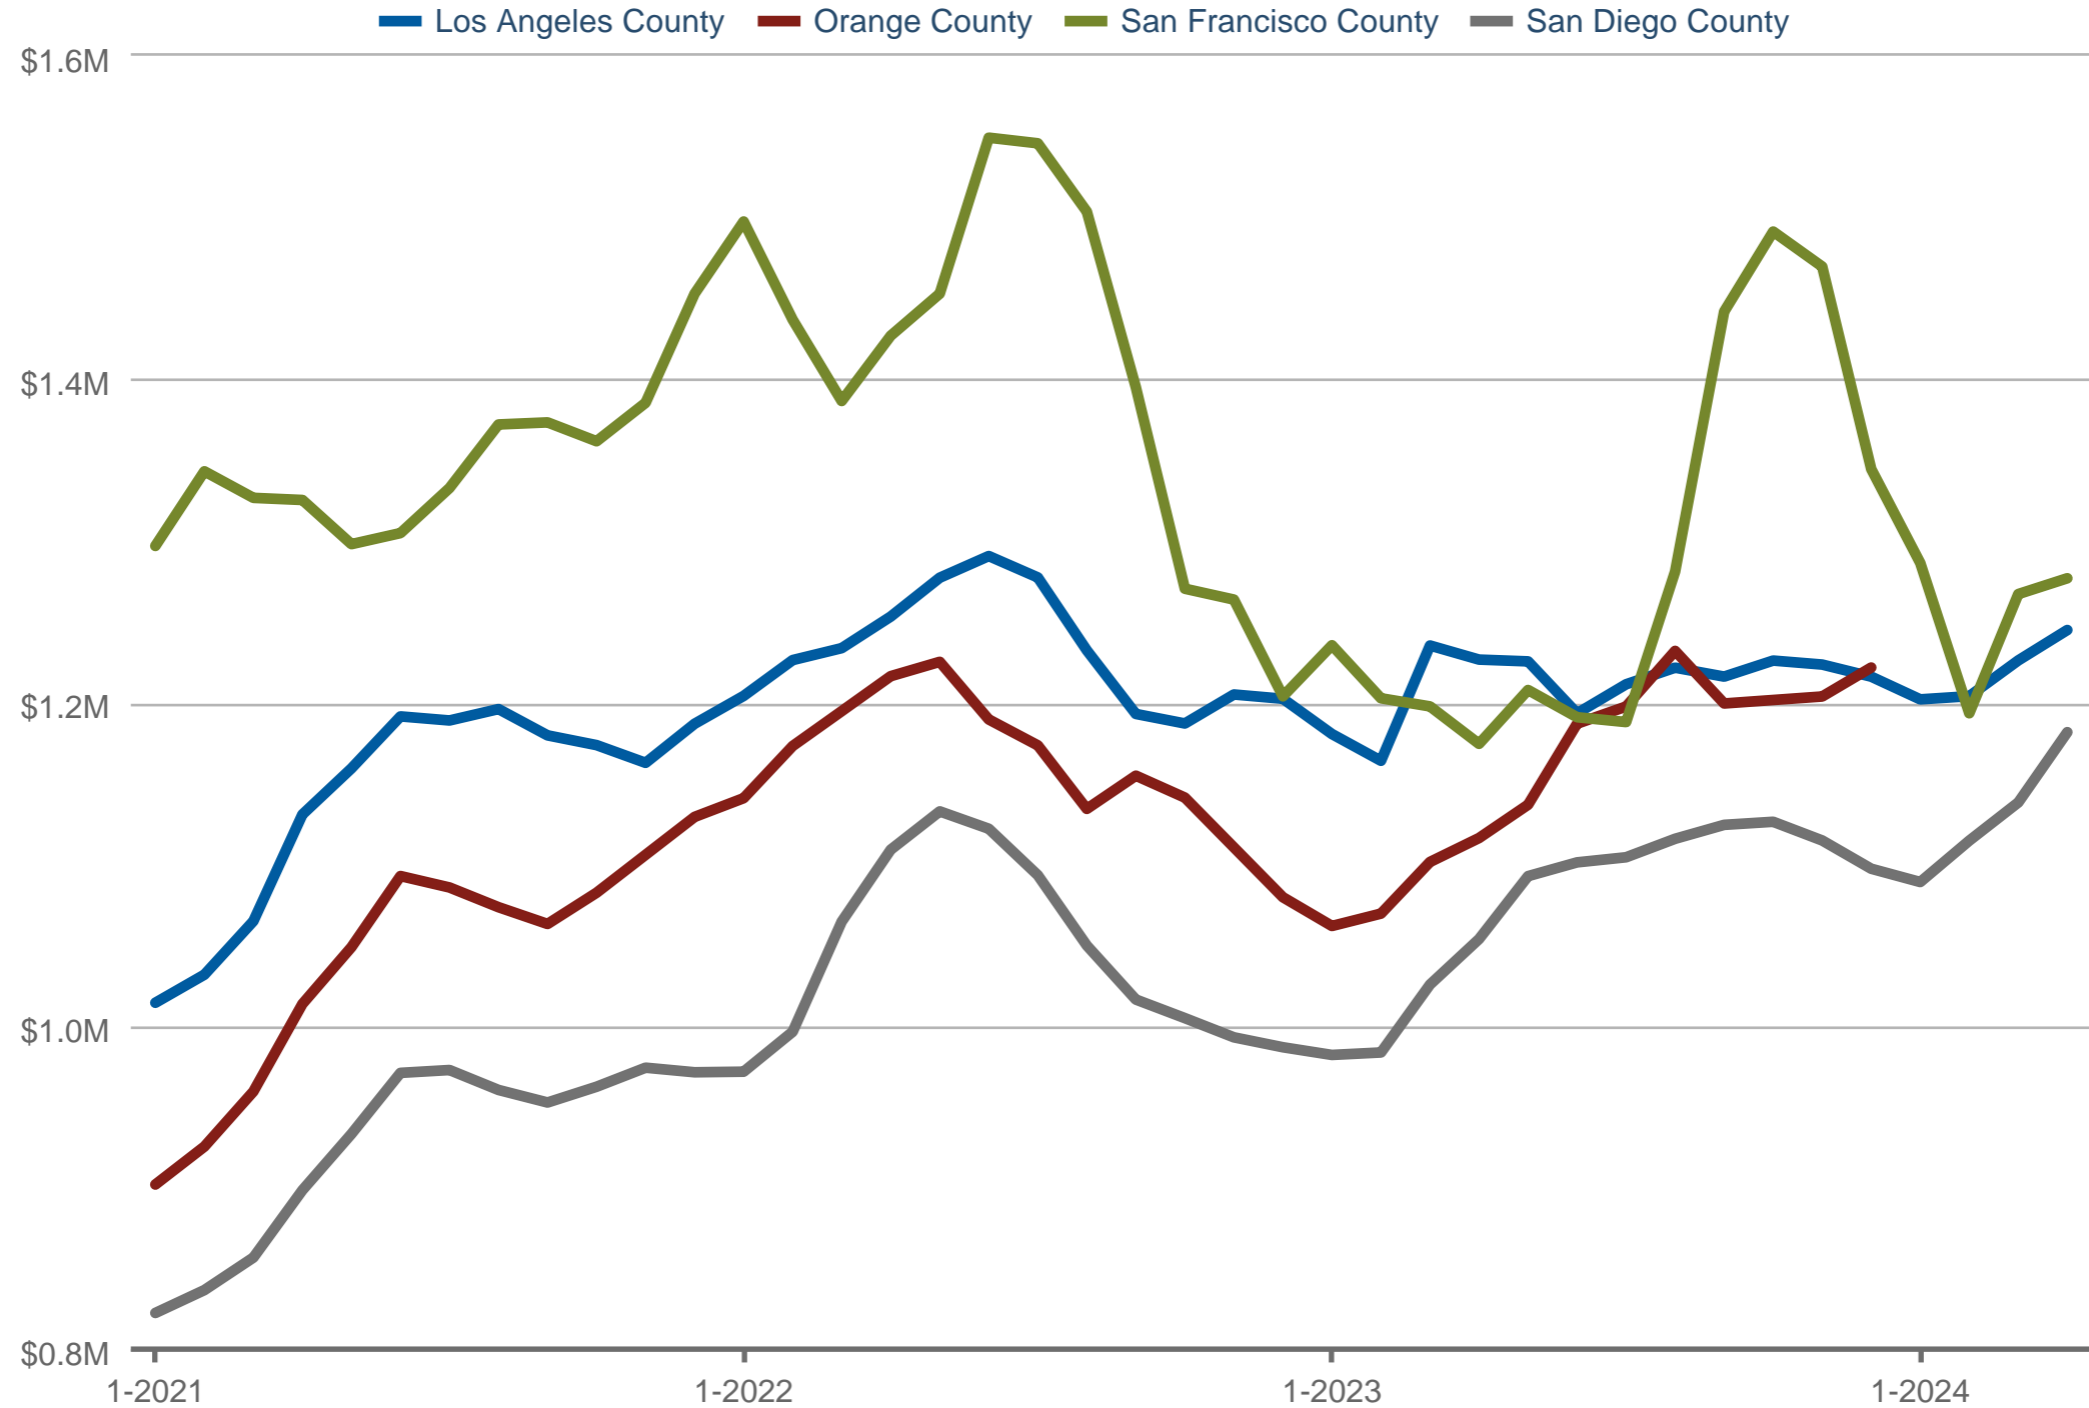

Payam Shirazi (CA DRE #01925601)
 Local Real Estate Advisor - Payam Shirazi, Broker

Office: 949-436-3936
info@payamhomes.com
www.payamhomes.com

Buy or Sell with us and SAVE \$\$\$

Average Sales Price

Los Angeles County & Orange County & San Francisco County & San Diego County: Residential
 Each data point is three months of activity. Data is from May 20, 2024.