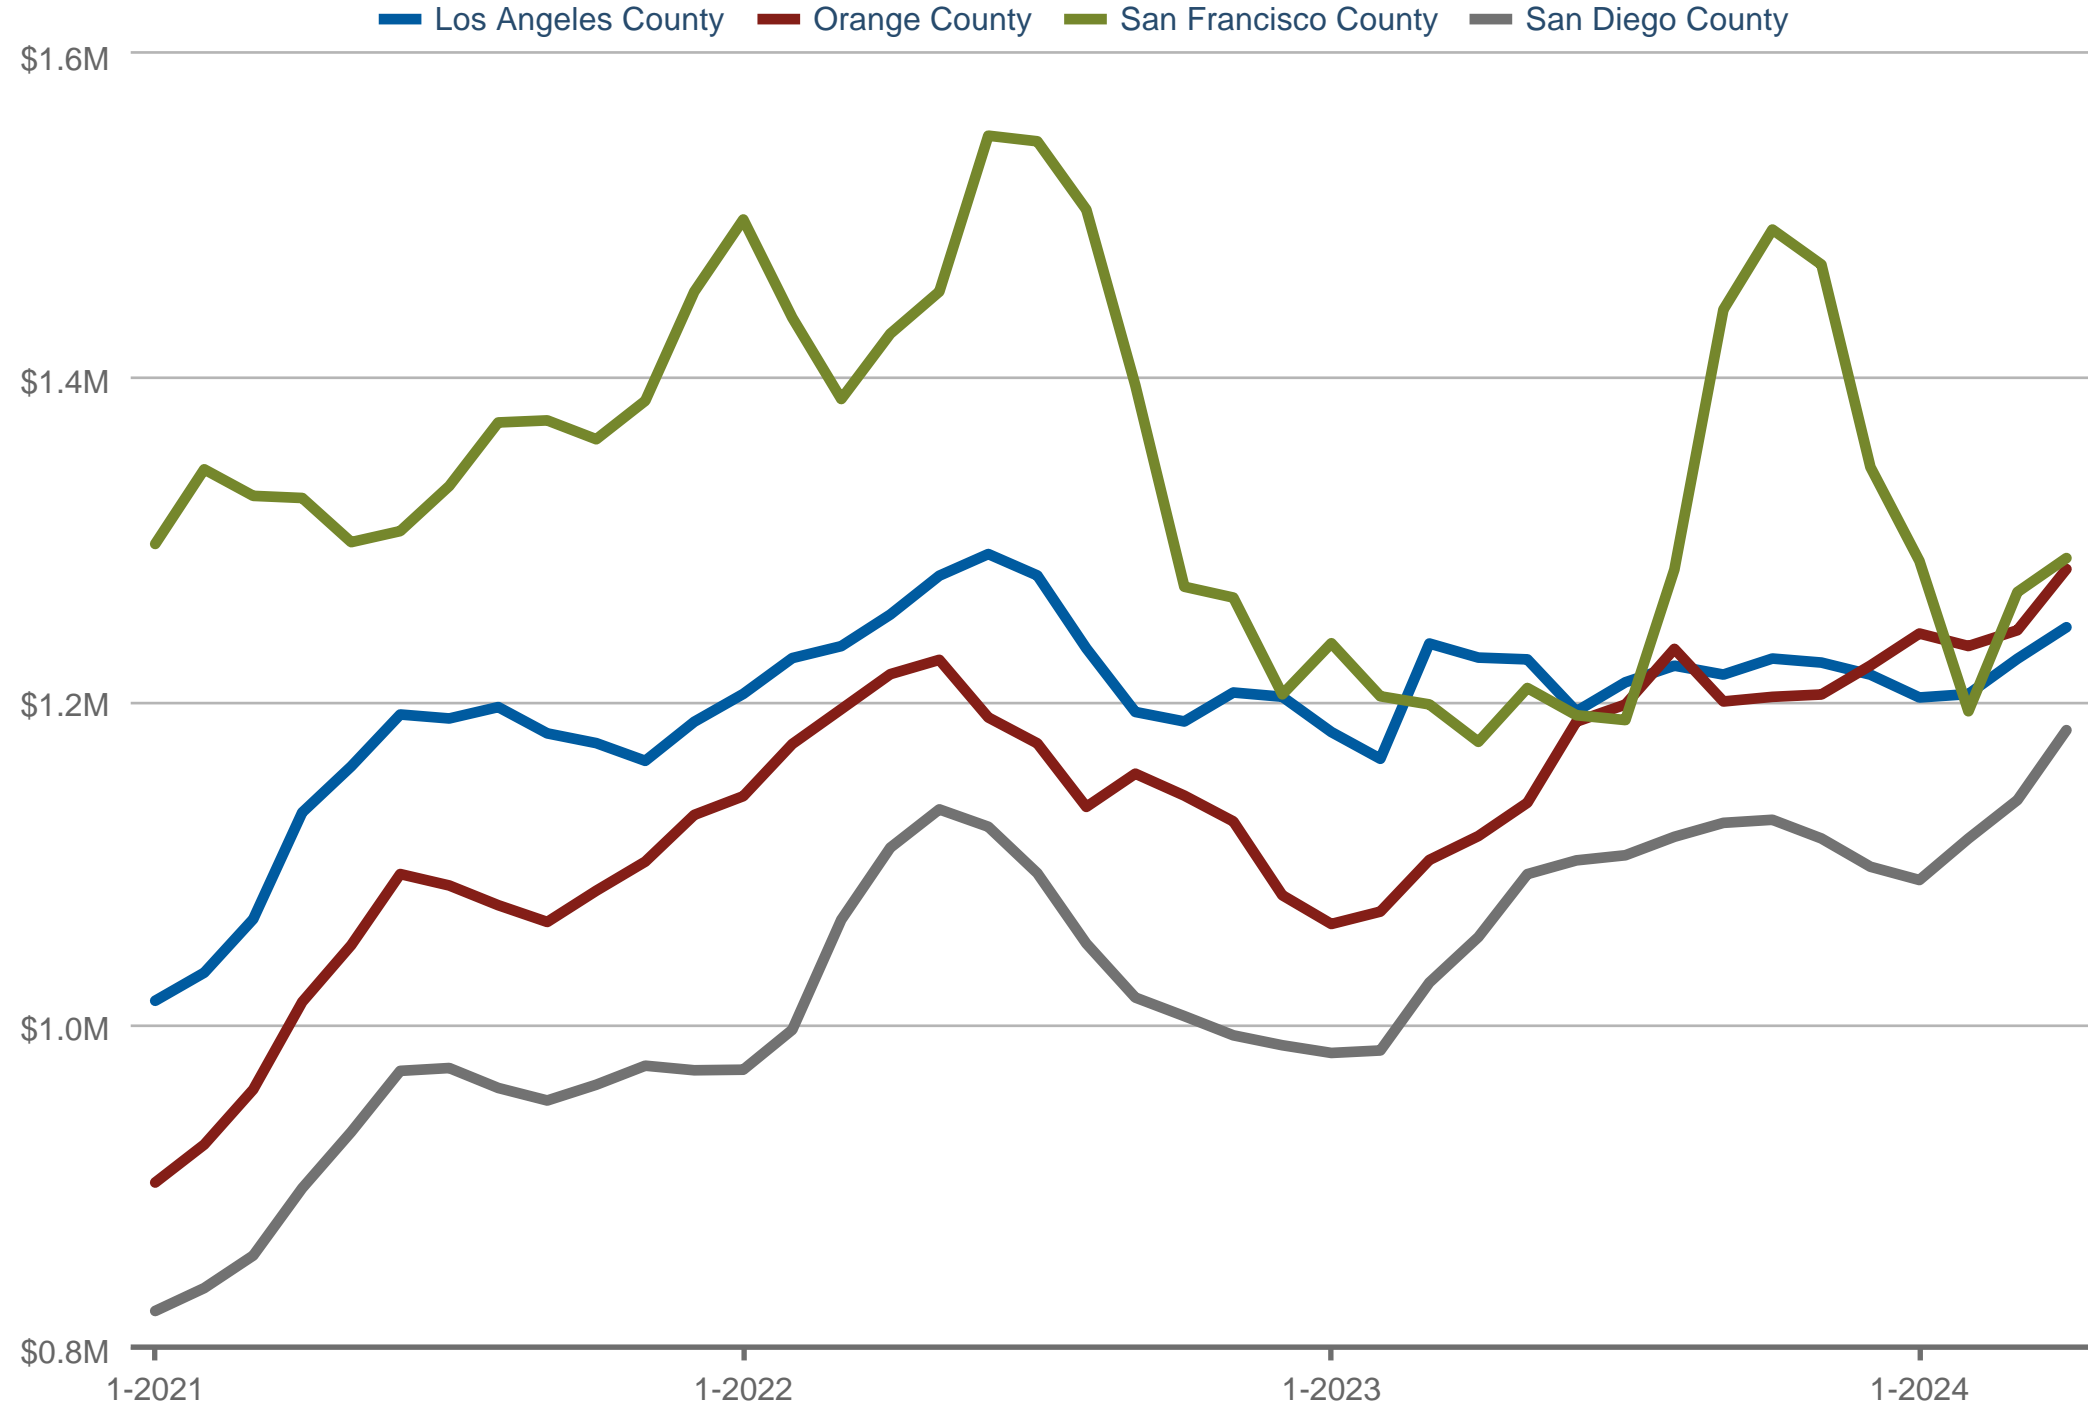

Payam Shirazi (CA DRE #01925601)
Local Real Estate Advisor - Payam Shirazi, Broker

Office: 949-436-3936
info@payamhomes.com
www.payamhomes.com

Buy or Sell with us and SAVE $$$

Average Sales Price

Los Angeles County & Orange County & San Francisco County & San Diego County: Residential

Each data point is three months of activity. Data is from May 3, 2024.

All data is from the California Regional Multiple Listing Service, INC. InfoSparks © 2024 ShowingTime.