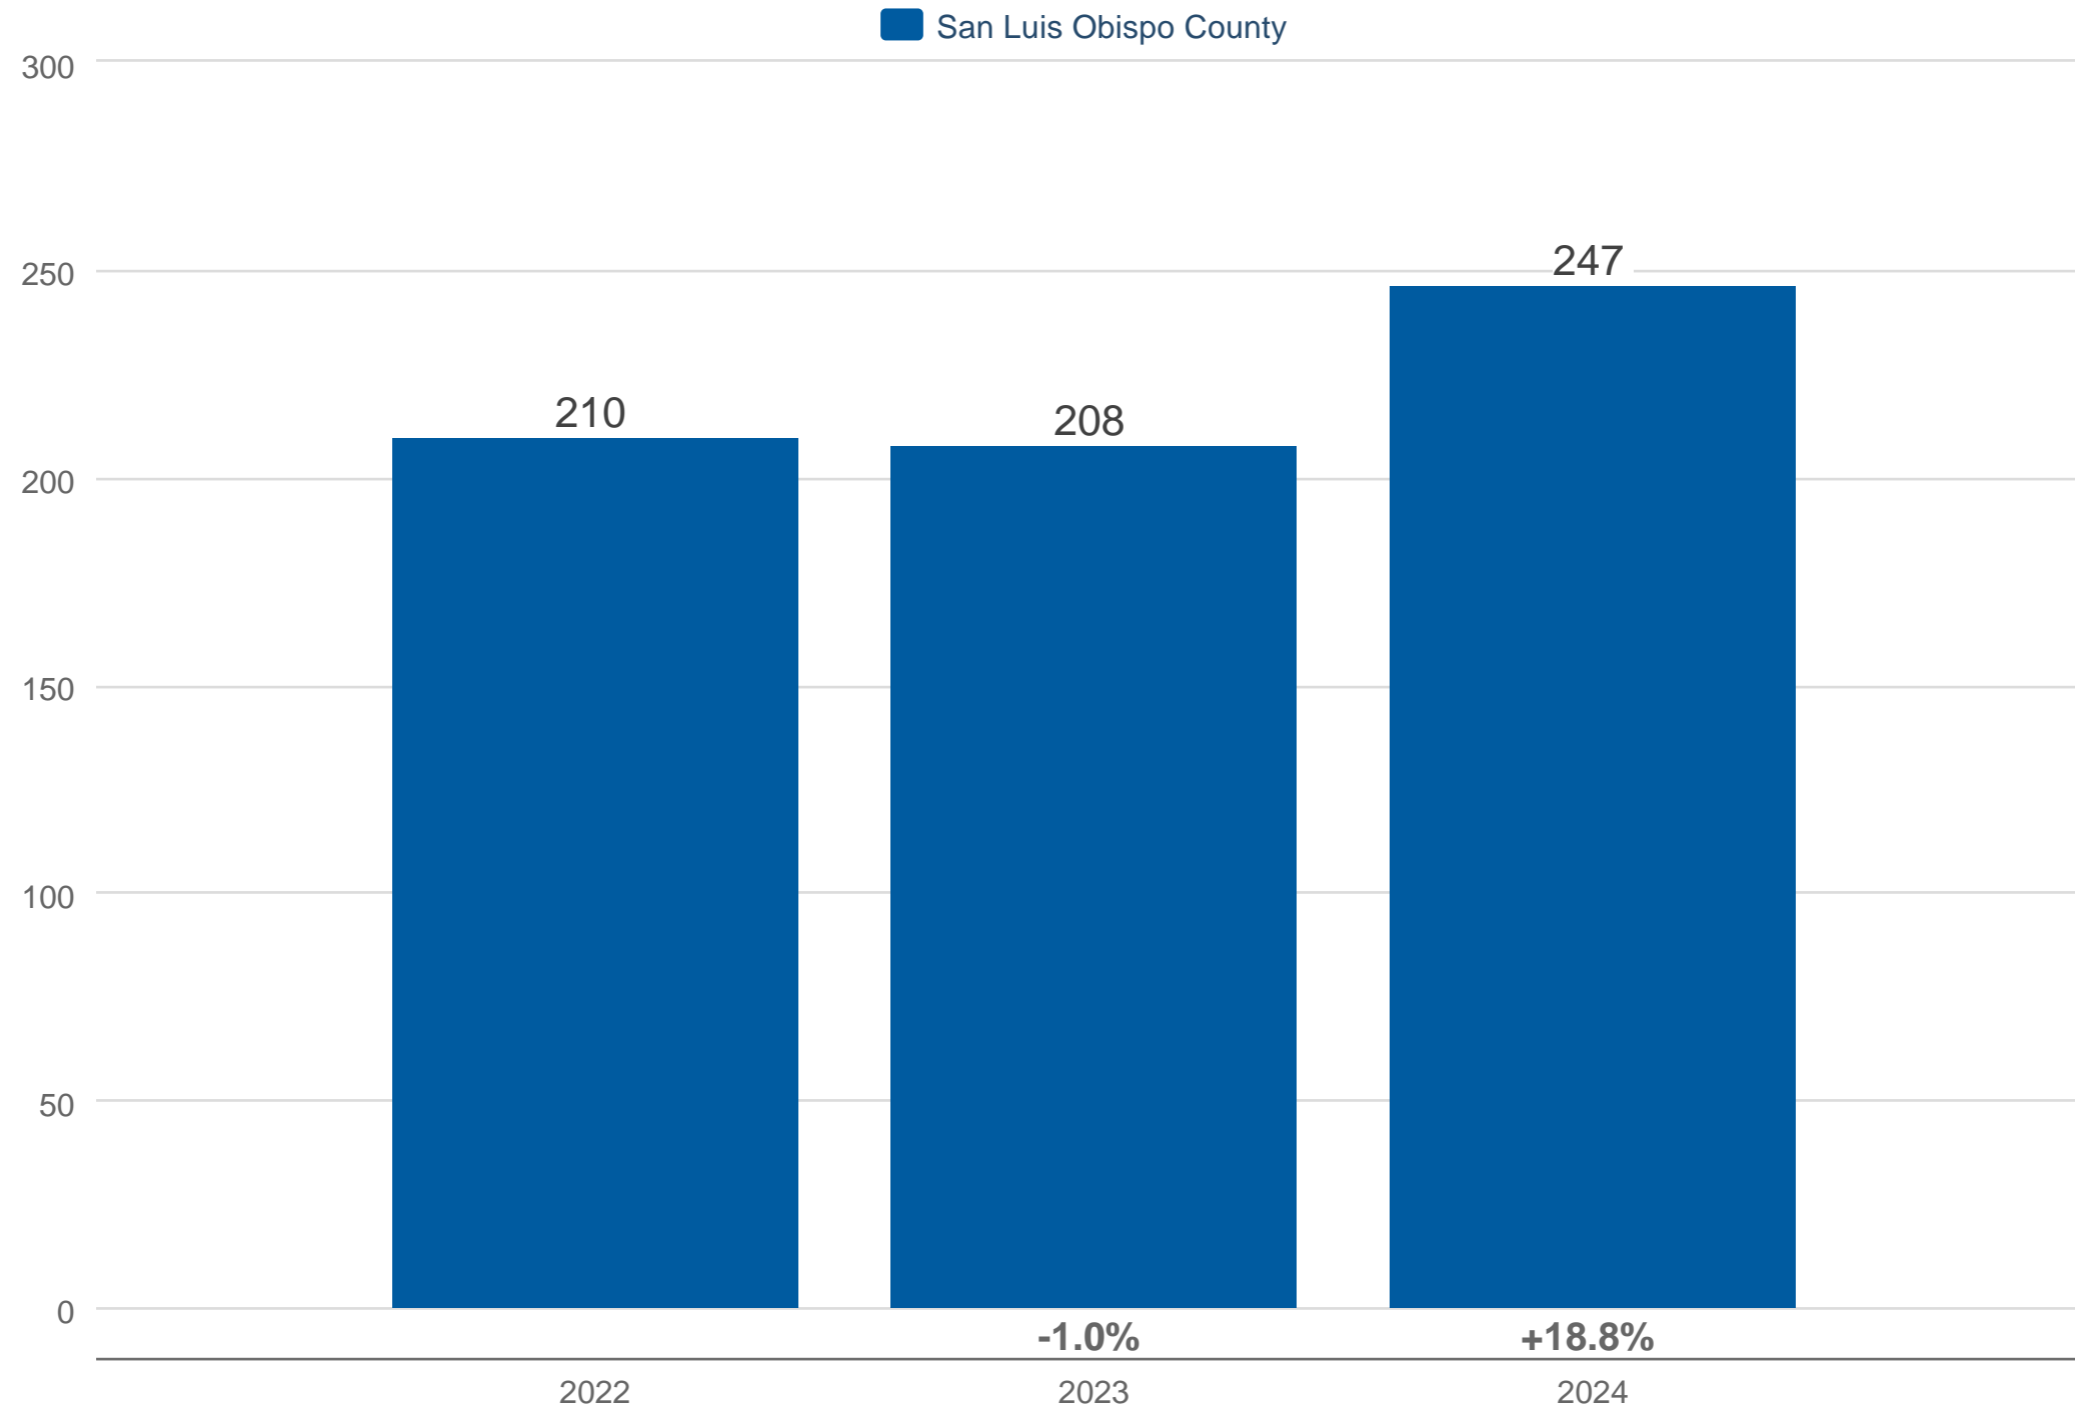

October Closed Sales

San Luis Obispo County: Residential

Each data point is one month of activity. Data is from November 15, 2024.