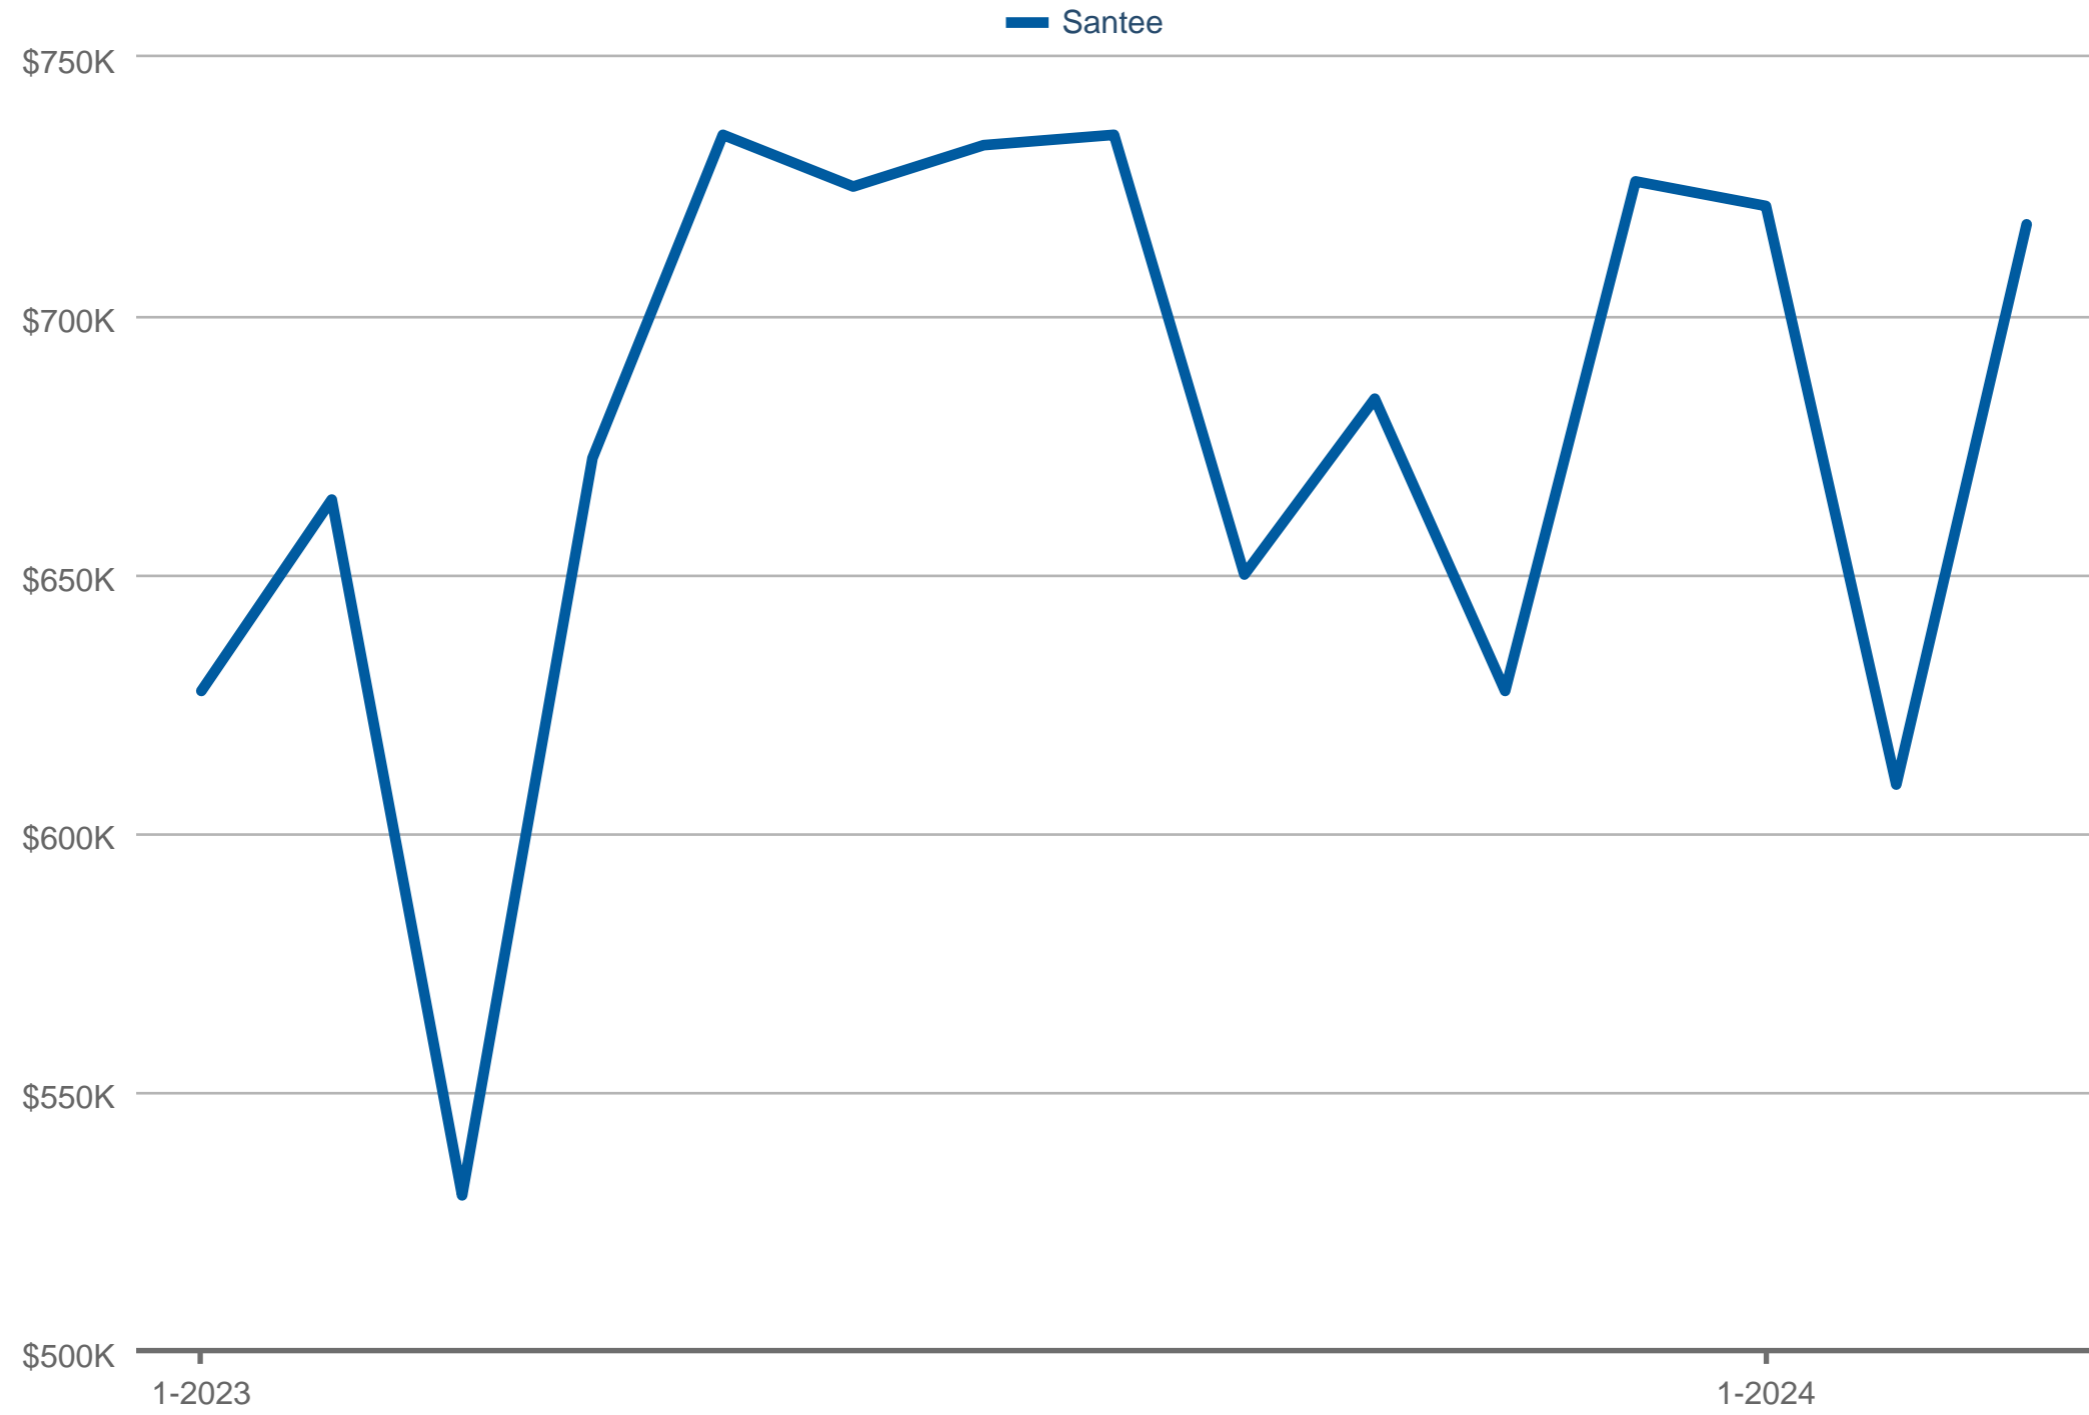

### Median Sales Price

Each data point is one month of activity. Data is from April 27, 2024.

All data is from the California Regional Multiple Listing Service, INC. InfoSparks © 2024 ShowingTime.