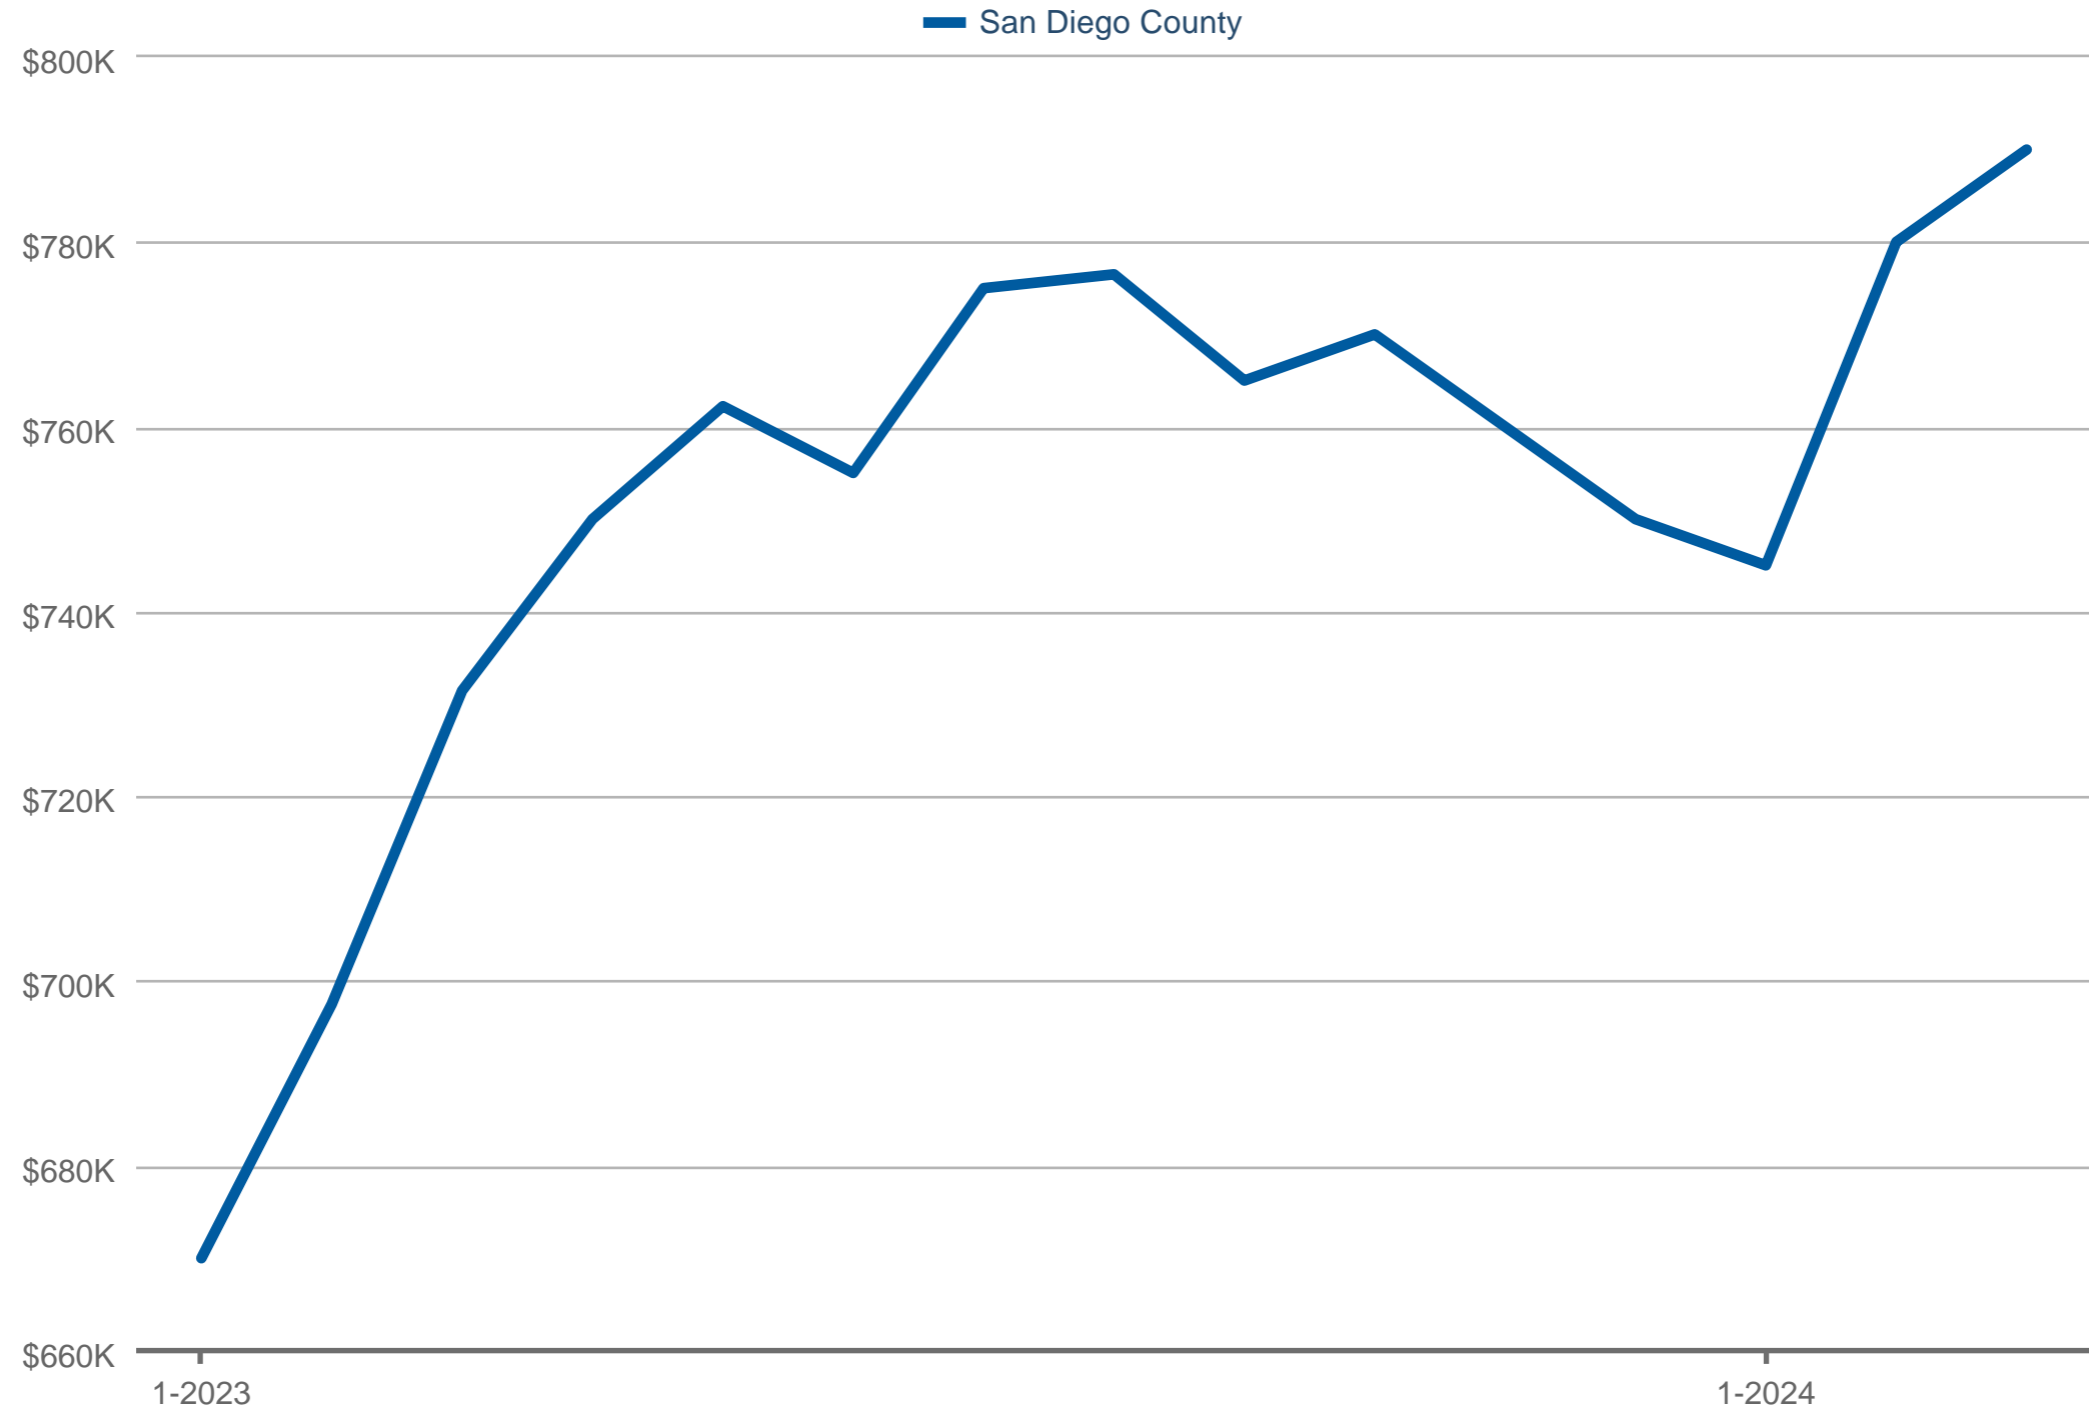

Median Sales Price

San Diego County

Each data point is one month of activity. Data is from April 27, 2024.

All data is from the California Regional Multiple Listing Service, INC. InfoSparks © 2024 ShowingTime.