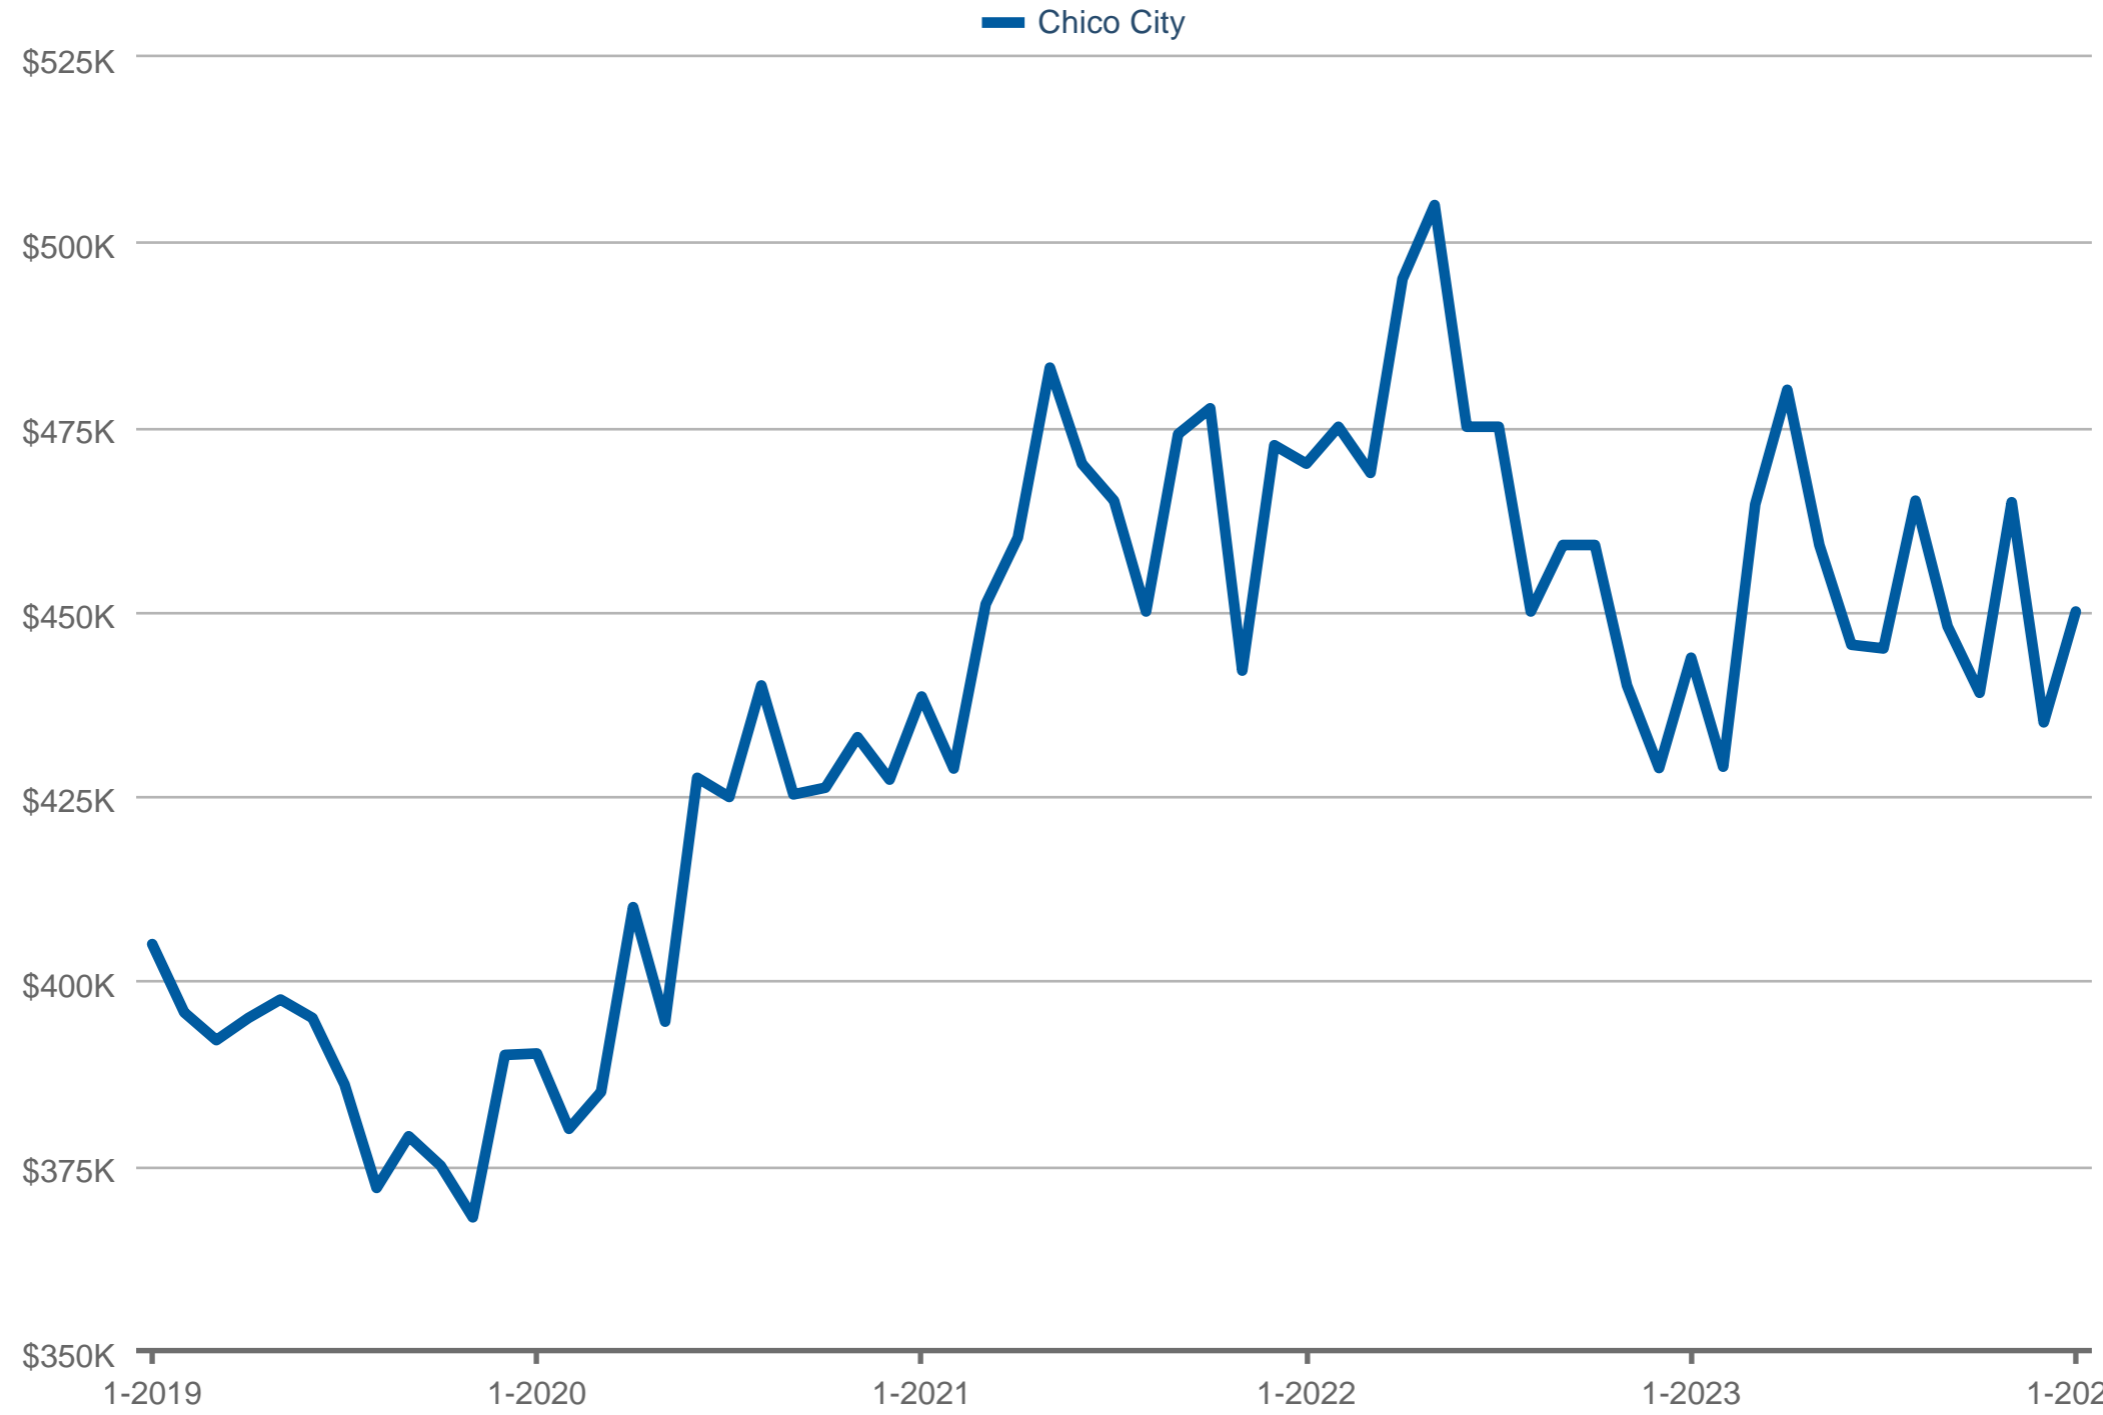

Median Sales Price

Chico City: 1 Acre or Less, Residential, Single Family

Each data point is one month of activity. Data is from February 22, 2024.