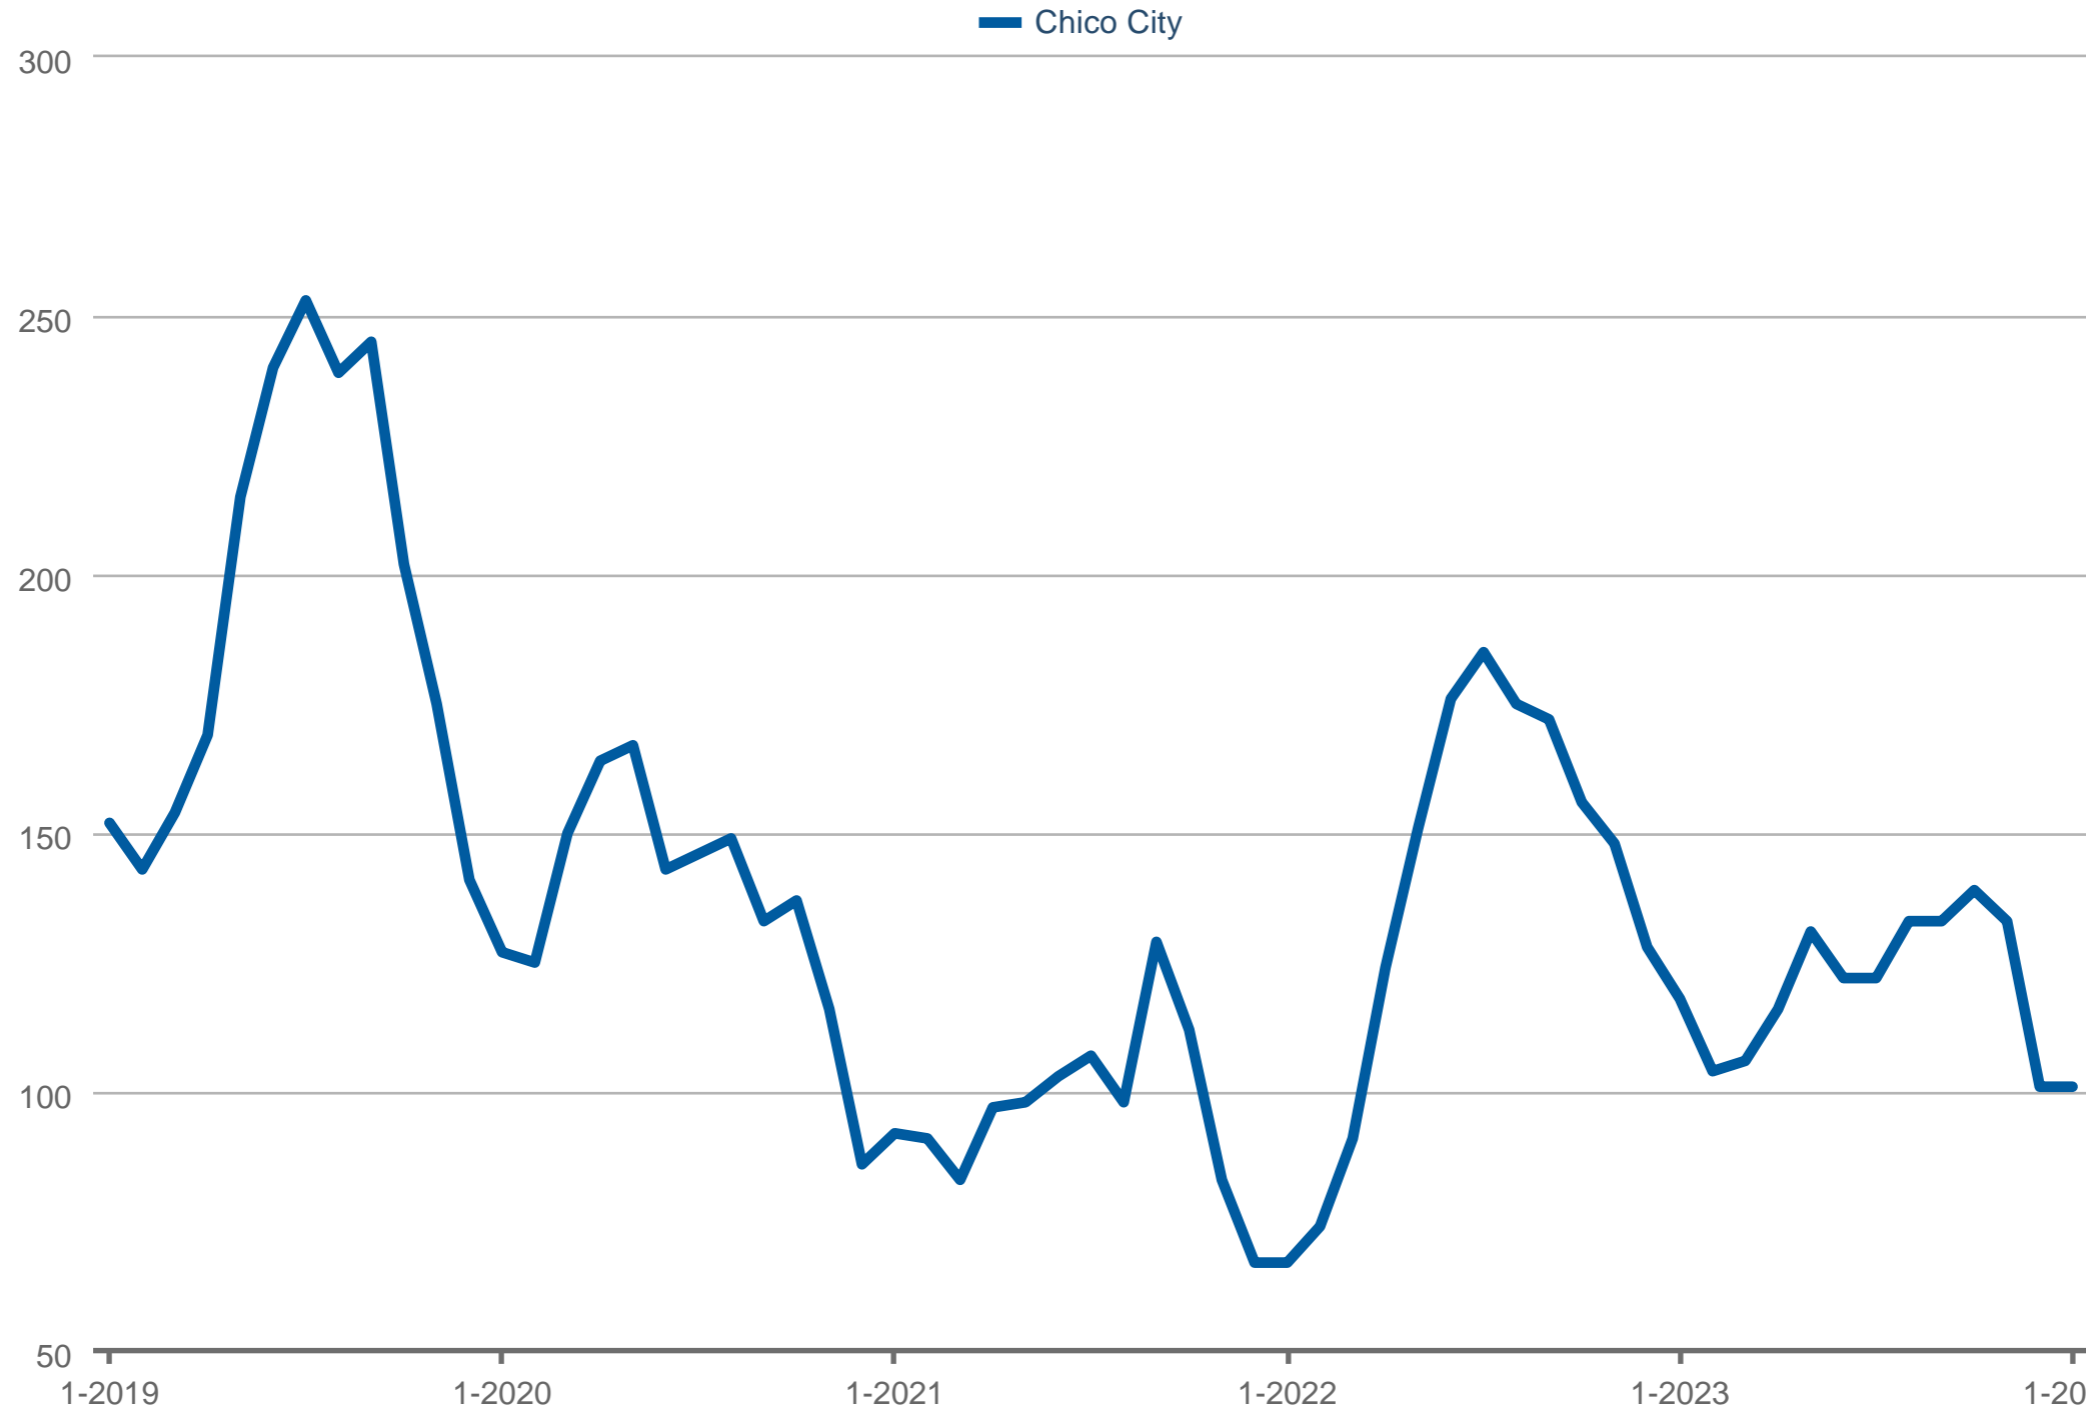

Active Listings

Chico City: 1 Acre or Less, Residential, Single Family

Each data point is one month of activity. Data is from February 22, 2024.