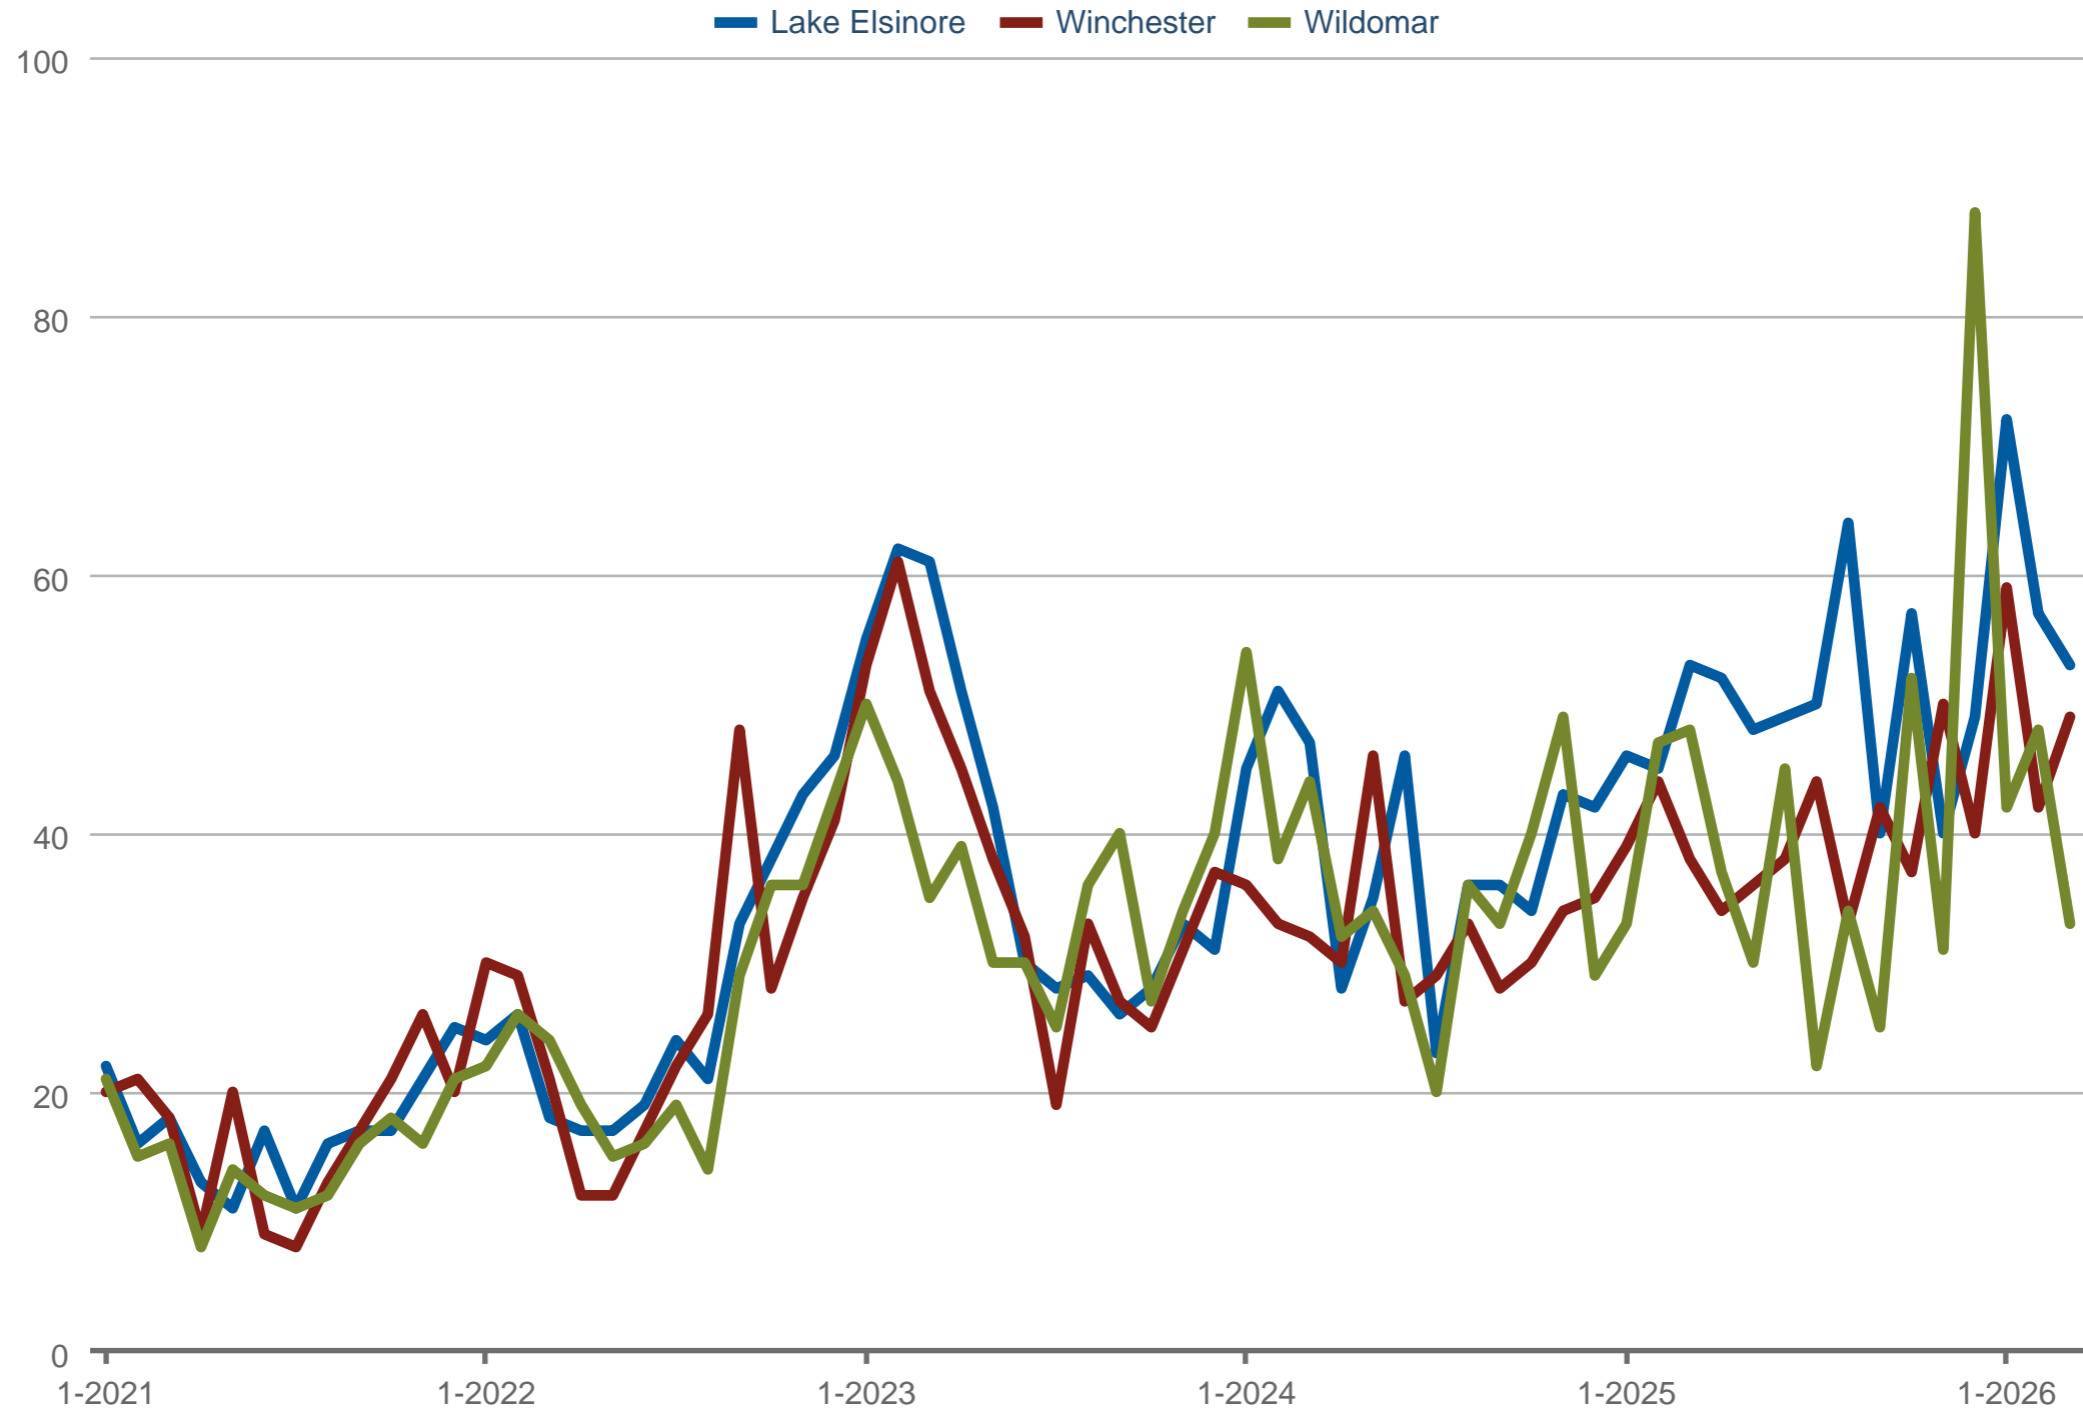

Average Days Active in MLS

Lake Elsinore & Winchester & Wildomar: Residential

Each data point is one month of activity. Data is from April 3, 2026.