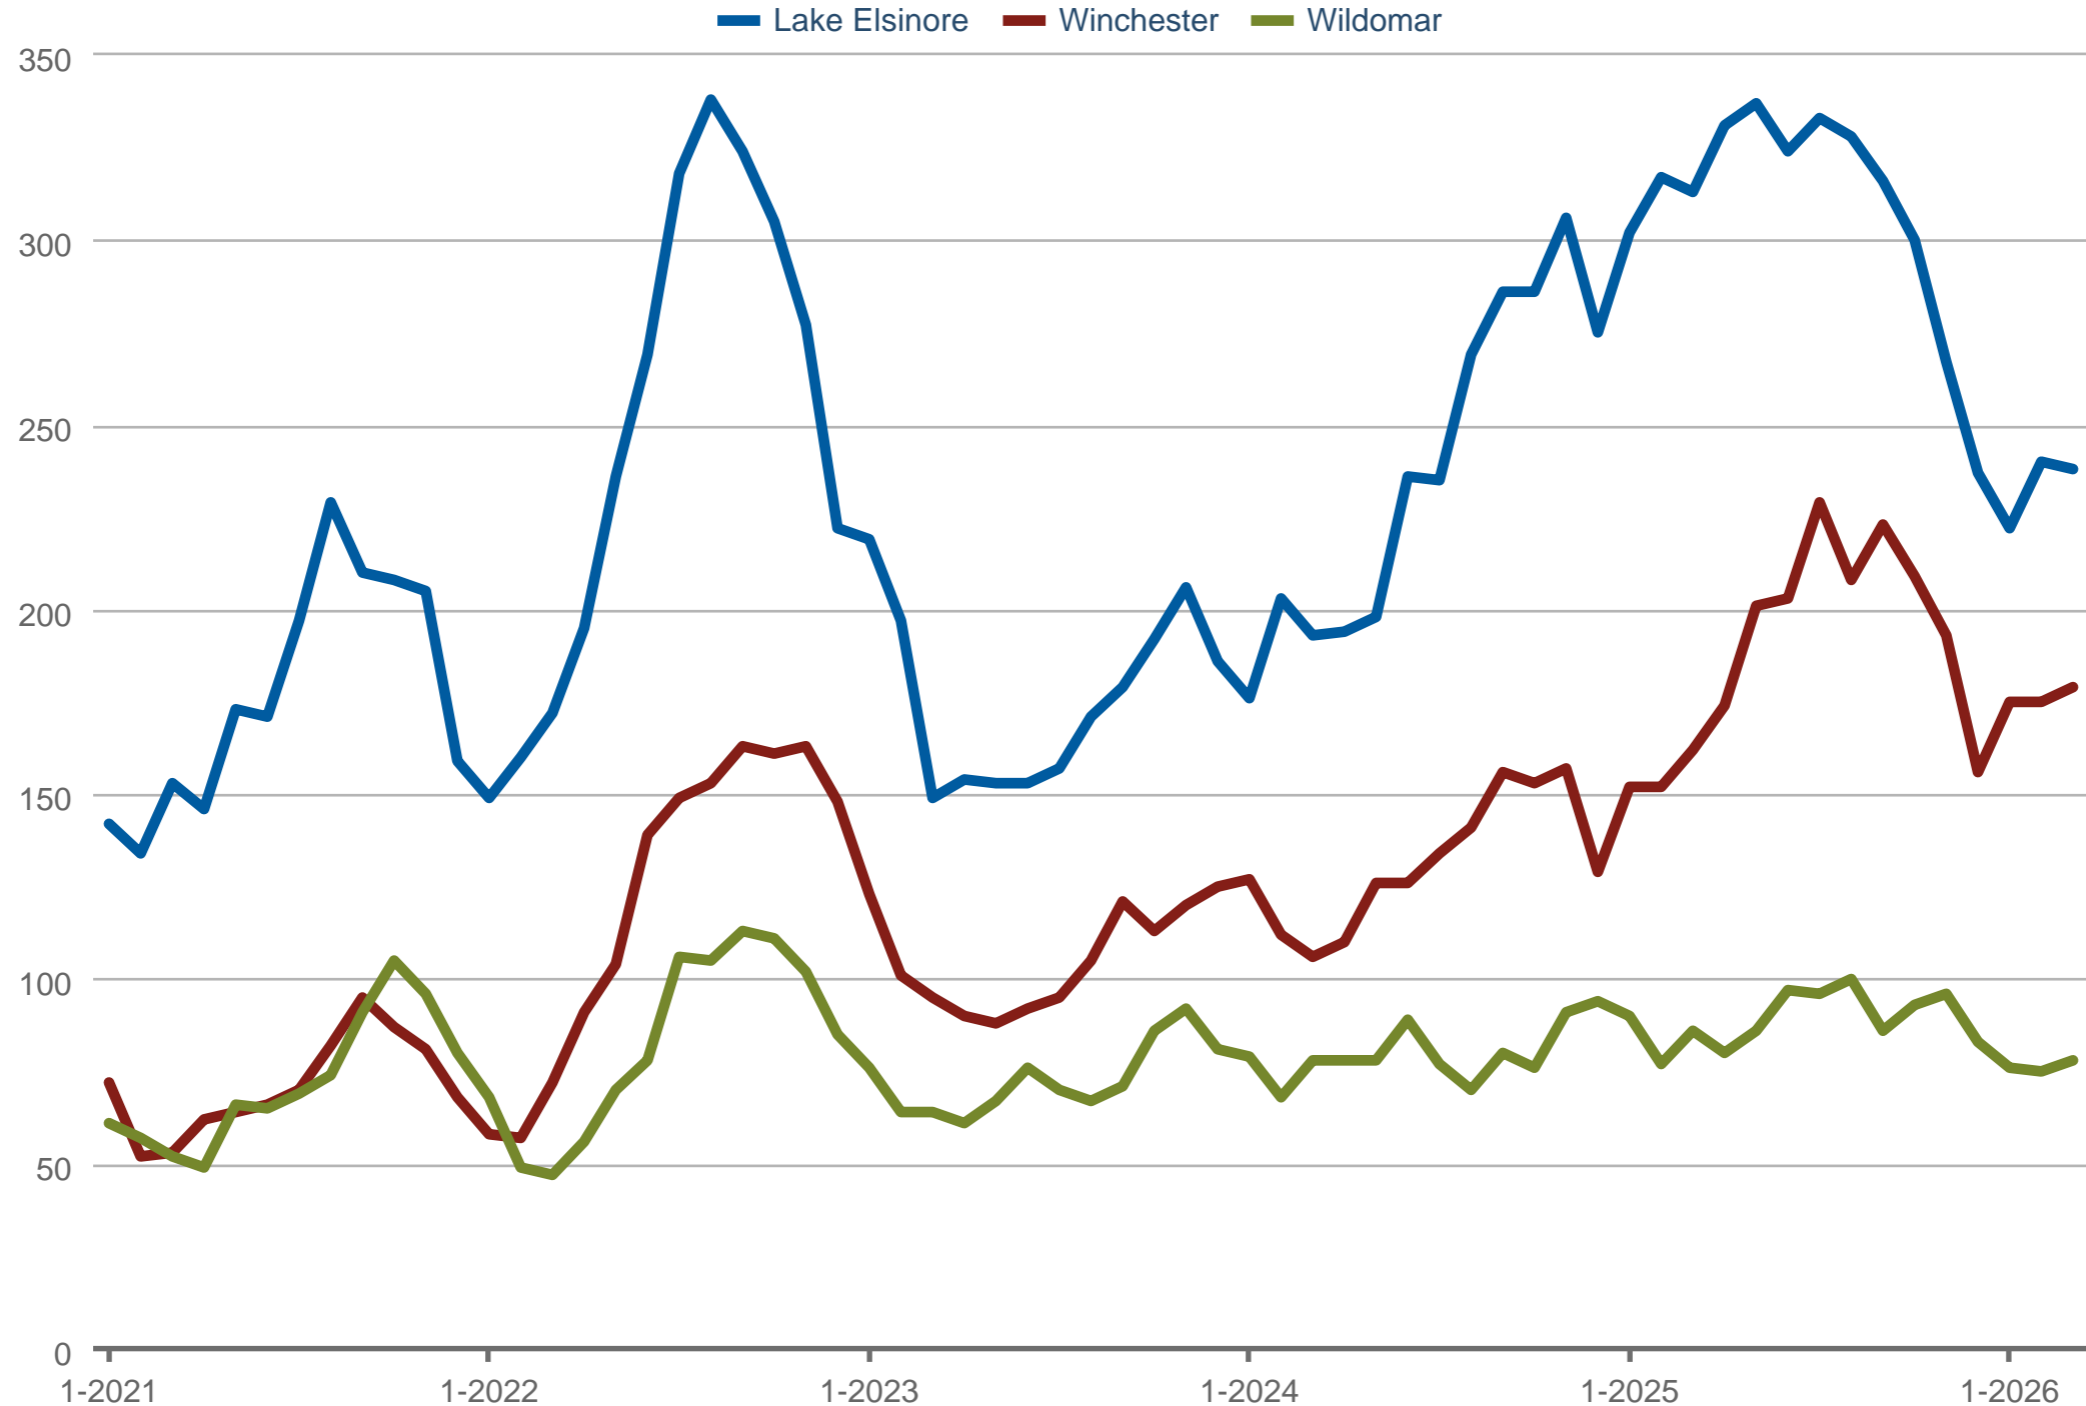

Active Listings

Lake Elsinore & Winchester & Wildomar: Residential

Each data point is one month of activity. Data is from April 3, 2026.