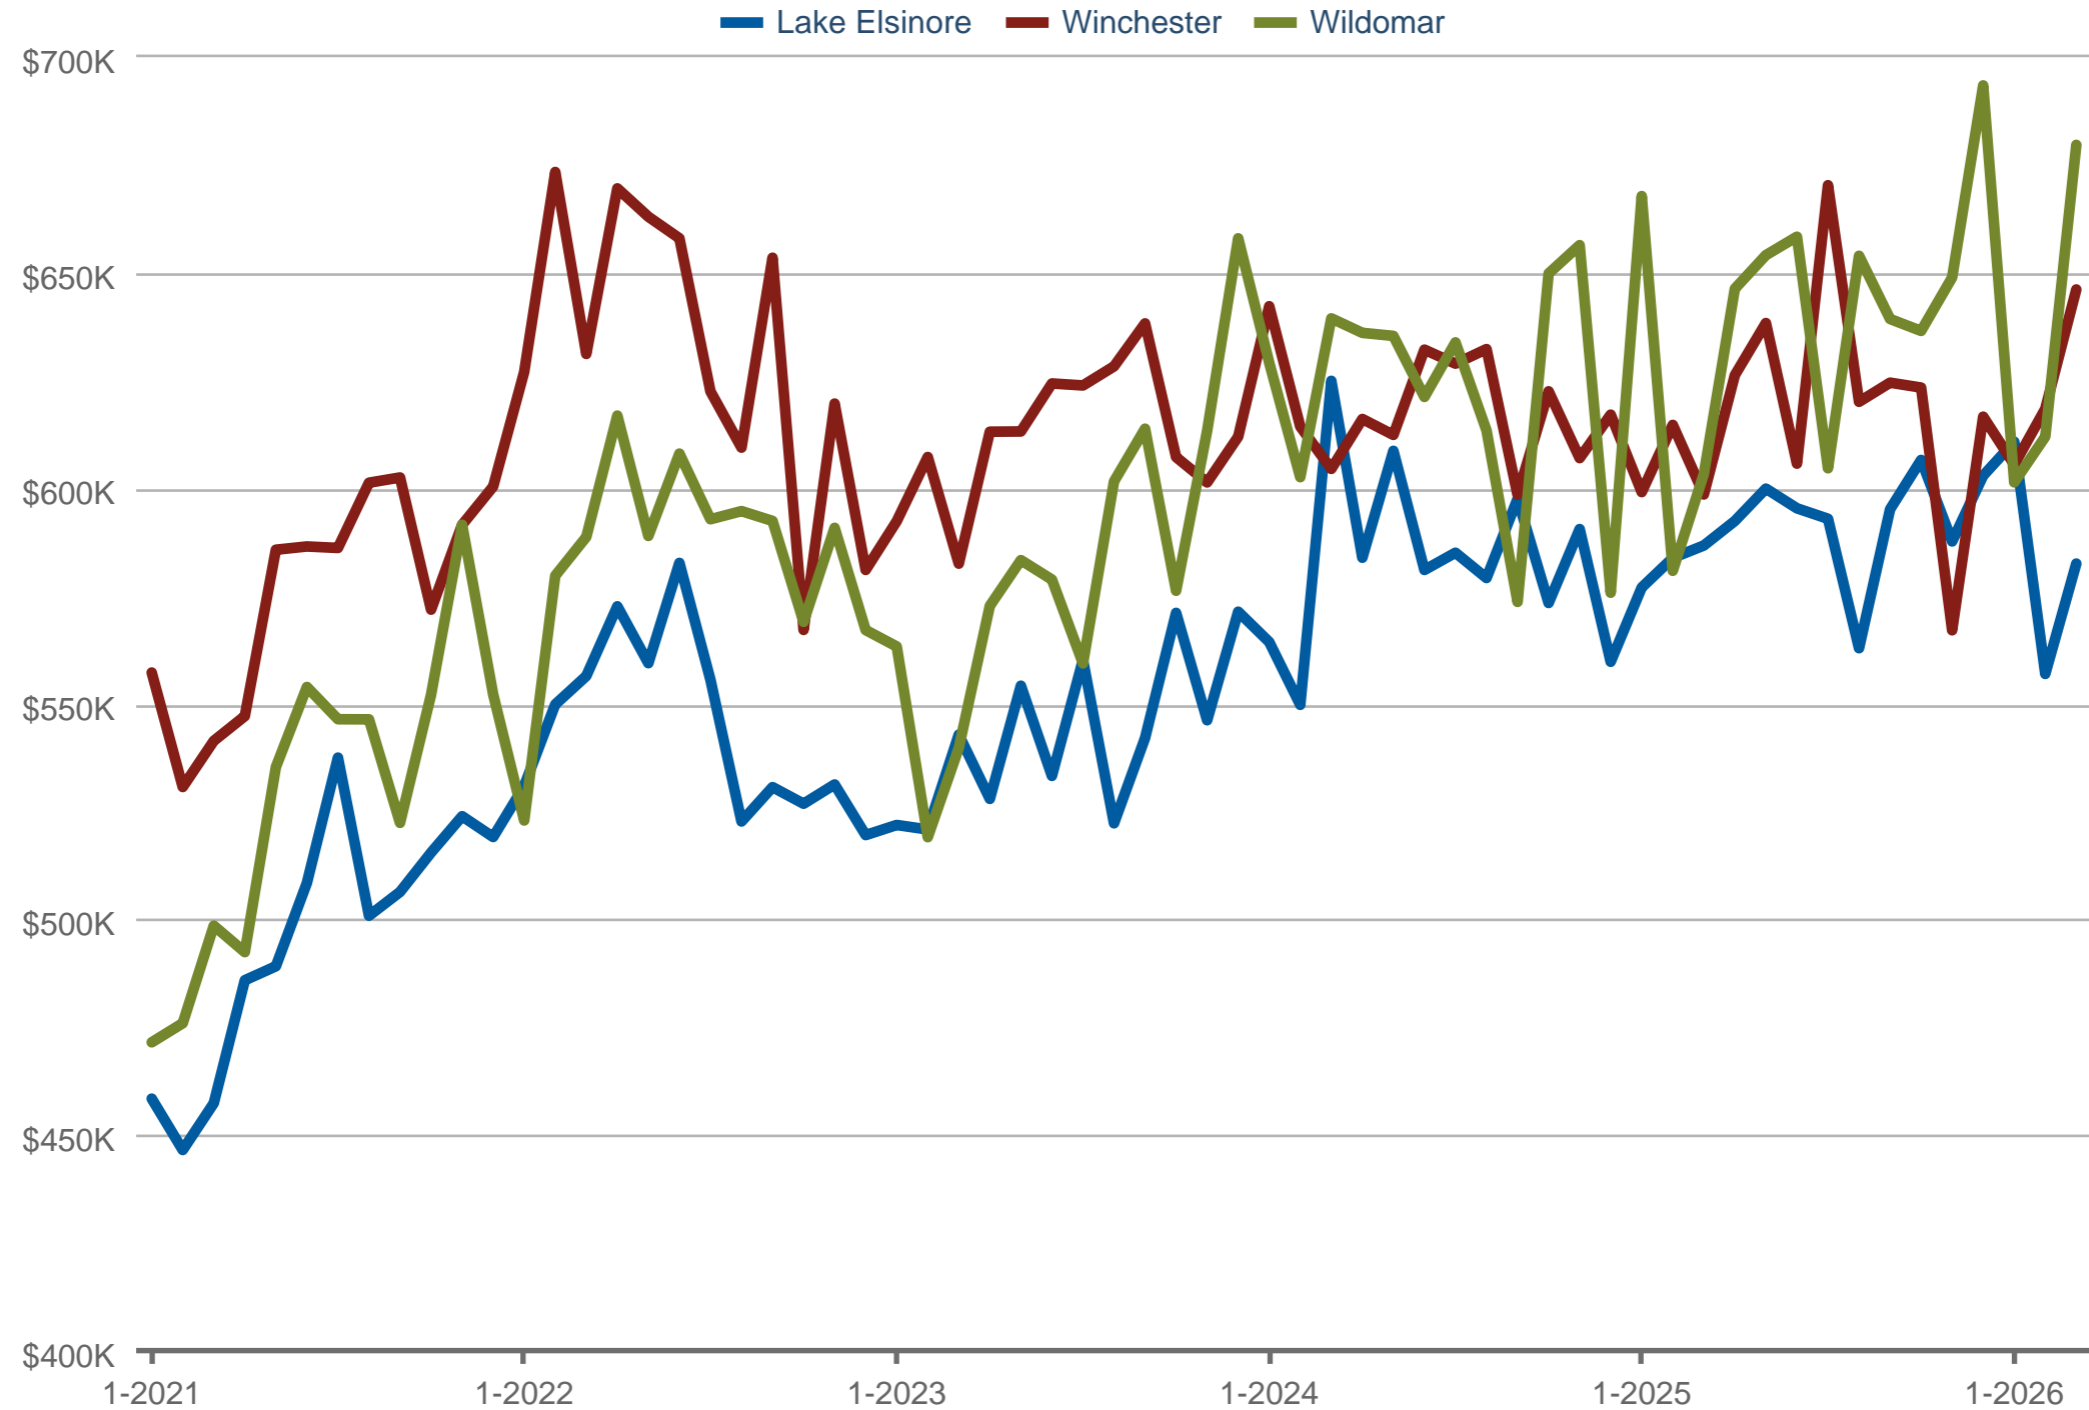

Average Sales Price

Lake Elsinore & Winchester & Wildomar: Residential

Each data point is one month of activity. Data is from April 3, 2026.