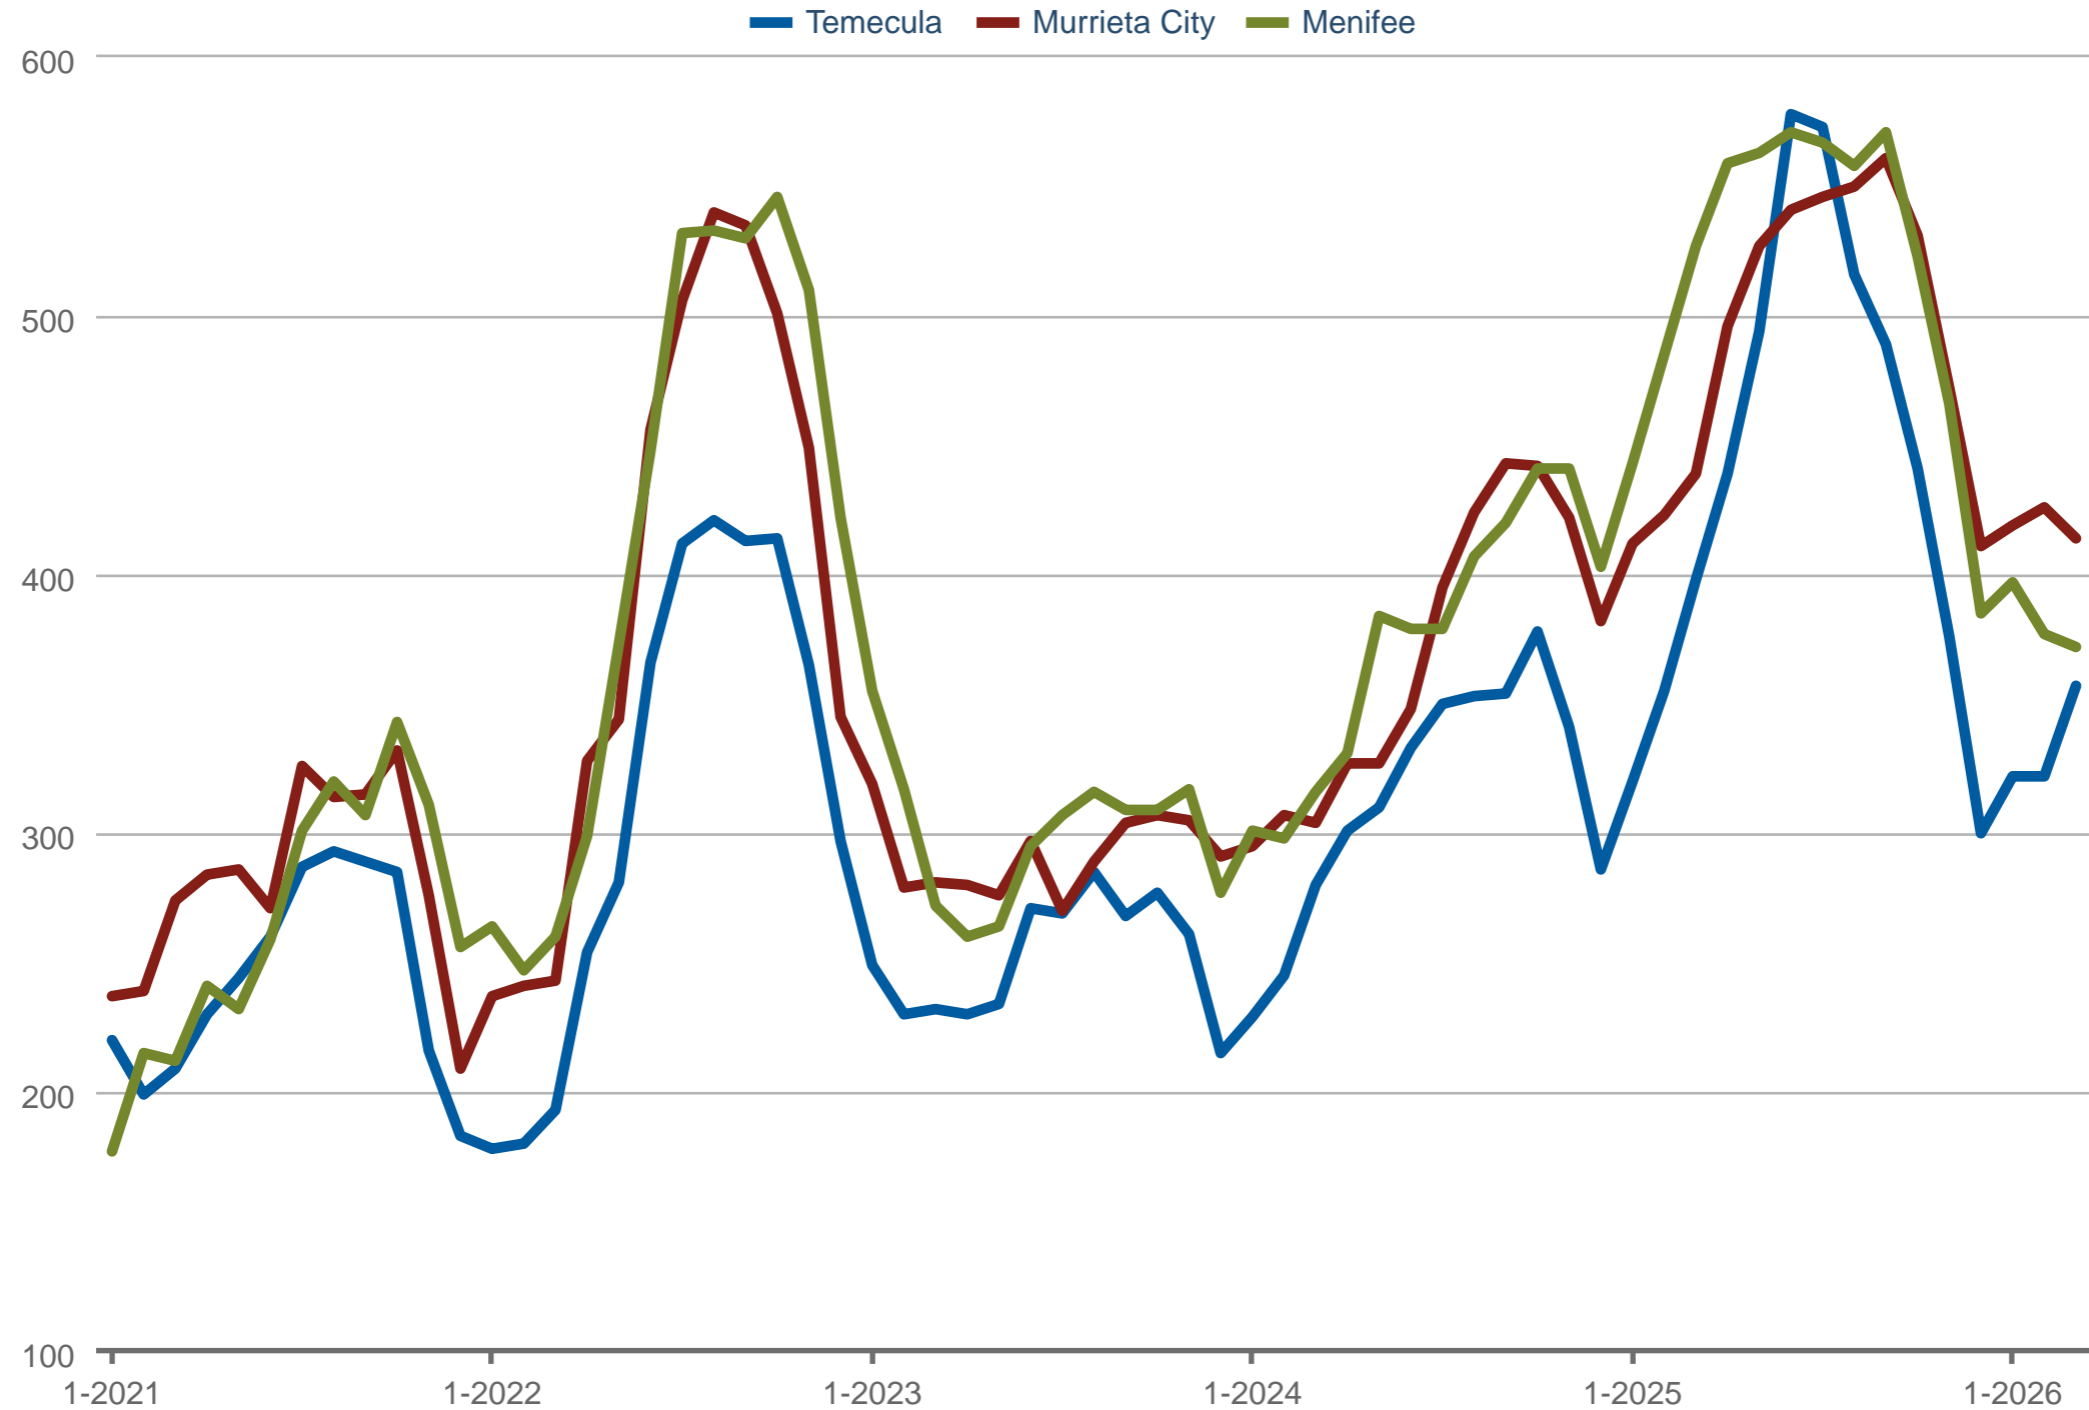

Active Listings

Temecula & Murrieta City & Menifee: Residential

Each data point is one month of activity. Data is from April 3, 2026.