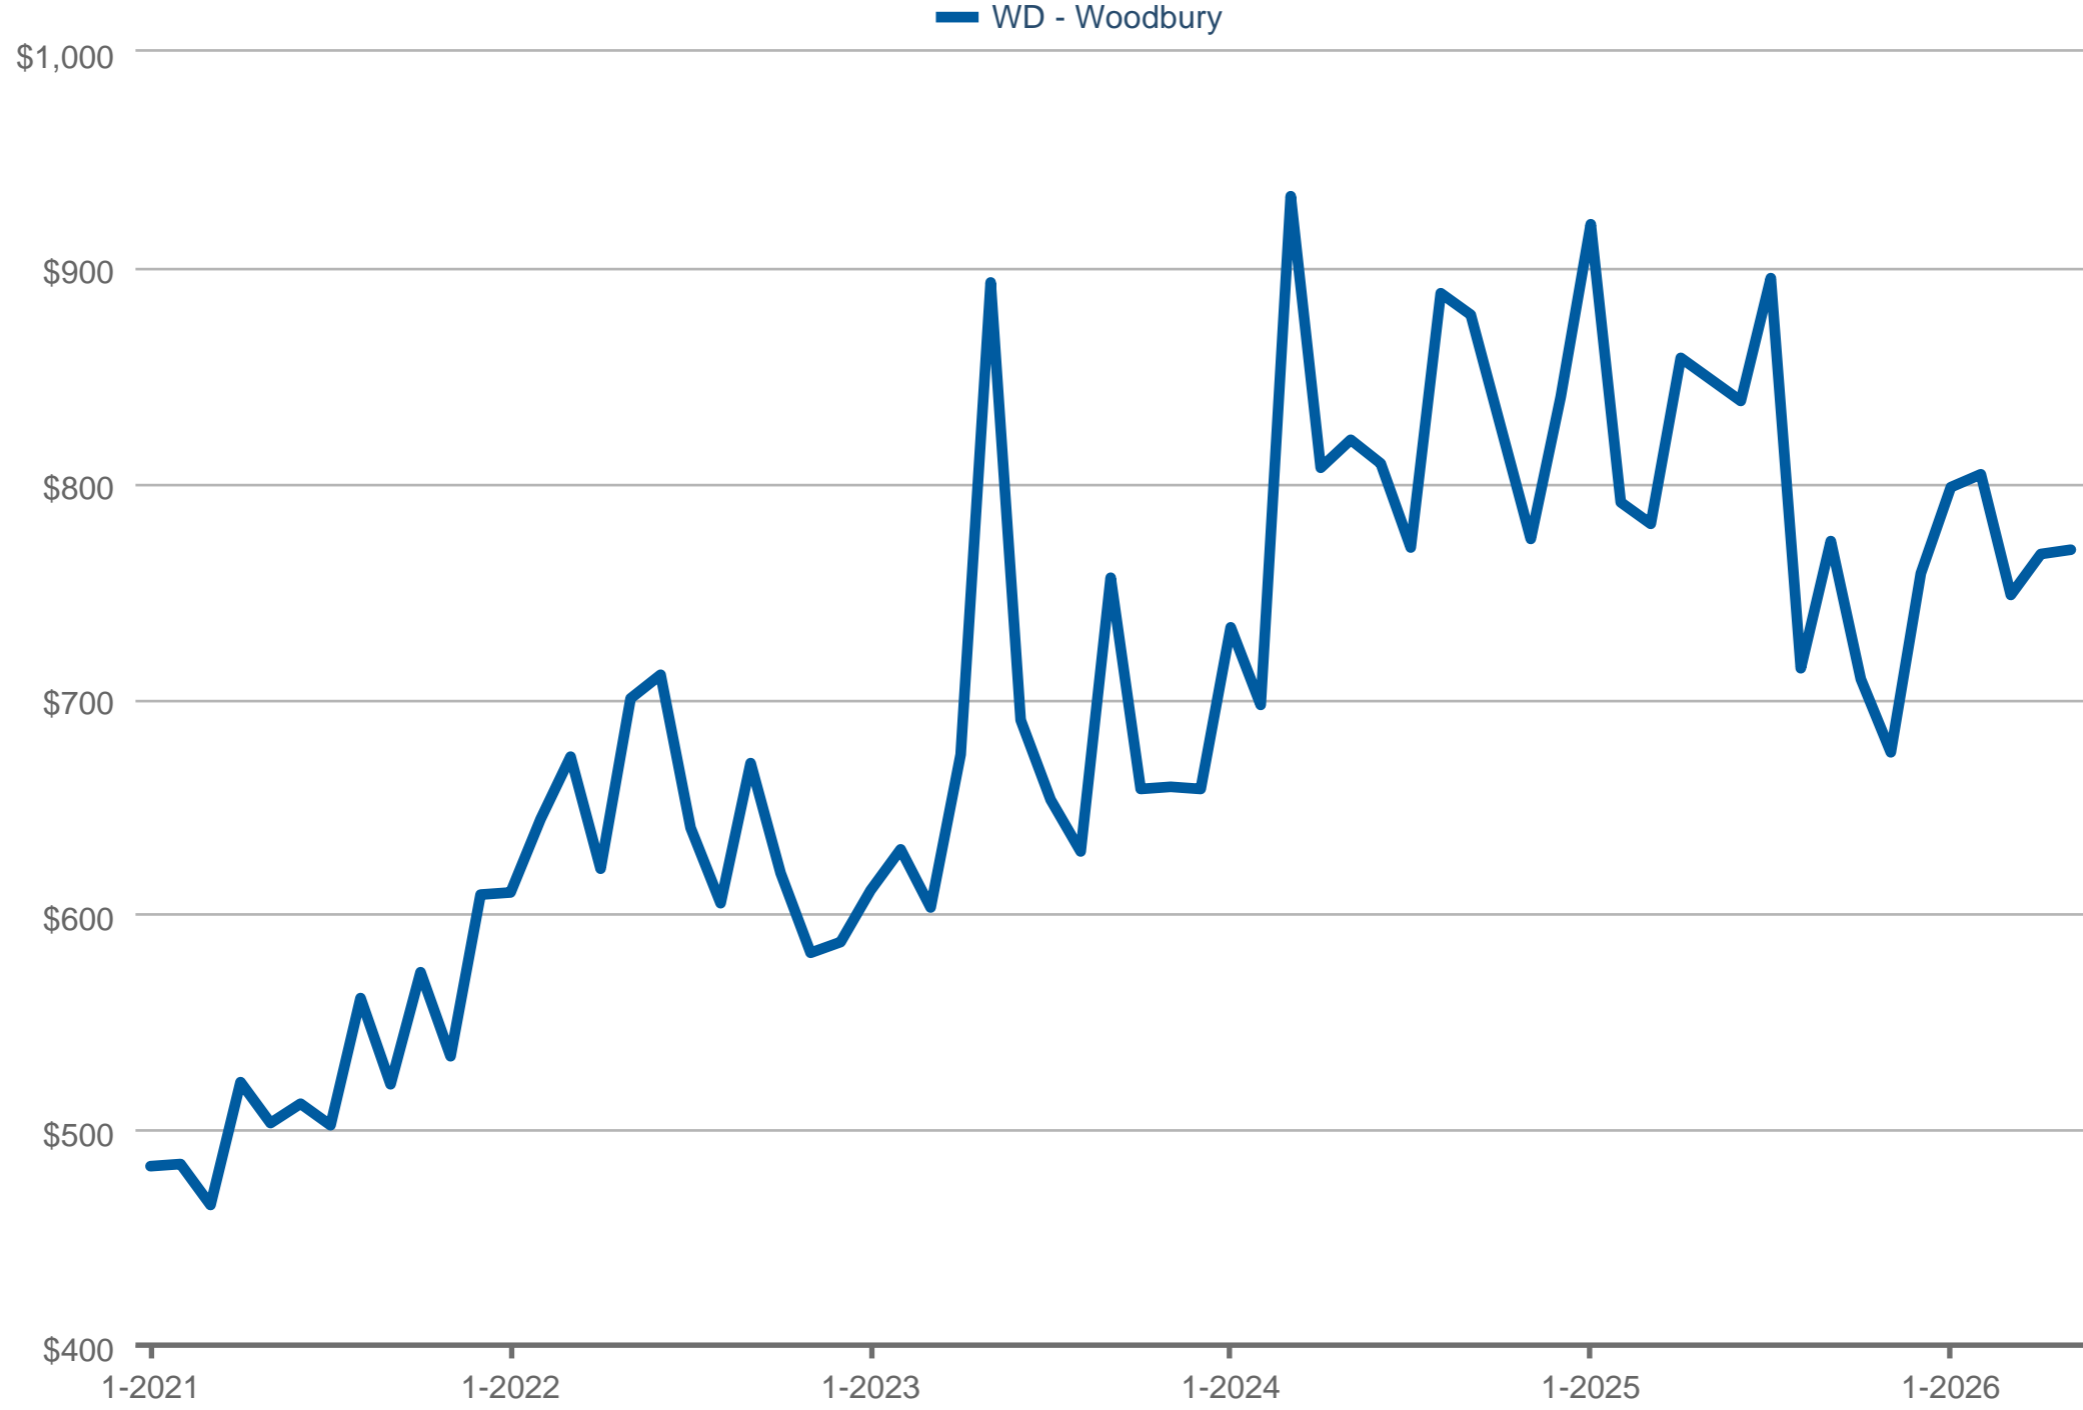

WD - Woodbury: Residential, Attached

Each data point is one month of activity. Data is from June 7, 2026.

All data is from the California Regional Multiple Listing Service, INC. InfoSparks © 2026 ShowingTime Plus, LLC.