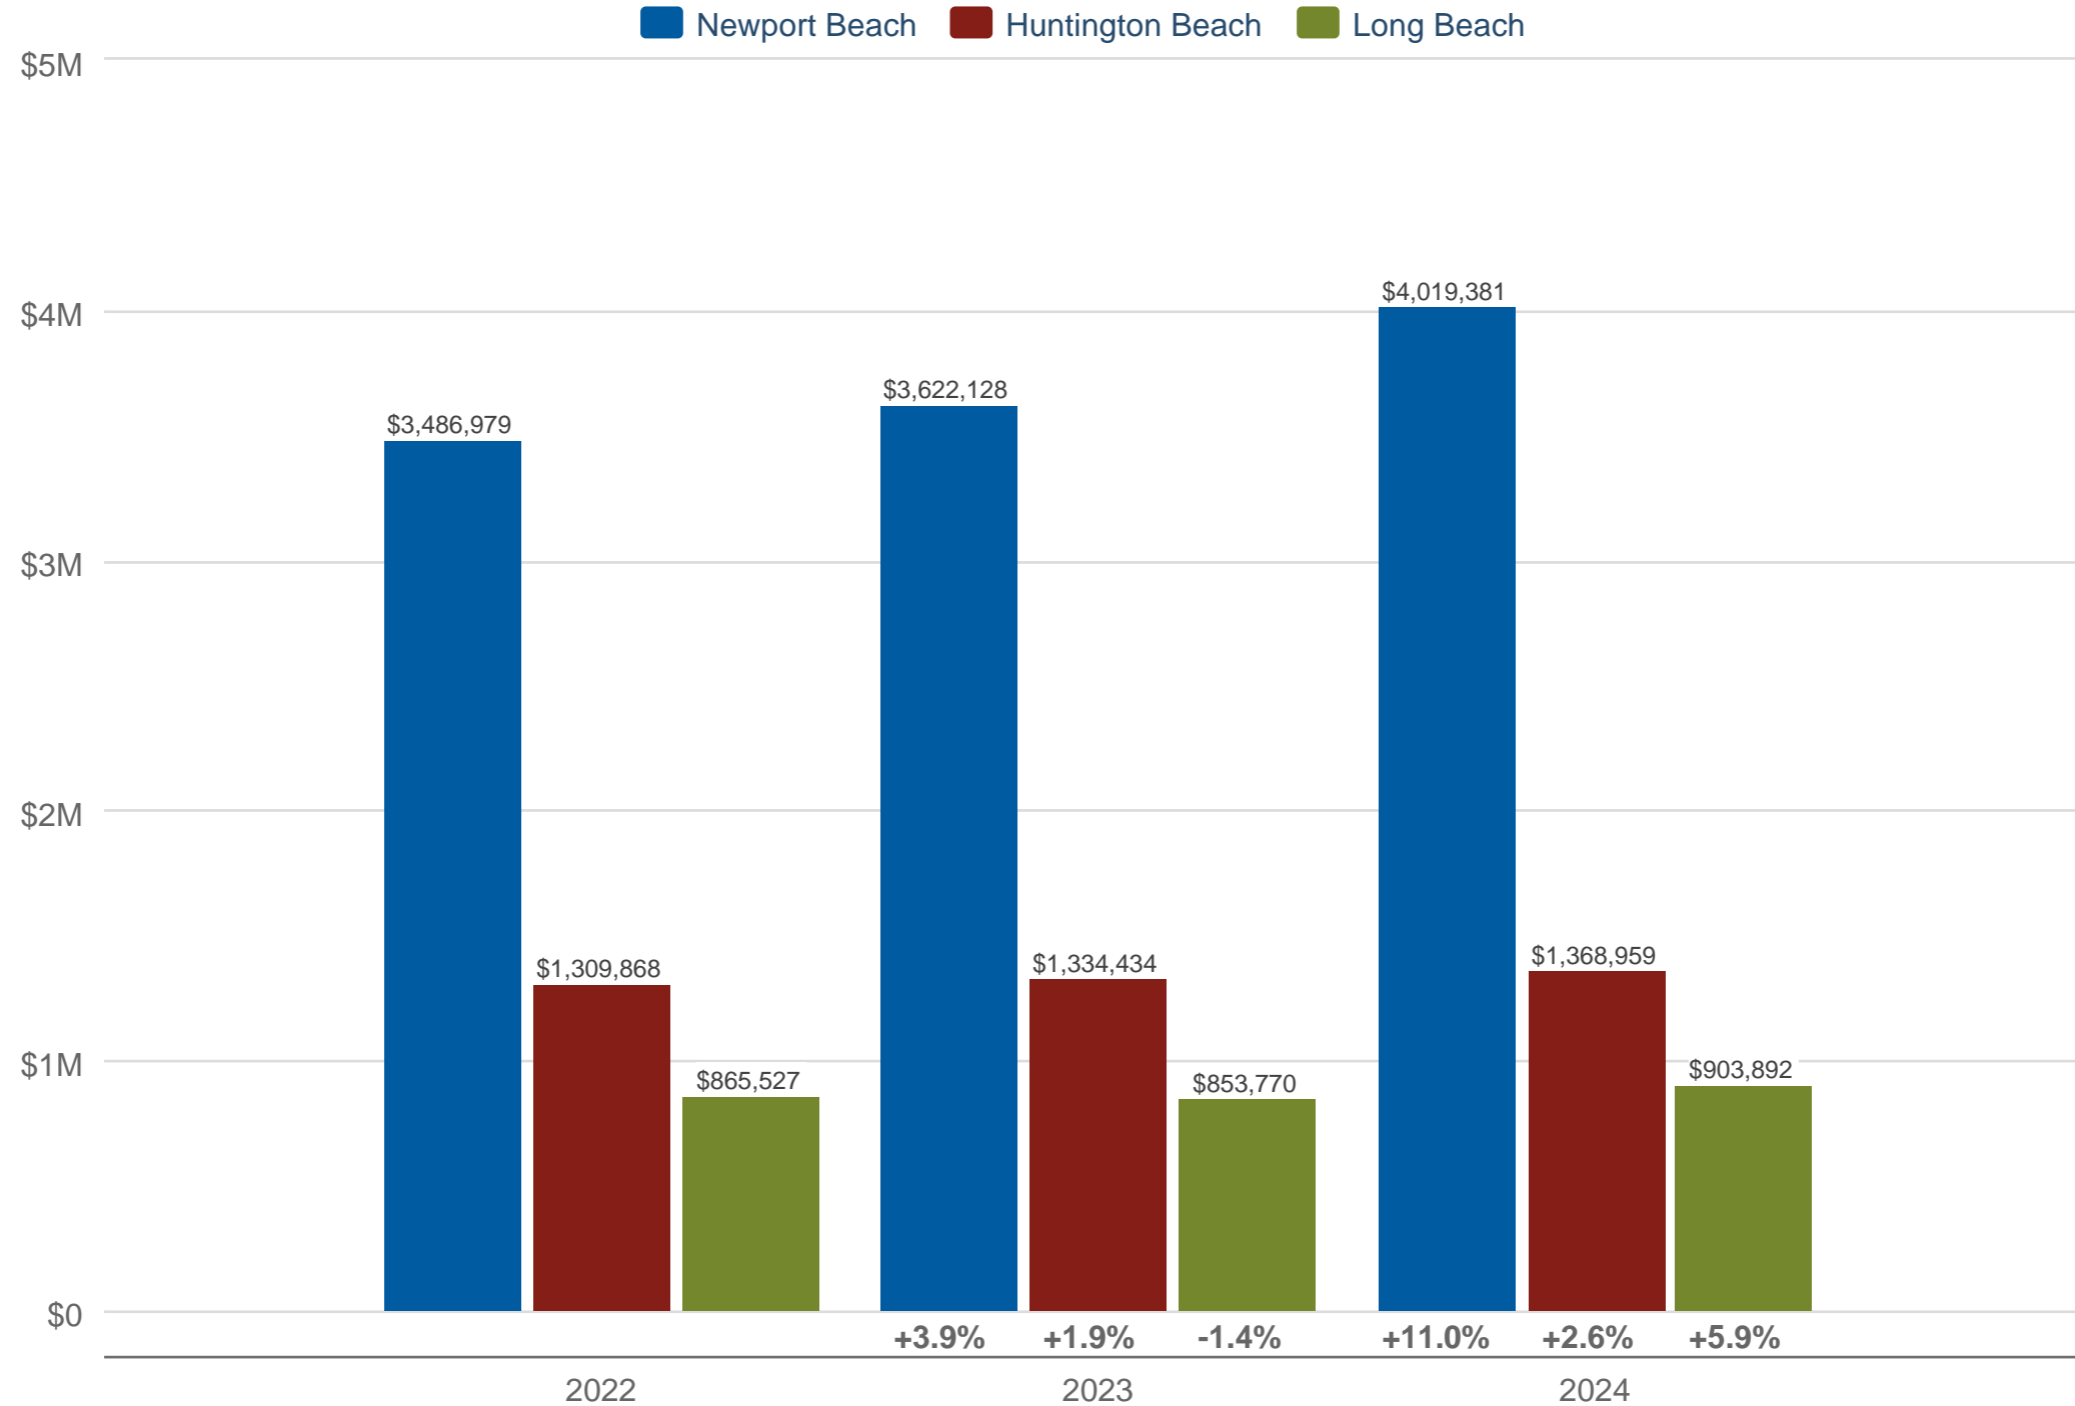

### September Average Sales Price

Newport Beach & Huntington Beach & Long Beach: Residential  
 Each data point is activity year to date. Data is from November 1, 2024.

All data is from the California Regional Multiple Listing Service, INC. InfoSparks © 2024 ShowingTime.