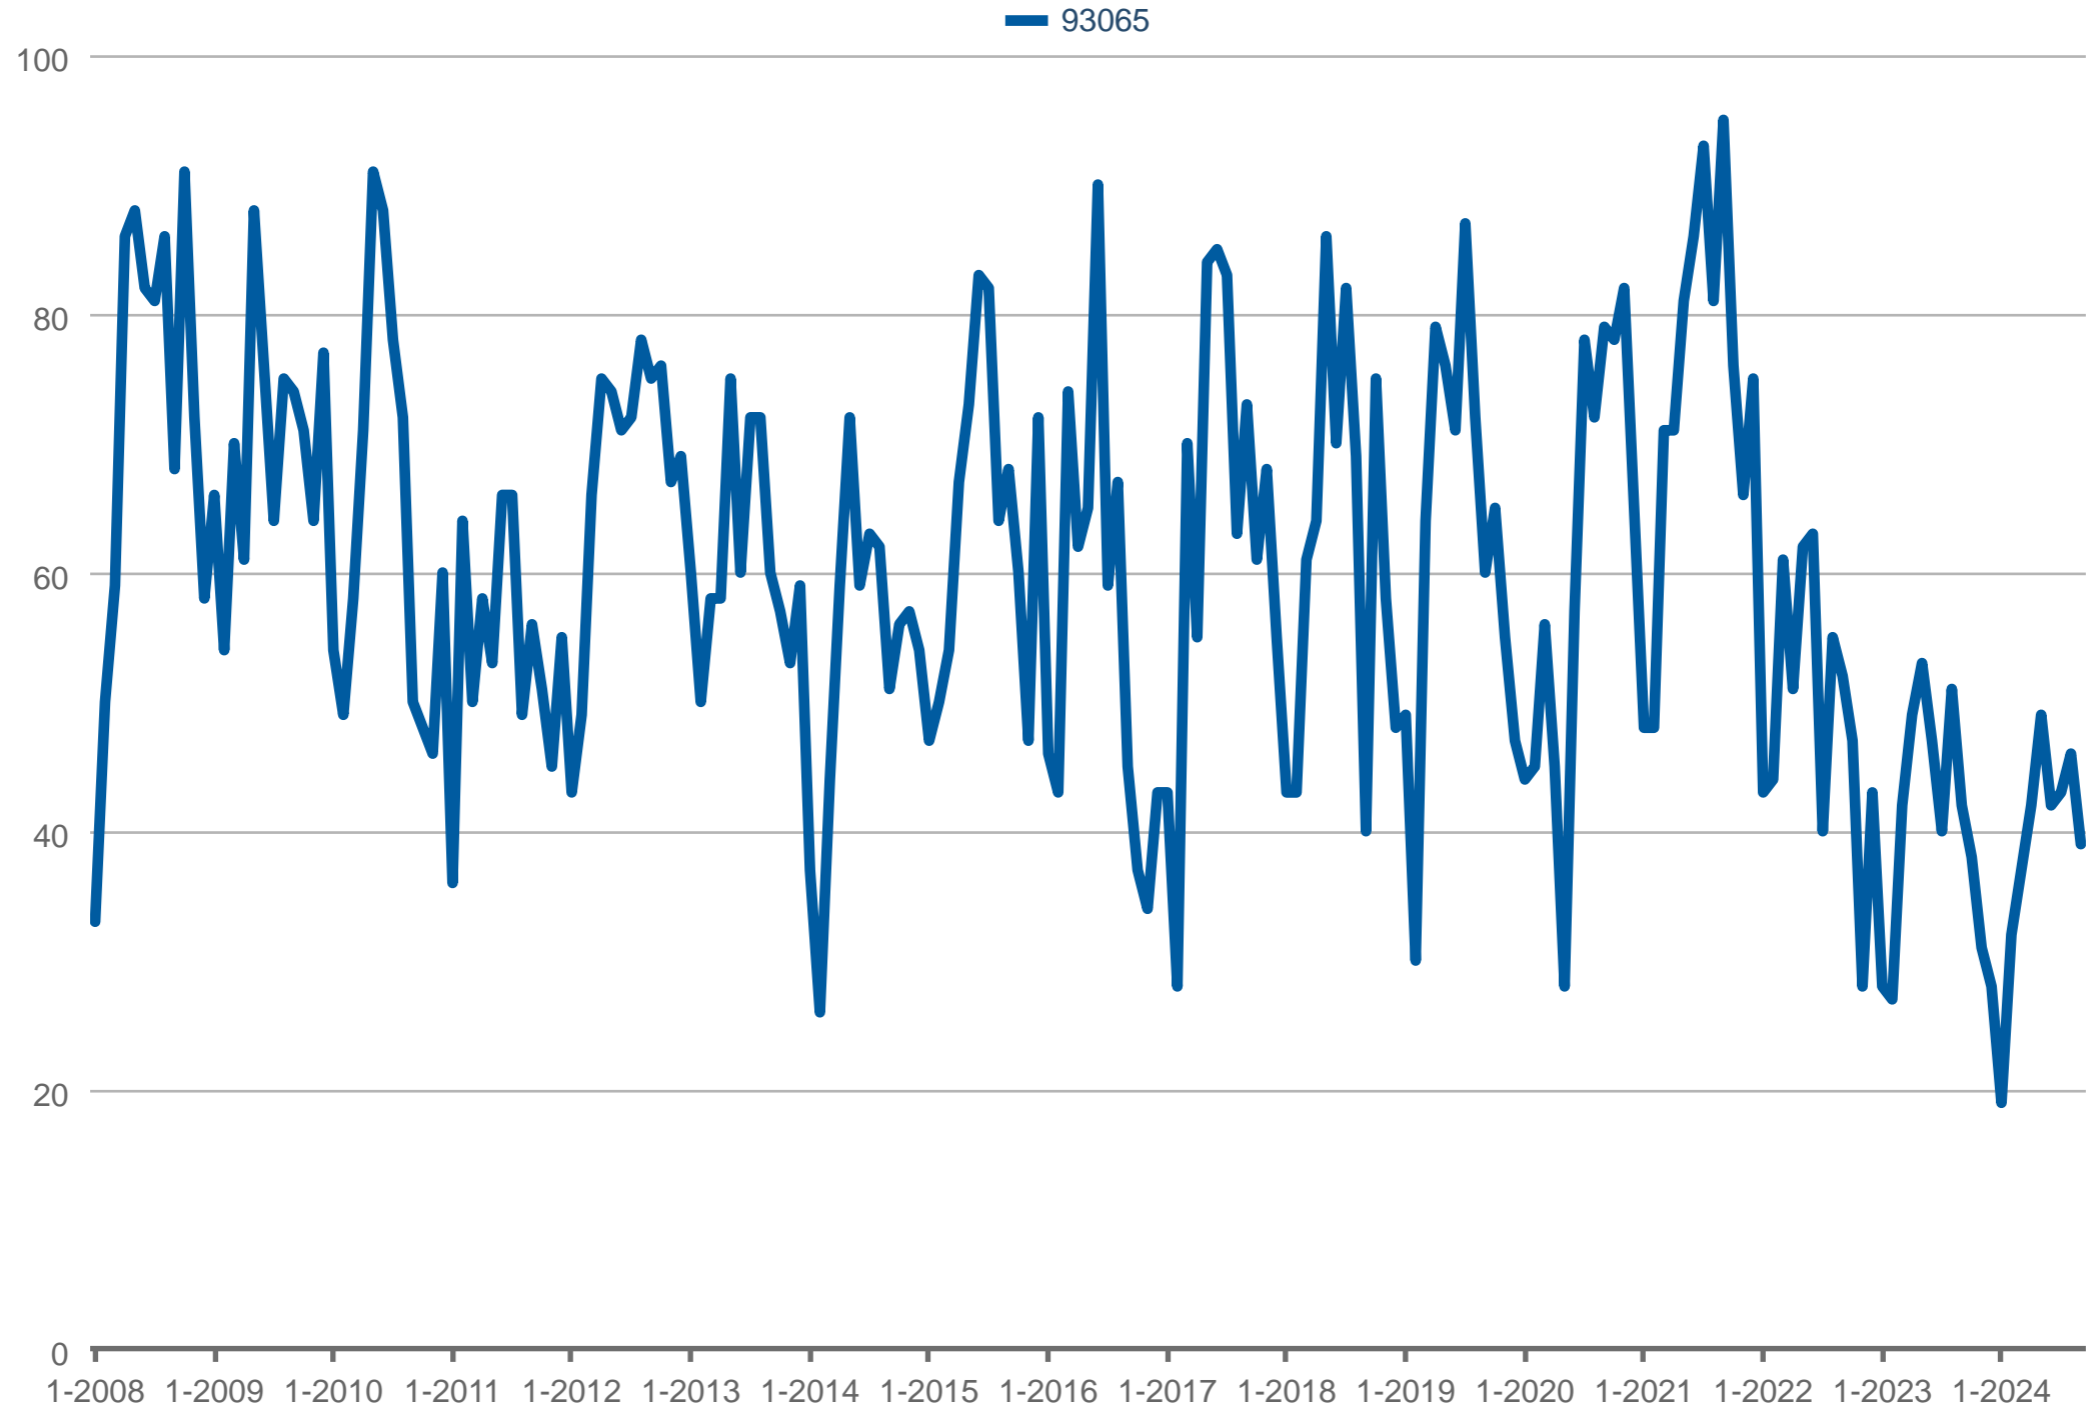

Judith Burke (CA DRE #01883062)
REALTOR® | Broker Associate - eXp Realty of California, Inc.

Office: (818) 307-8426
judyburkehomes@gmail.com
judy@judyburkehomes.com

Closed Sales

93065: Residential, Single Family

Each data point is one month of activity. Data is from October 30, 2024.

All data is from the California Regional Multiple Listing Service, INC. InfoSparks © 2024 ShowingTime Plus, LLC.