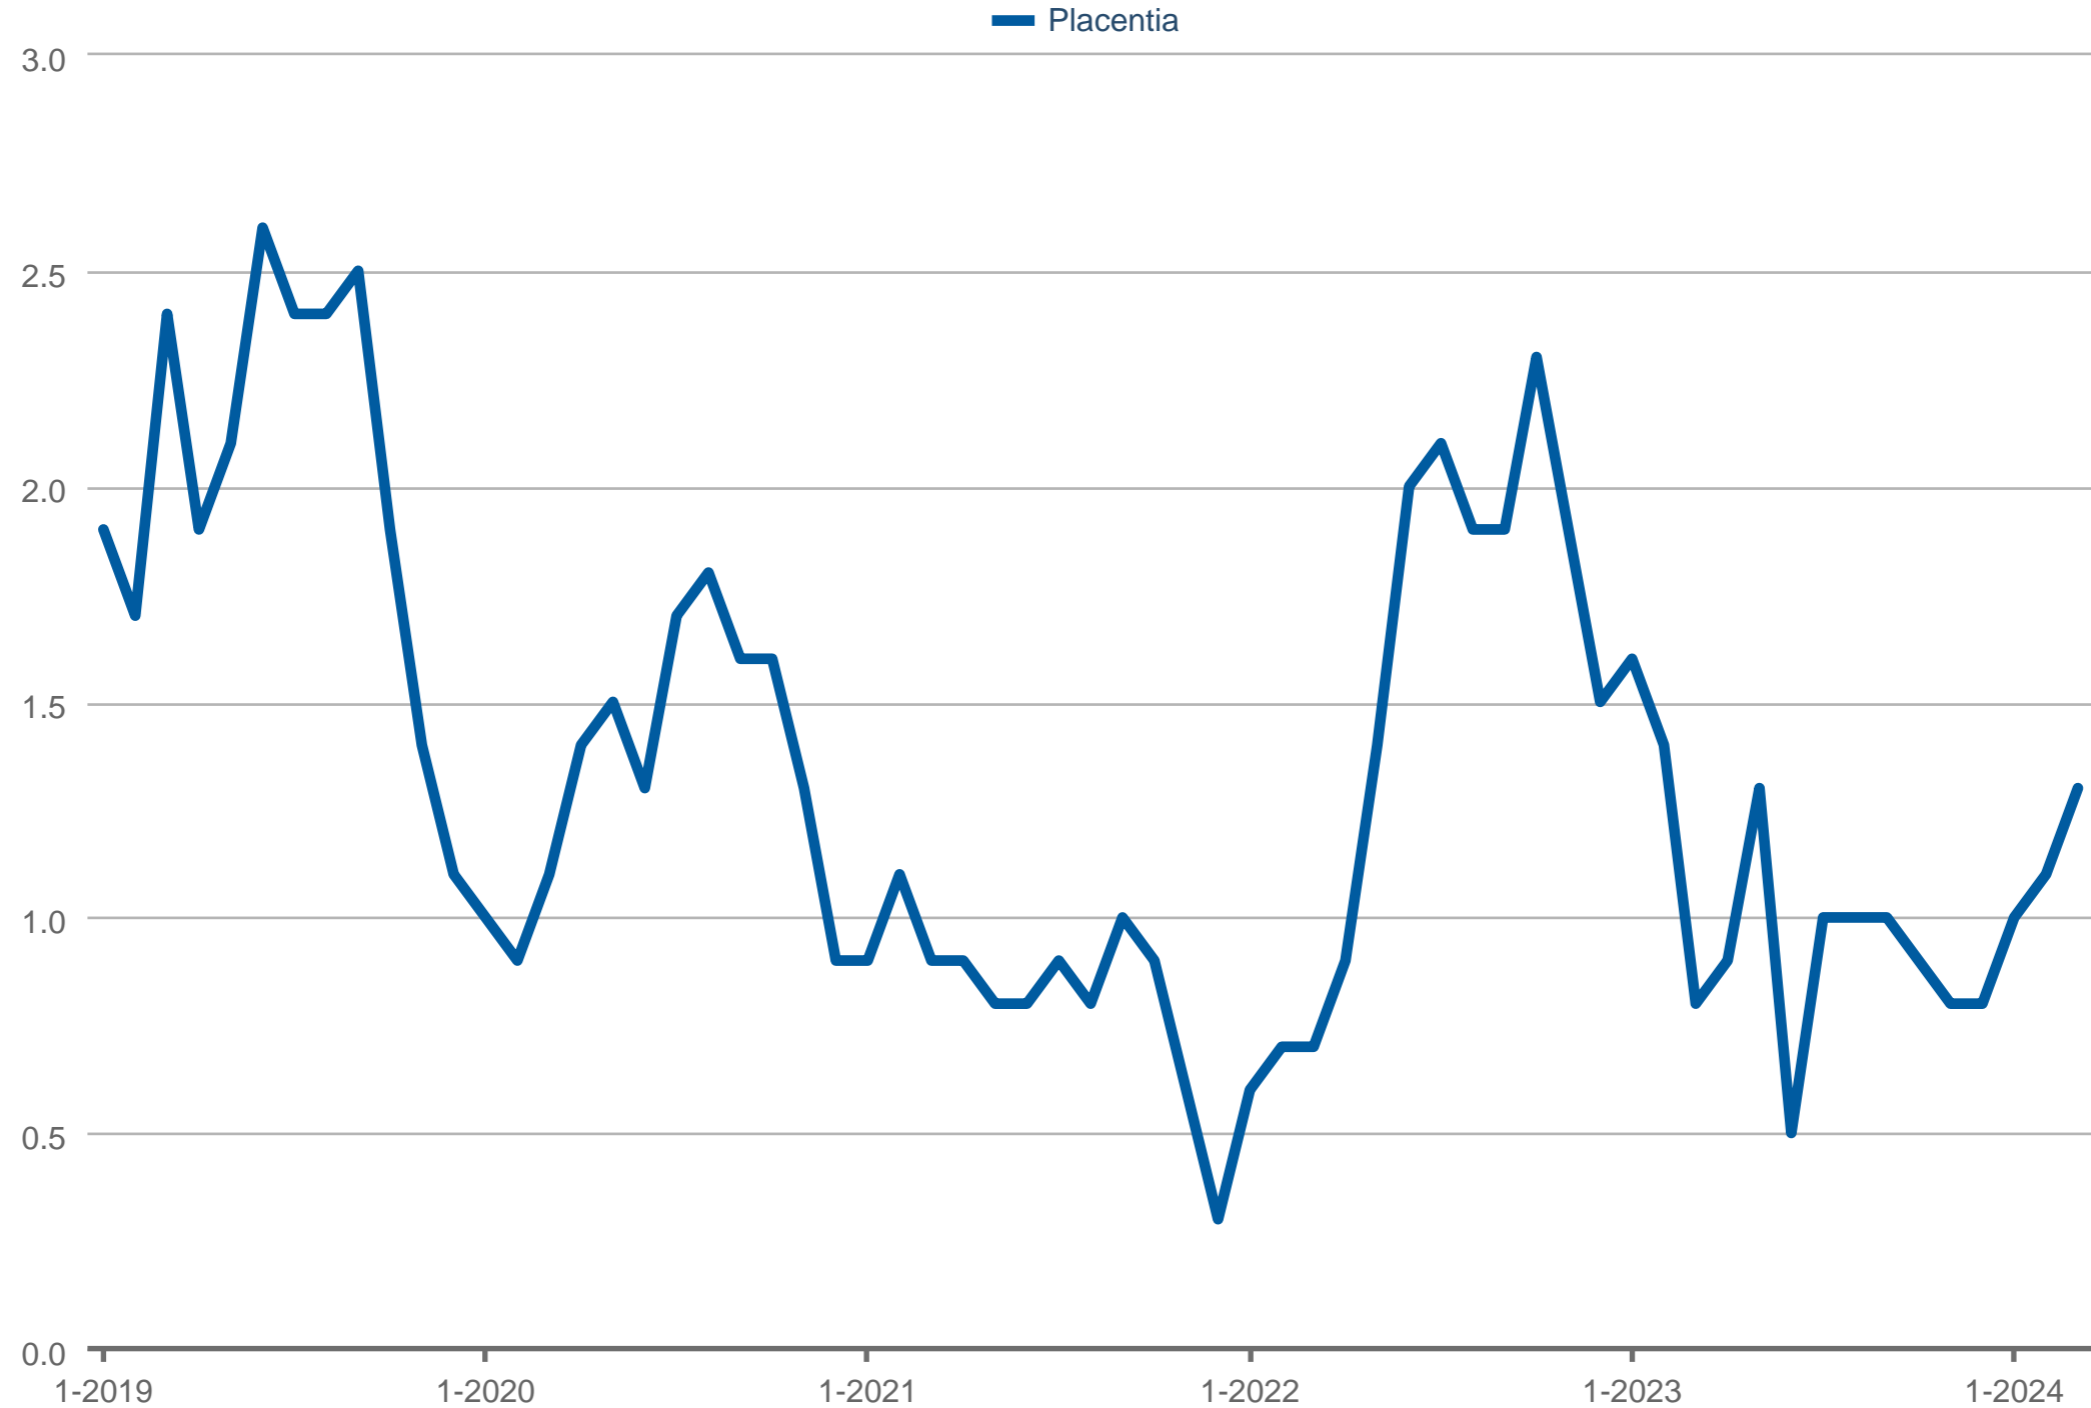

Keith Powers (CA DRE #01940642)
 Powers Realty Group / Alta Realty Group

Office: 714-402-1357
BrokerPowers@gmail.com

Inventory Months Supply

Placentia: Residential, Single Family, Detached

Each data point is one month of activity. Data is from April 26, 2024.