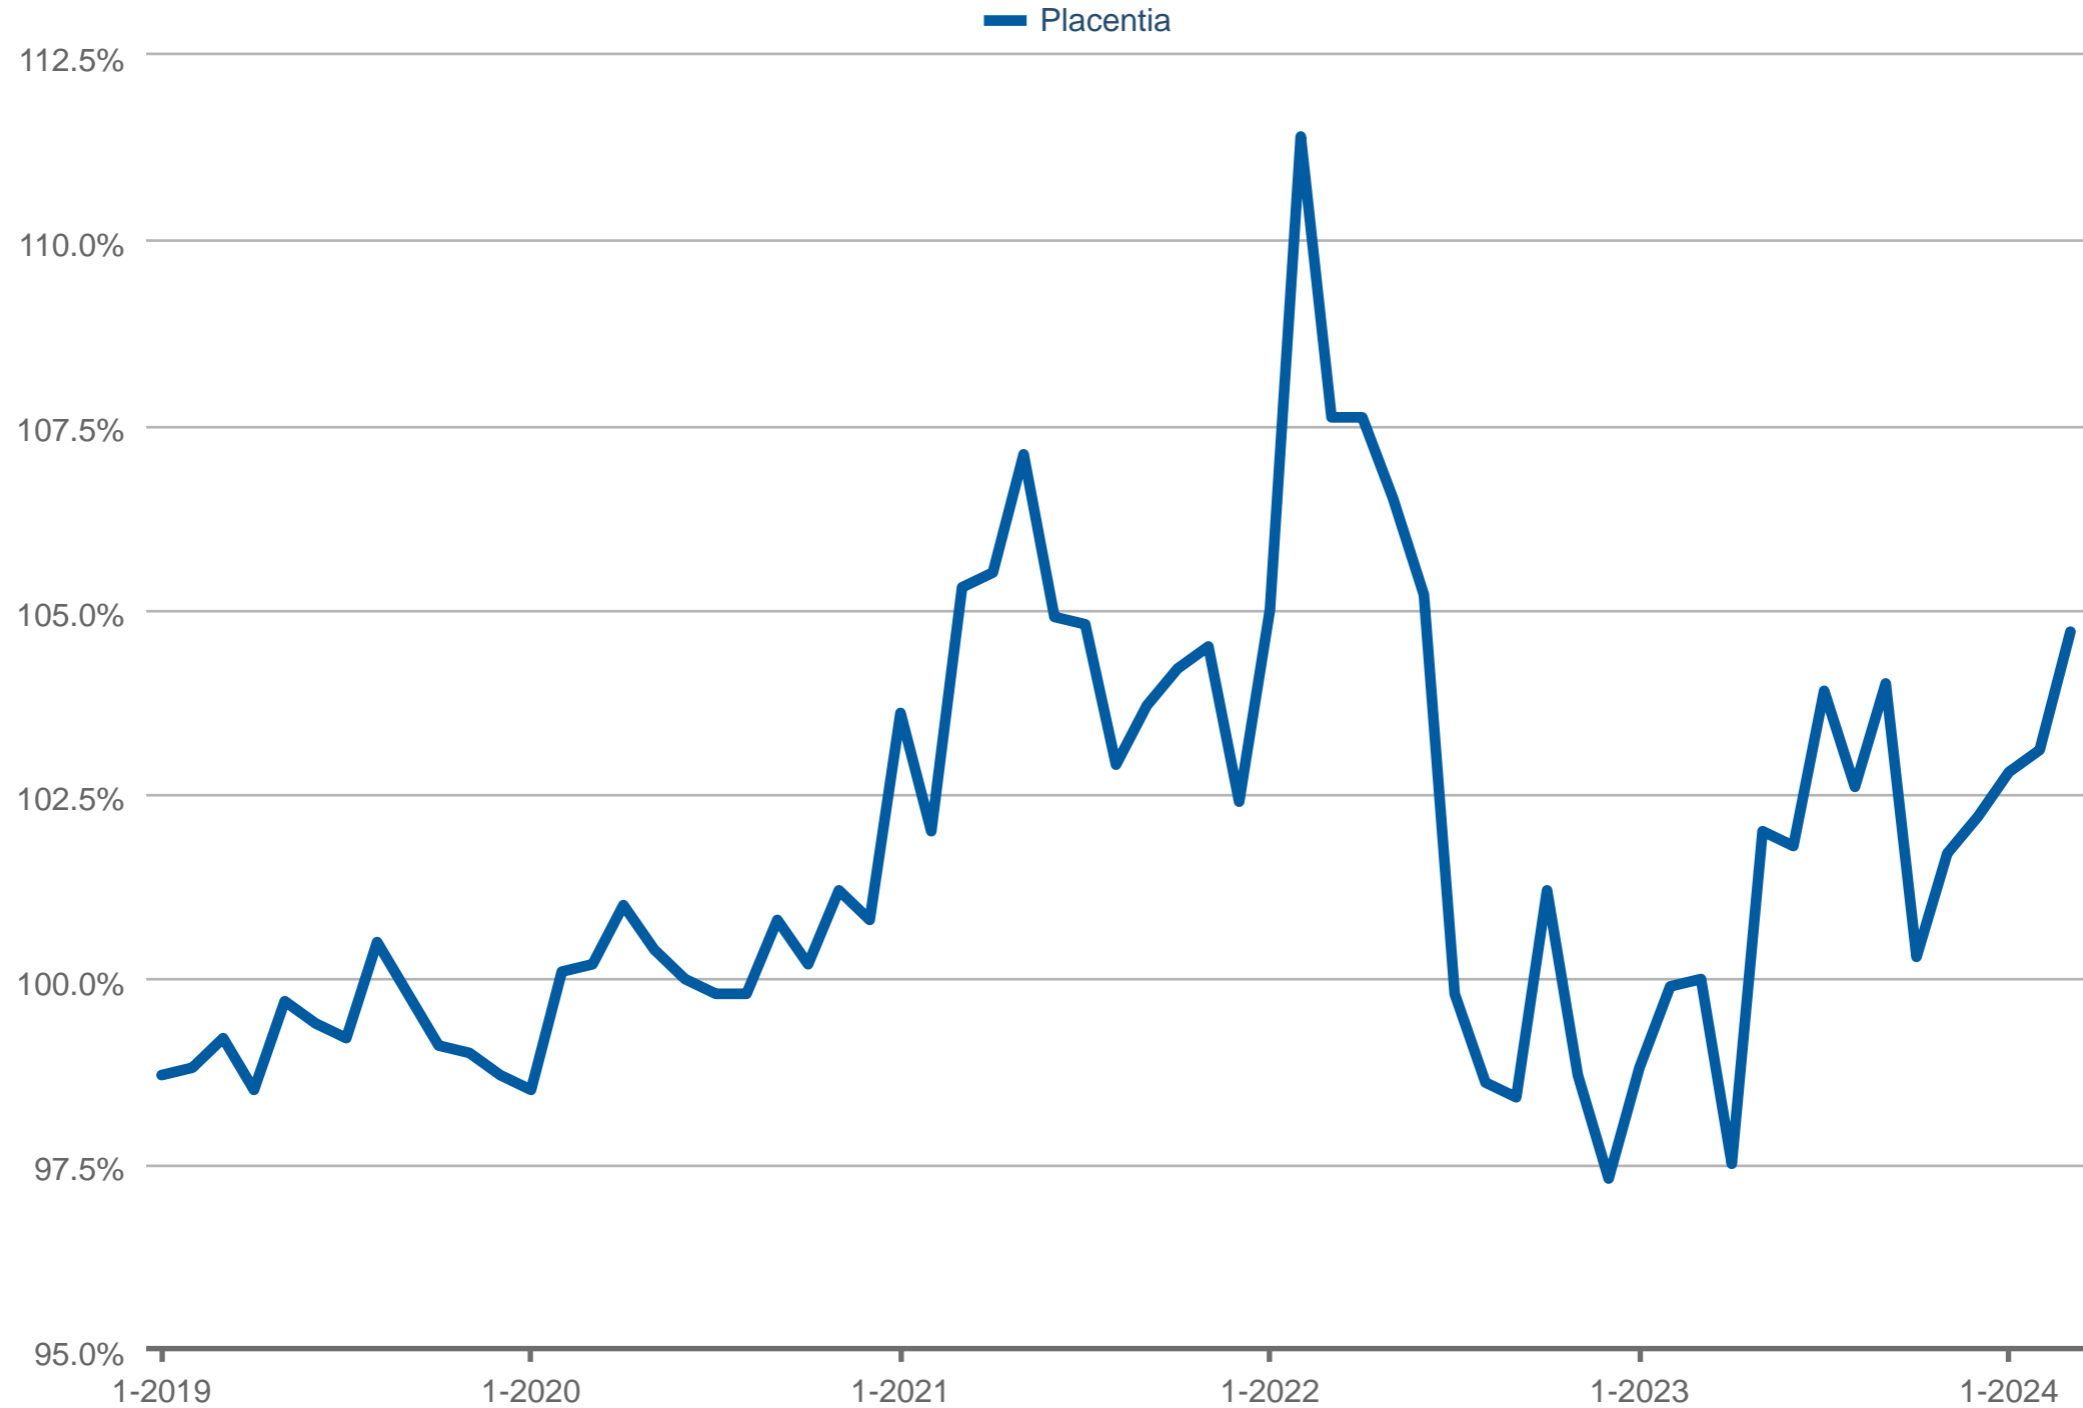

### Average Percent of Last List Price Received

Placentia: Residential, Single Family, Detached

Each data point is one month of activity. Data is from April 26, 2024.

All data is from the California Regional Multiple Listing Service, INC. InfoSparks © 2024 ShowingTime.