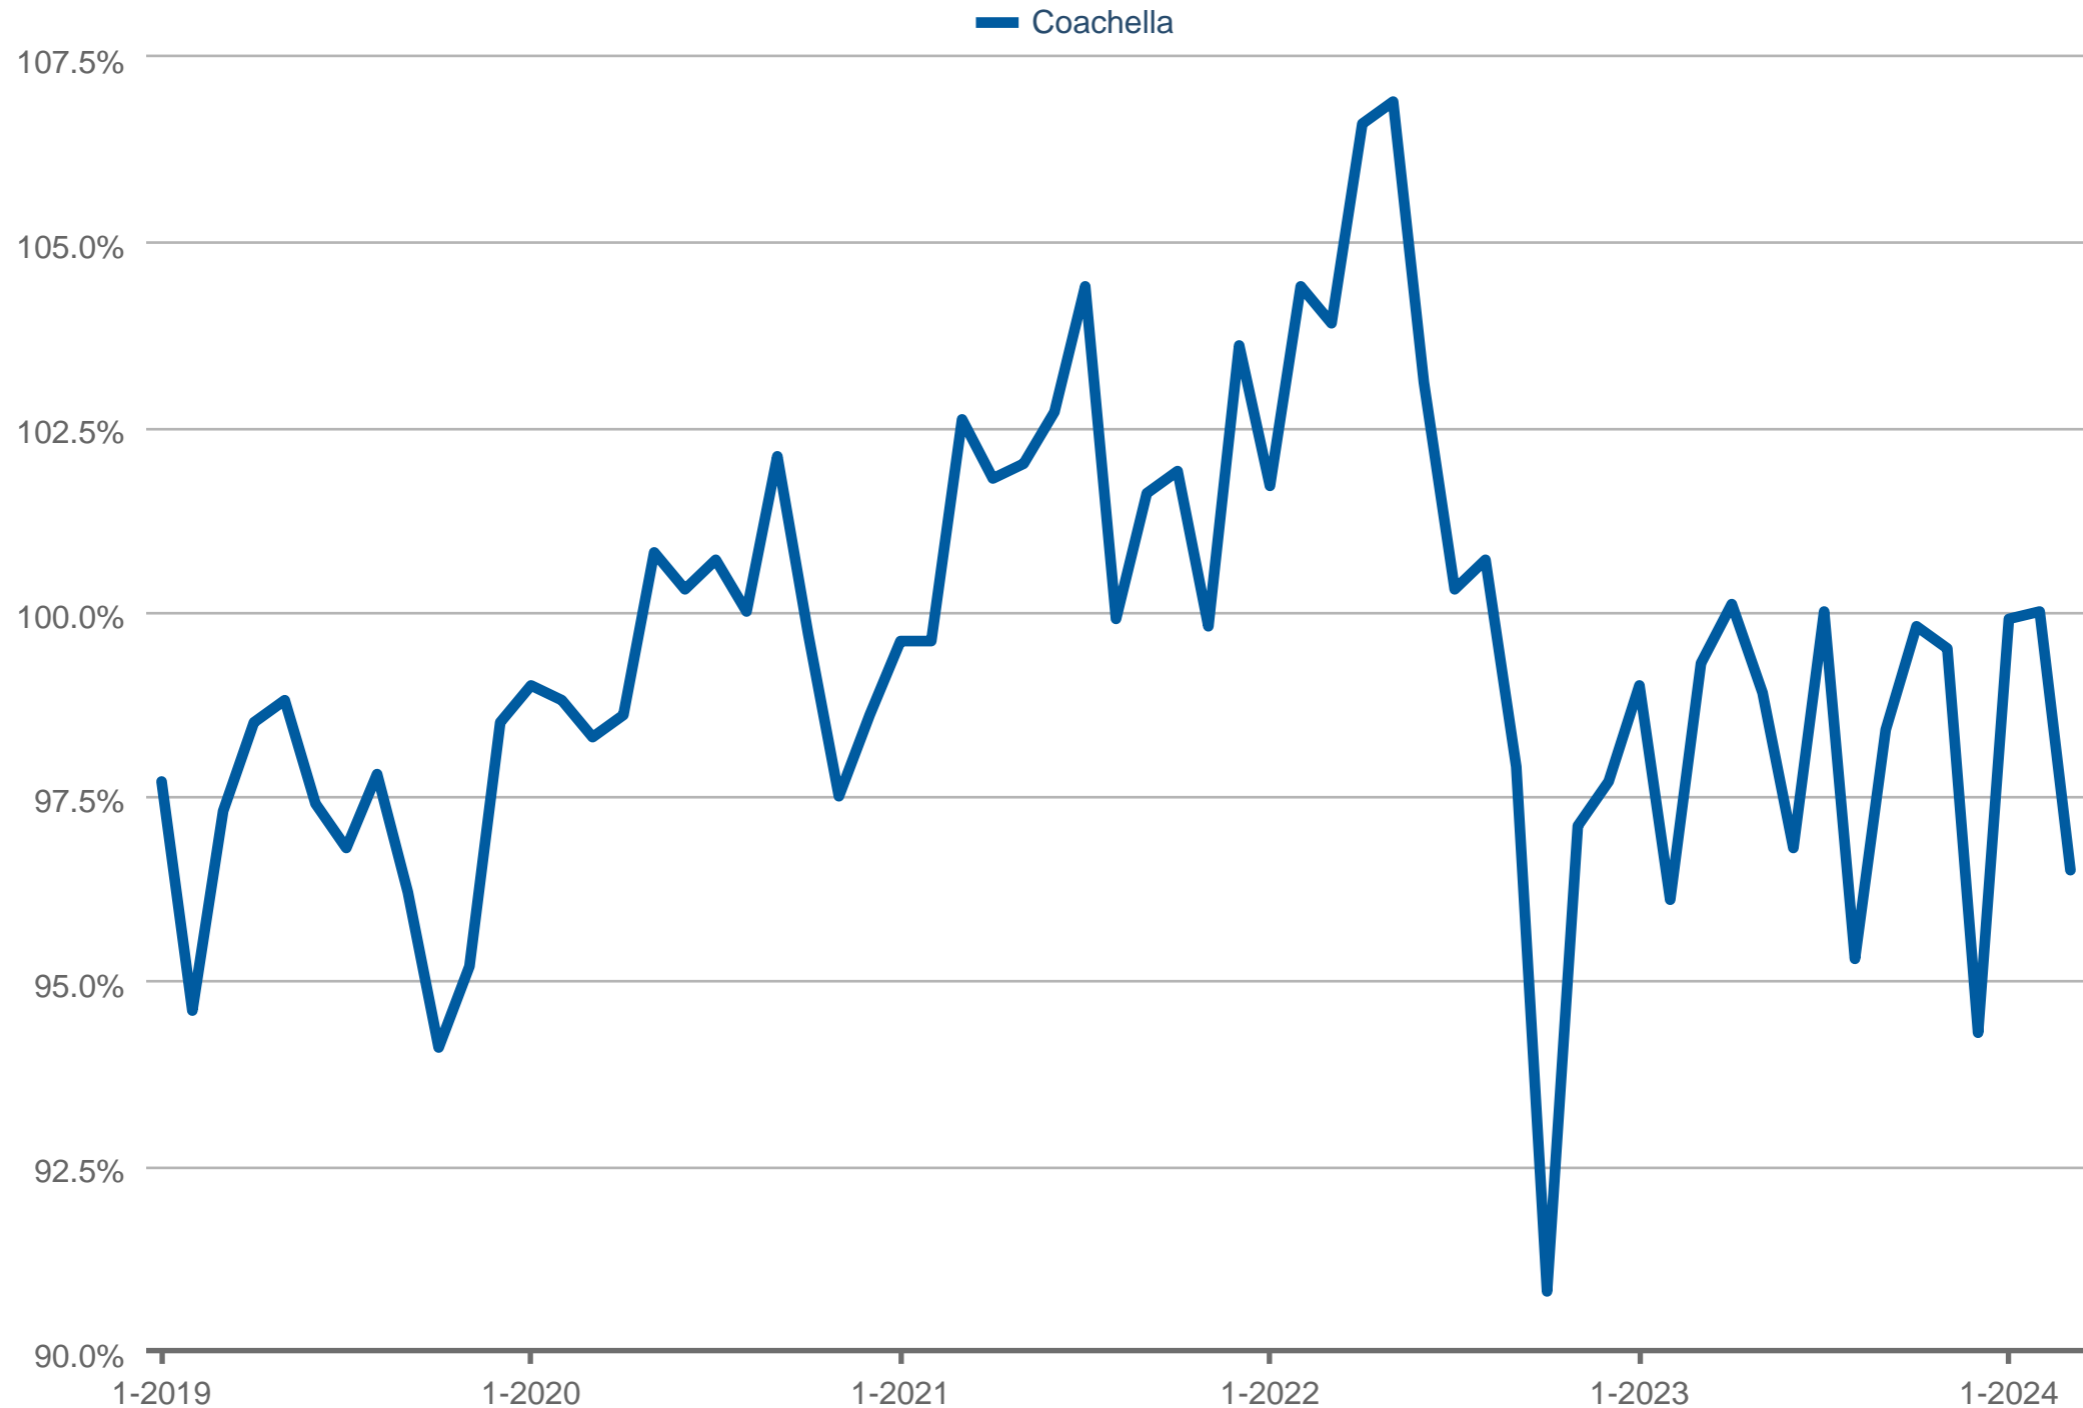

Average Percent of Original Price Received

Coachella: Residential, Single Family, Detached

Each data point is one month of activity. Data is from April 26, 2024.