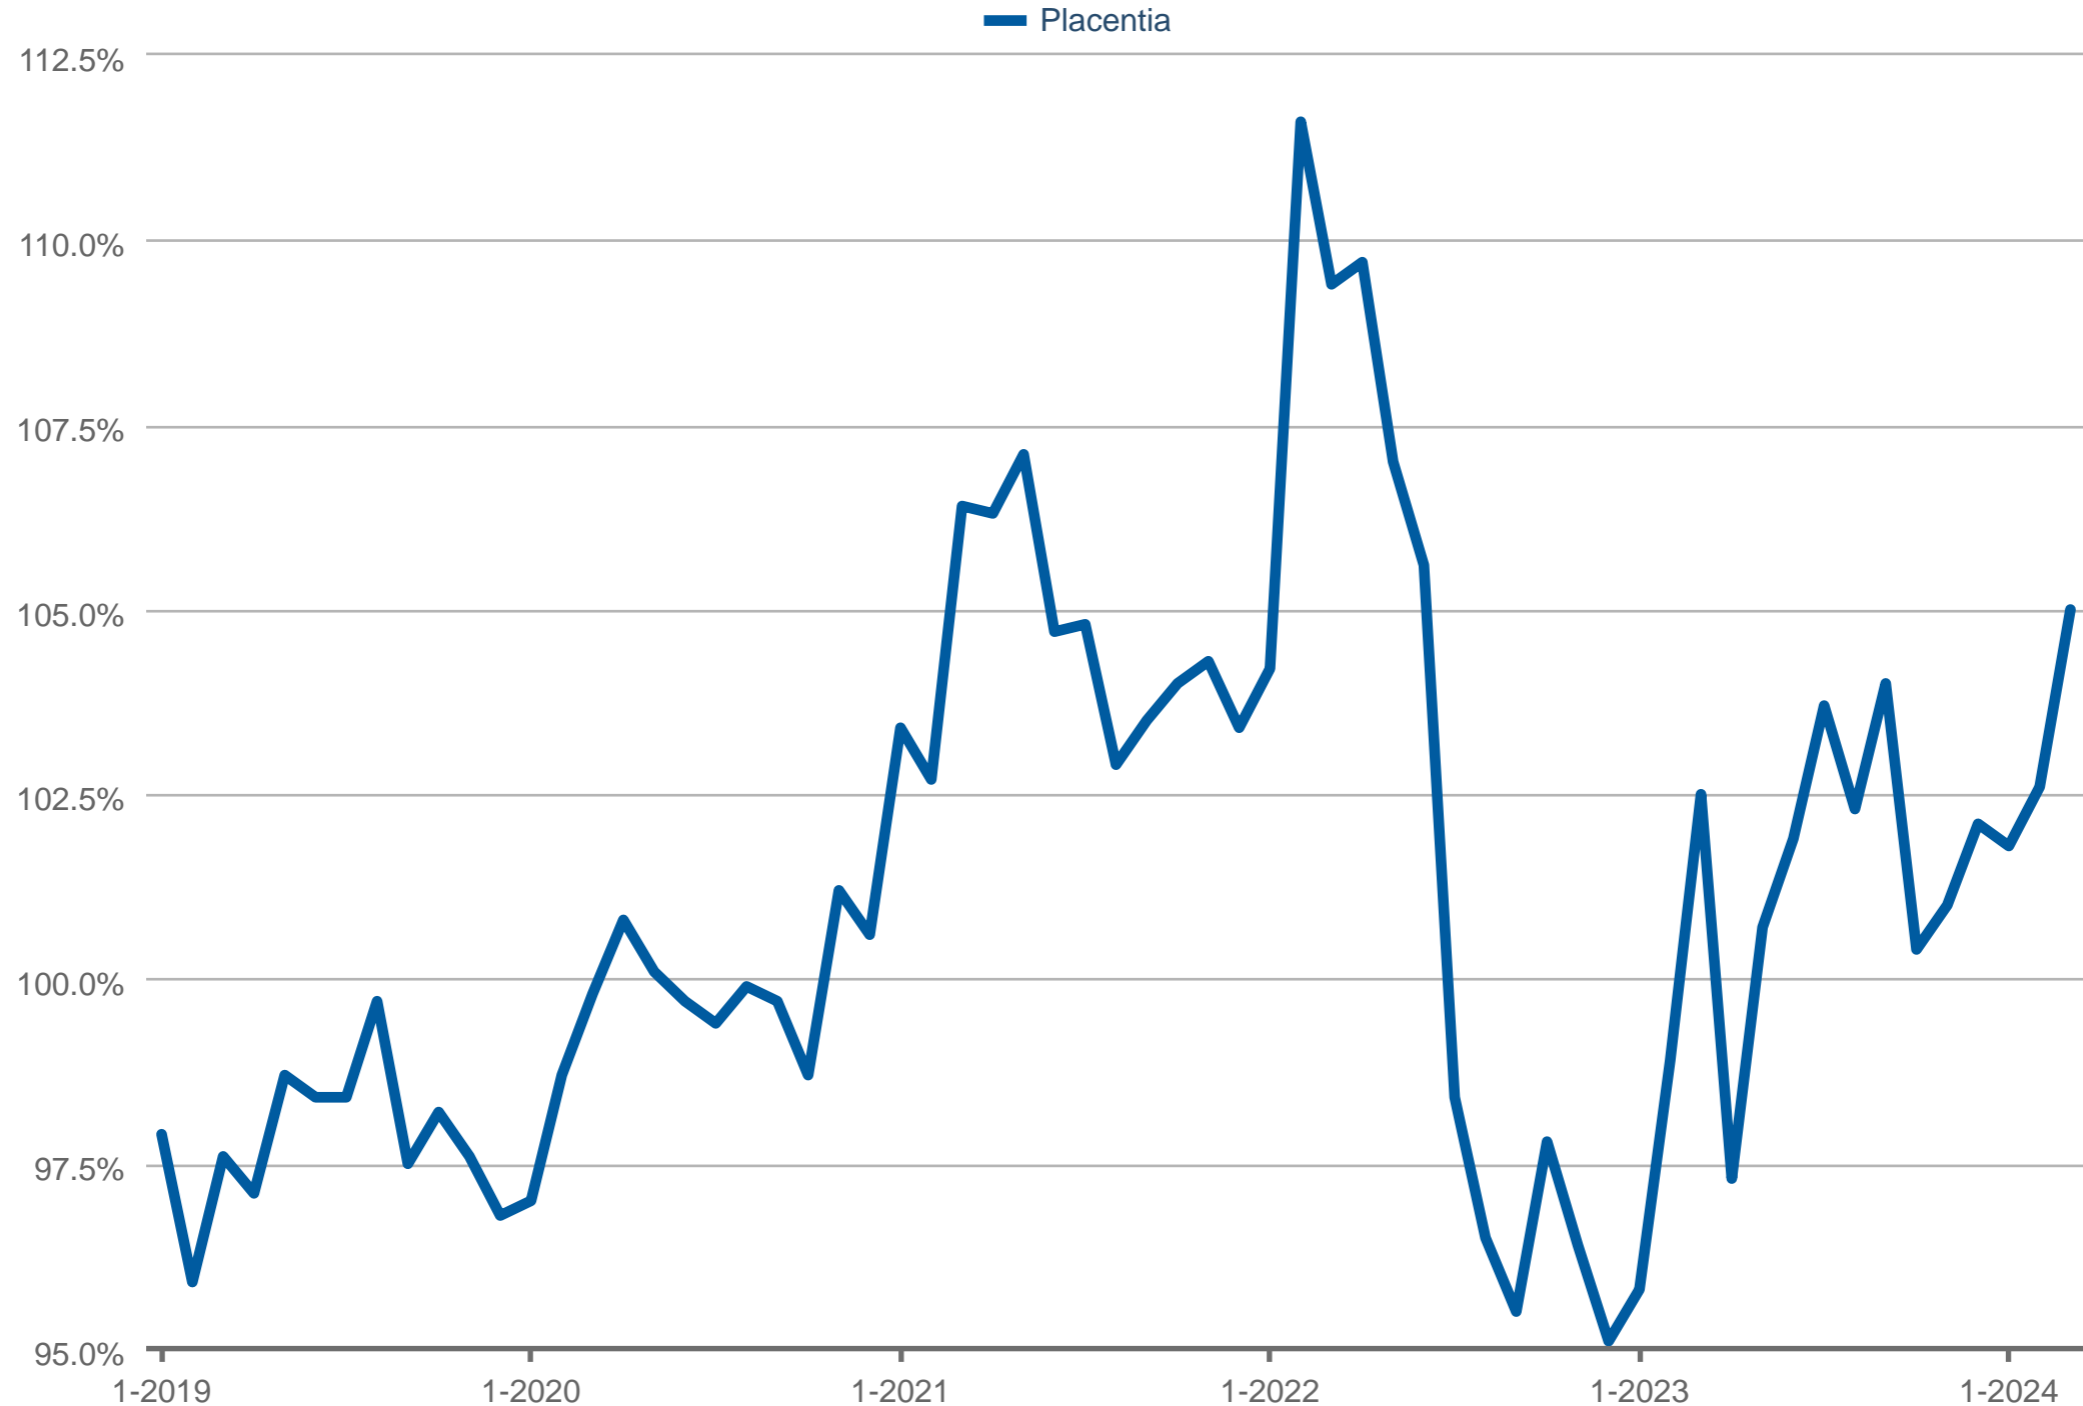

Average Percent of Original Price Received

Placentia: Residential, Single Family, Detached

Each data point is one month of activity. Data is from April 26, 2024.