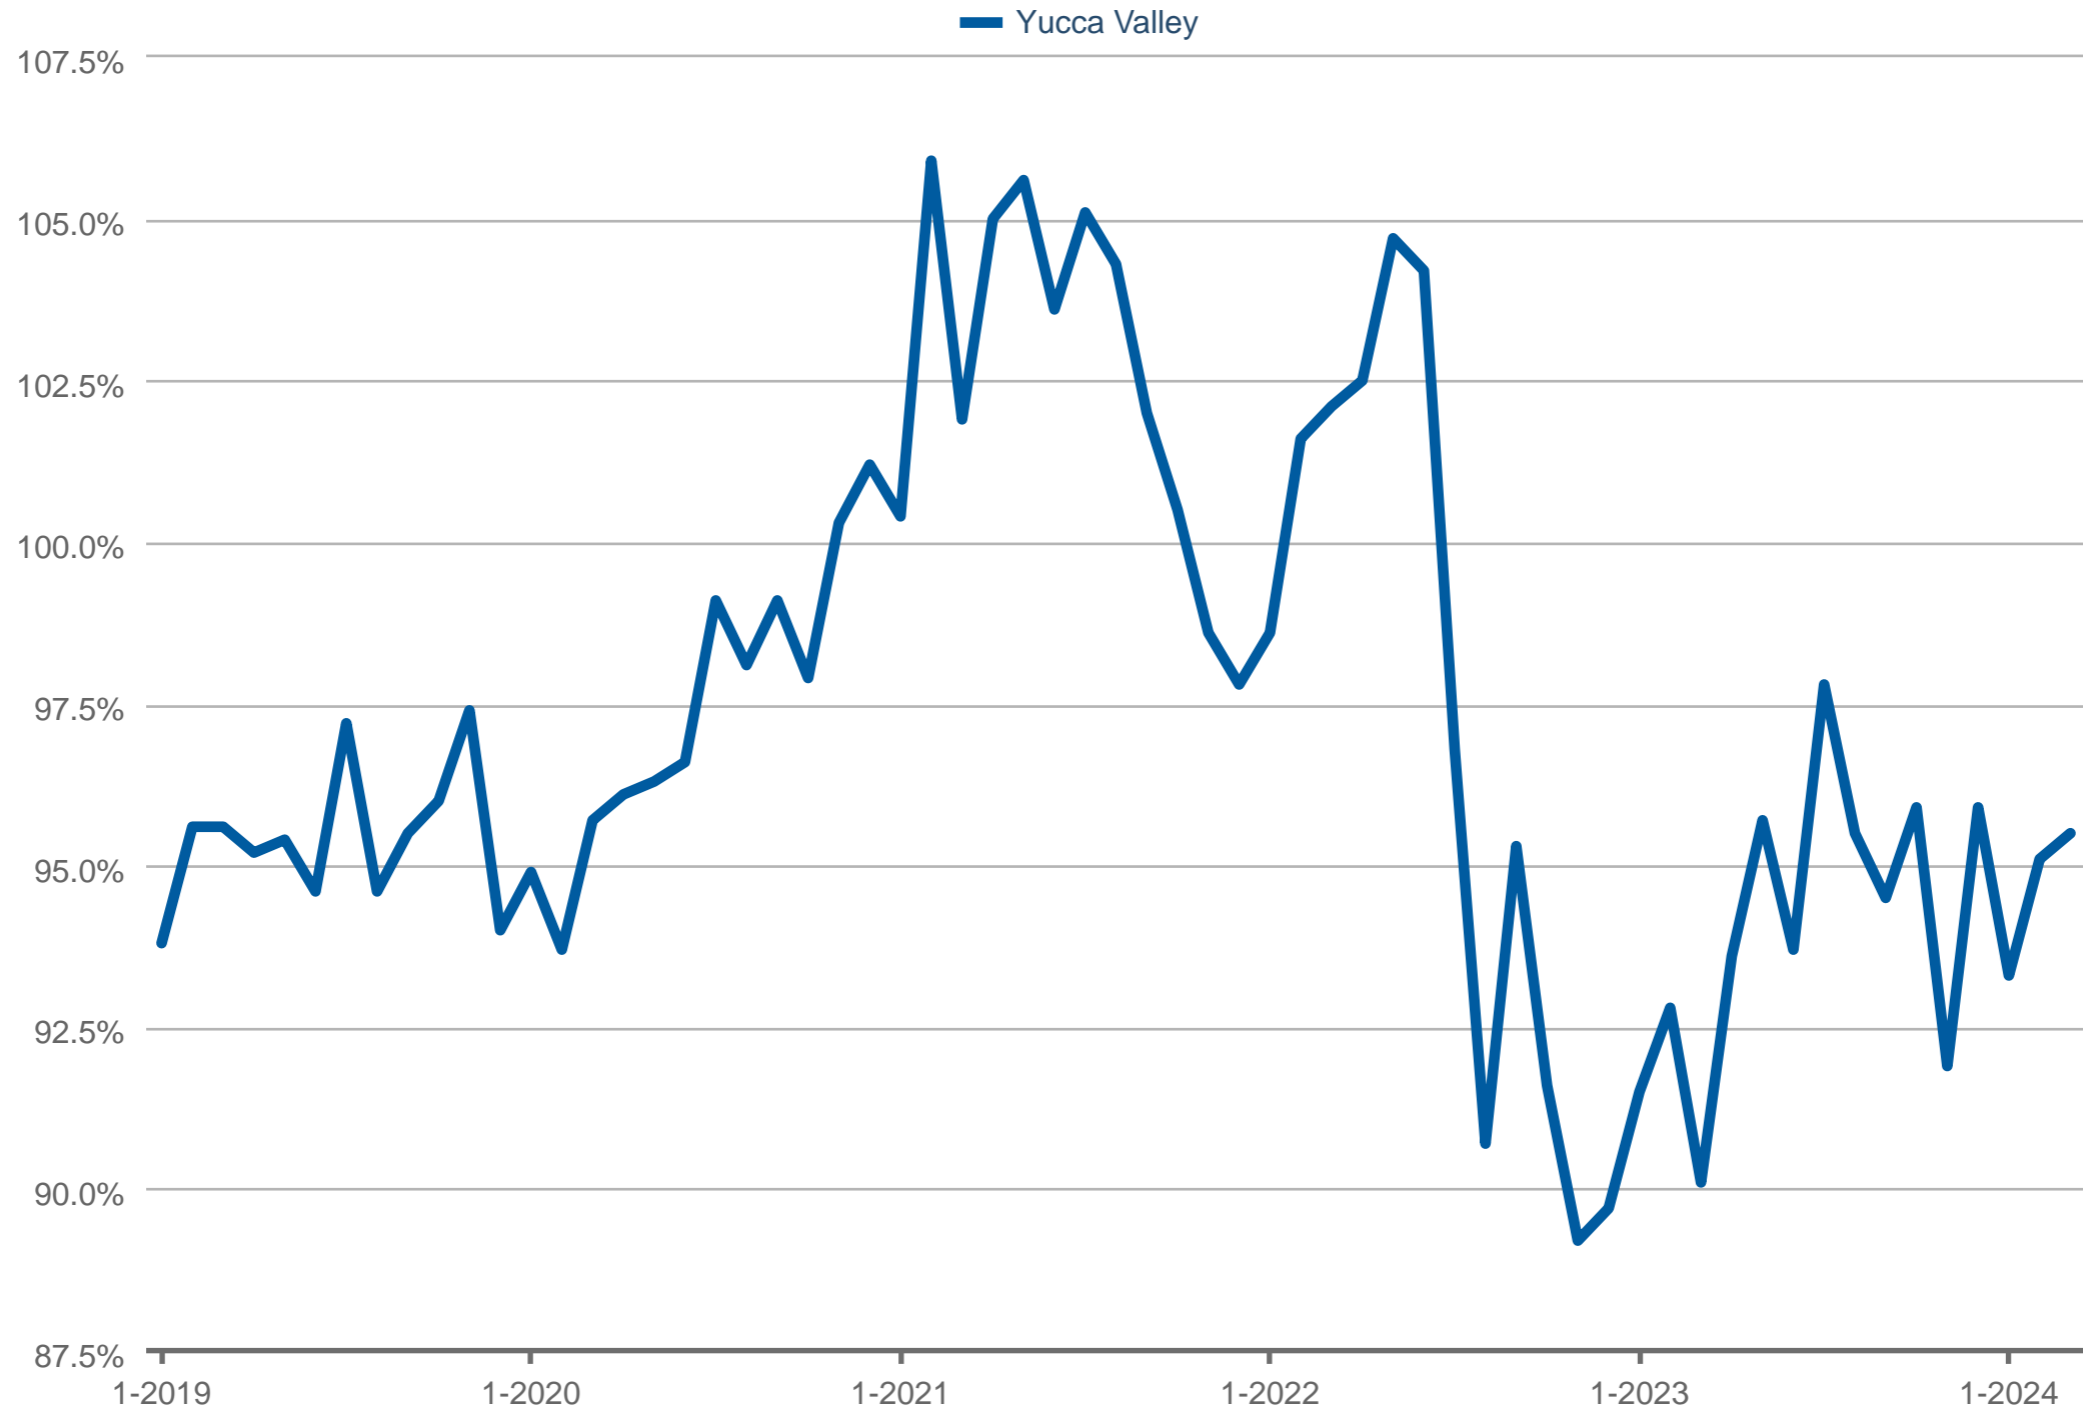

### Average Percent of Original Price Received

Yucca Valley: Residential, Single Family, Detached

Each data point is one month of activity. Data is from April 18, 2024.